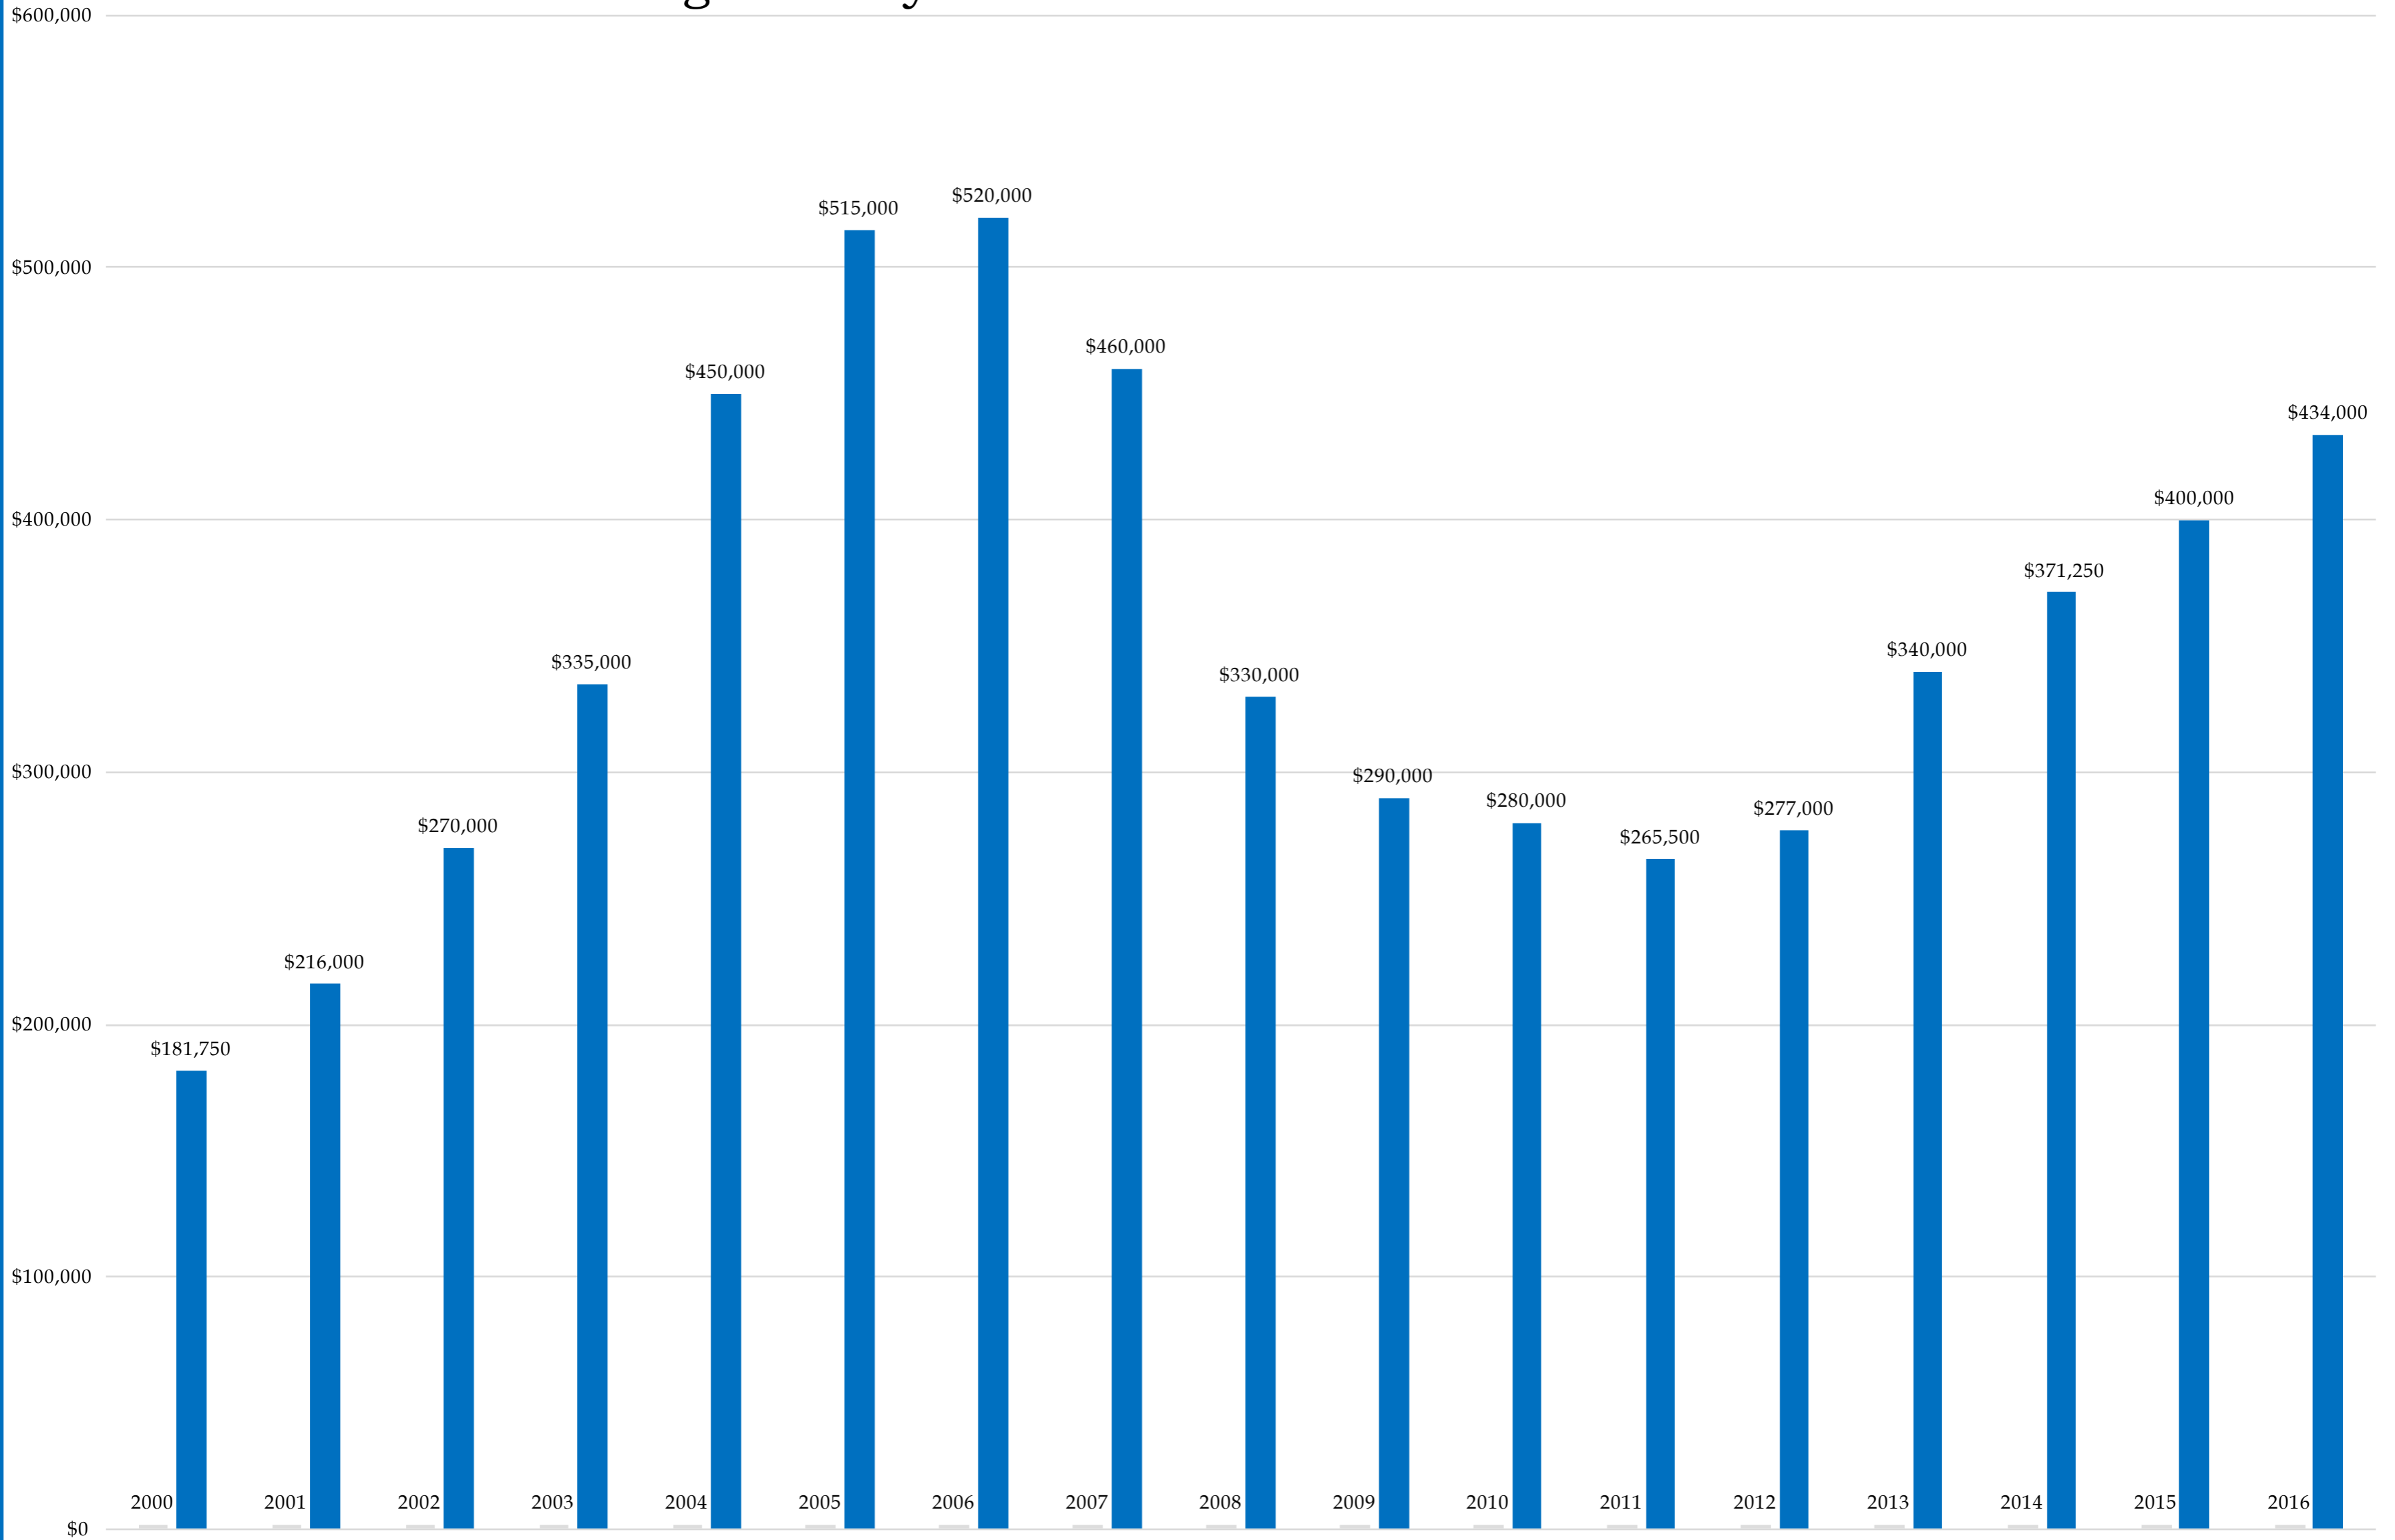

Single Family Detached Median Home Sale Prices

92154 (2000-2016)

Condominium Median Home Sale Prices