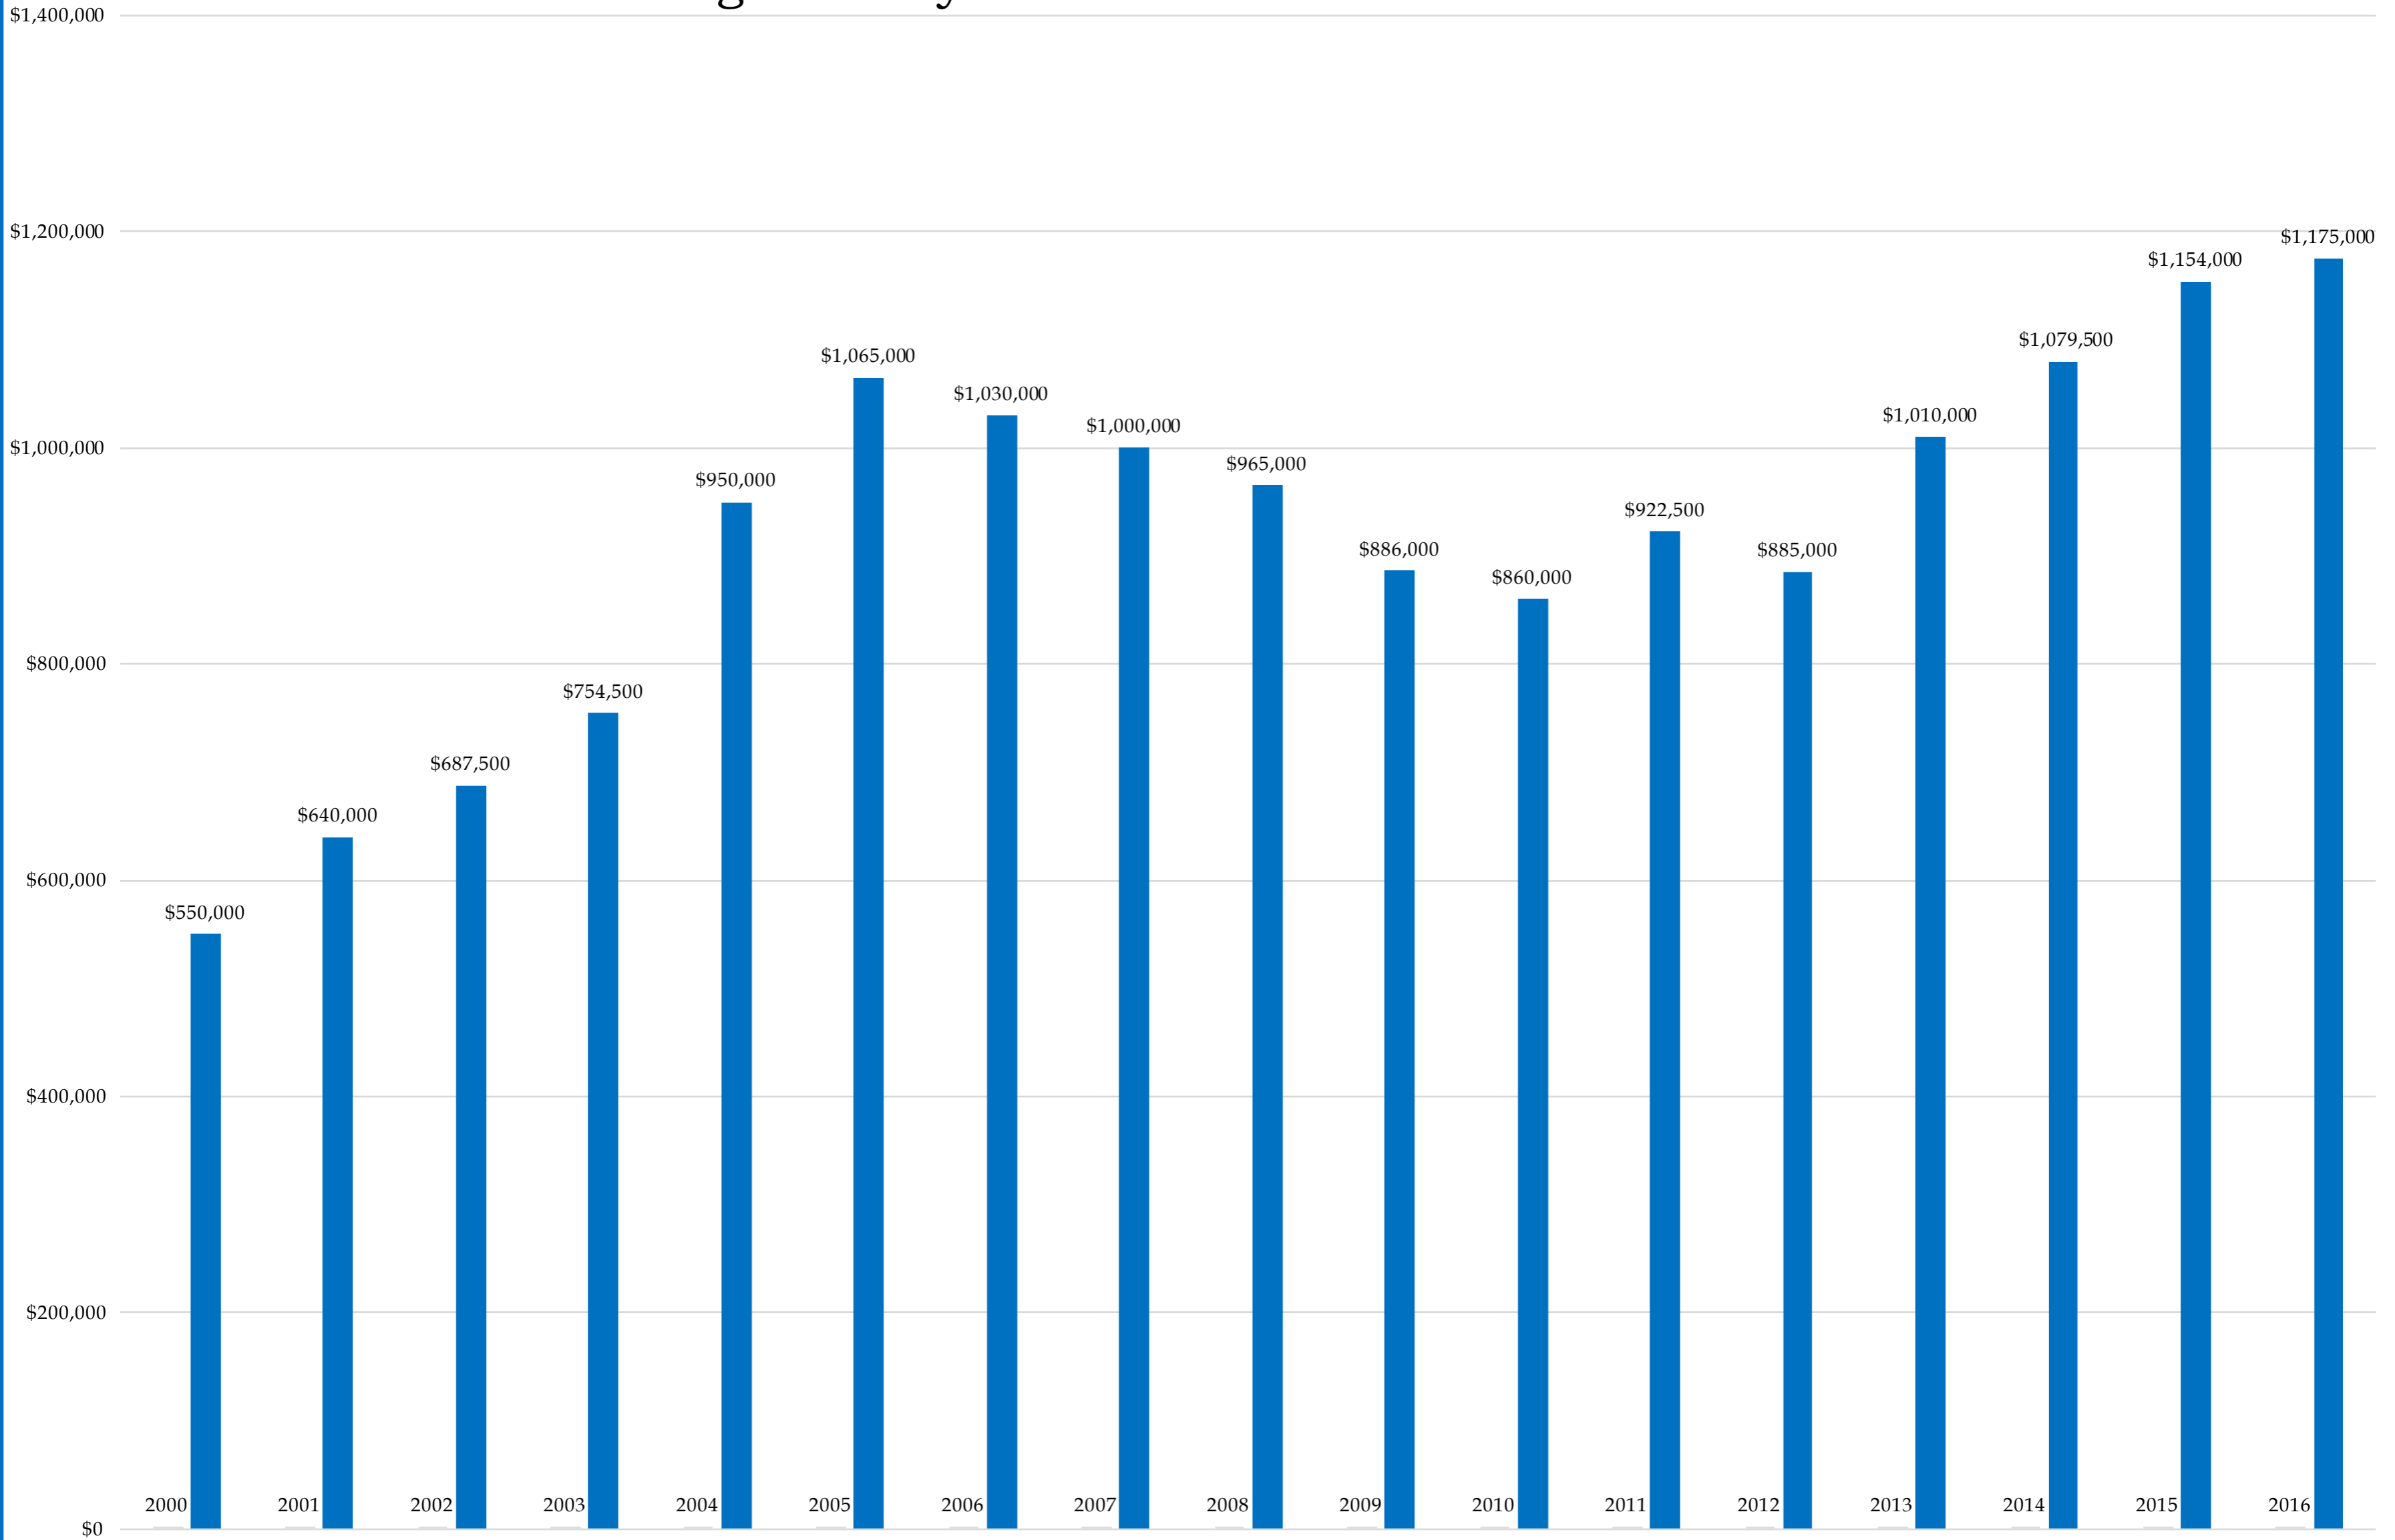

92130 (2000-2016)

Single Family Detached Median Home Sale Prices

92130 (2000-2016)

Condominium Median Home Sale Prices