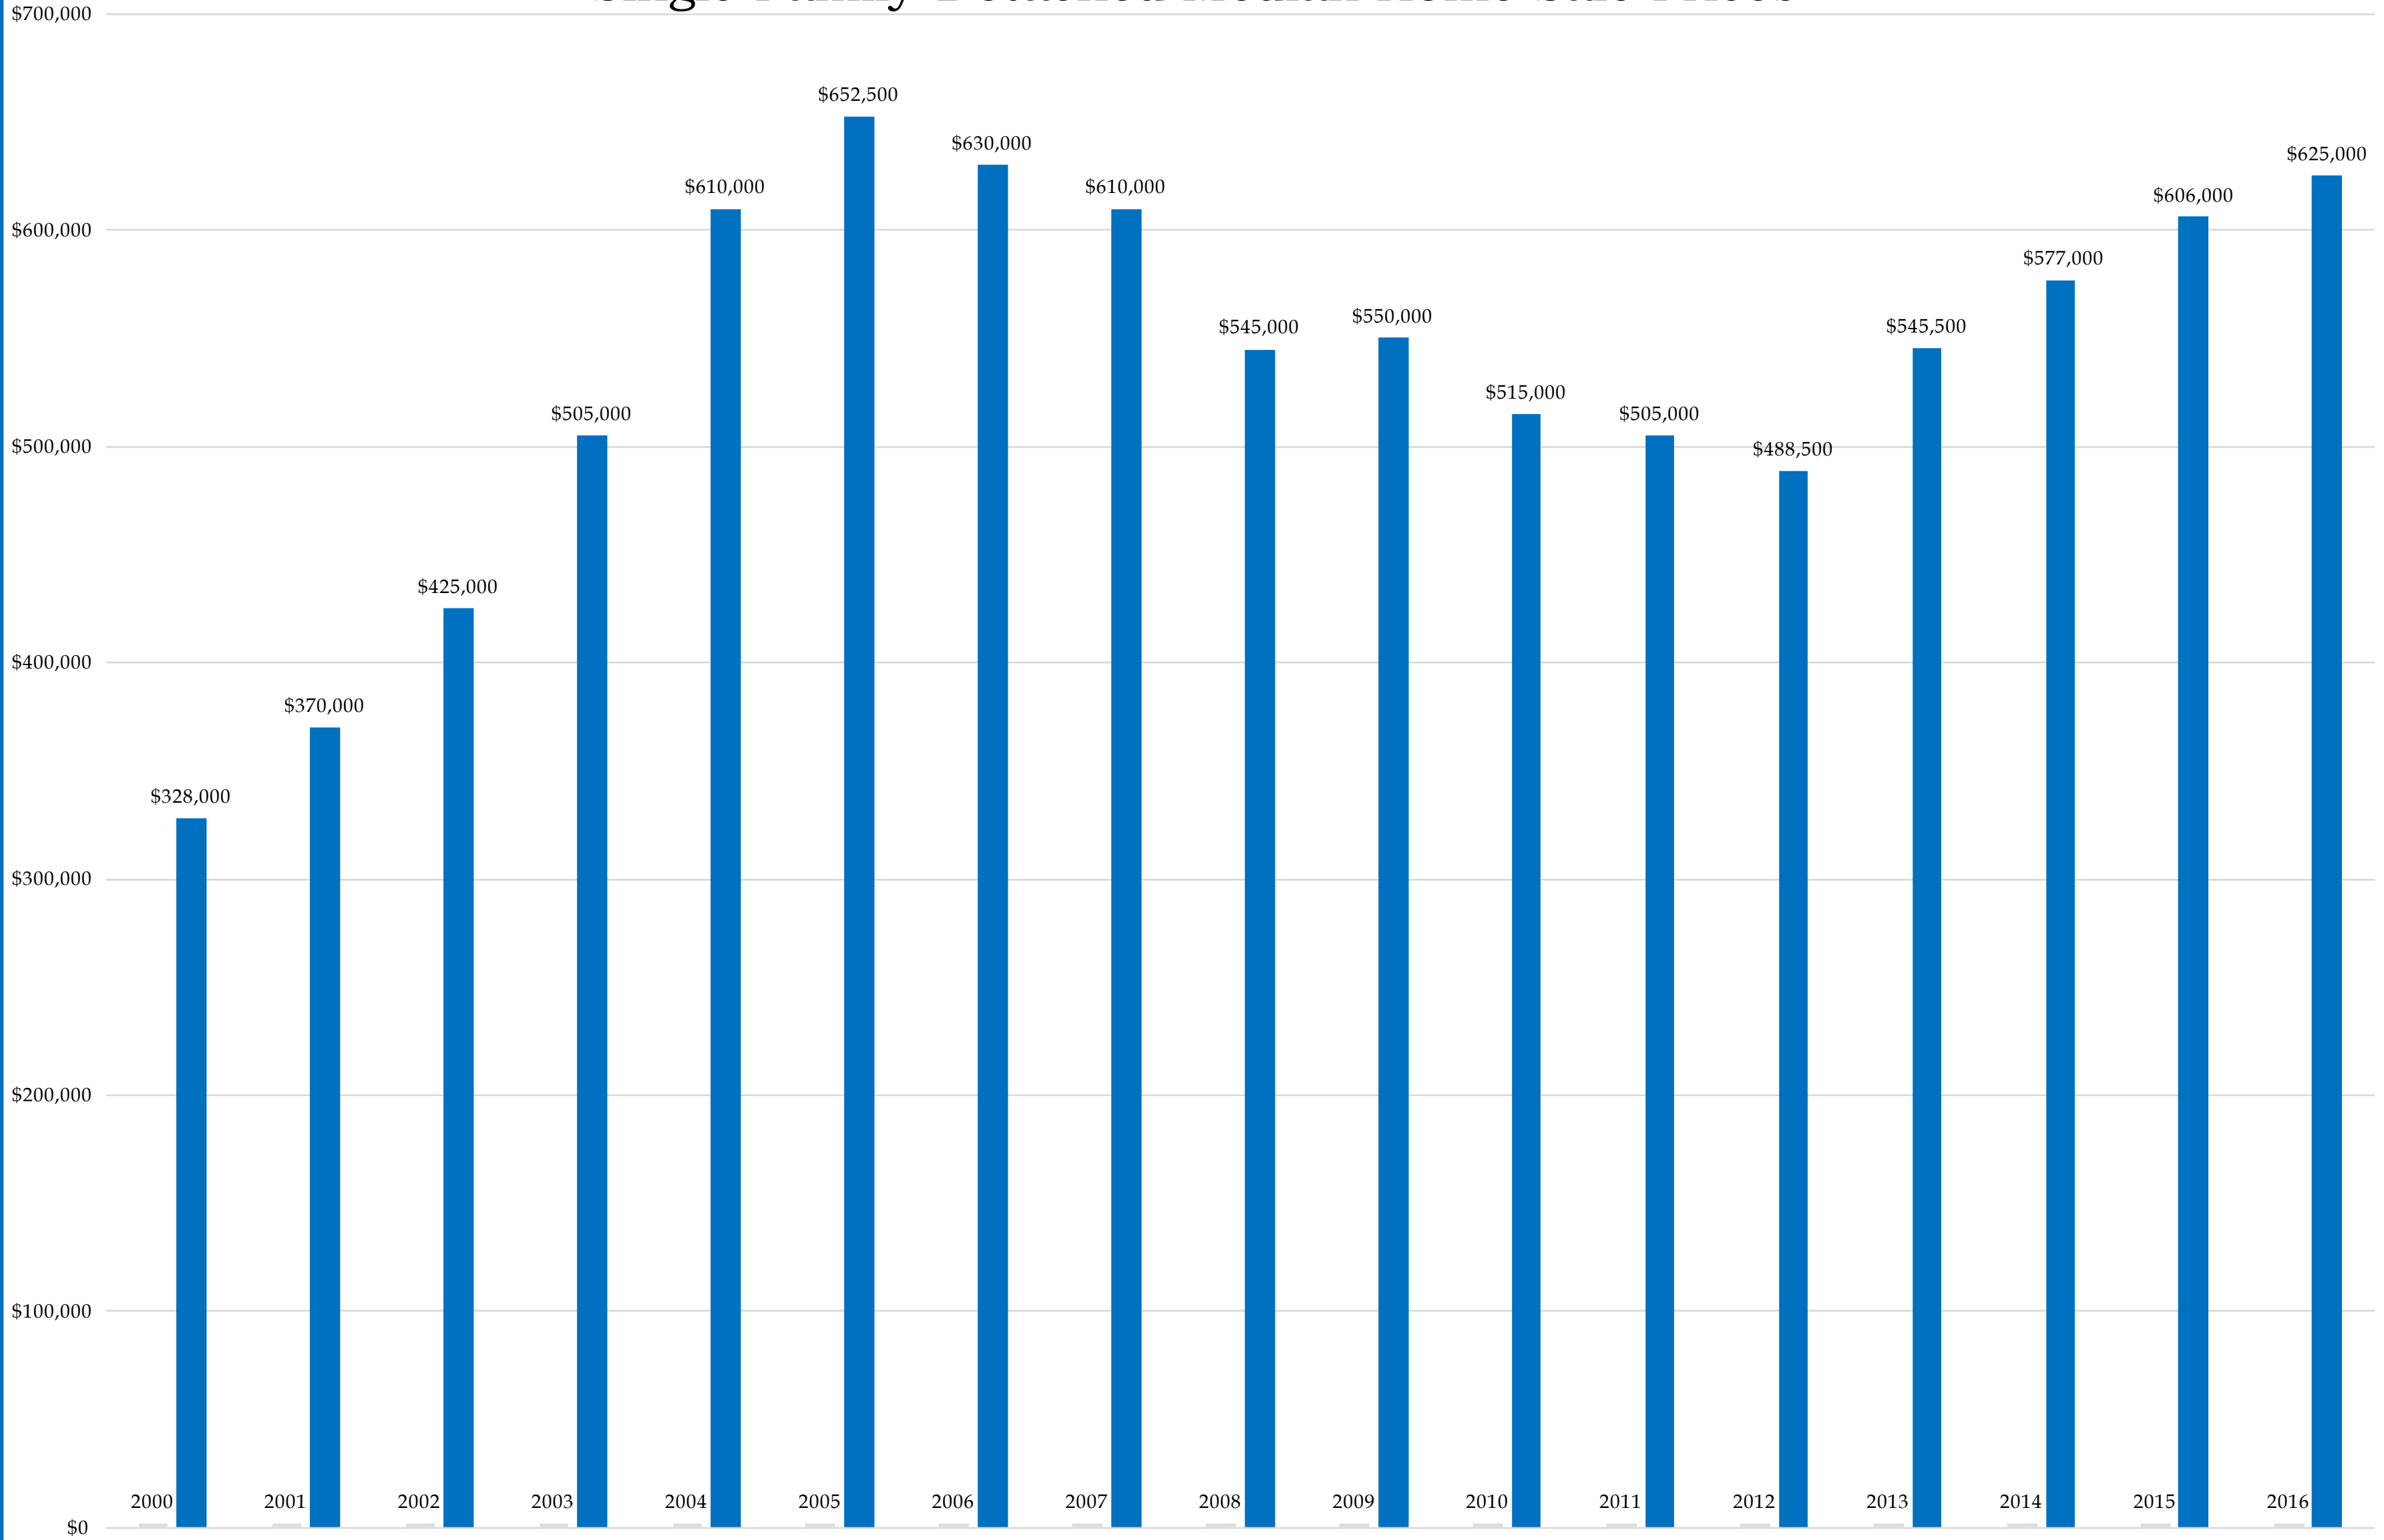

92124 (2000-2016)

Single Family Detached Median Home Sale Prices

Condominium Median Home Sale Prices