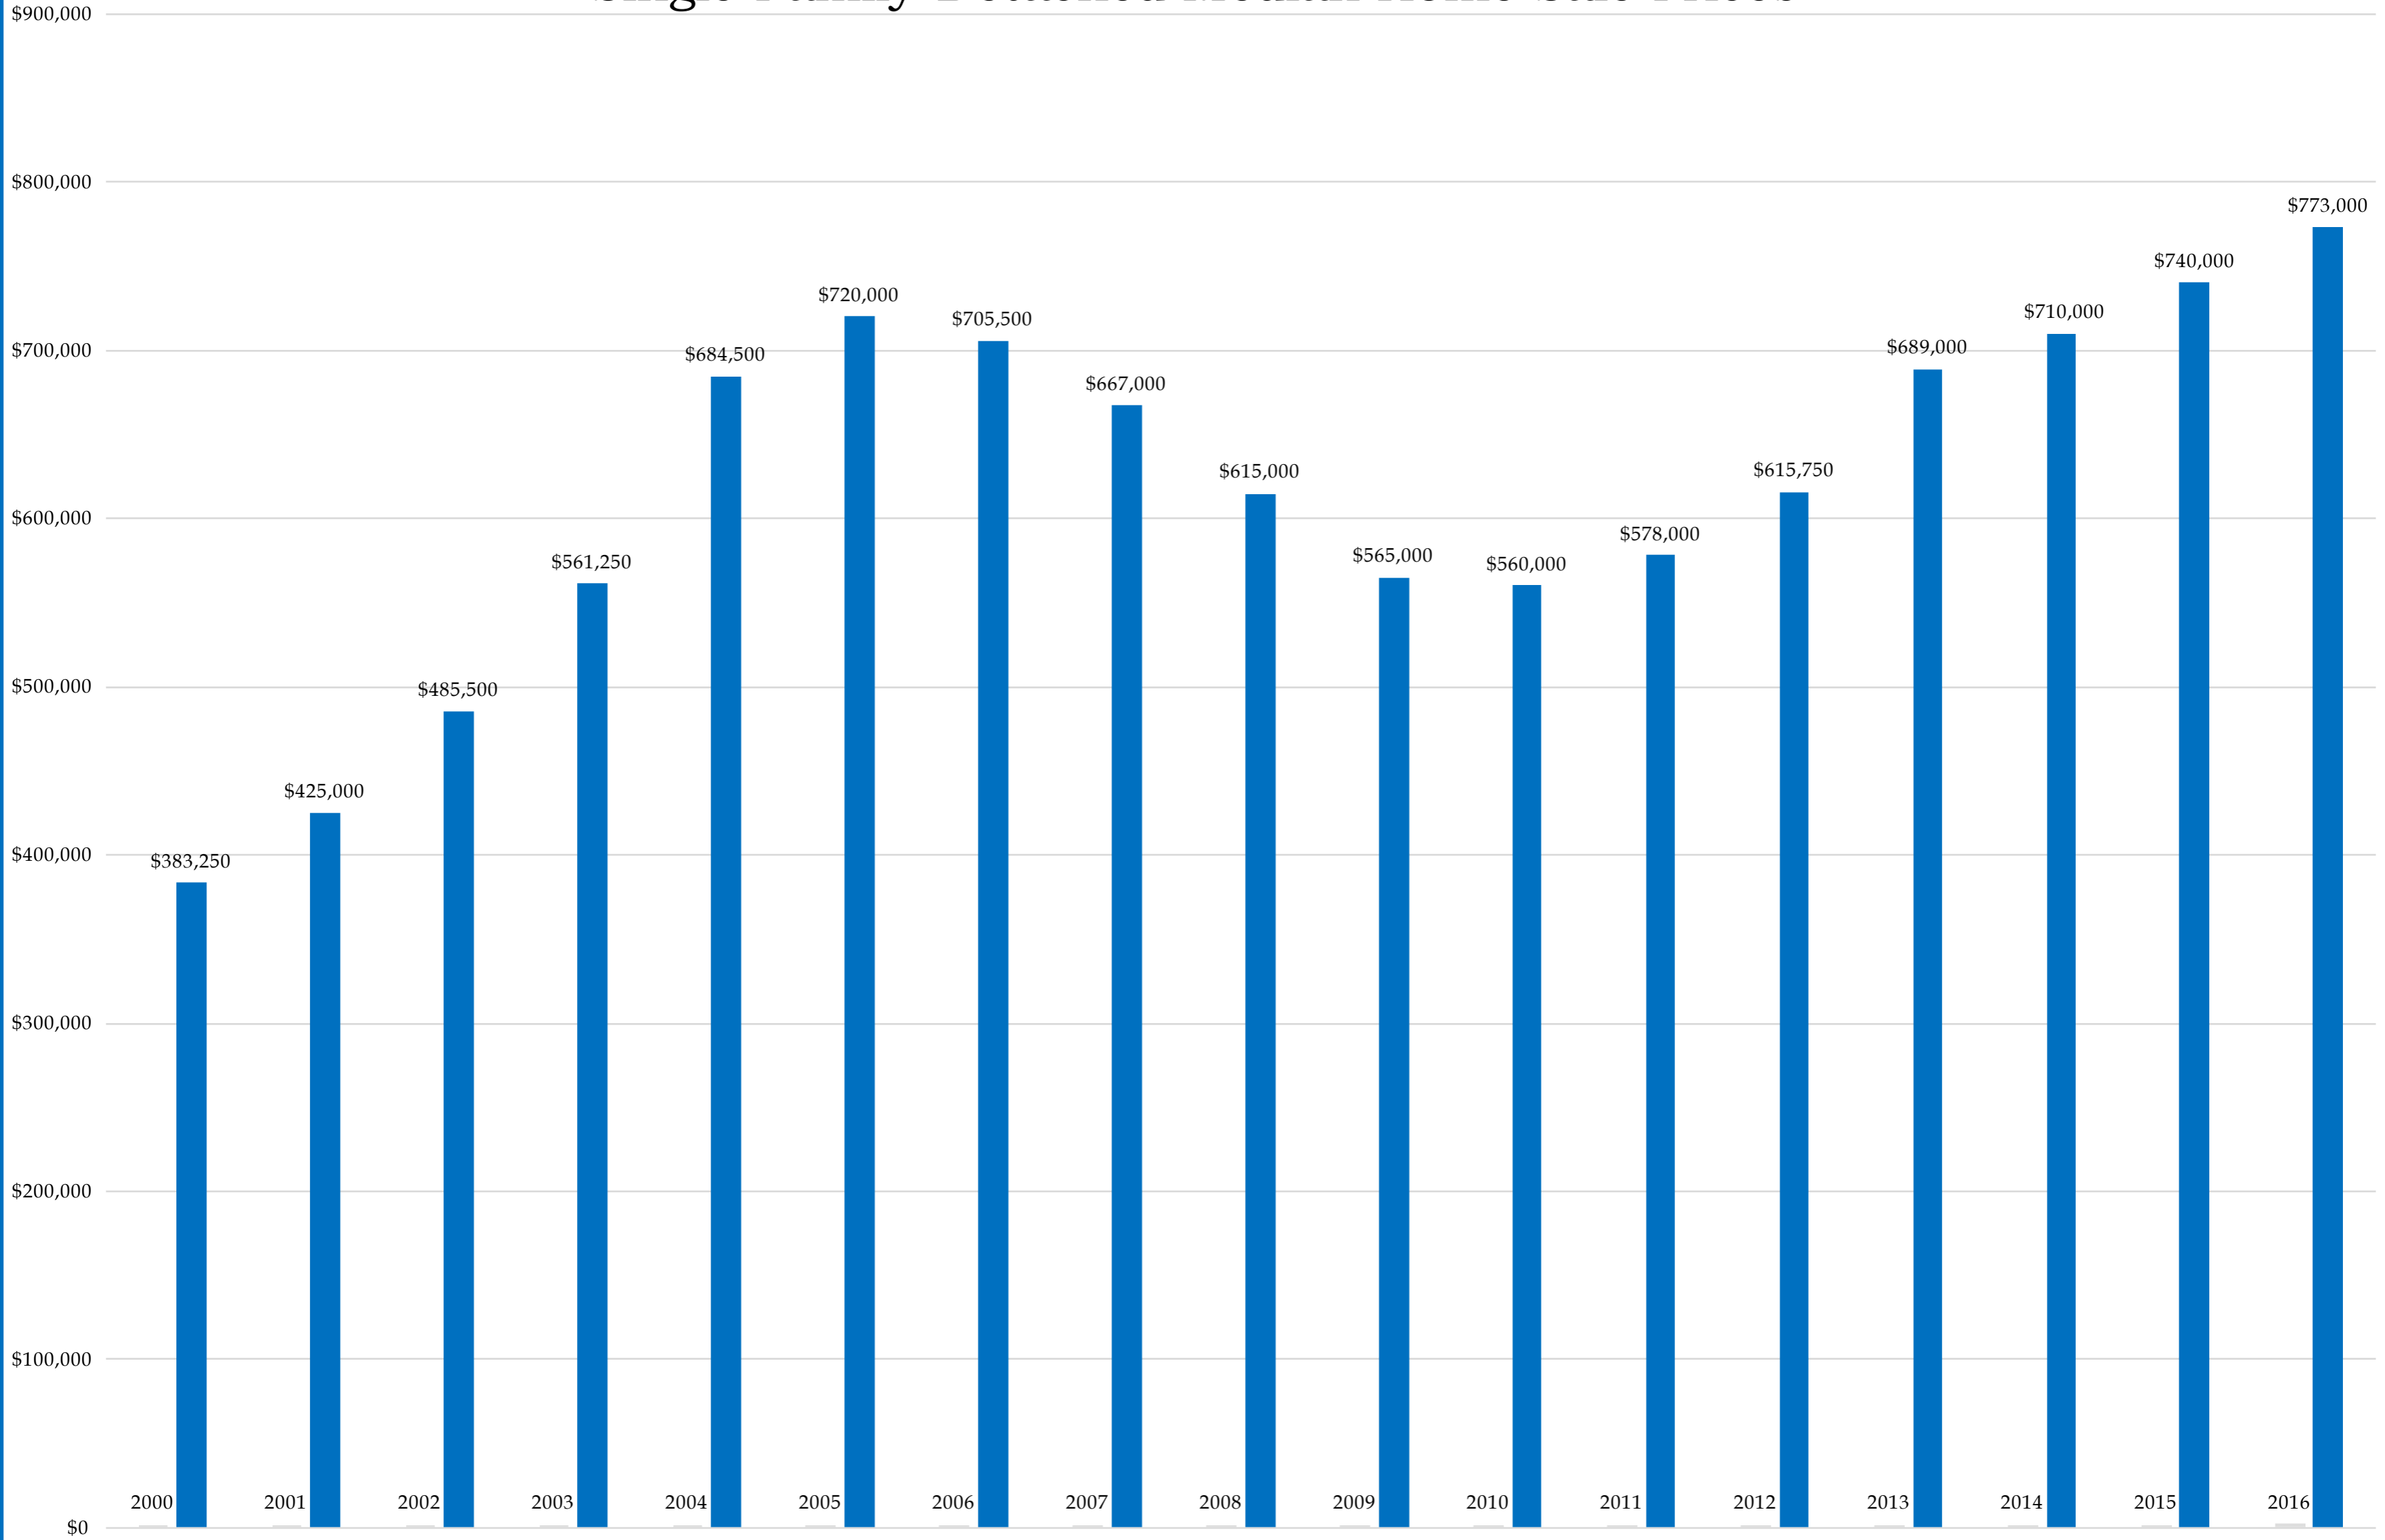

Single Family Detached Median Home Sale Prices

92122 (2000-2016)

Condominium Median Home Sale Prices