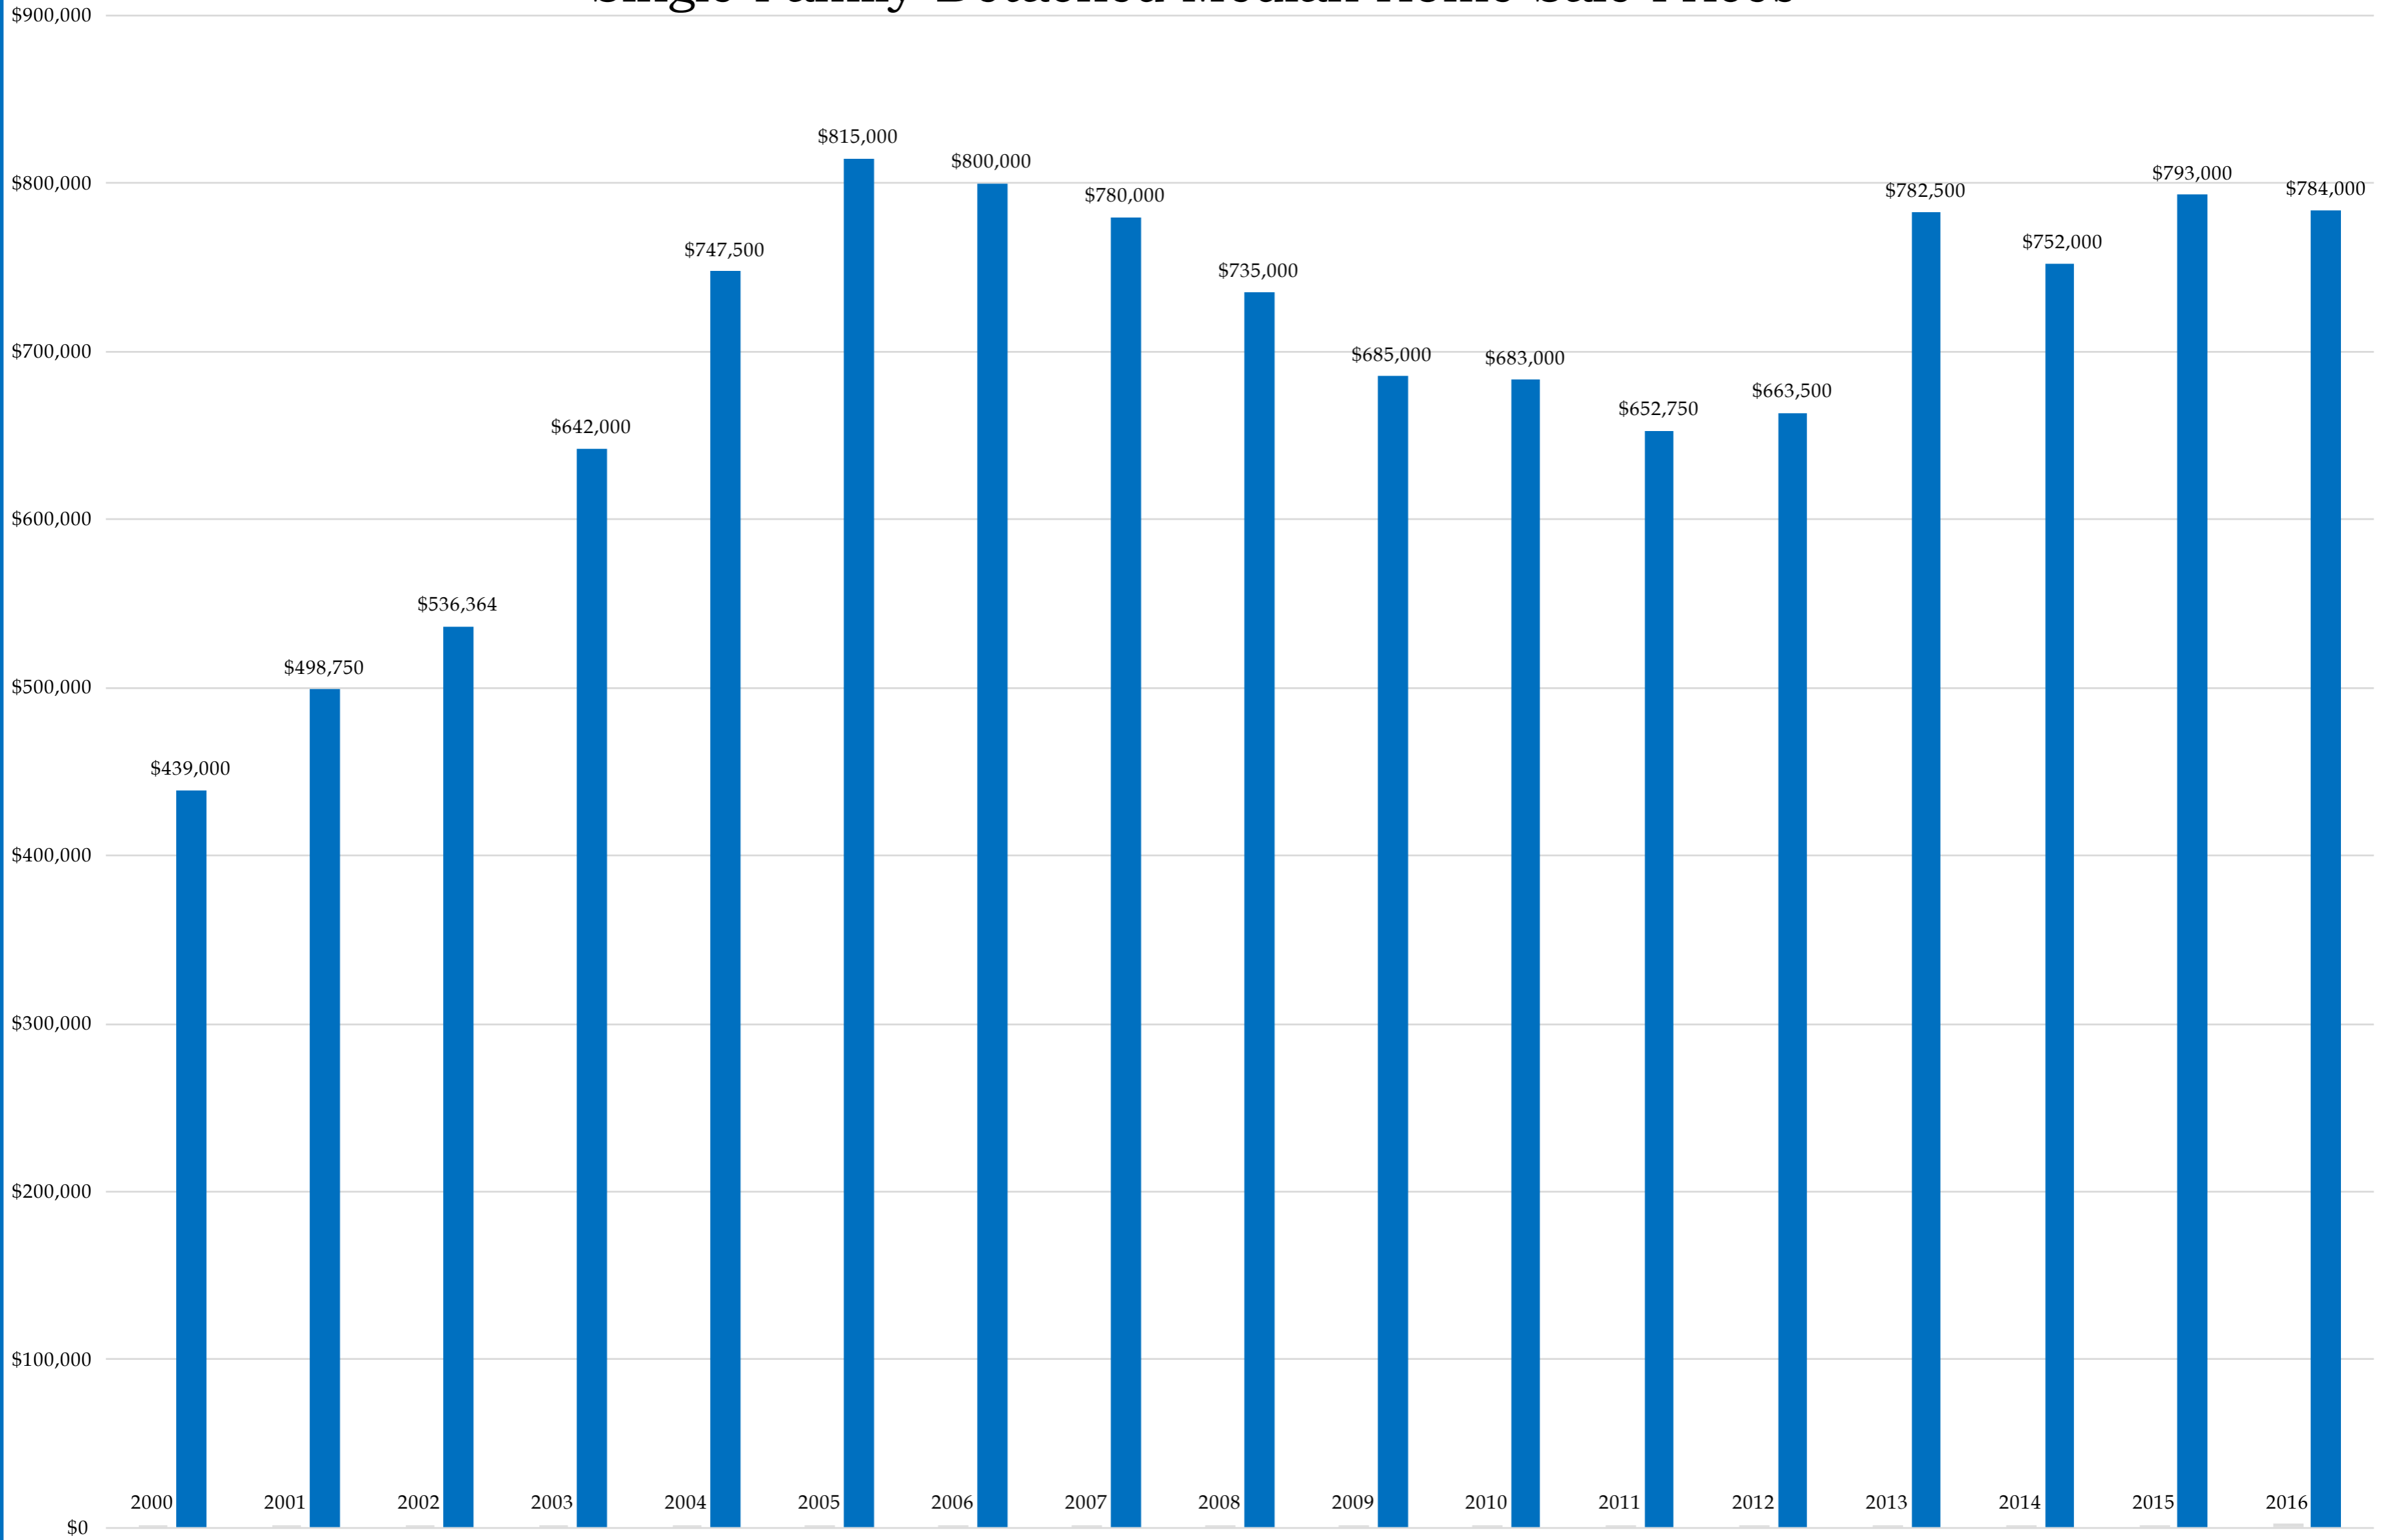

# 92121 (2000-2016)

## Single Family Detached Median Home Sale Prices