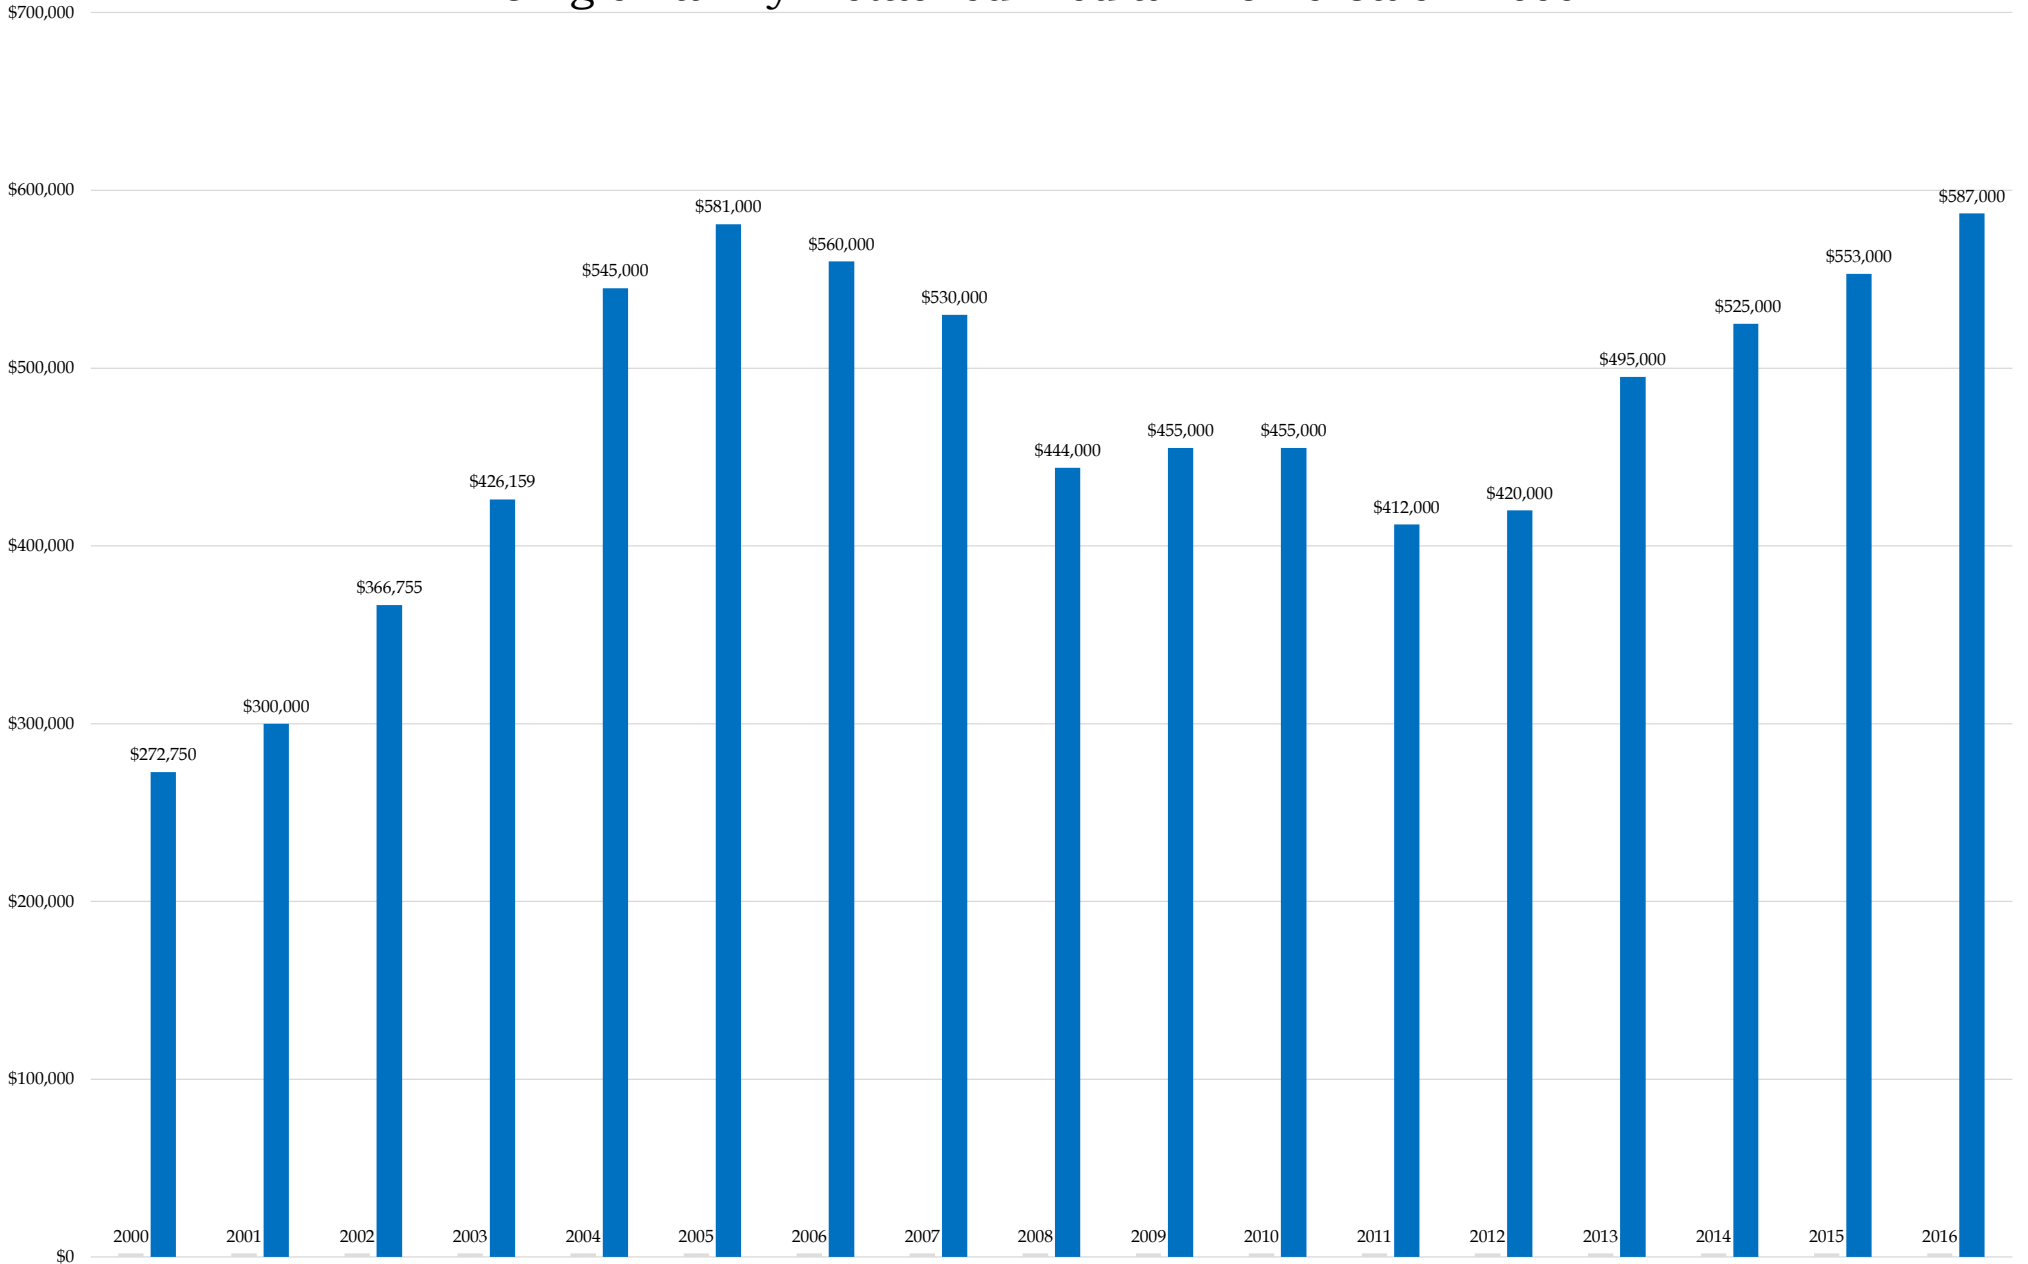

Fidelity National Title

92120 (2000-2016)

Single Family Detached Median Home Sale Prices

92120 (2000-2016) Condominium Median Home Sale Prices