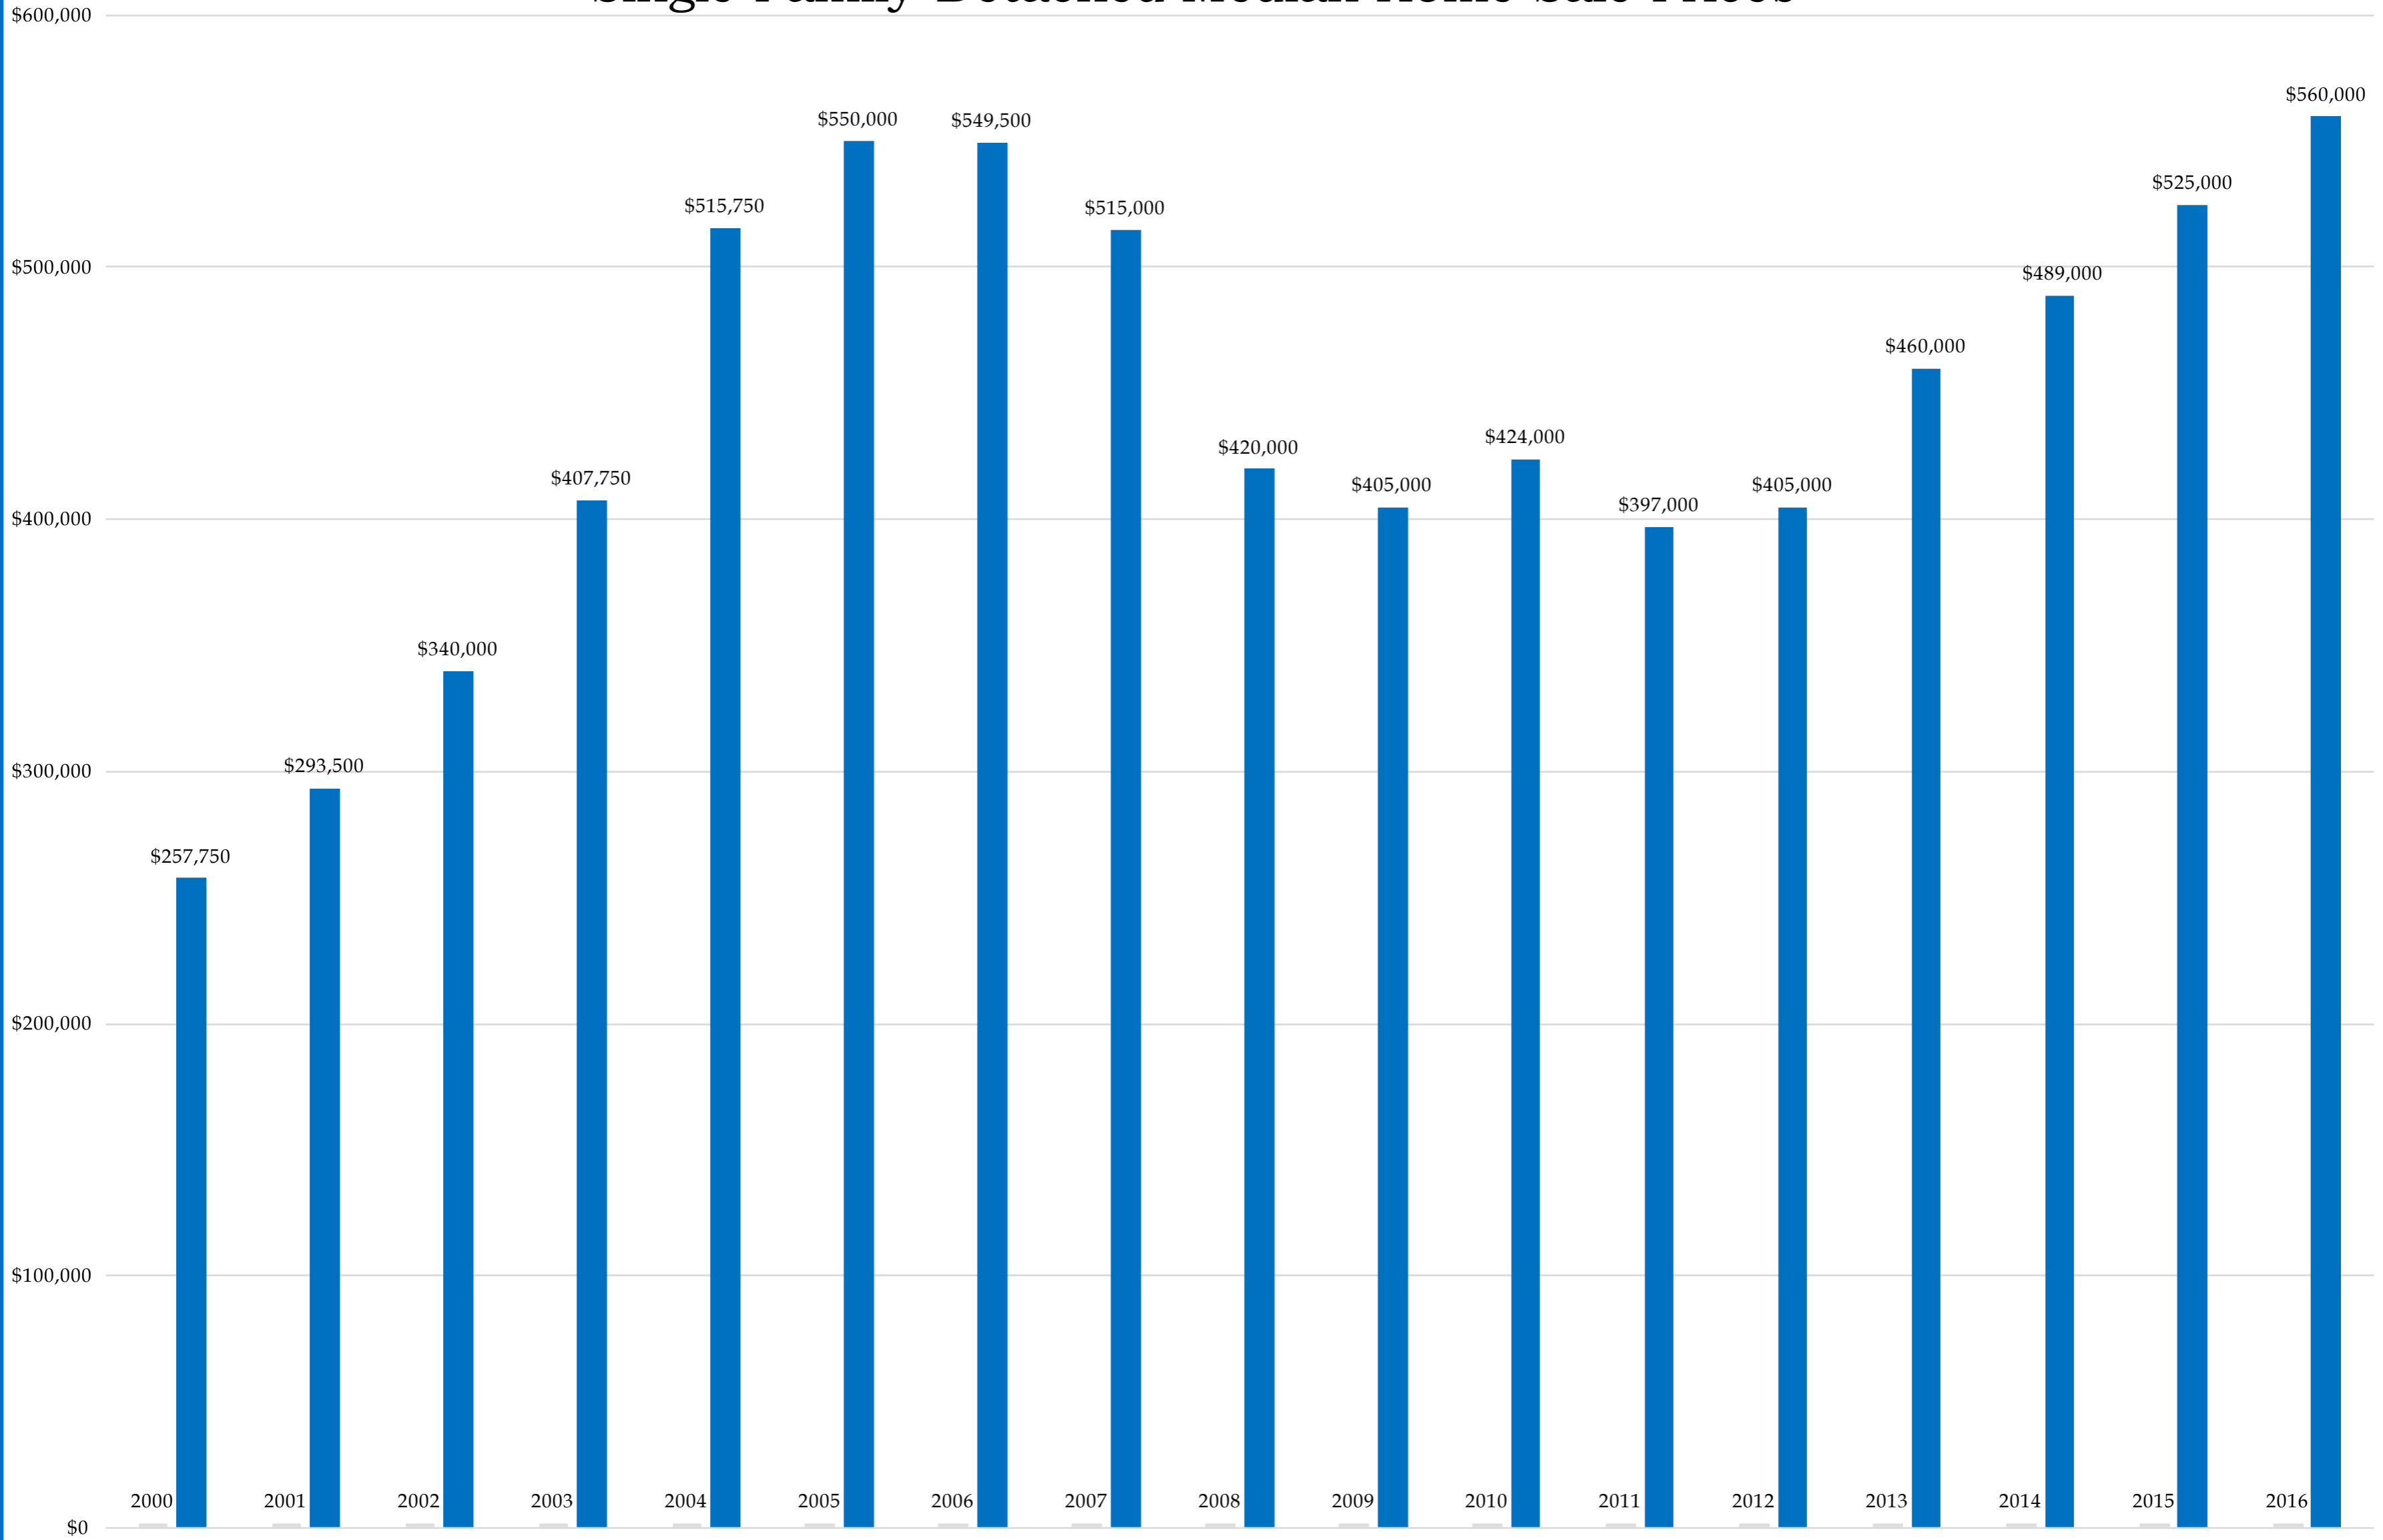

Single Family Detached Median Home Sale Prices

# 92119 (2000-2016) Condominium Median Home Sale Prices