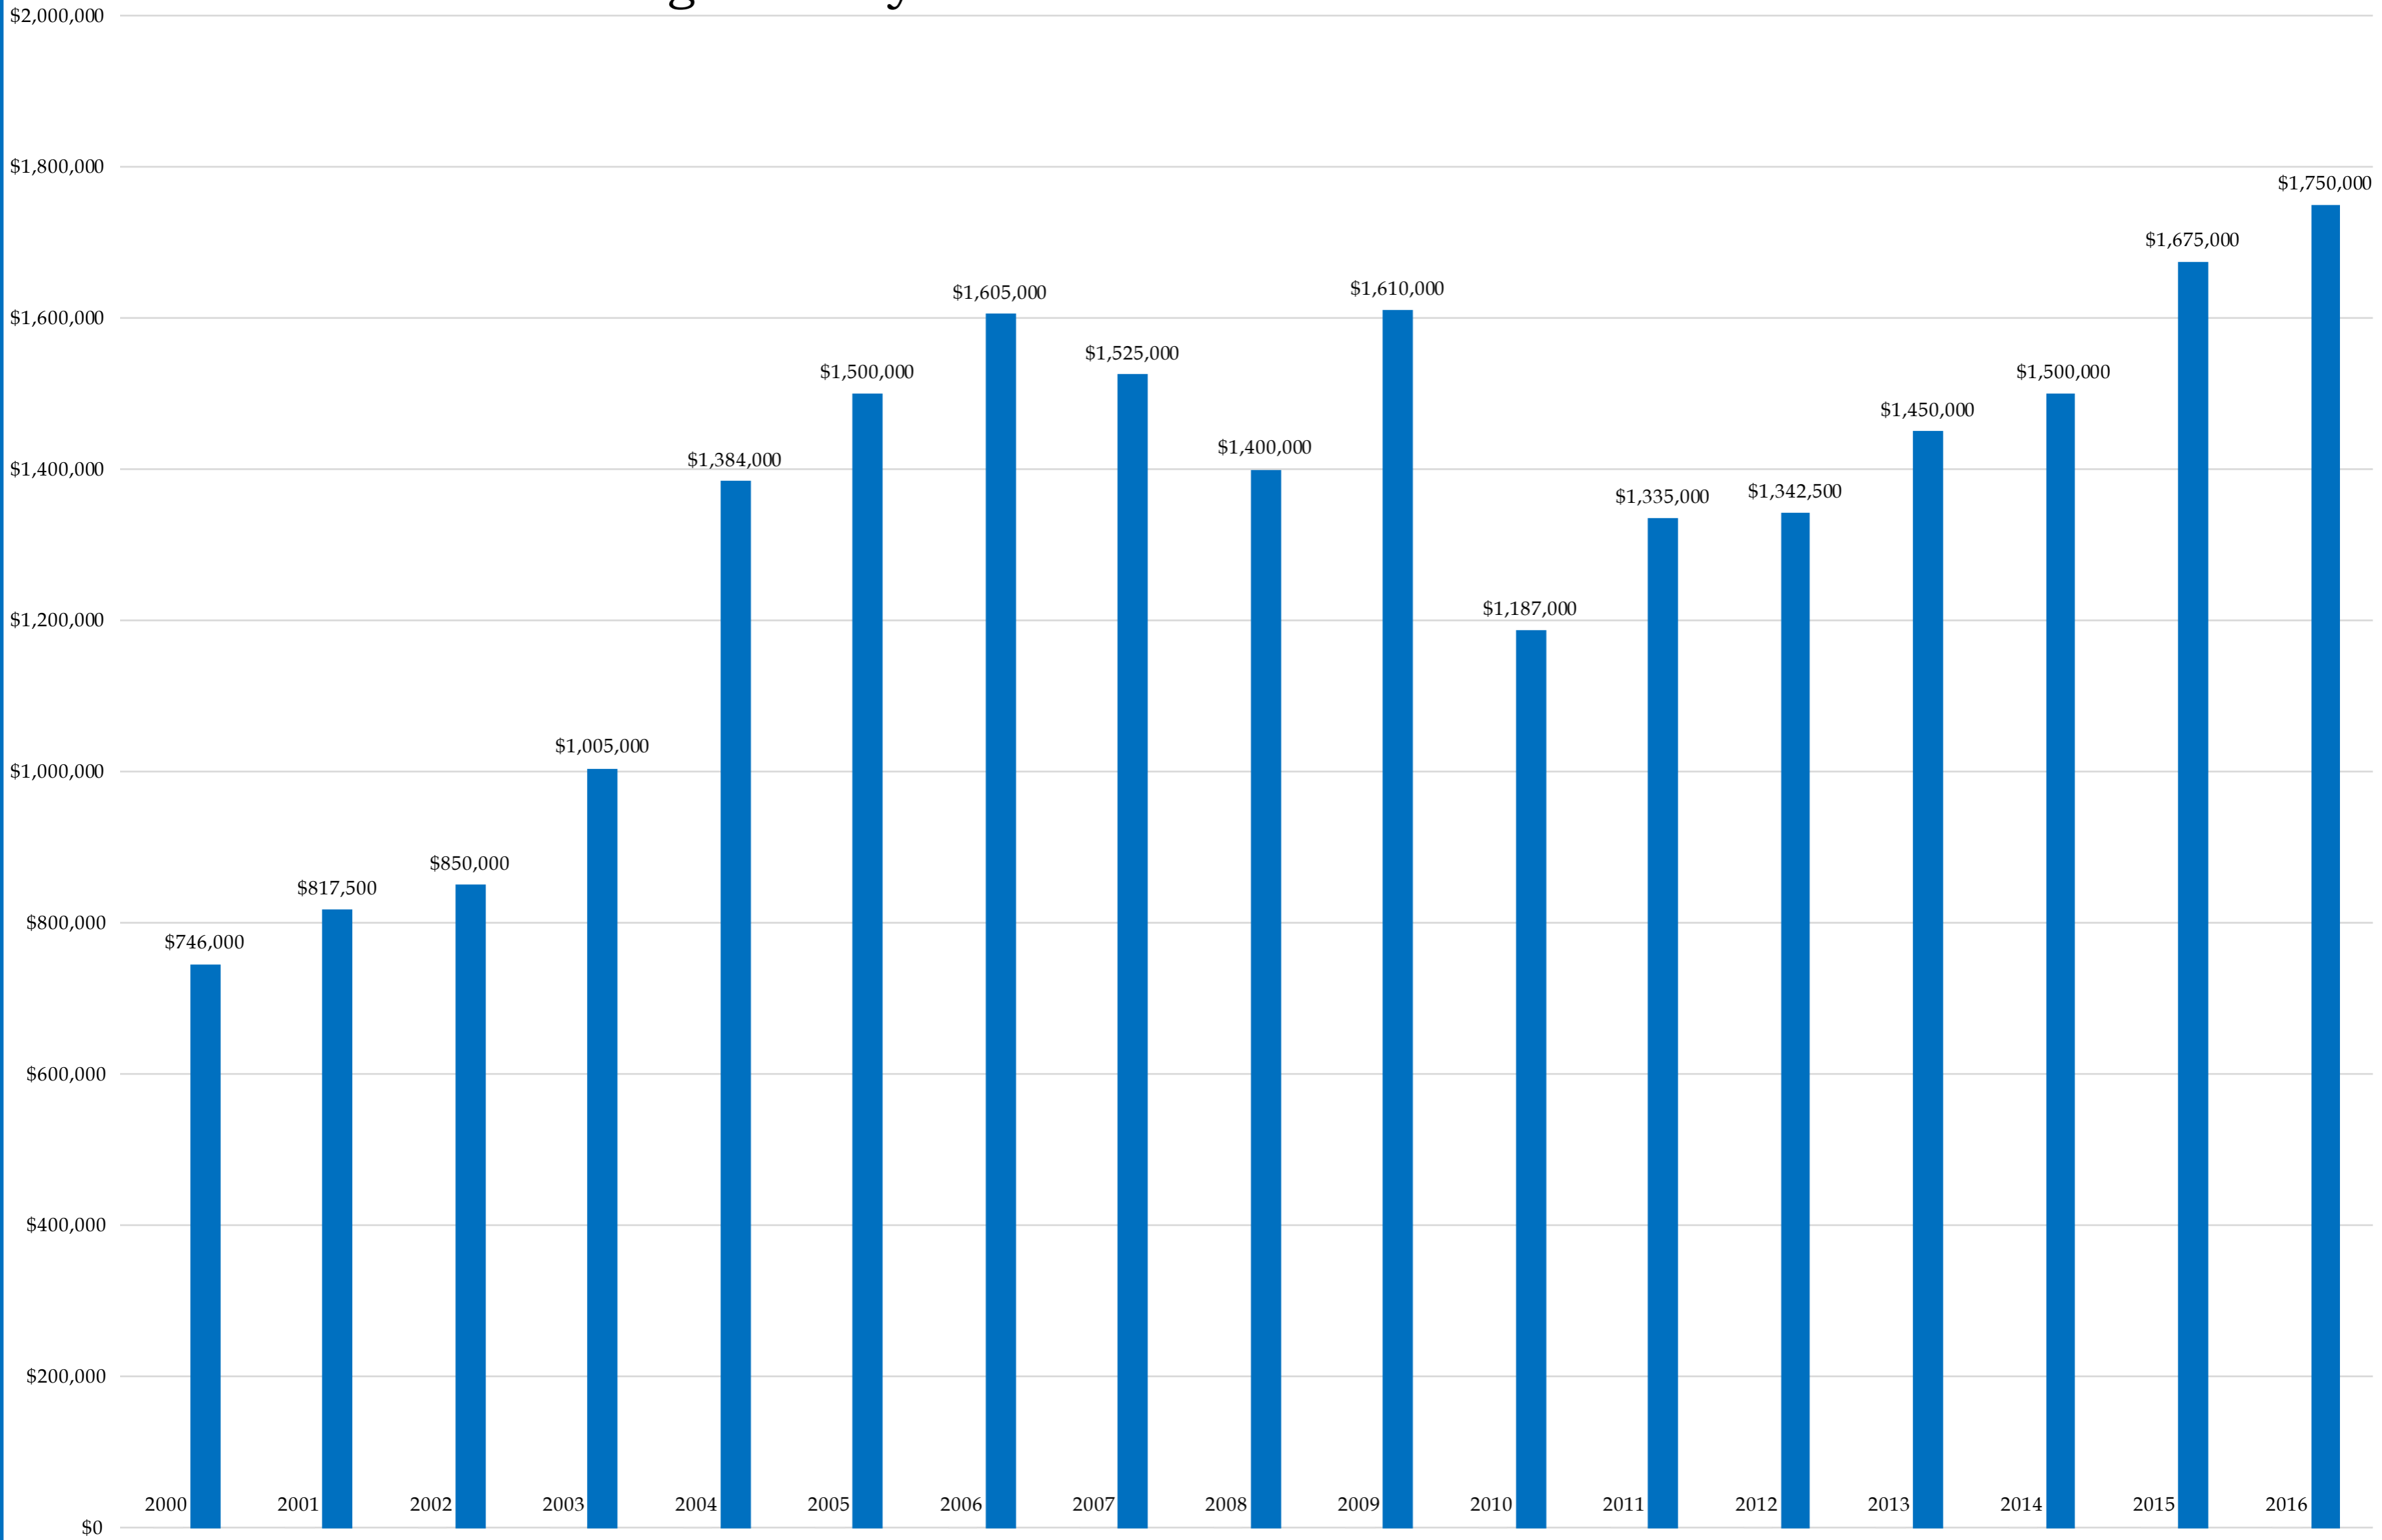

Fidelity National Title

92118 (2000-2016)

Single Family Detached Median Home Sale Prices

92118 (2000-2016) Condominium Median Home Sale Prices