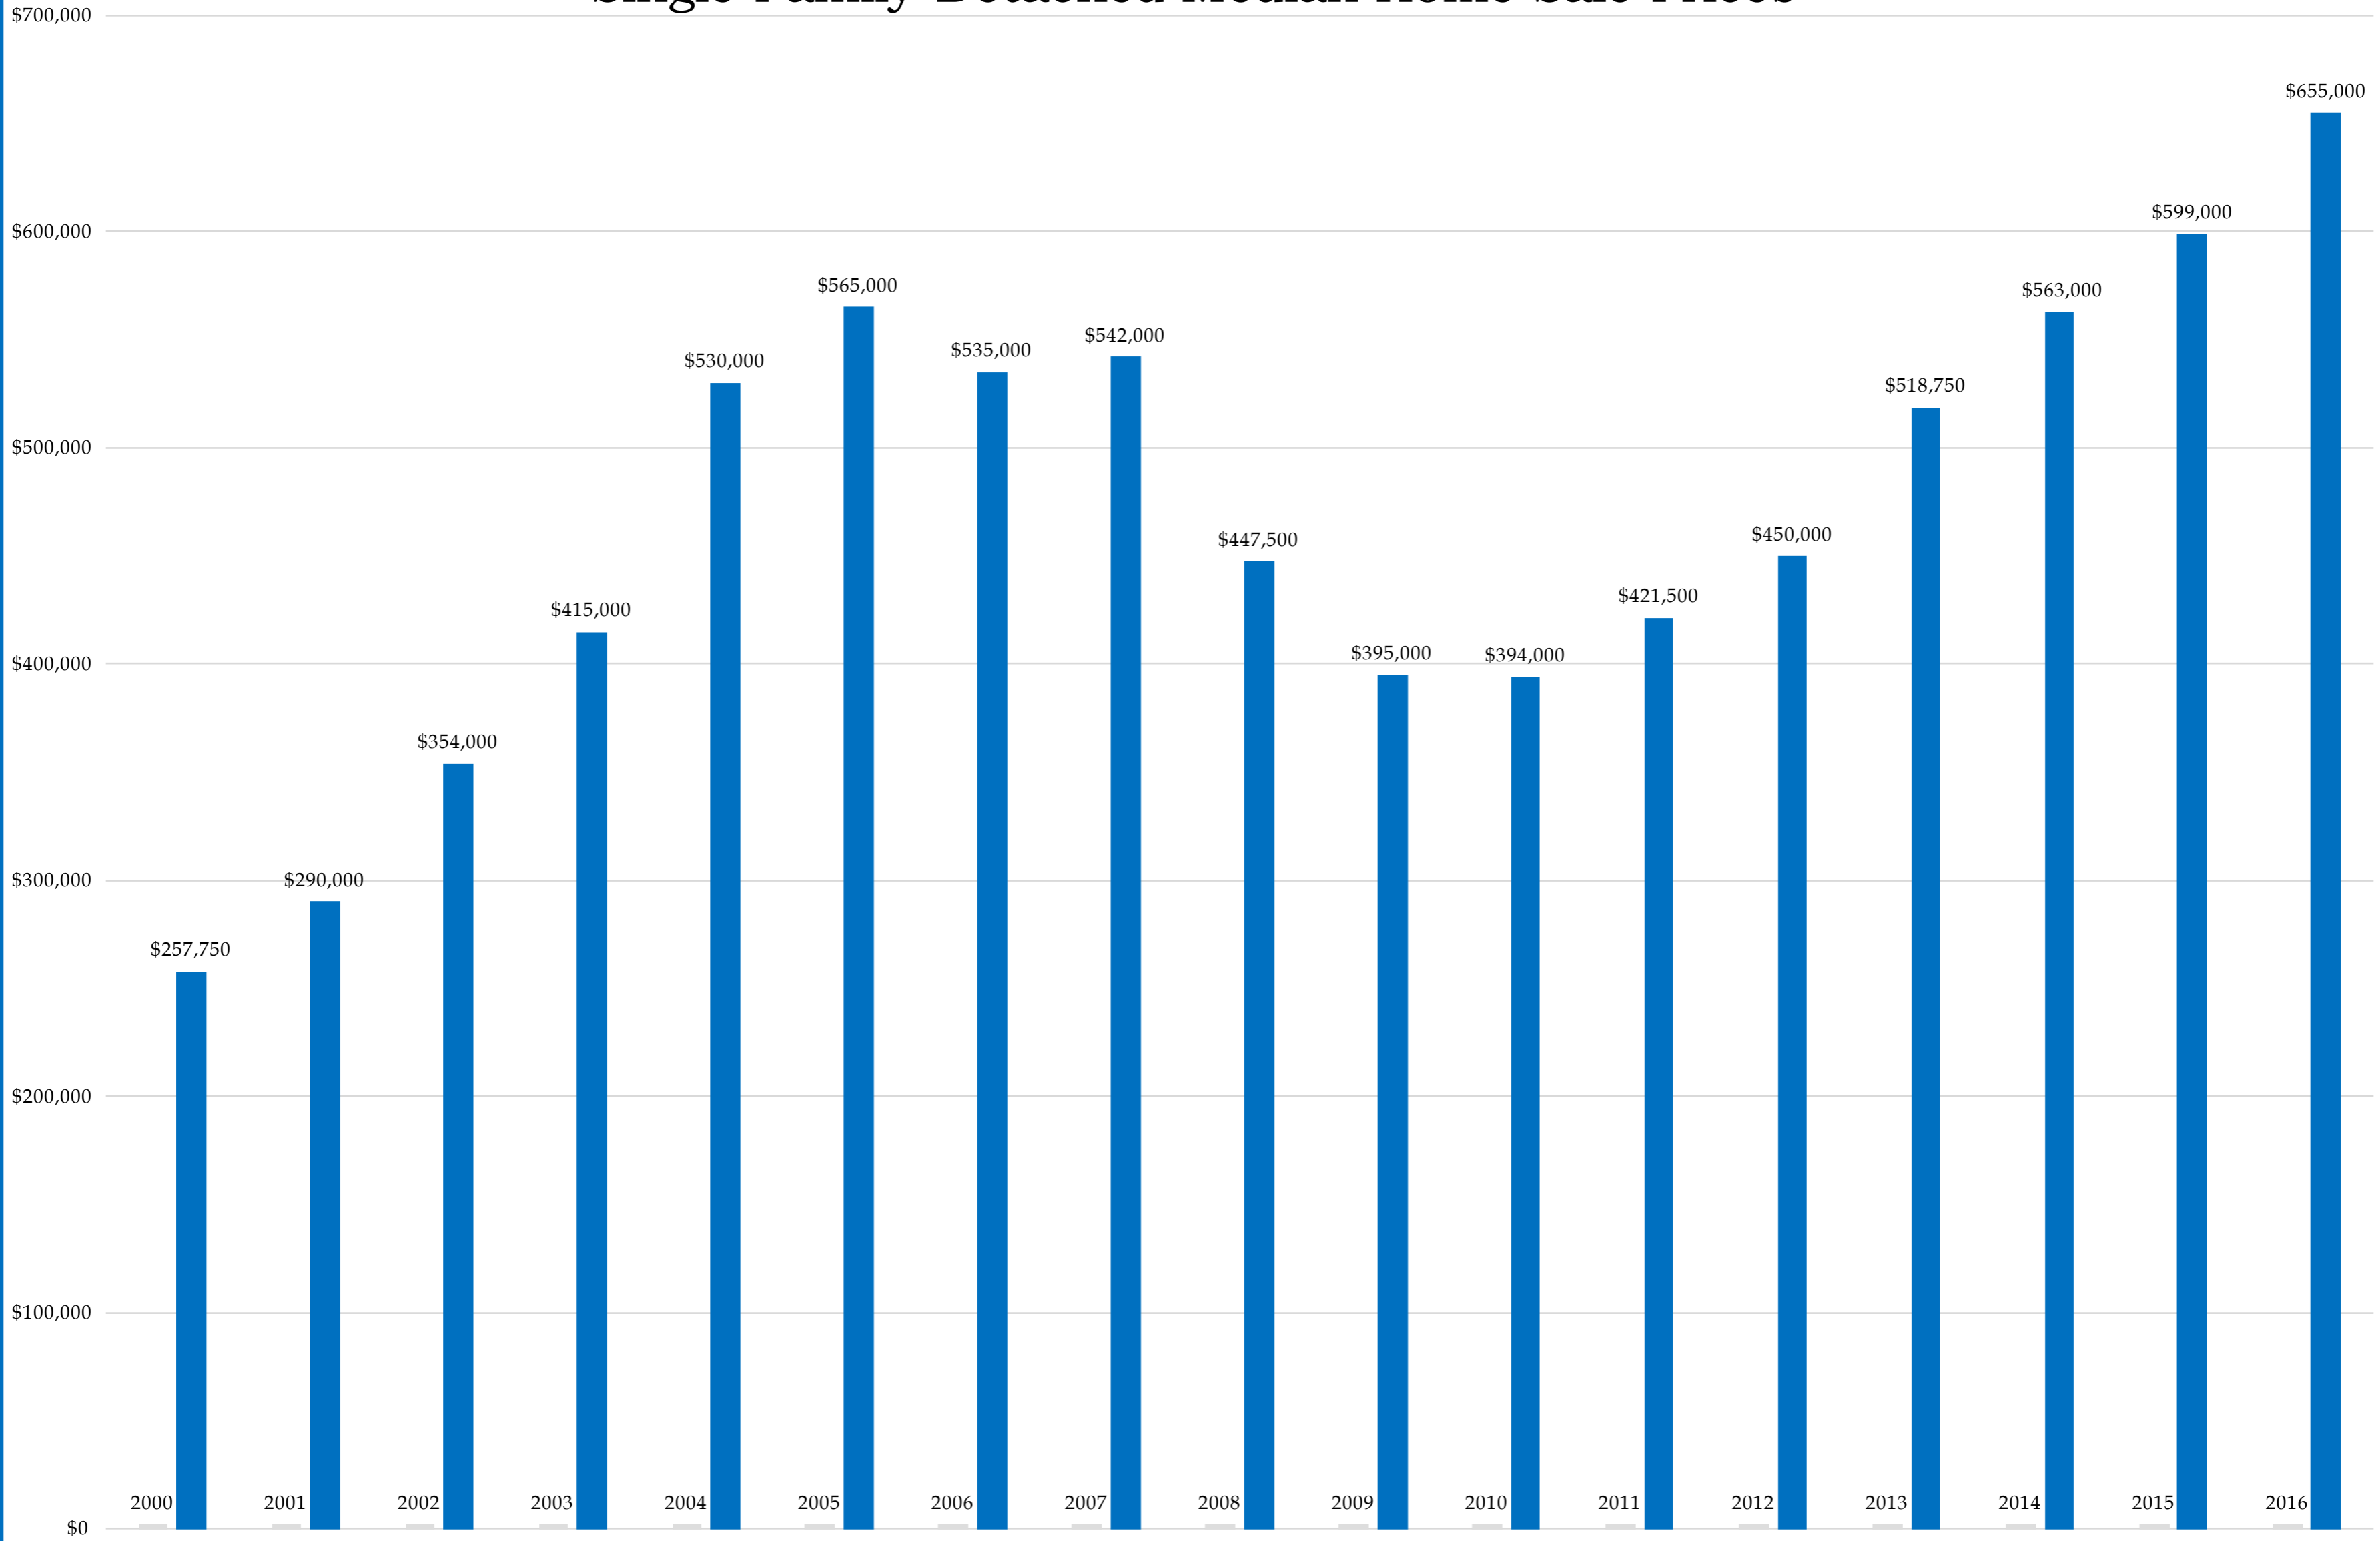

92116 (2000-2016)

Single Family Detached Median Home Sale Prices

92116 (2000-2016) Condominium Median Home Sale Prices