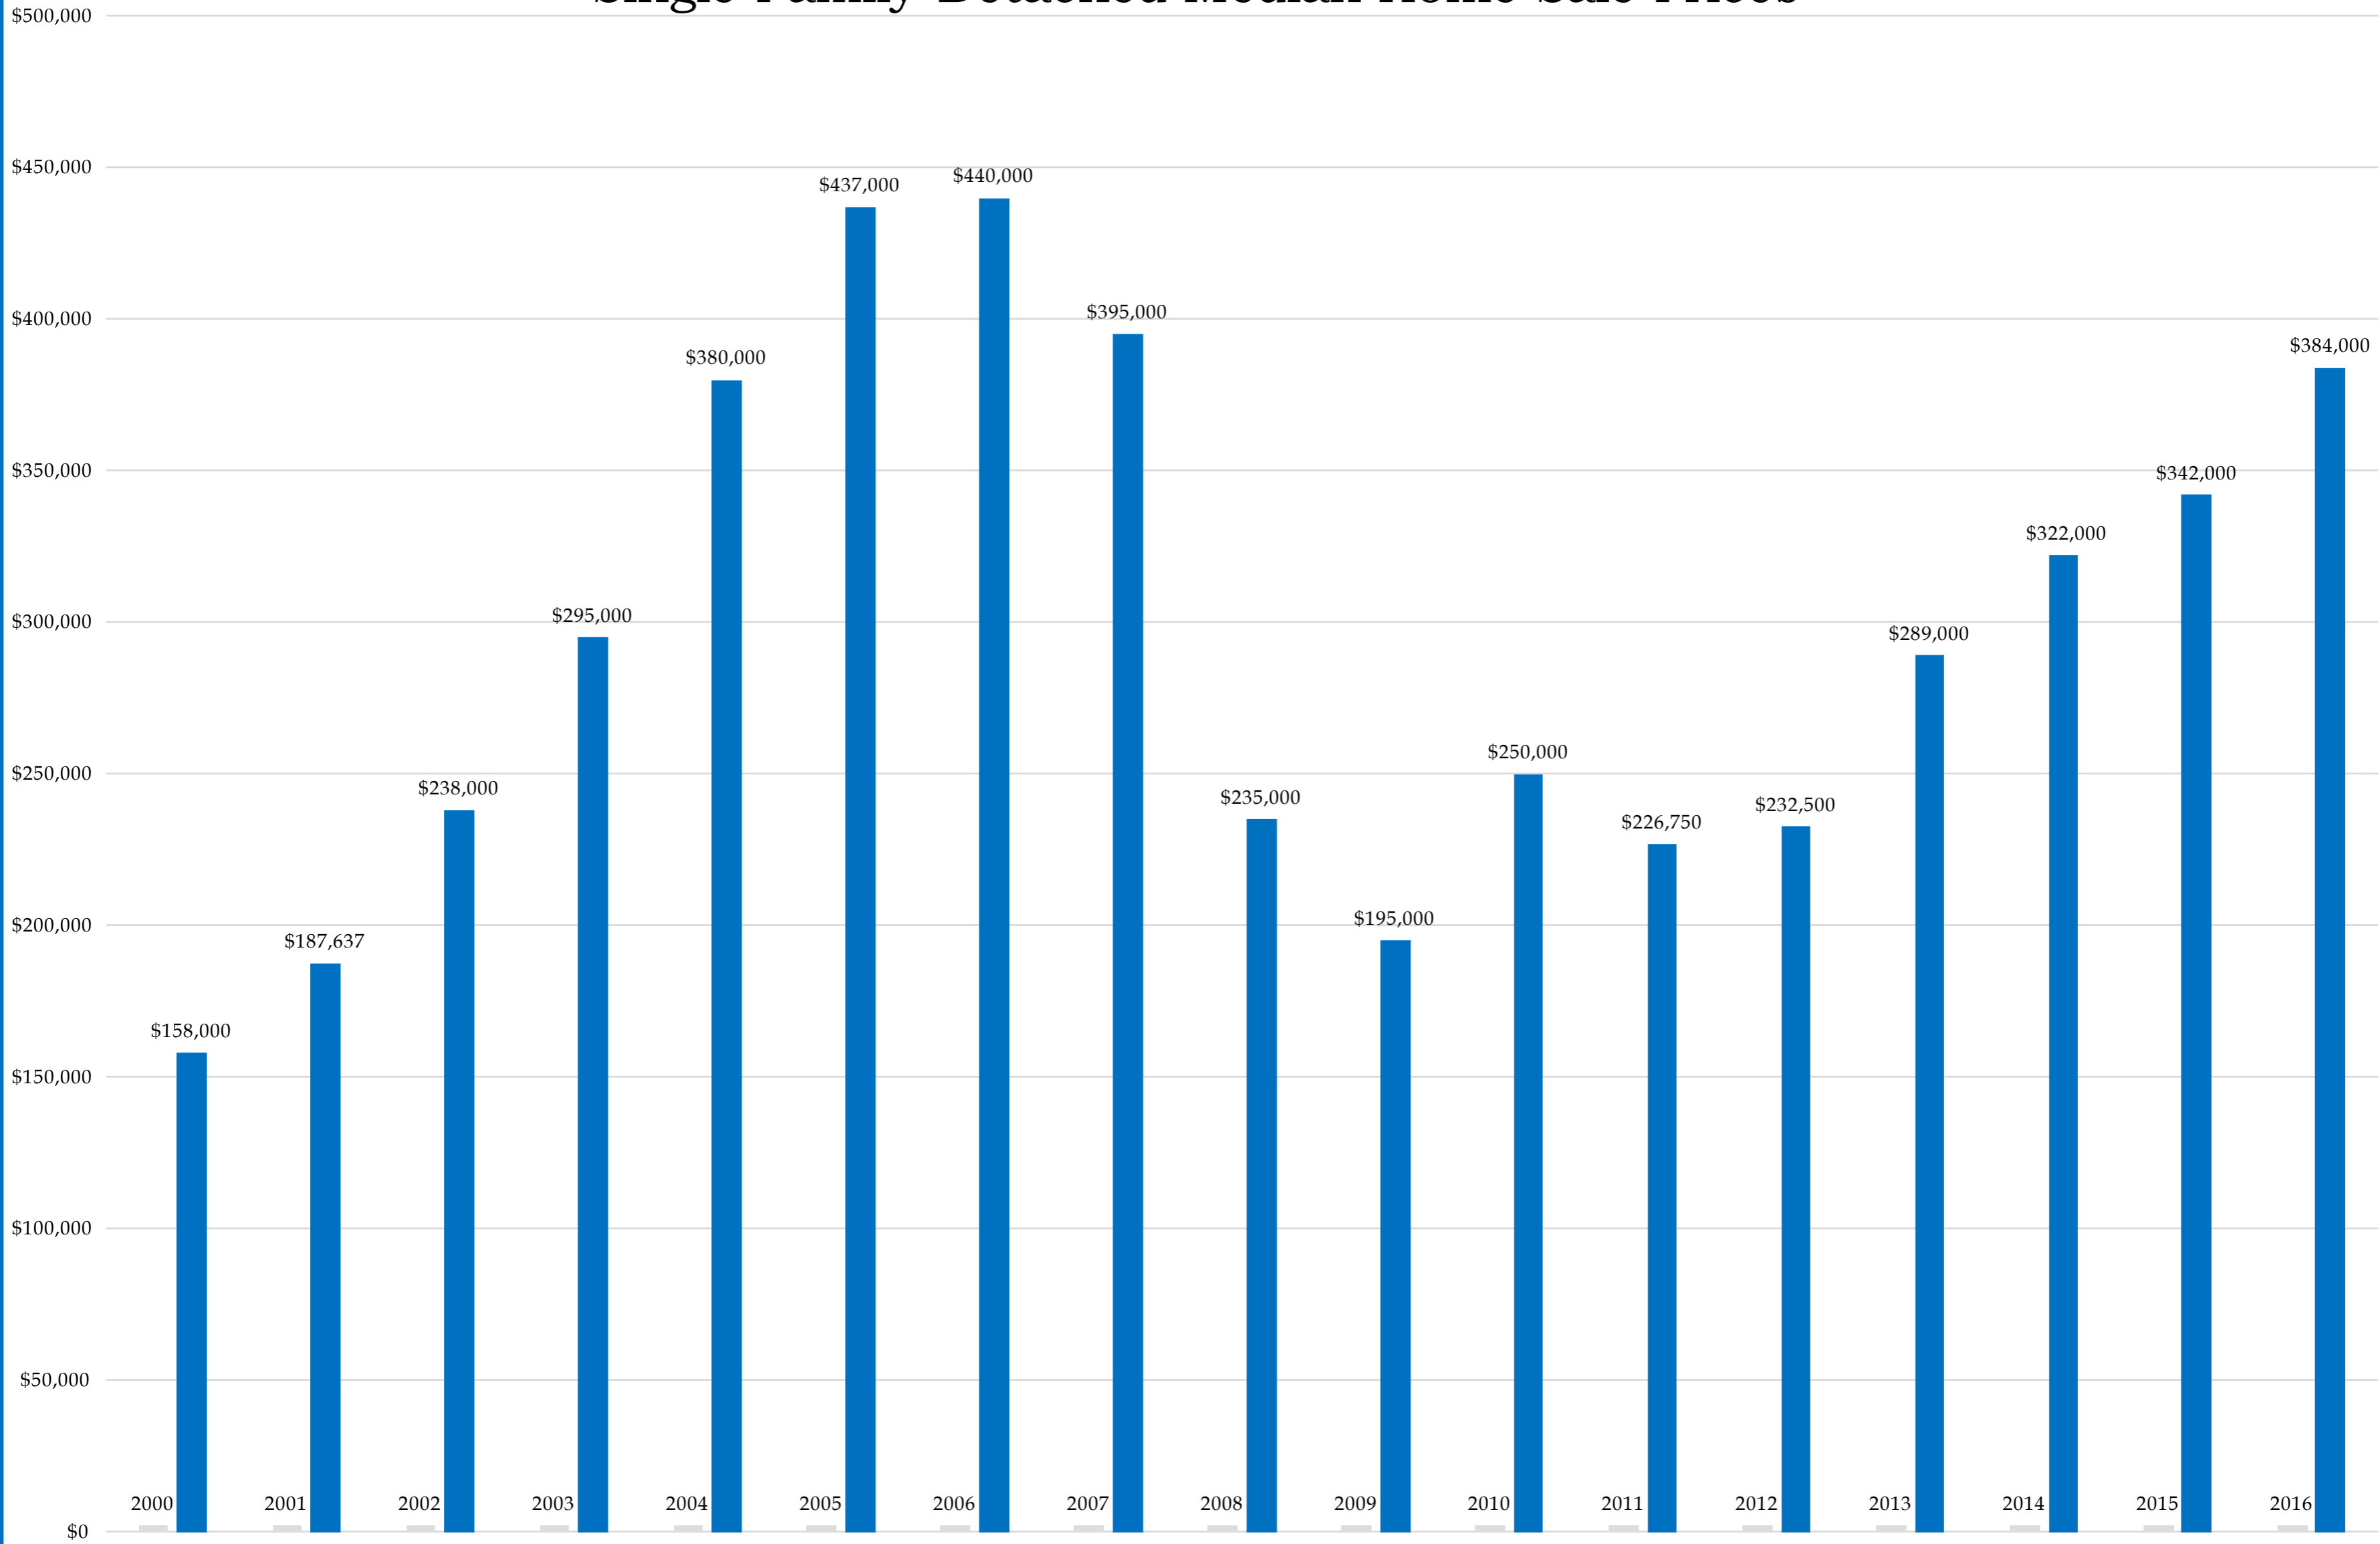

92114 (2000-2016)

Single Family Detached Median Home Sale Prices

92114 (2000-2016) Condominium Median Home Sale Prices