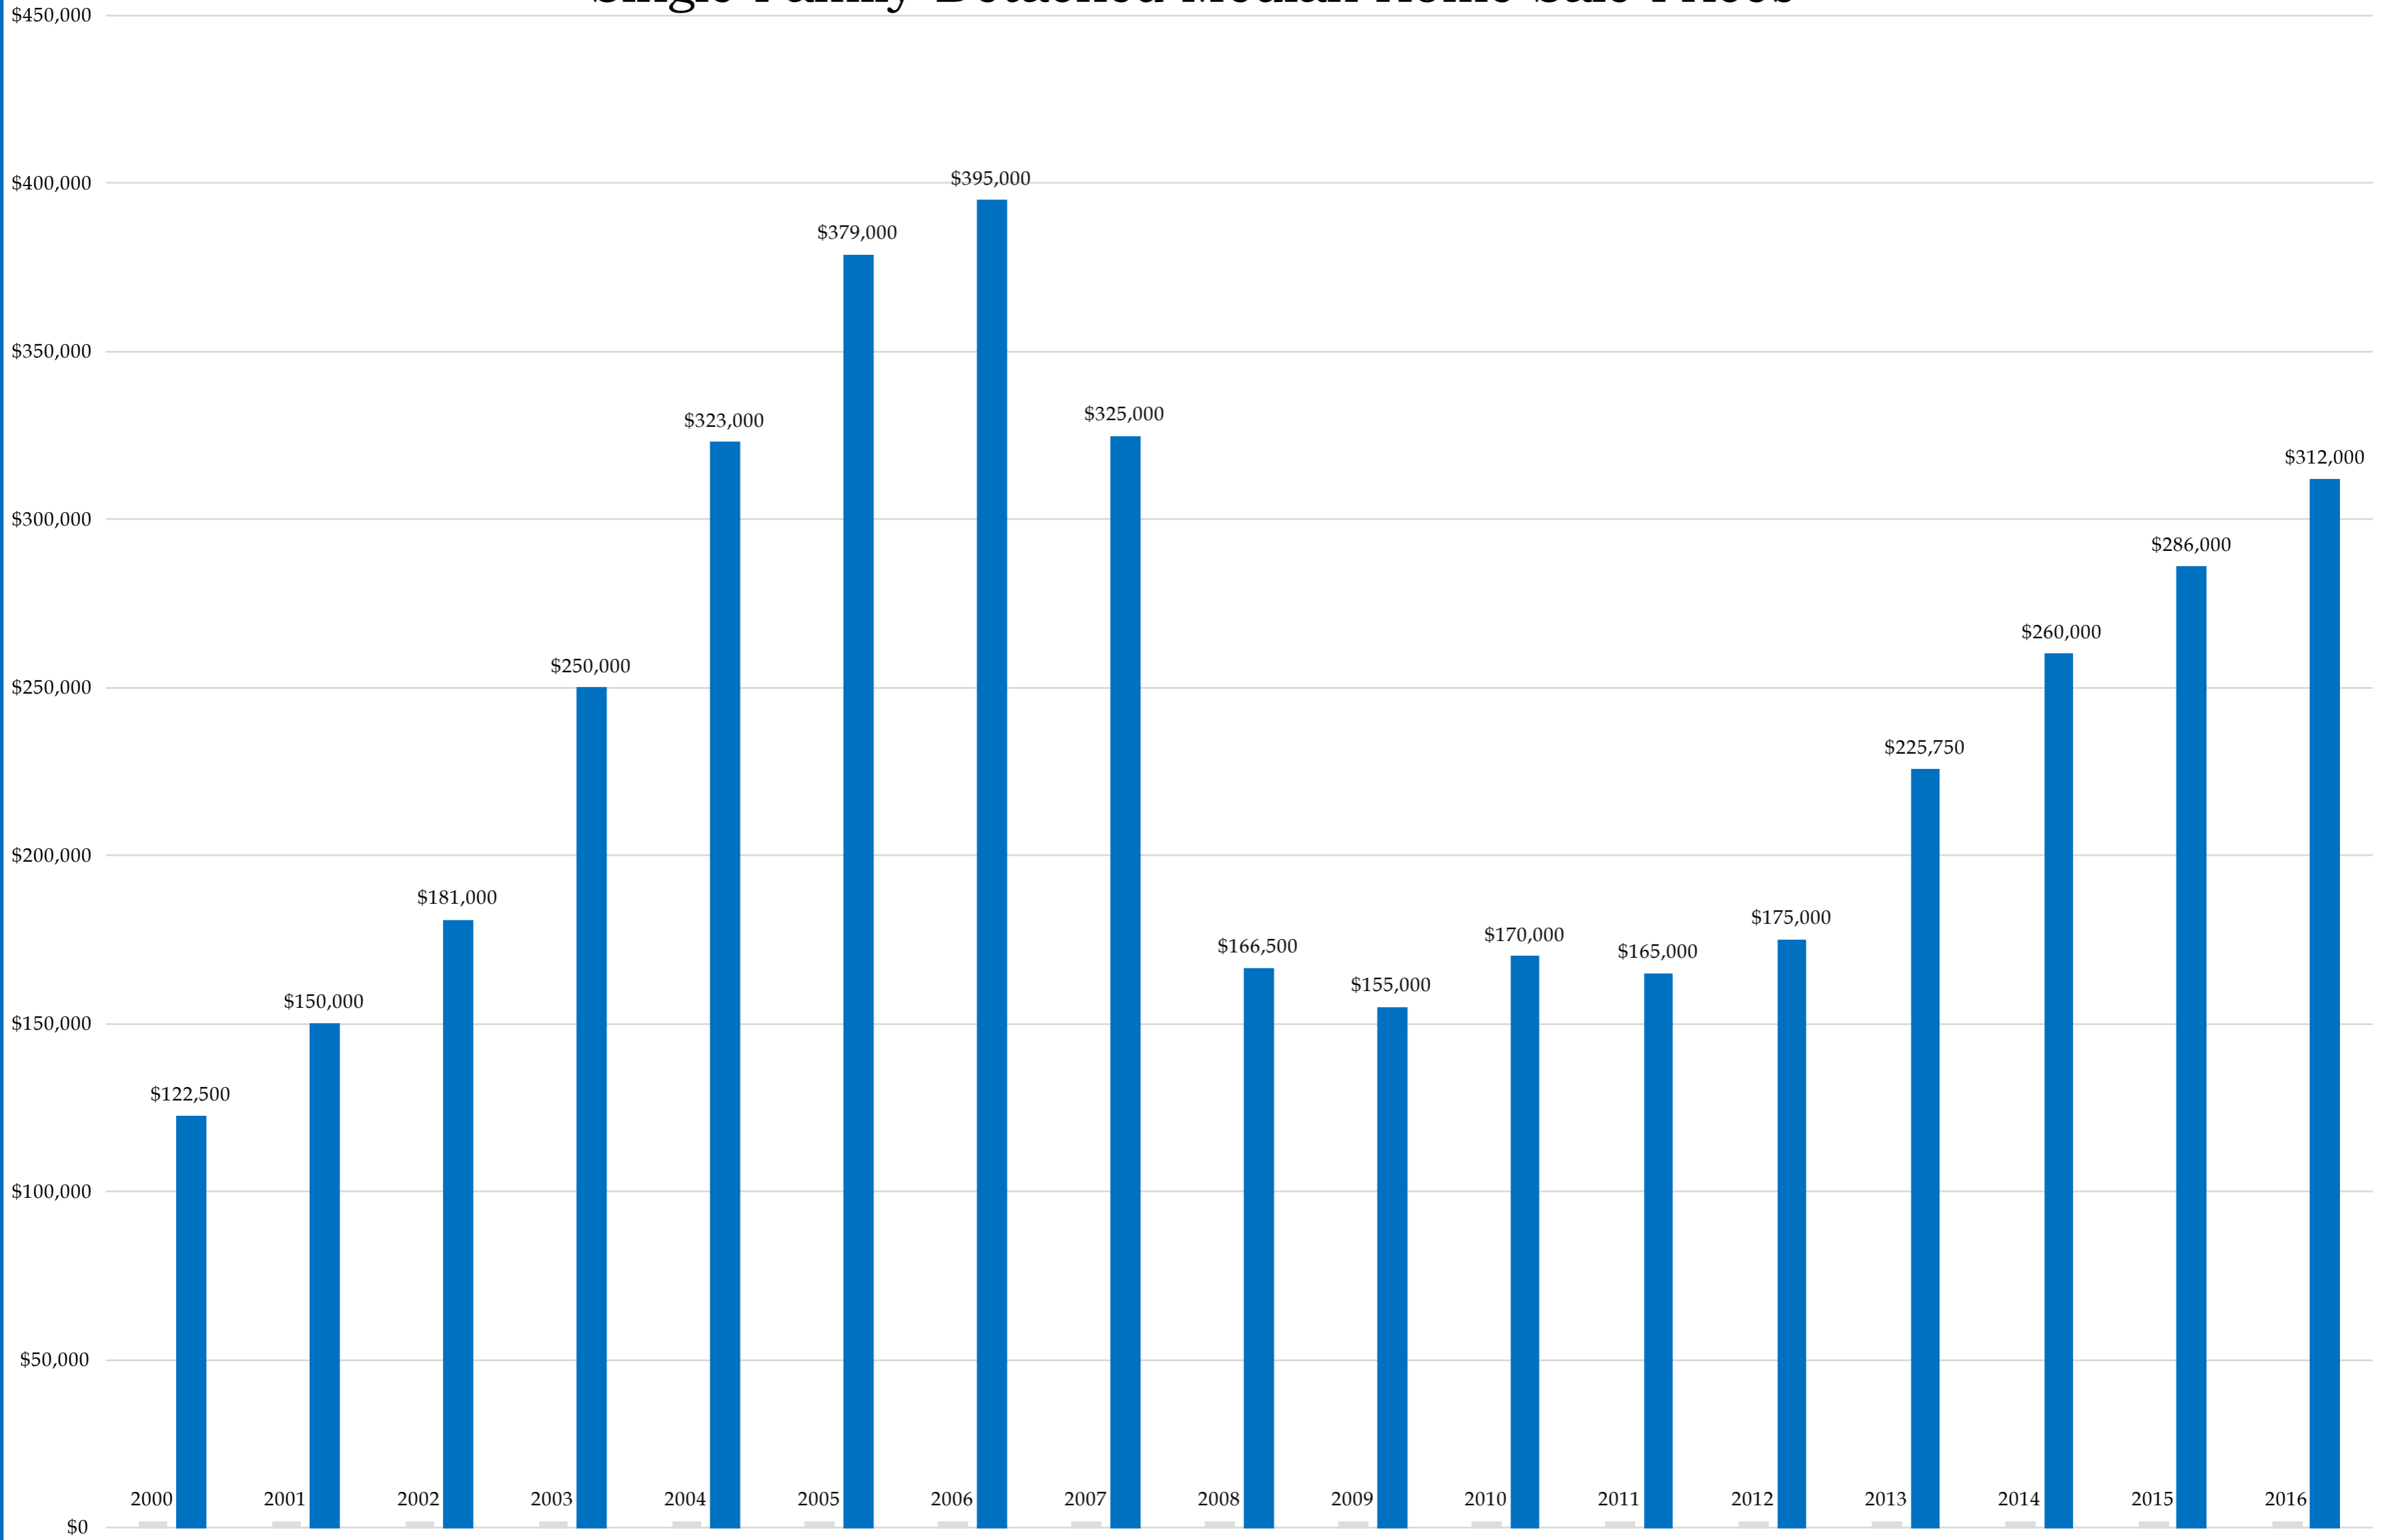

Fidelity National Title

92113 (2000-2016)

Single Family Detached Median Home Sale Prices

# 92113 (2000-2016) Condominium Median Home Sale Prices