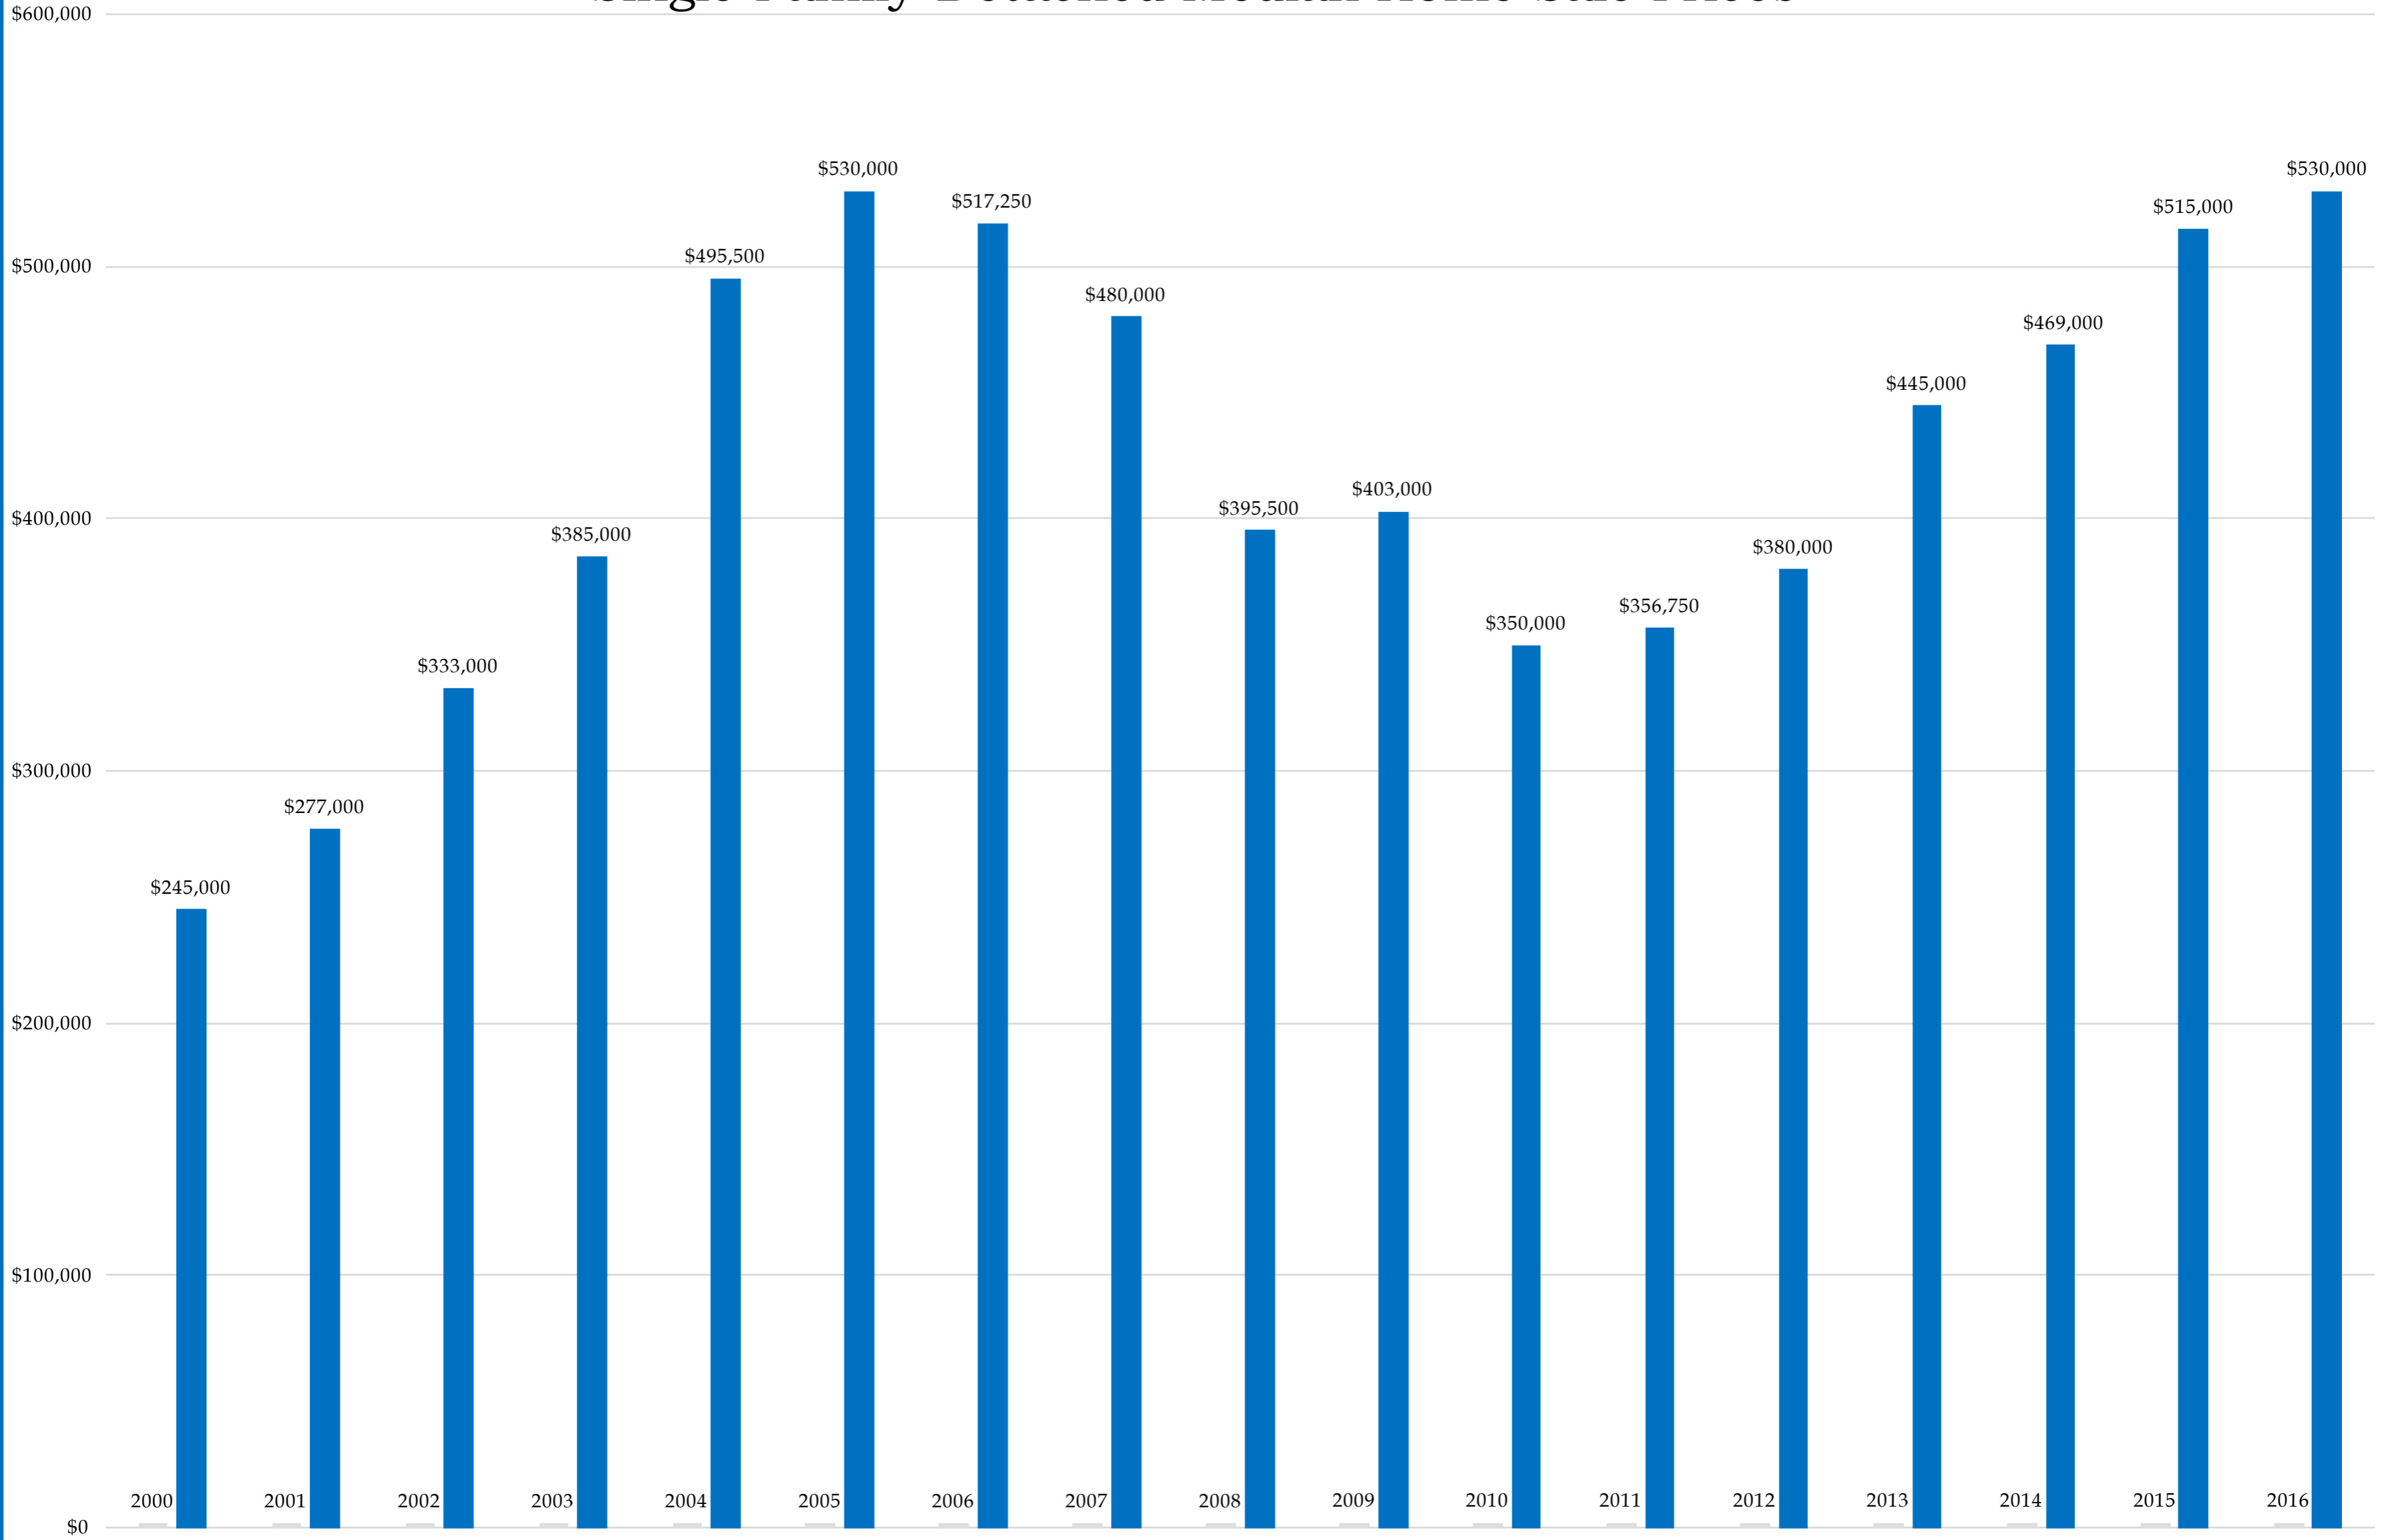

92111 (2000-2016)

Single Family Detached Median Home Sale Prices

92111 (2000-2016) Condominium Median Home Sale Prices