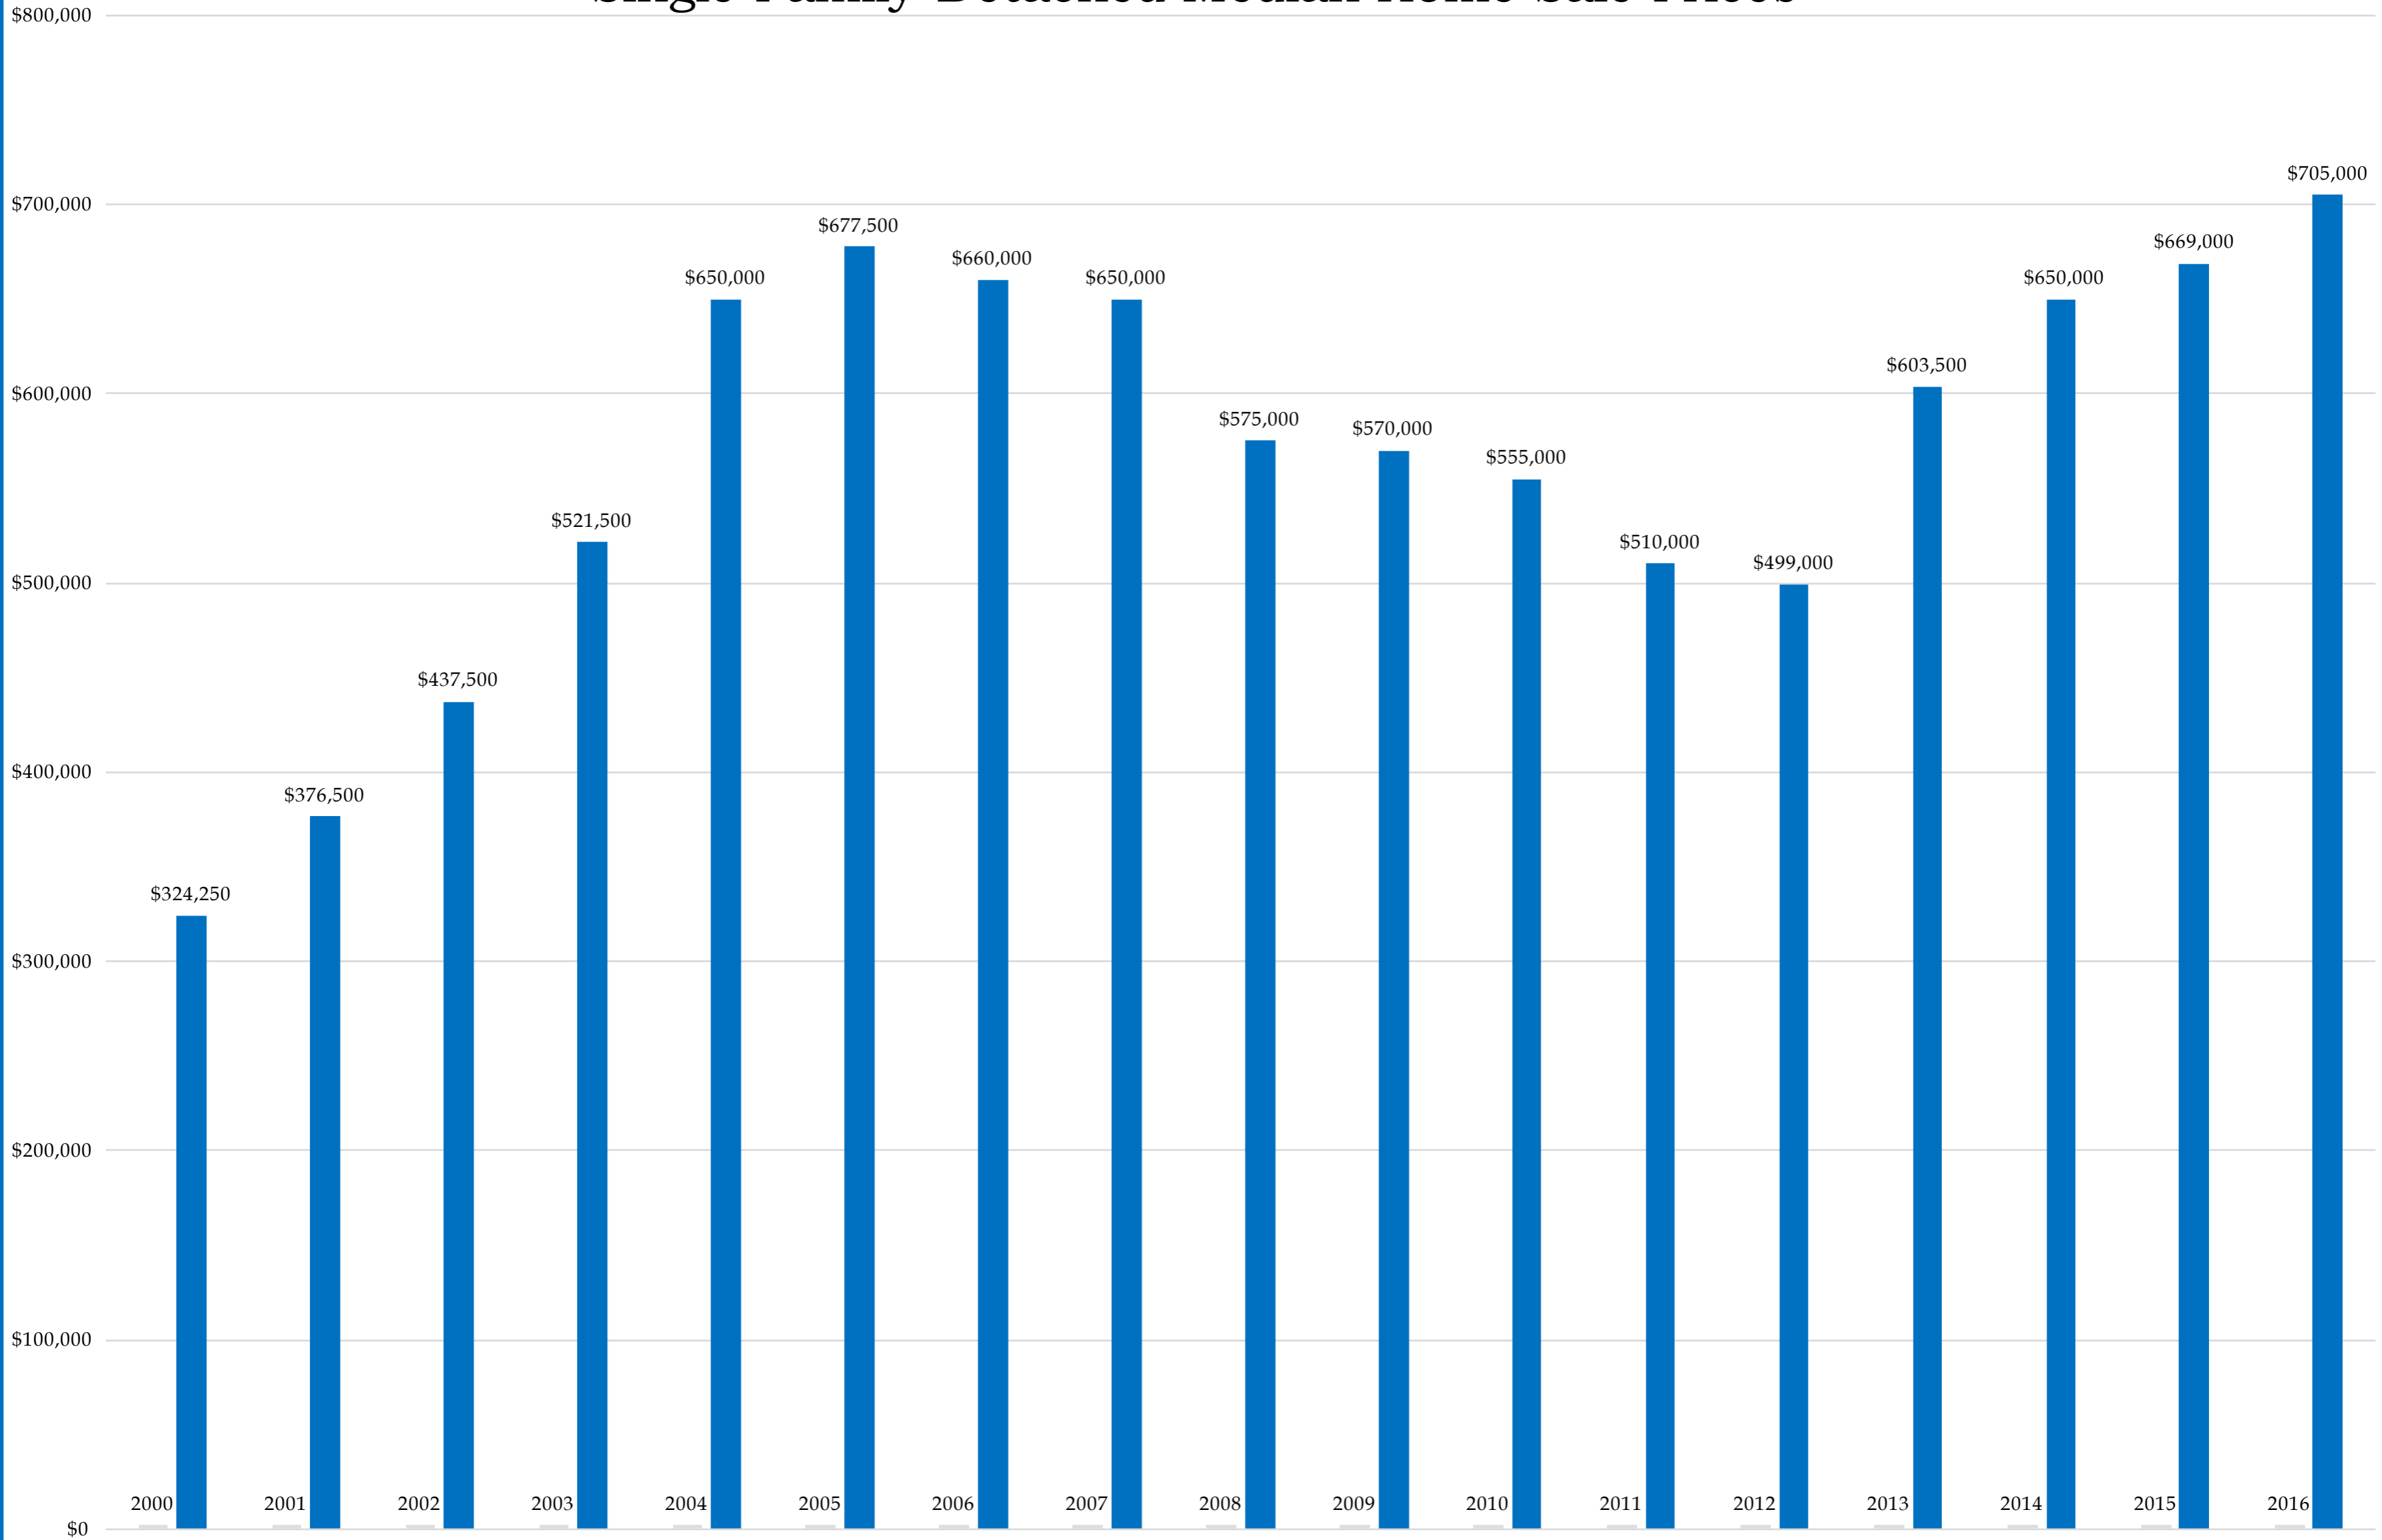

# 92110 (2000-2016)

## Single Family Detached Median Home Sale Prices