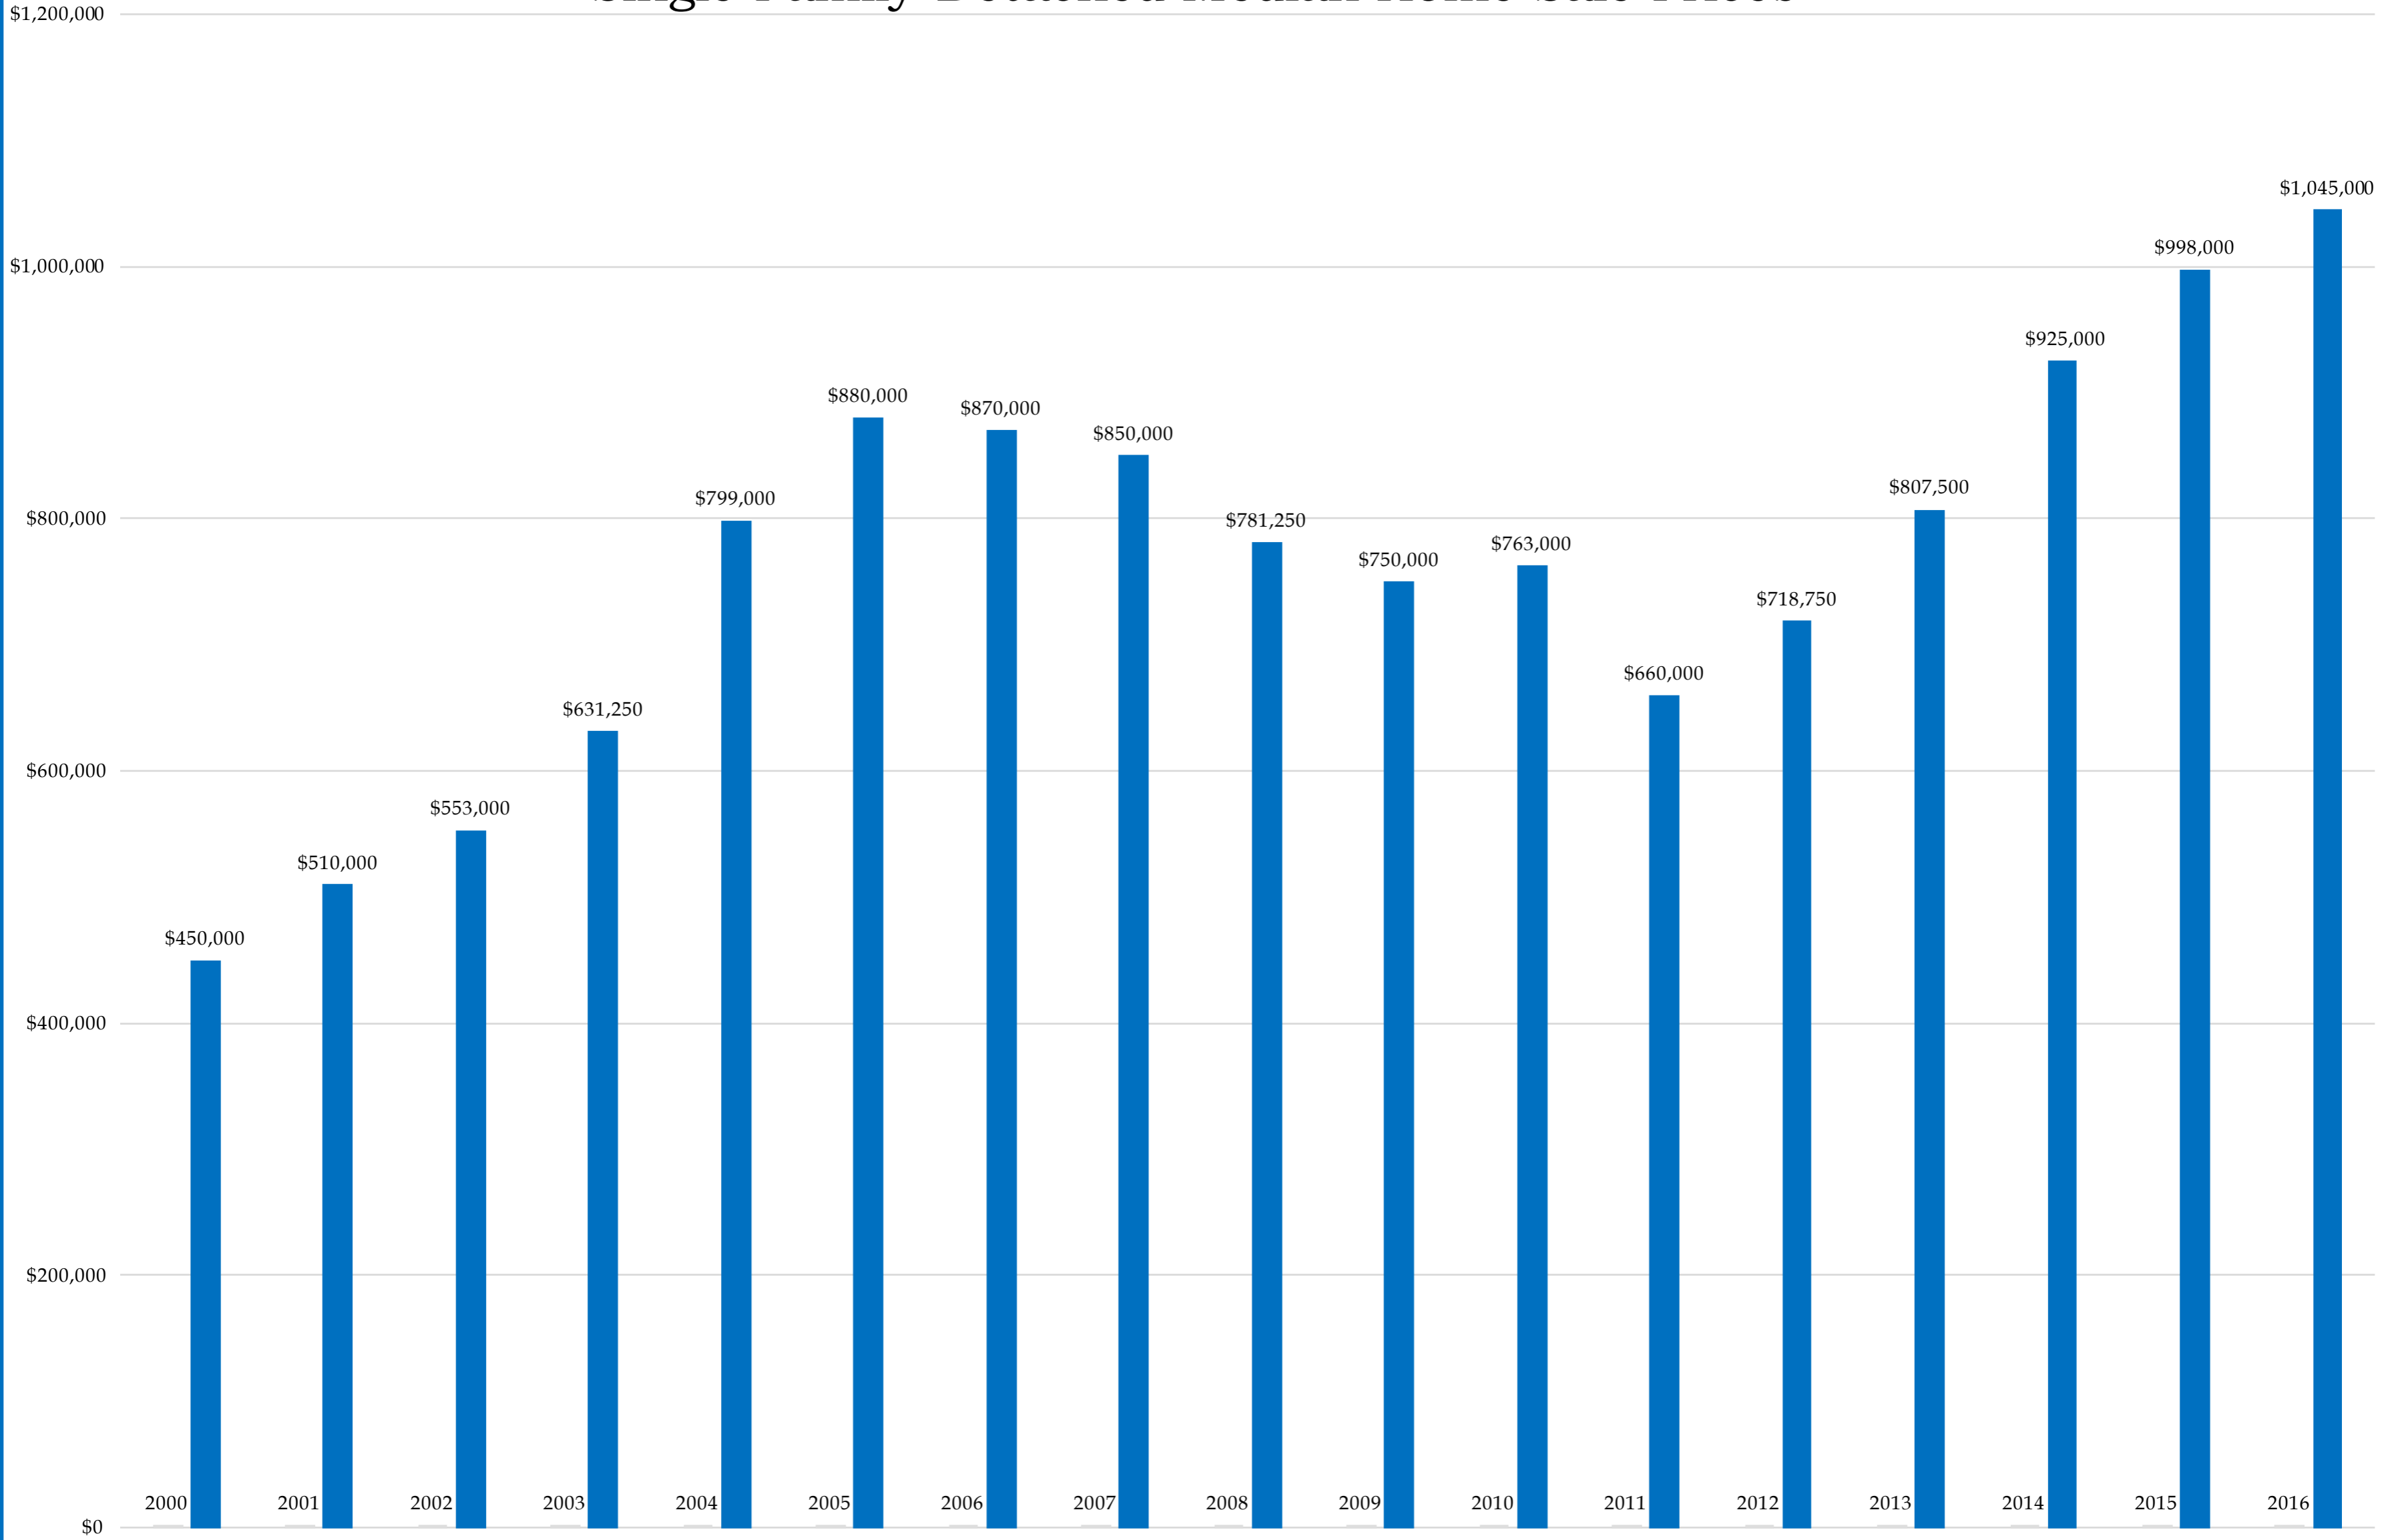

92109 (2000-2016)

Single Family Detached Median Home Sale Prices

92109 (2000-2016) Condominium Median Home Sale Prices