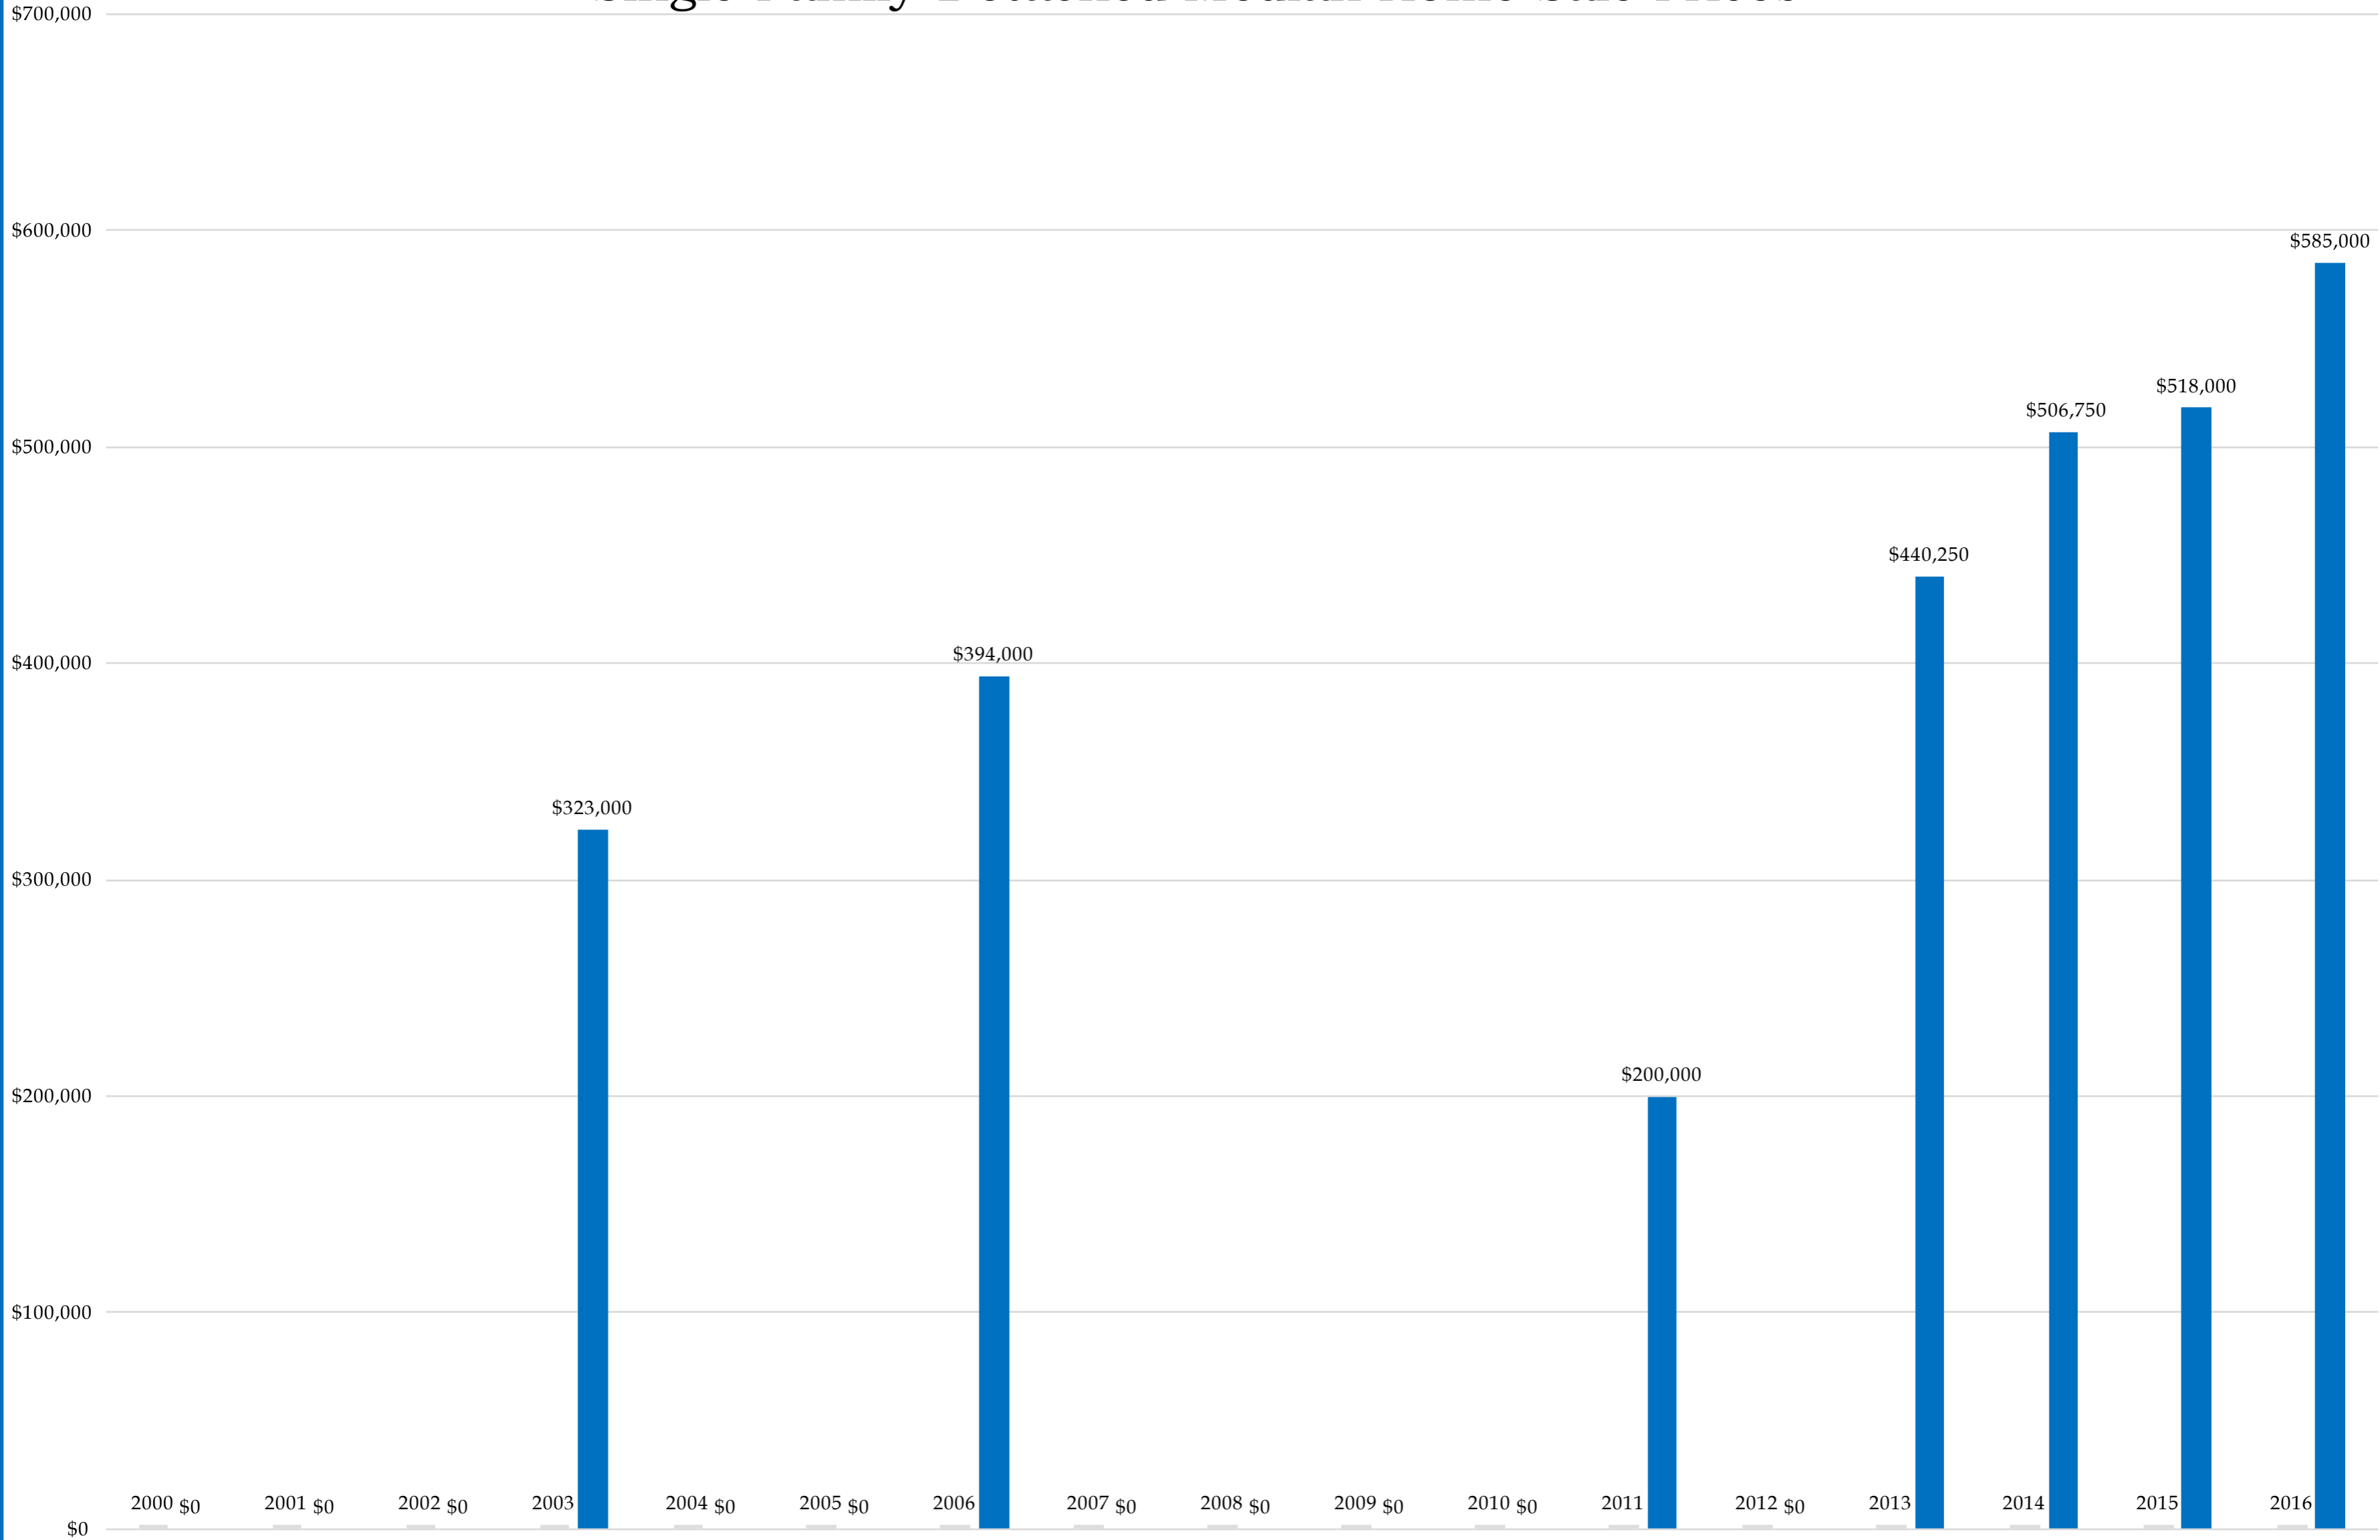

92108 (2000-2016)

Single Family Detached Median Home Sale Prices

92108 (2000-2016) Condominium Median Home Sale Prices