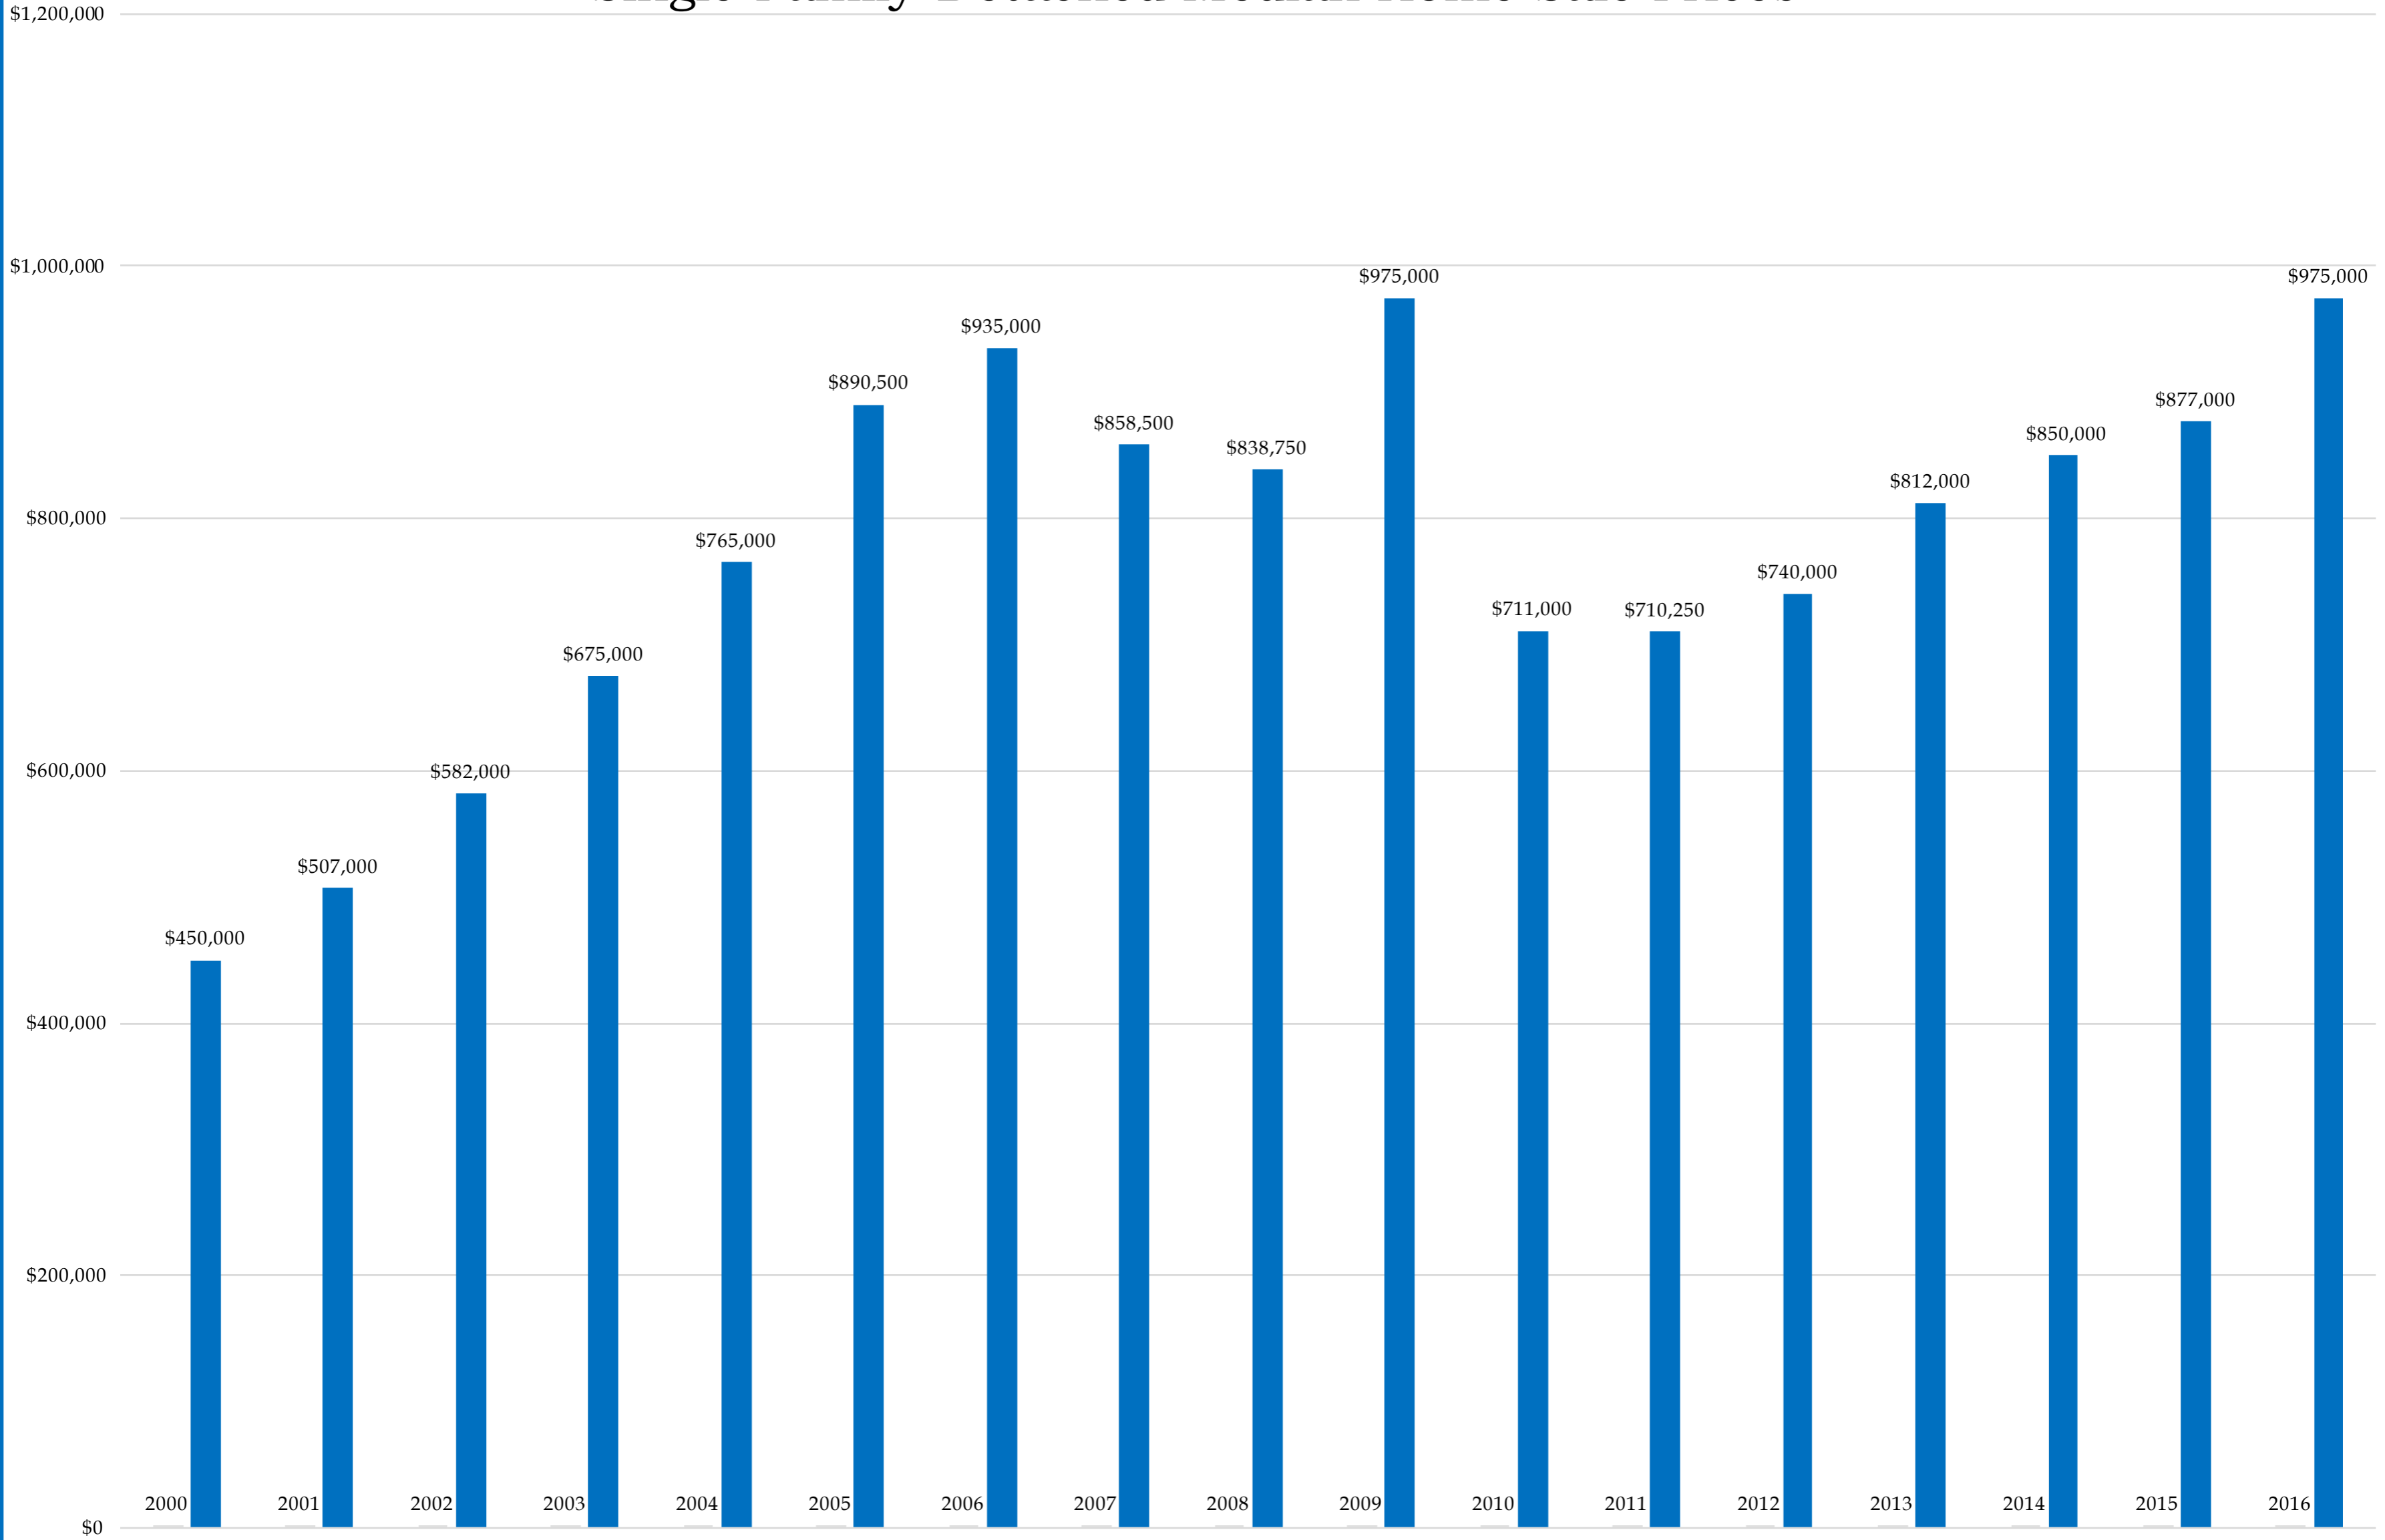

# 92106 (2000-2016)

## Single Family Detached Median Home Sale Prices

# 92106 (2000-2016) Condominium Median Home Sale Prices