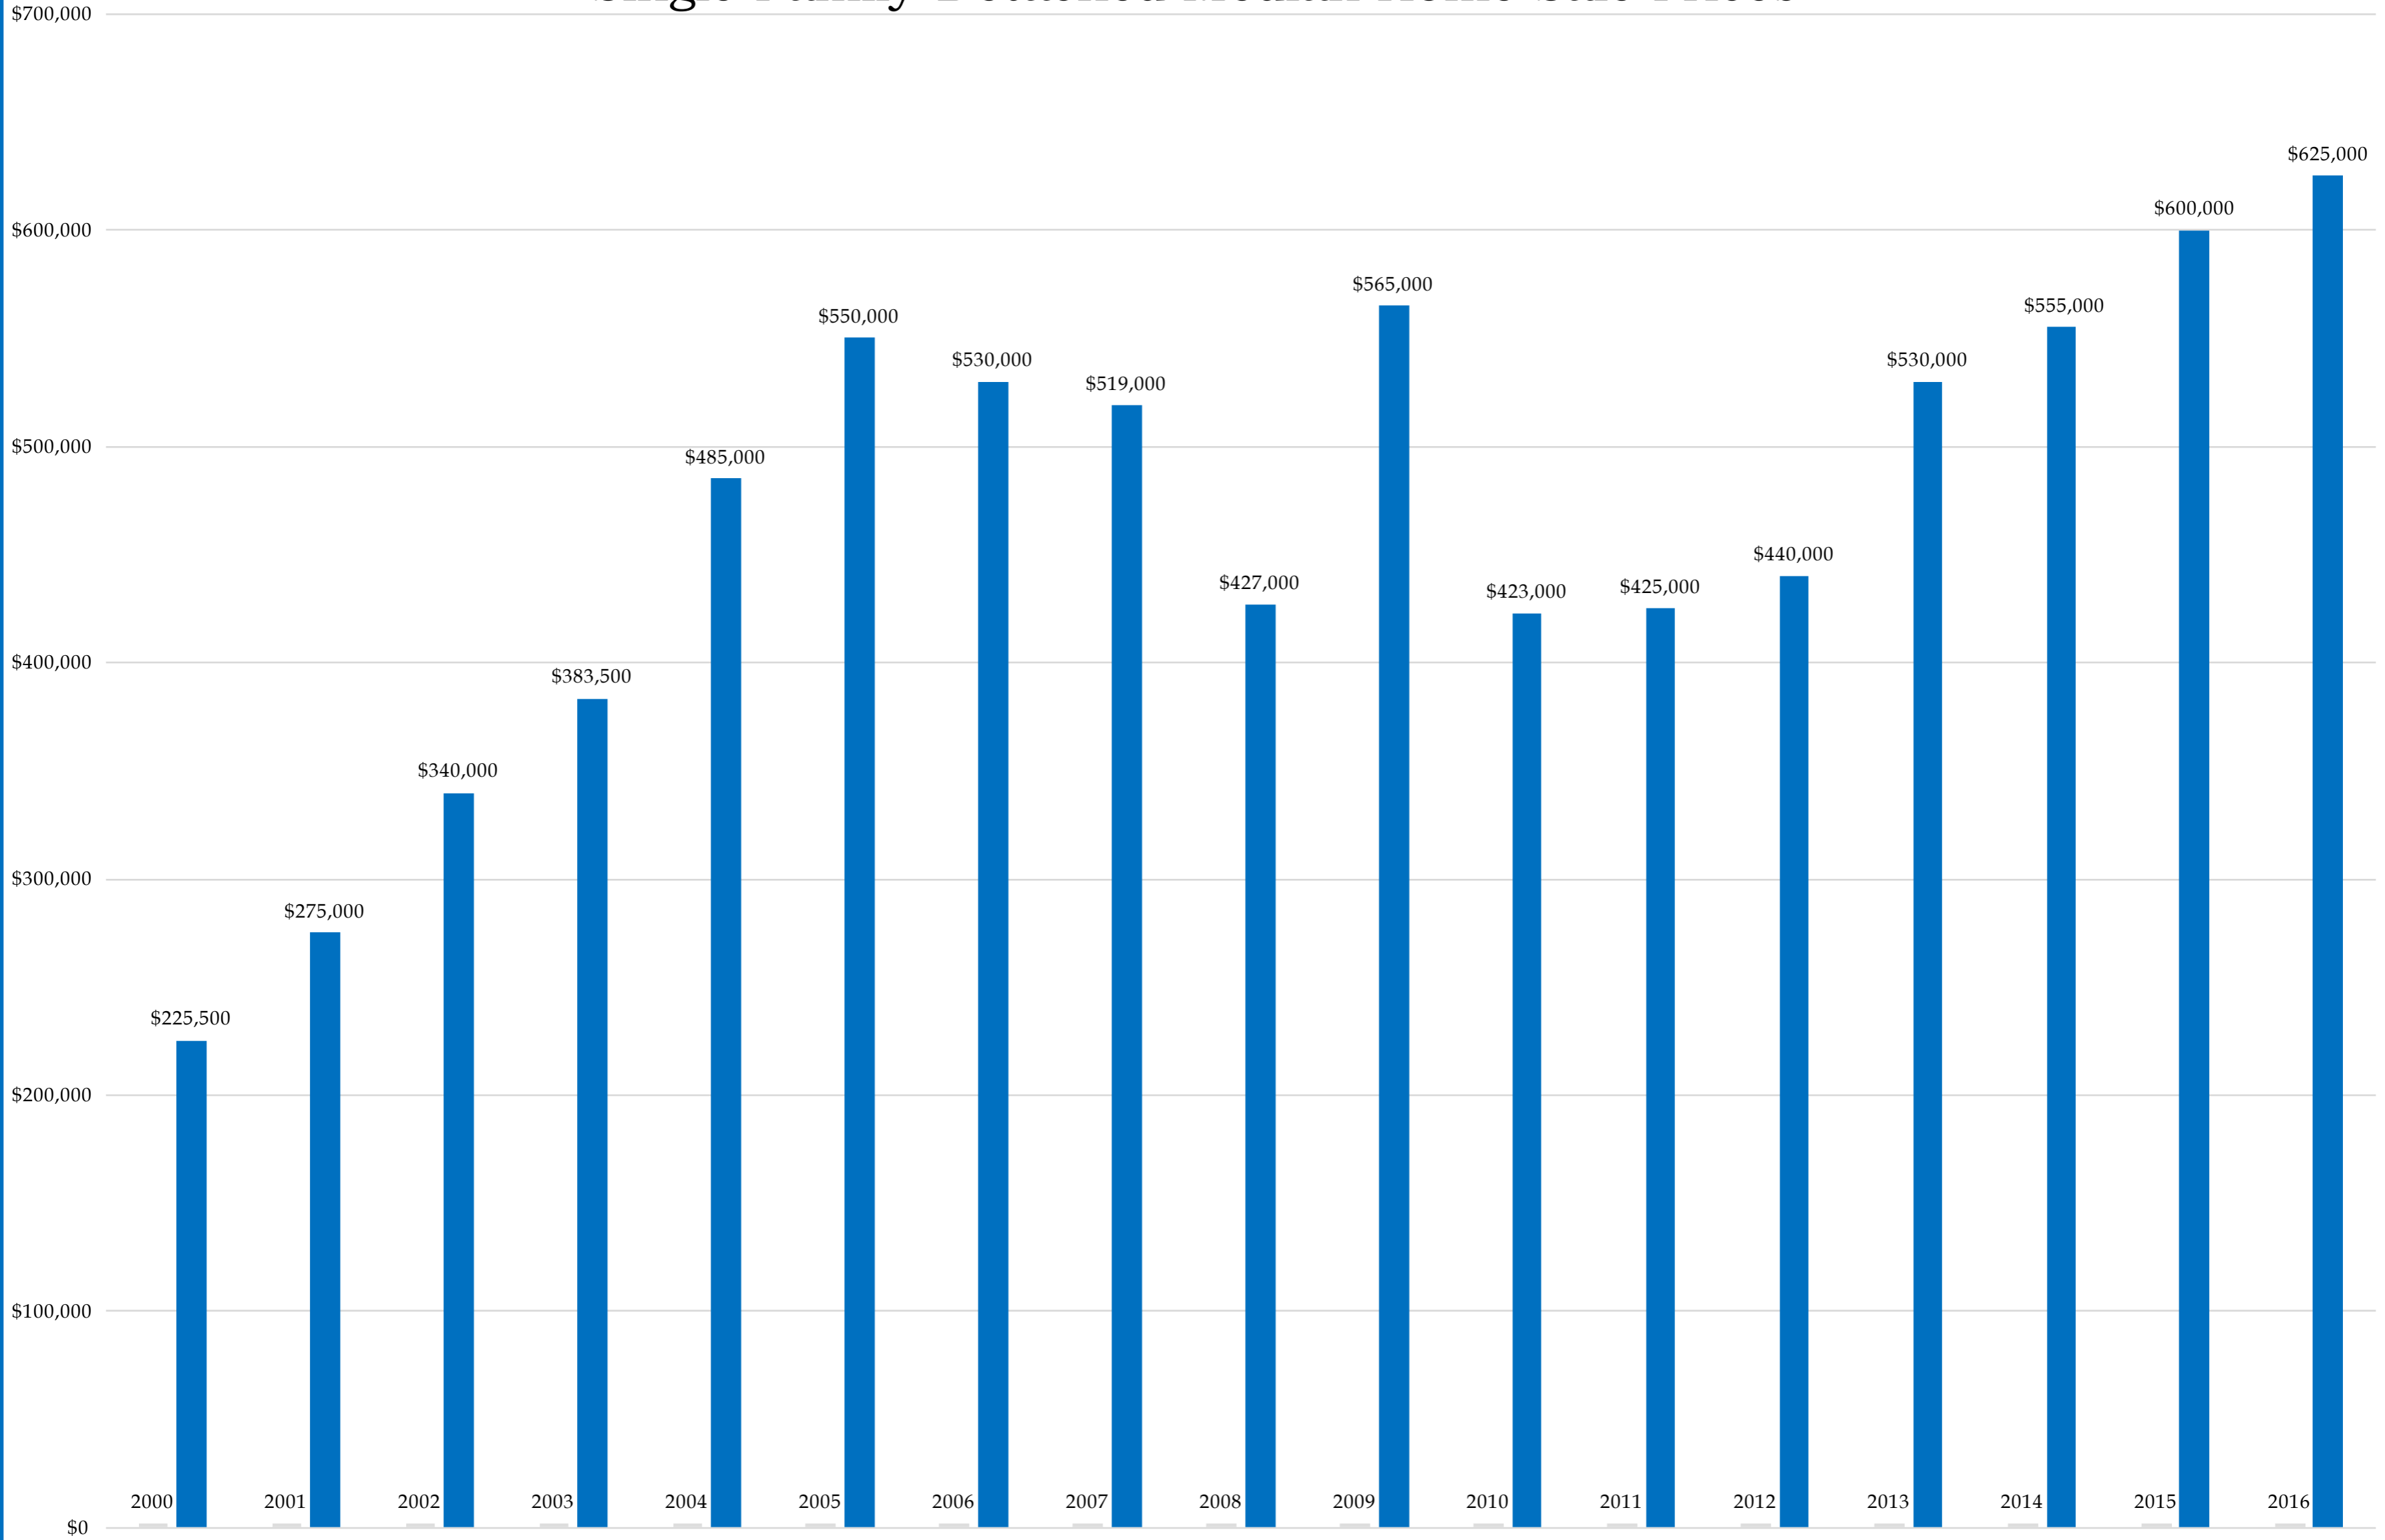

92104 (2000-2016)

Single Family Detached Median Home Sale Prices

92104 (2000-2016)

Condominium Median Home Sale Prices