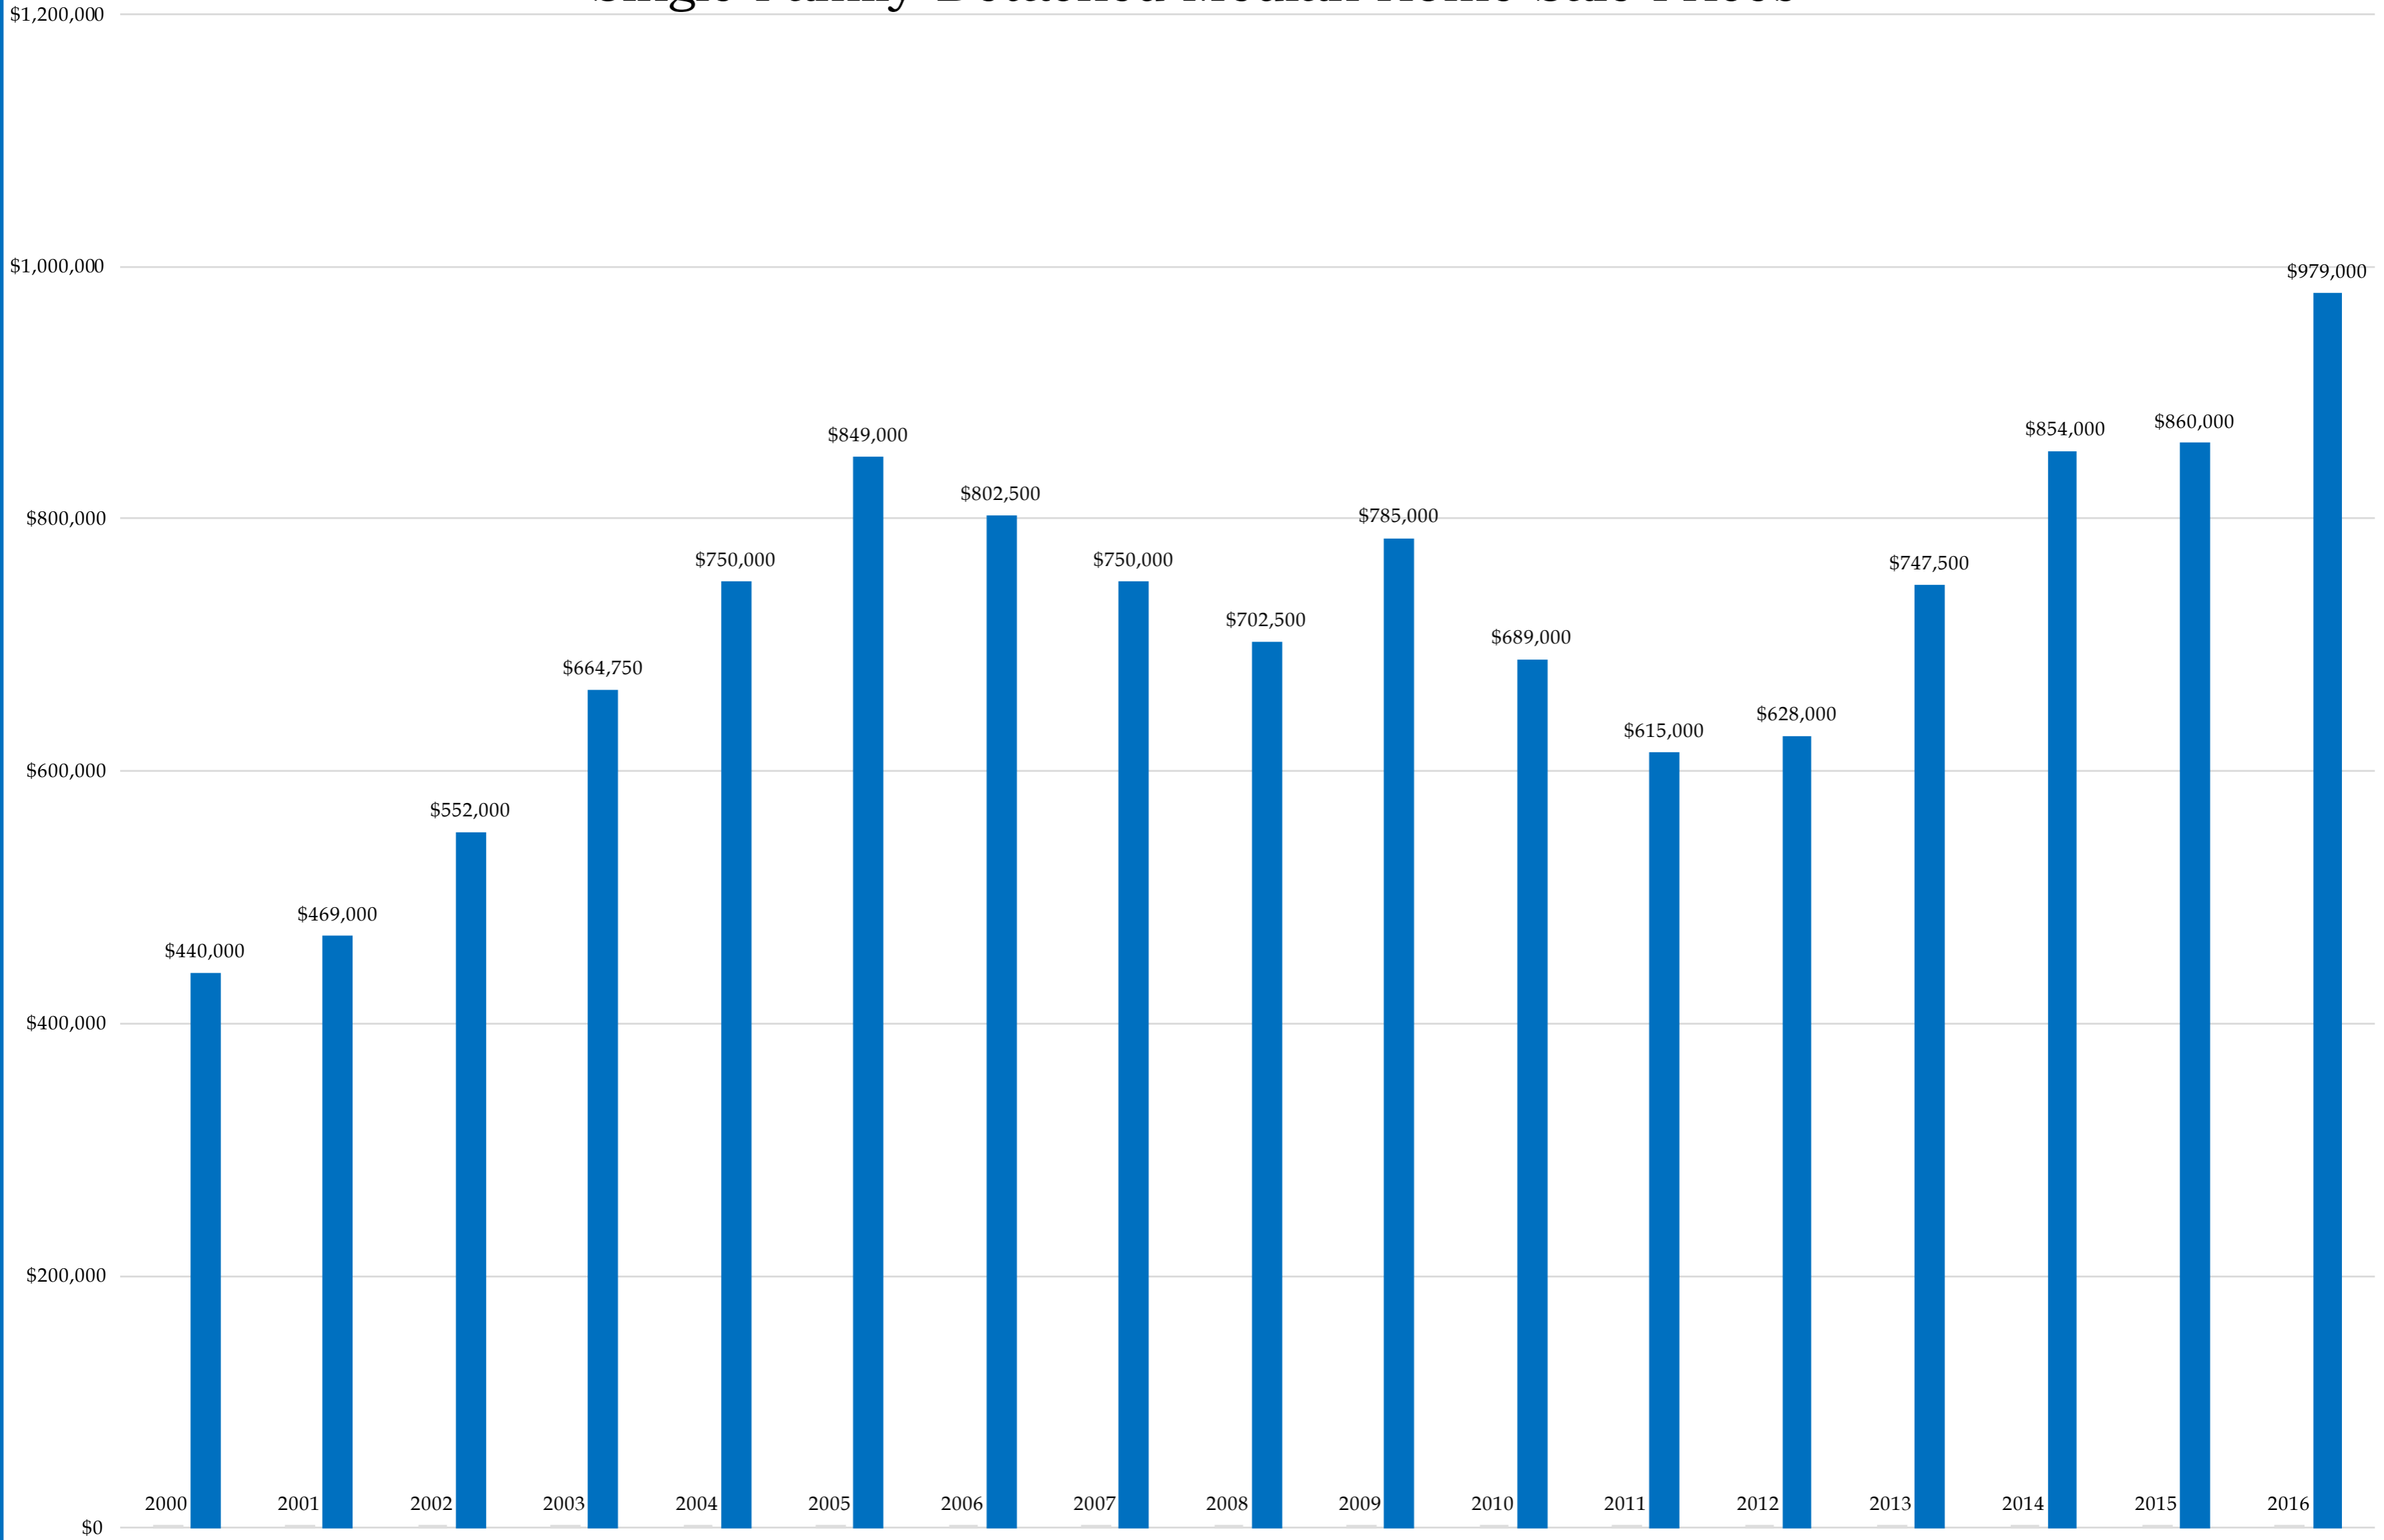

92103 (2000-2016)

Single Family Detached Median Home Sale Prices

92103 (2000-2016) Condominium Median Home Sale Prices