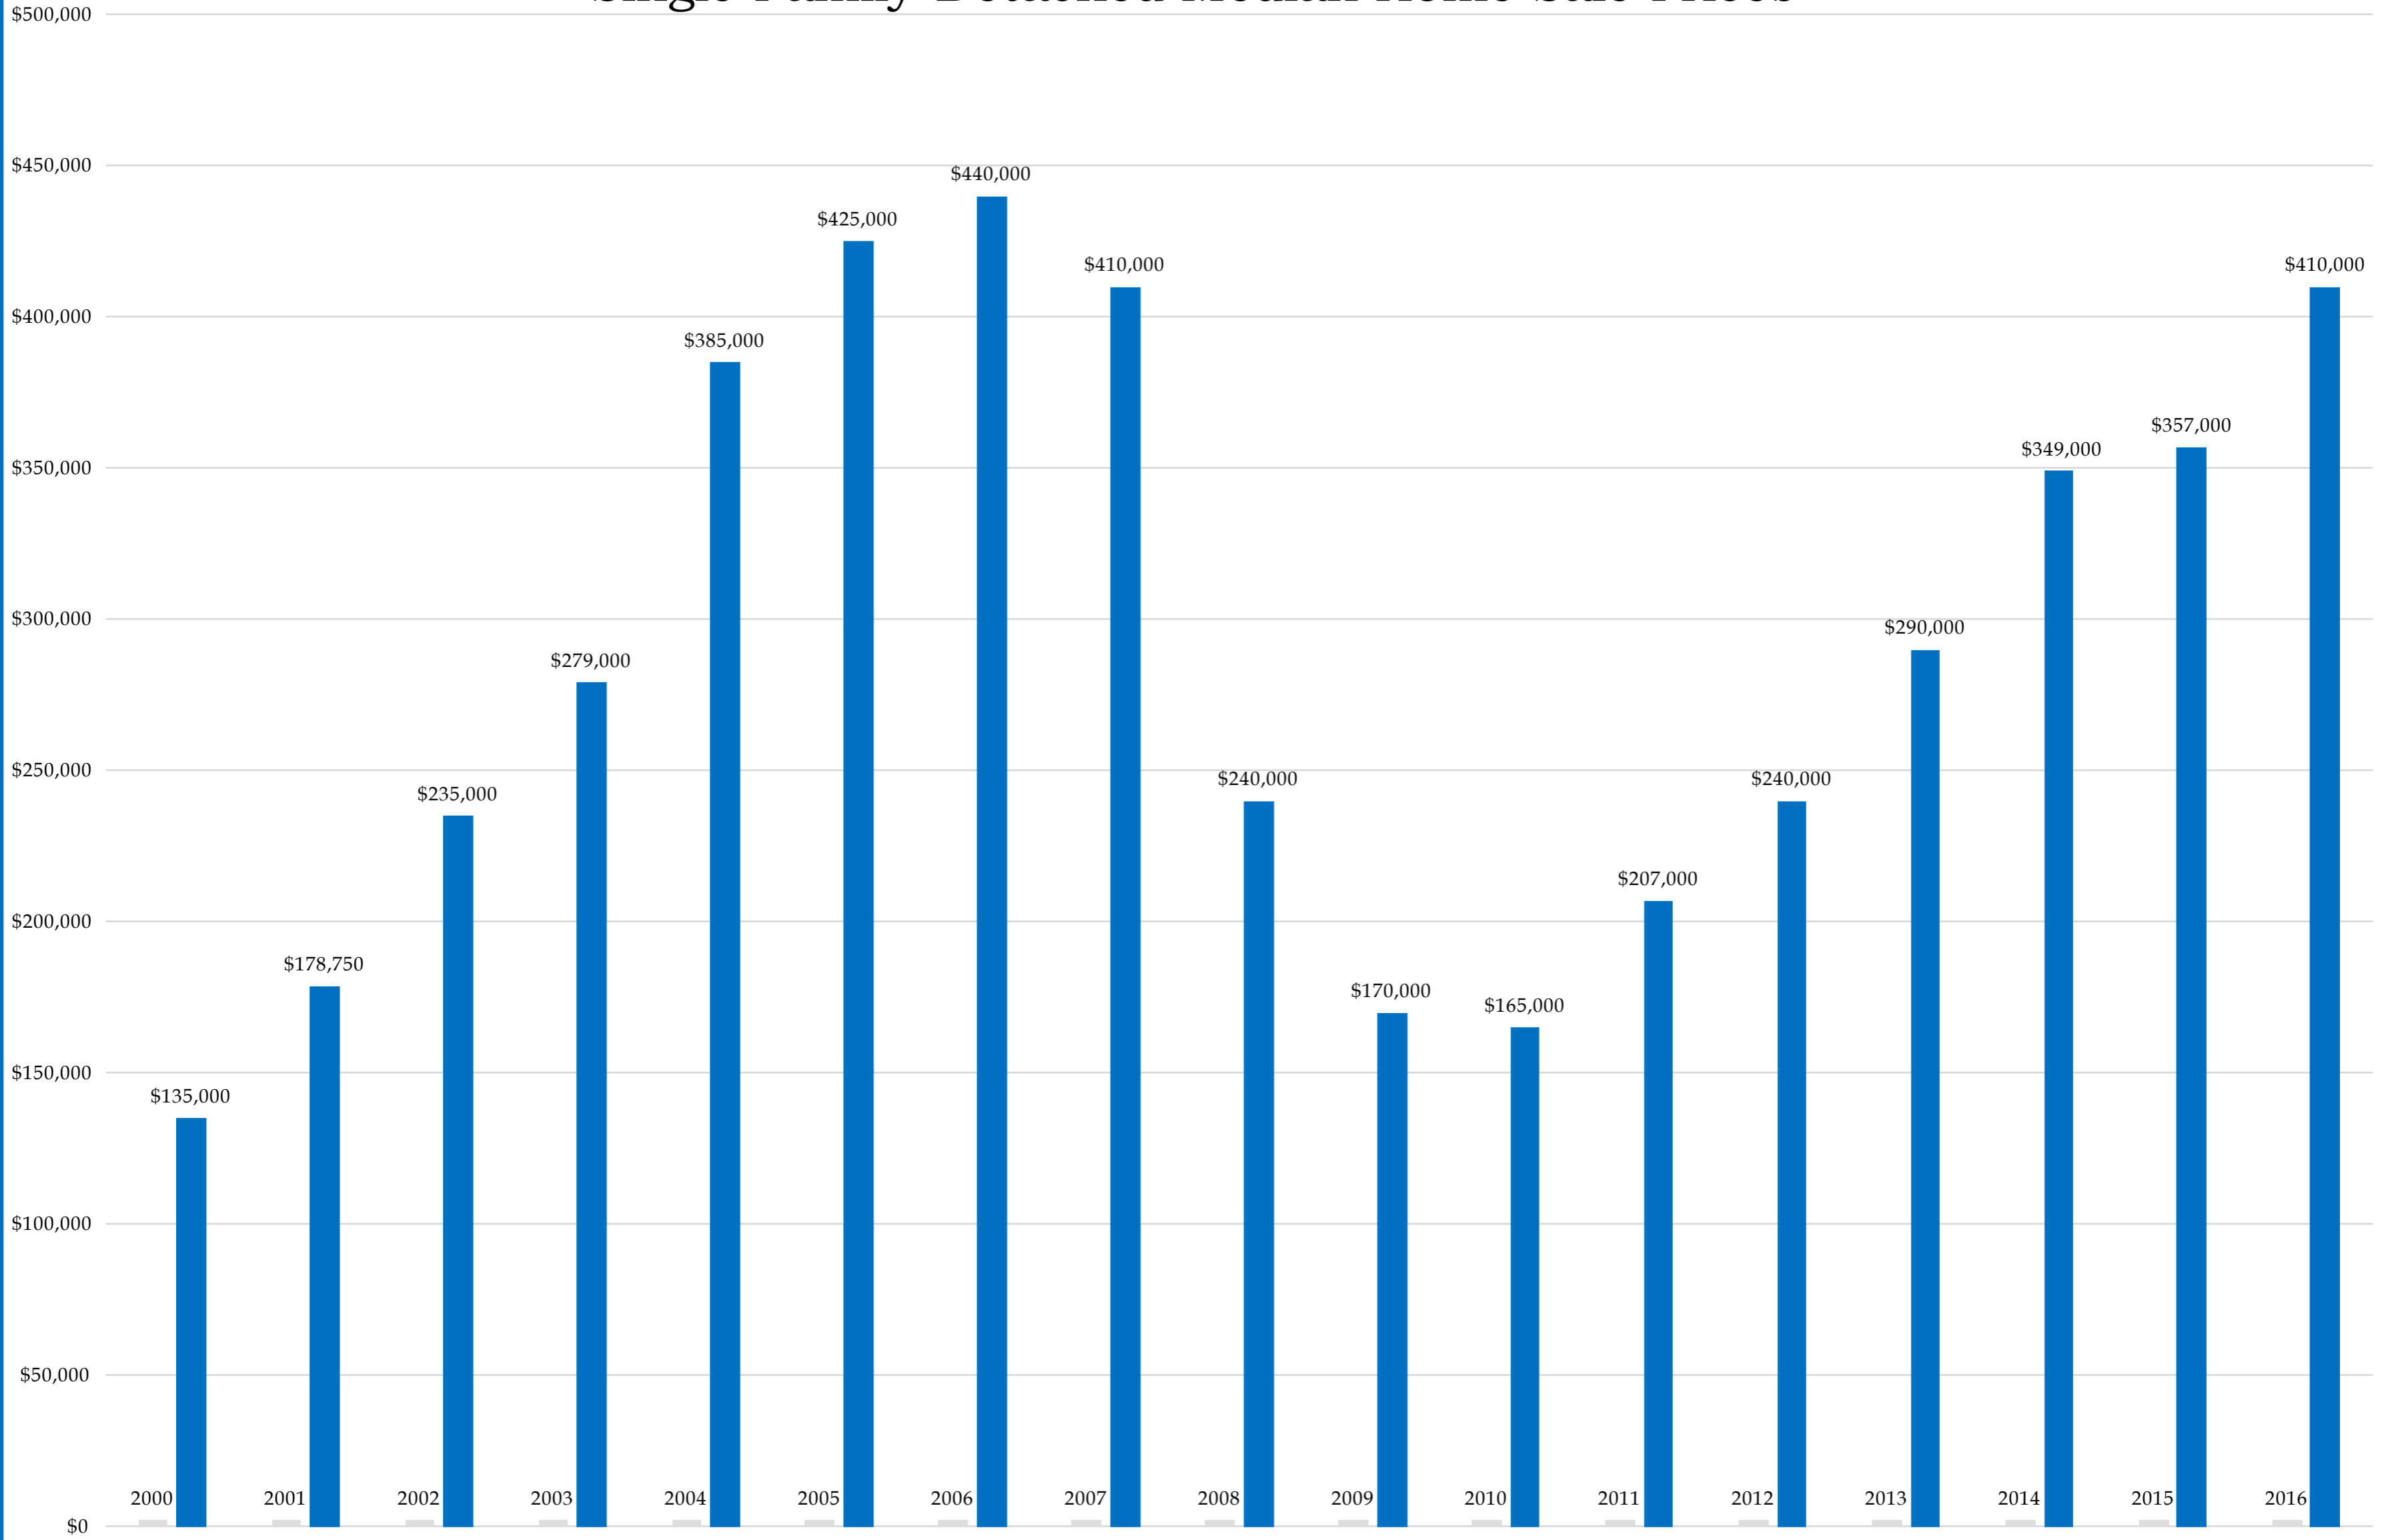

Fidelity National Title

92102 (2000-2016)

Single Family Detached Median Home Sale Prices

92102 (2000-2016) Condominium Median Home Sale Prices