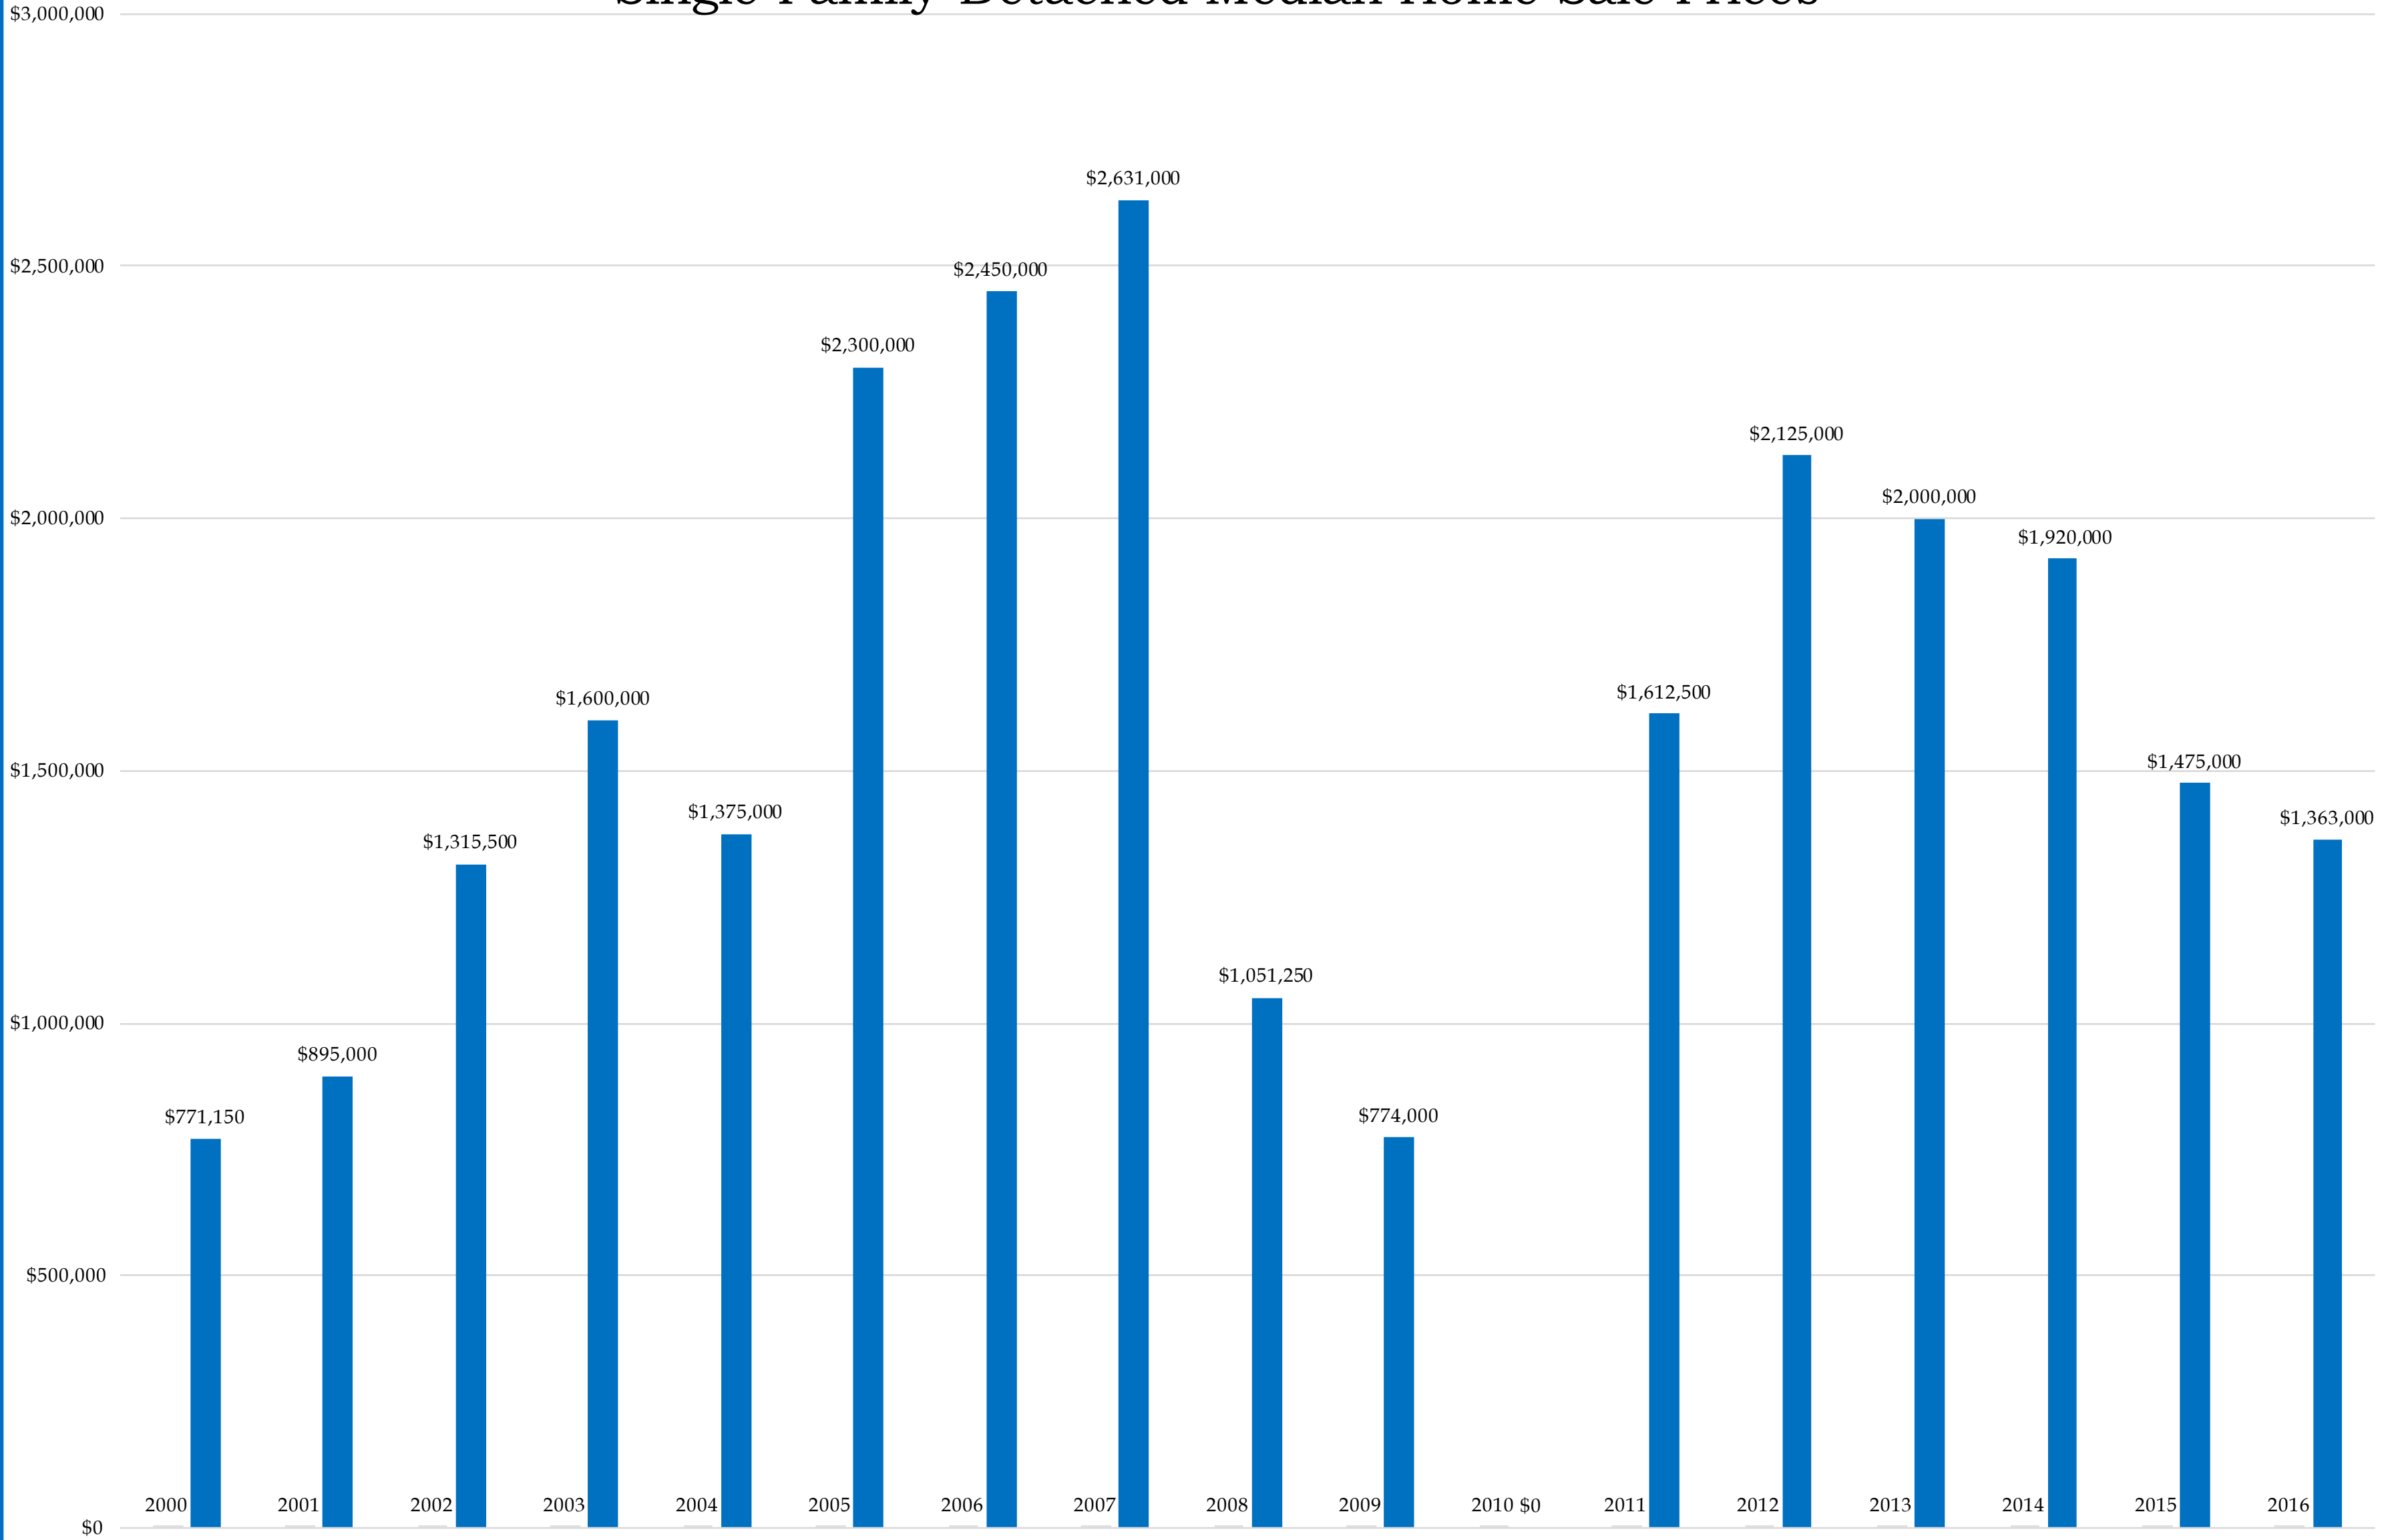

92091 (2000-2016)

Single Family Detached Median Home Sale Prices

92091 (2000-2016)

Condominium Median Home Sale Prices