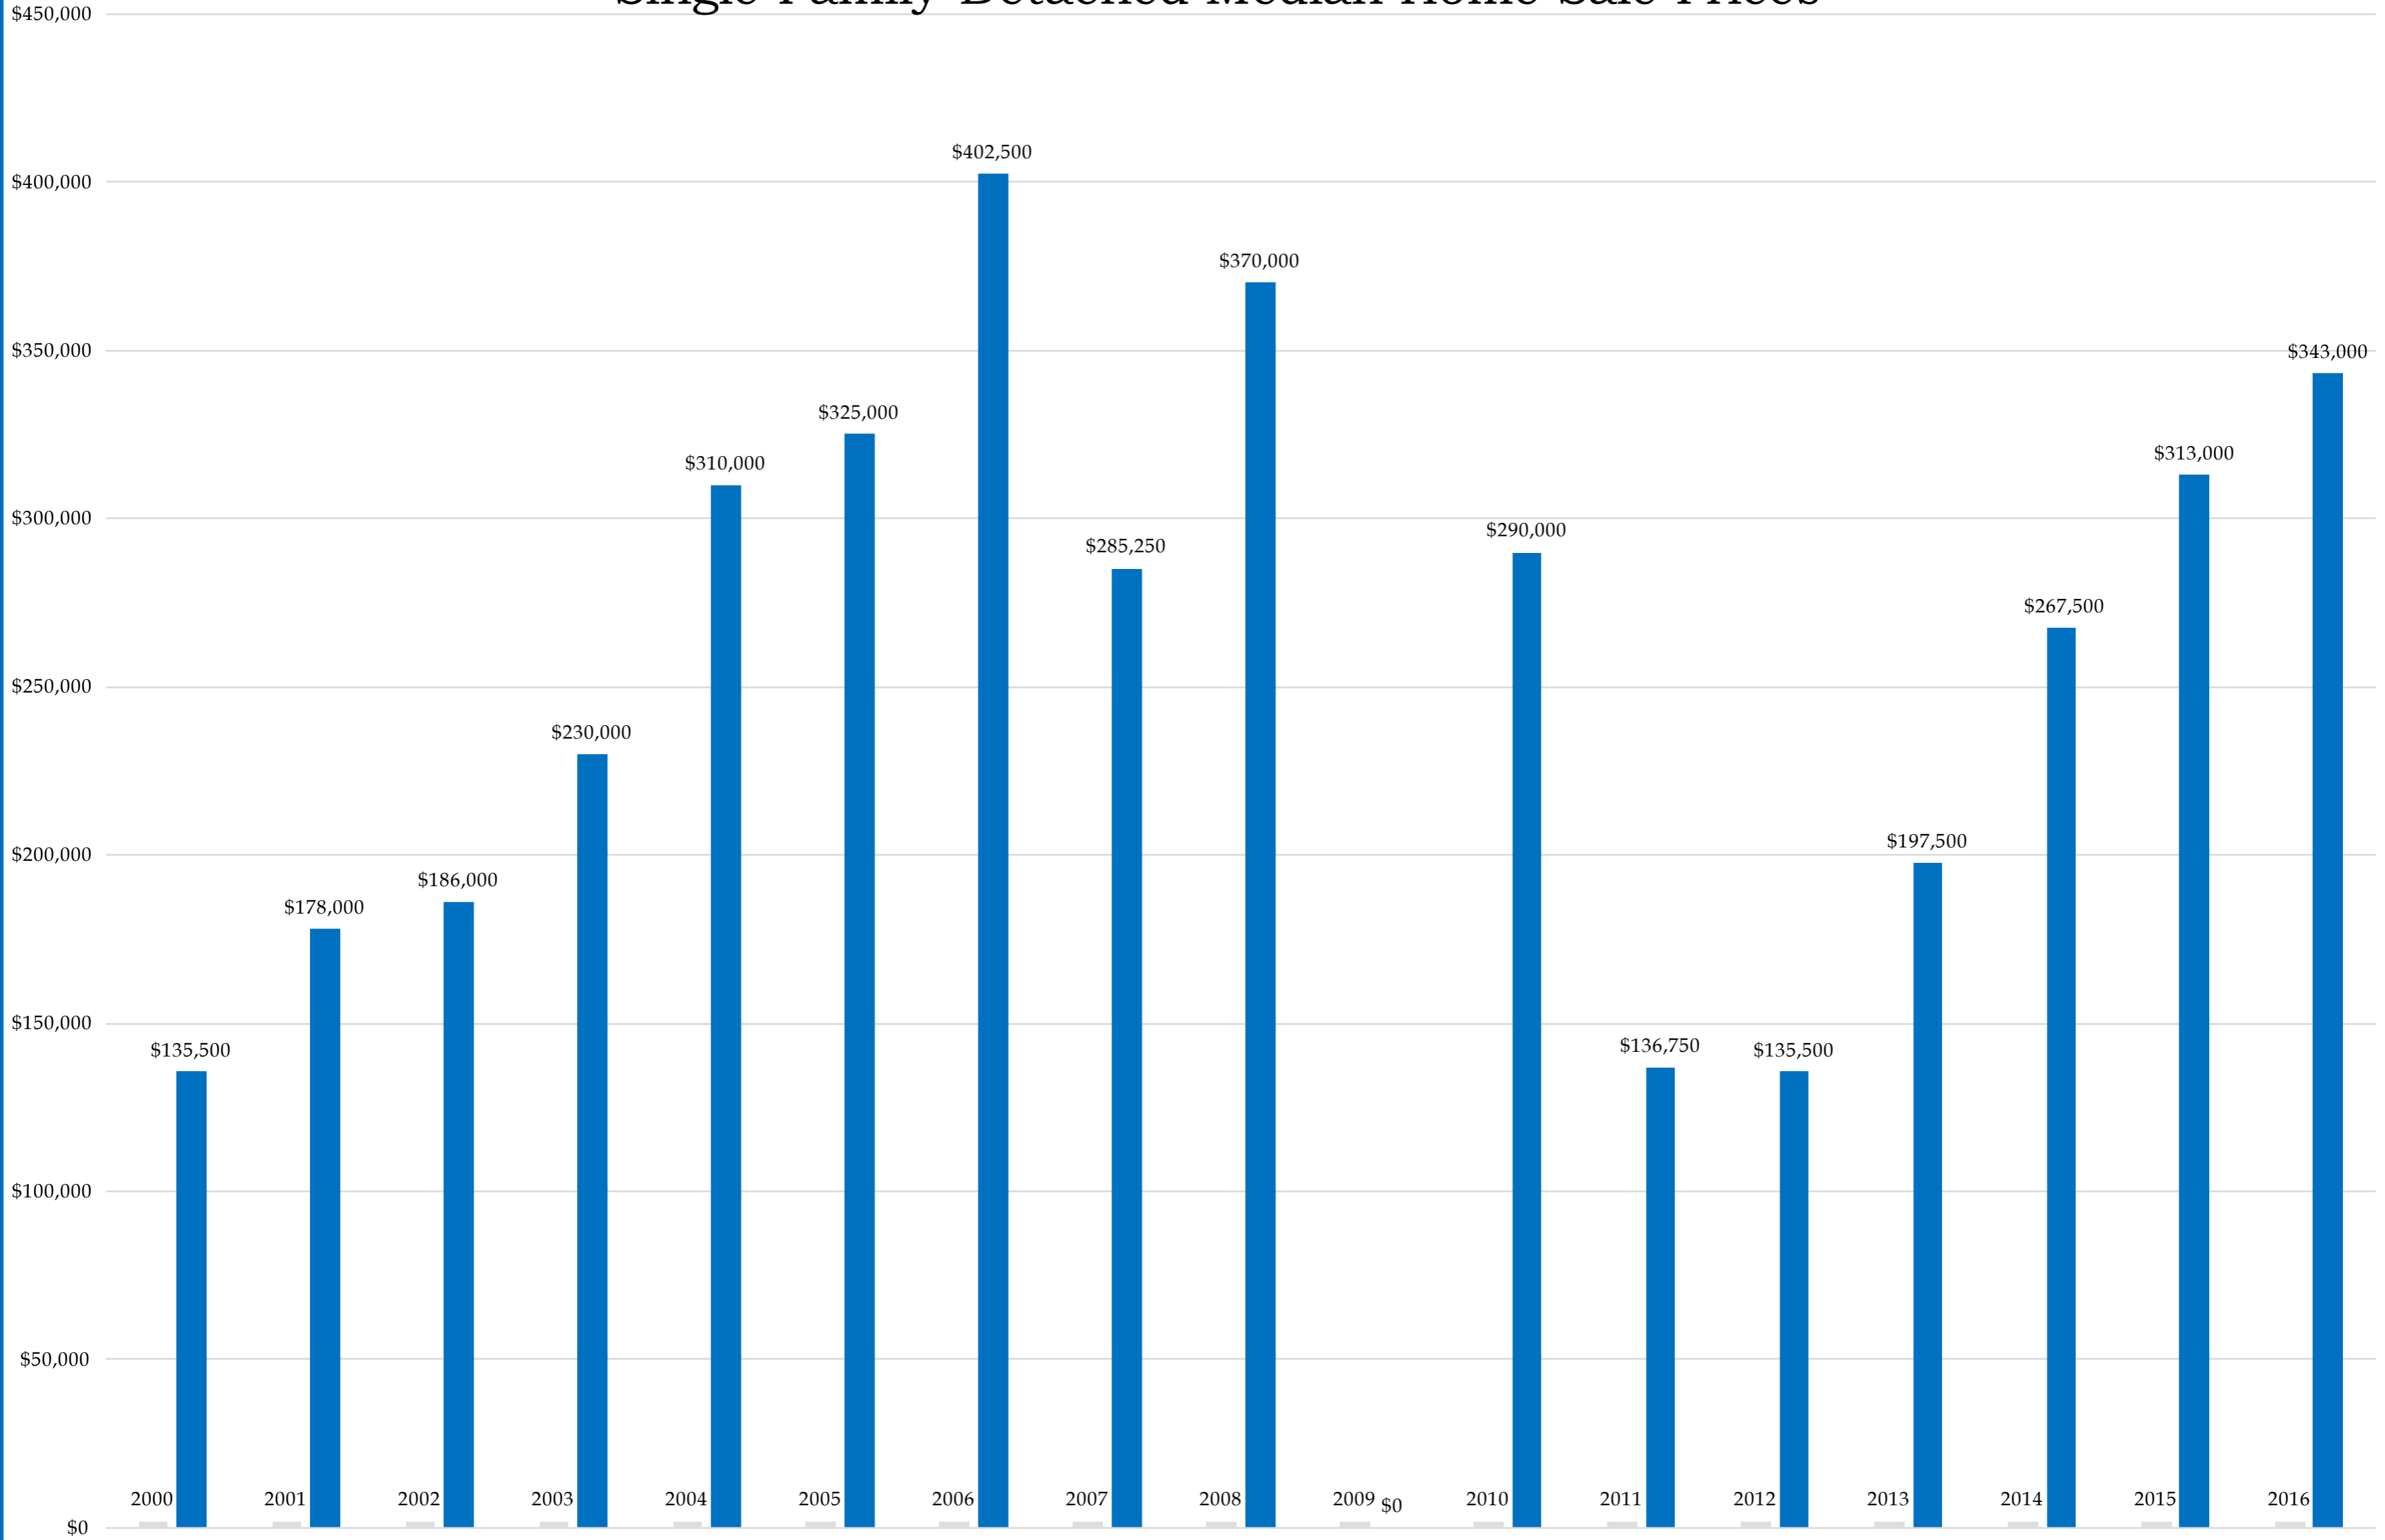

Single Family Detached Median Home Sale Prices

92086 (2000-2016)

Condominium Median Home Sale Prices