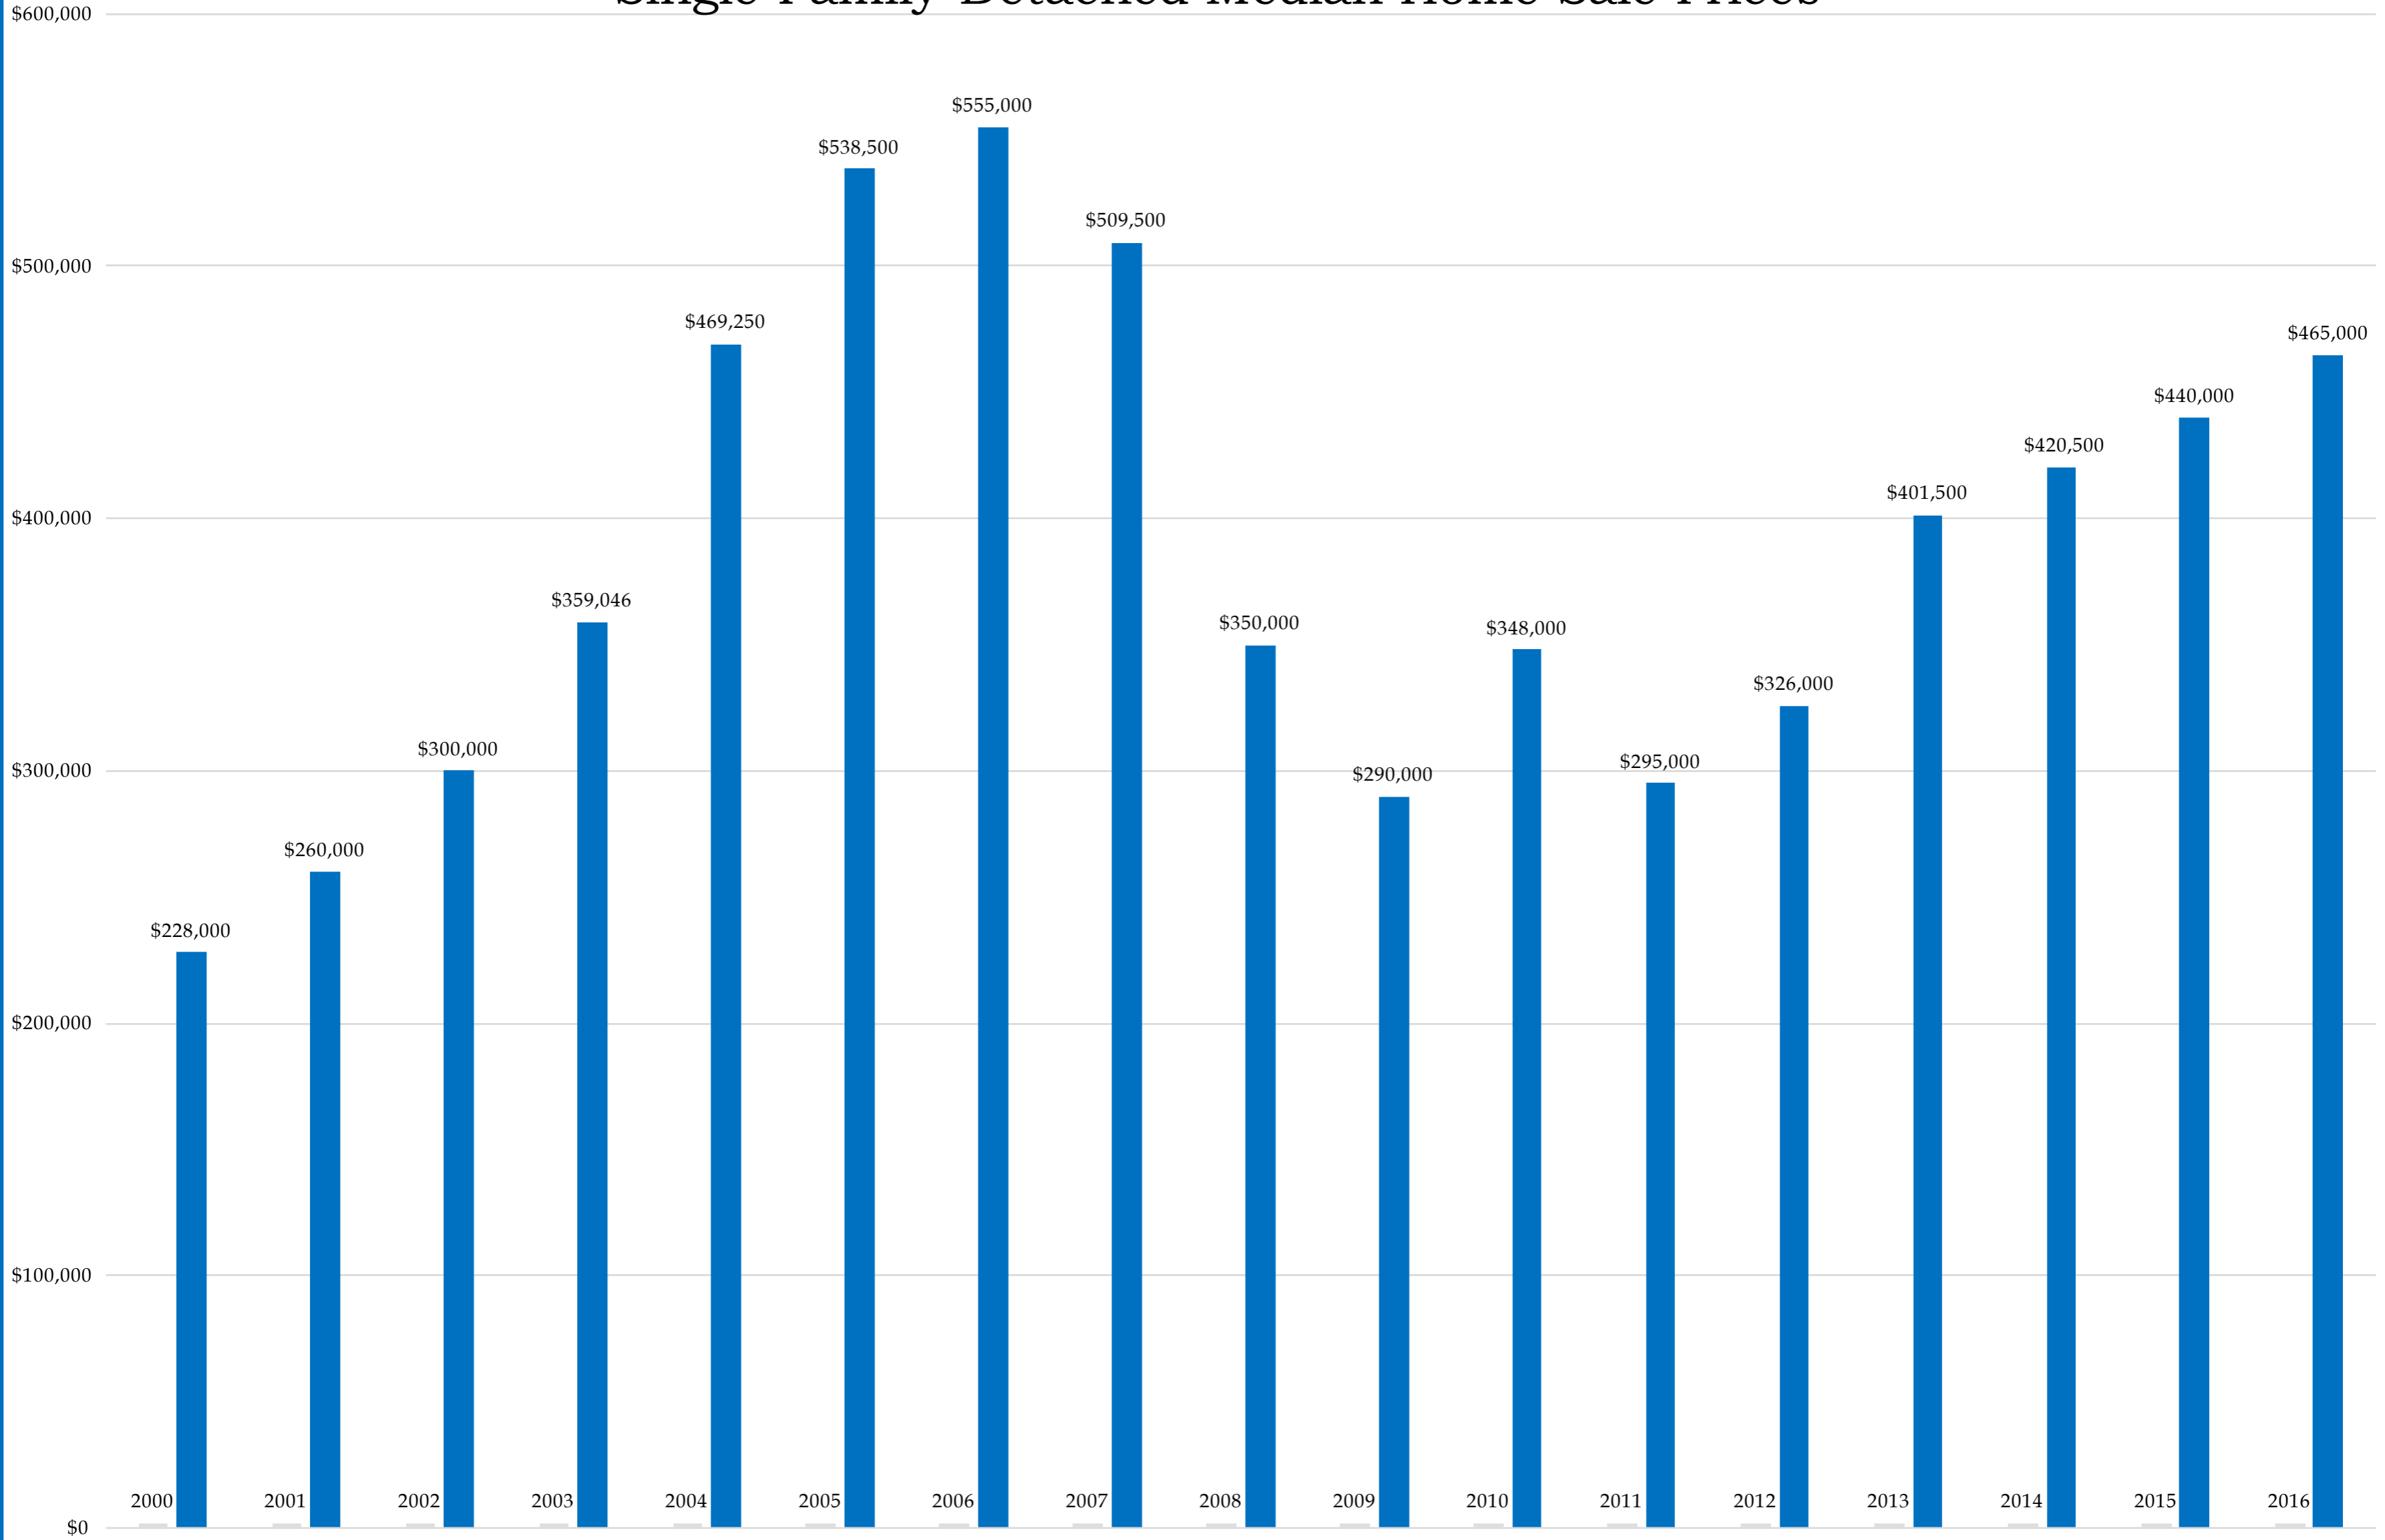

# 92084 (2000-2016)

## Single Family Detached Median Home Sale Prices