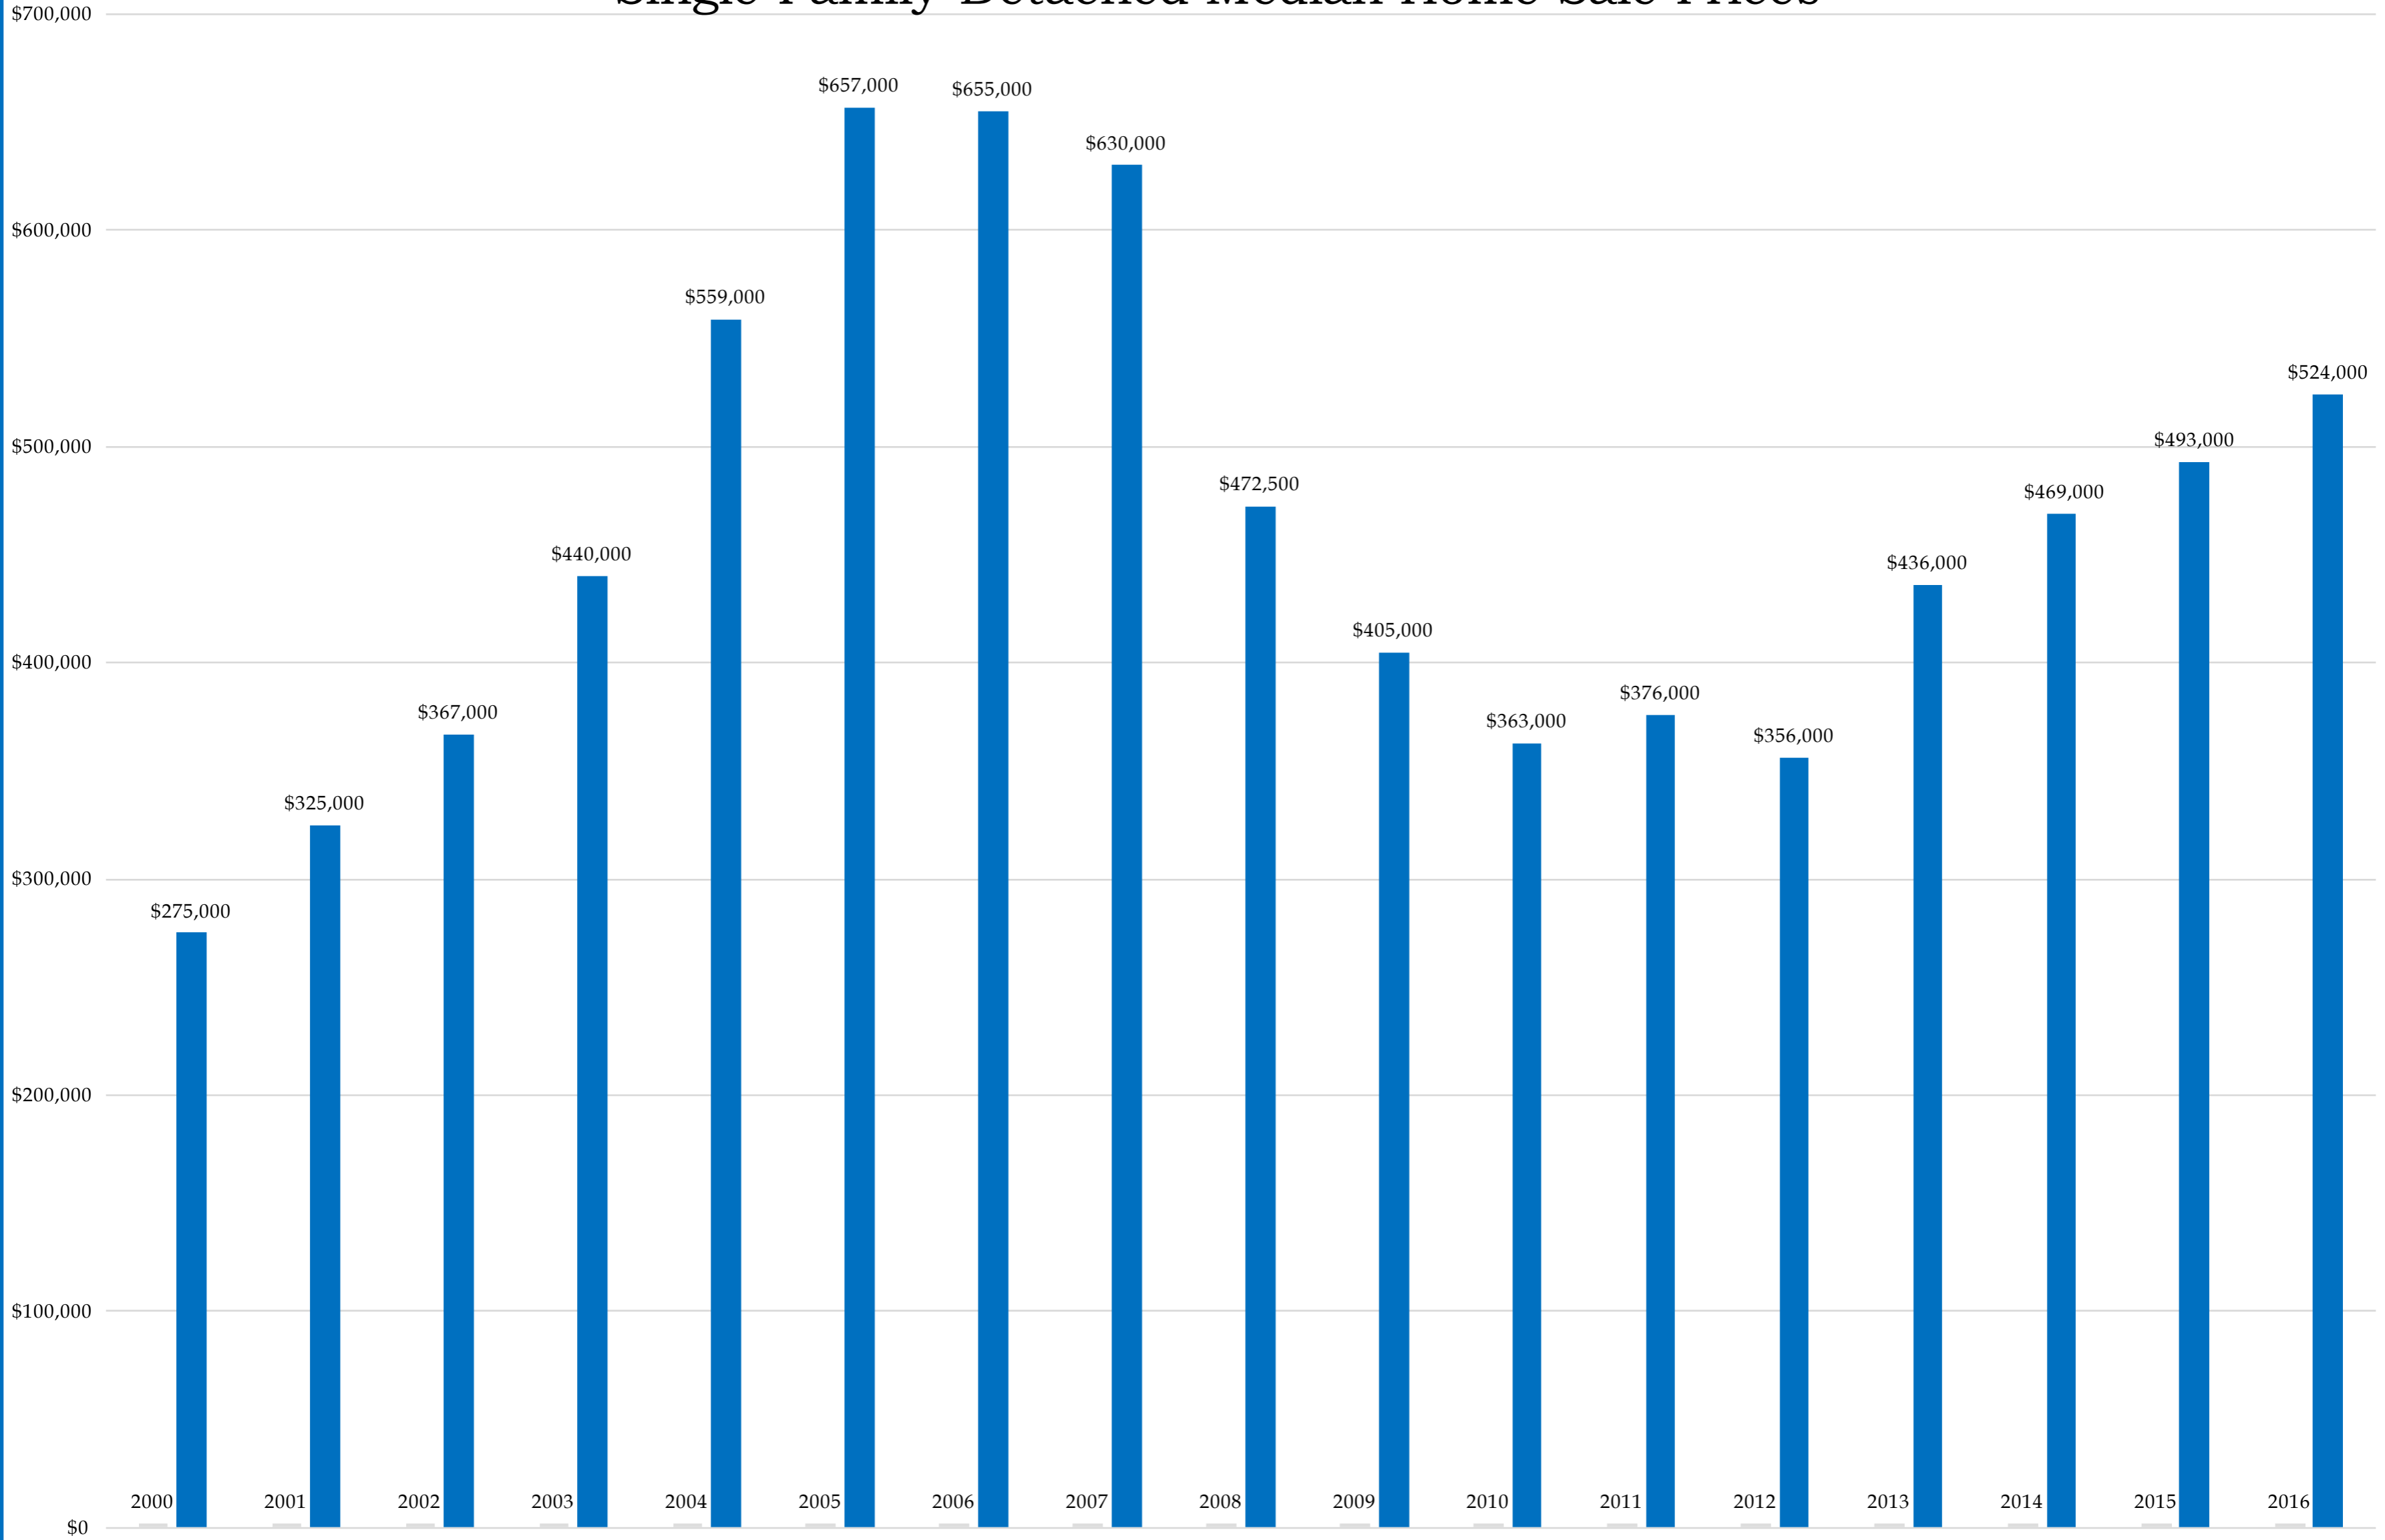

92082 (2000-2016)

Single Family Detached Median Home Sale Prices

Condominium Median Home Sale Prices