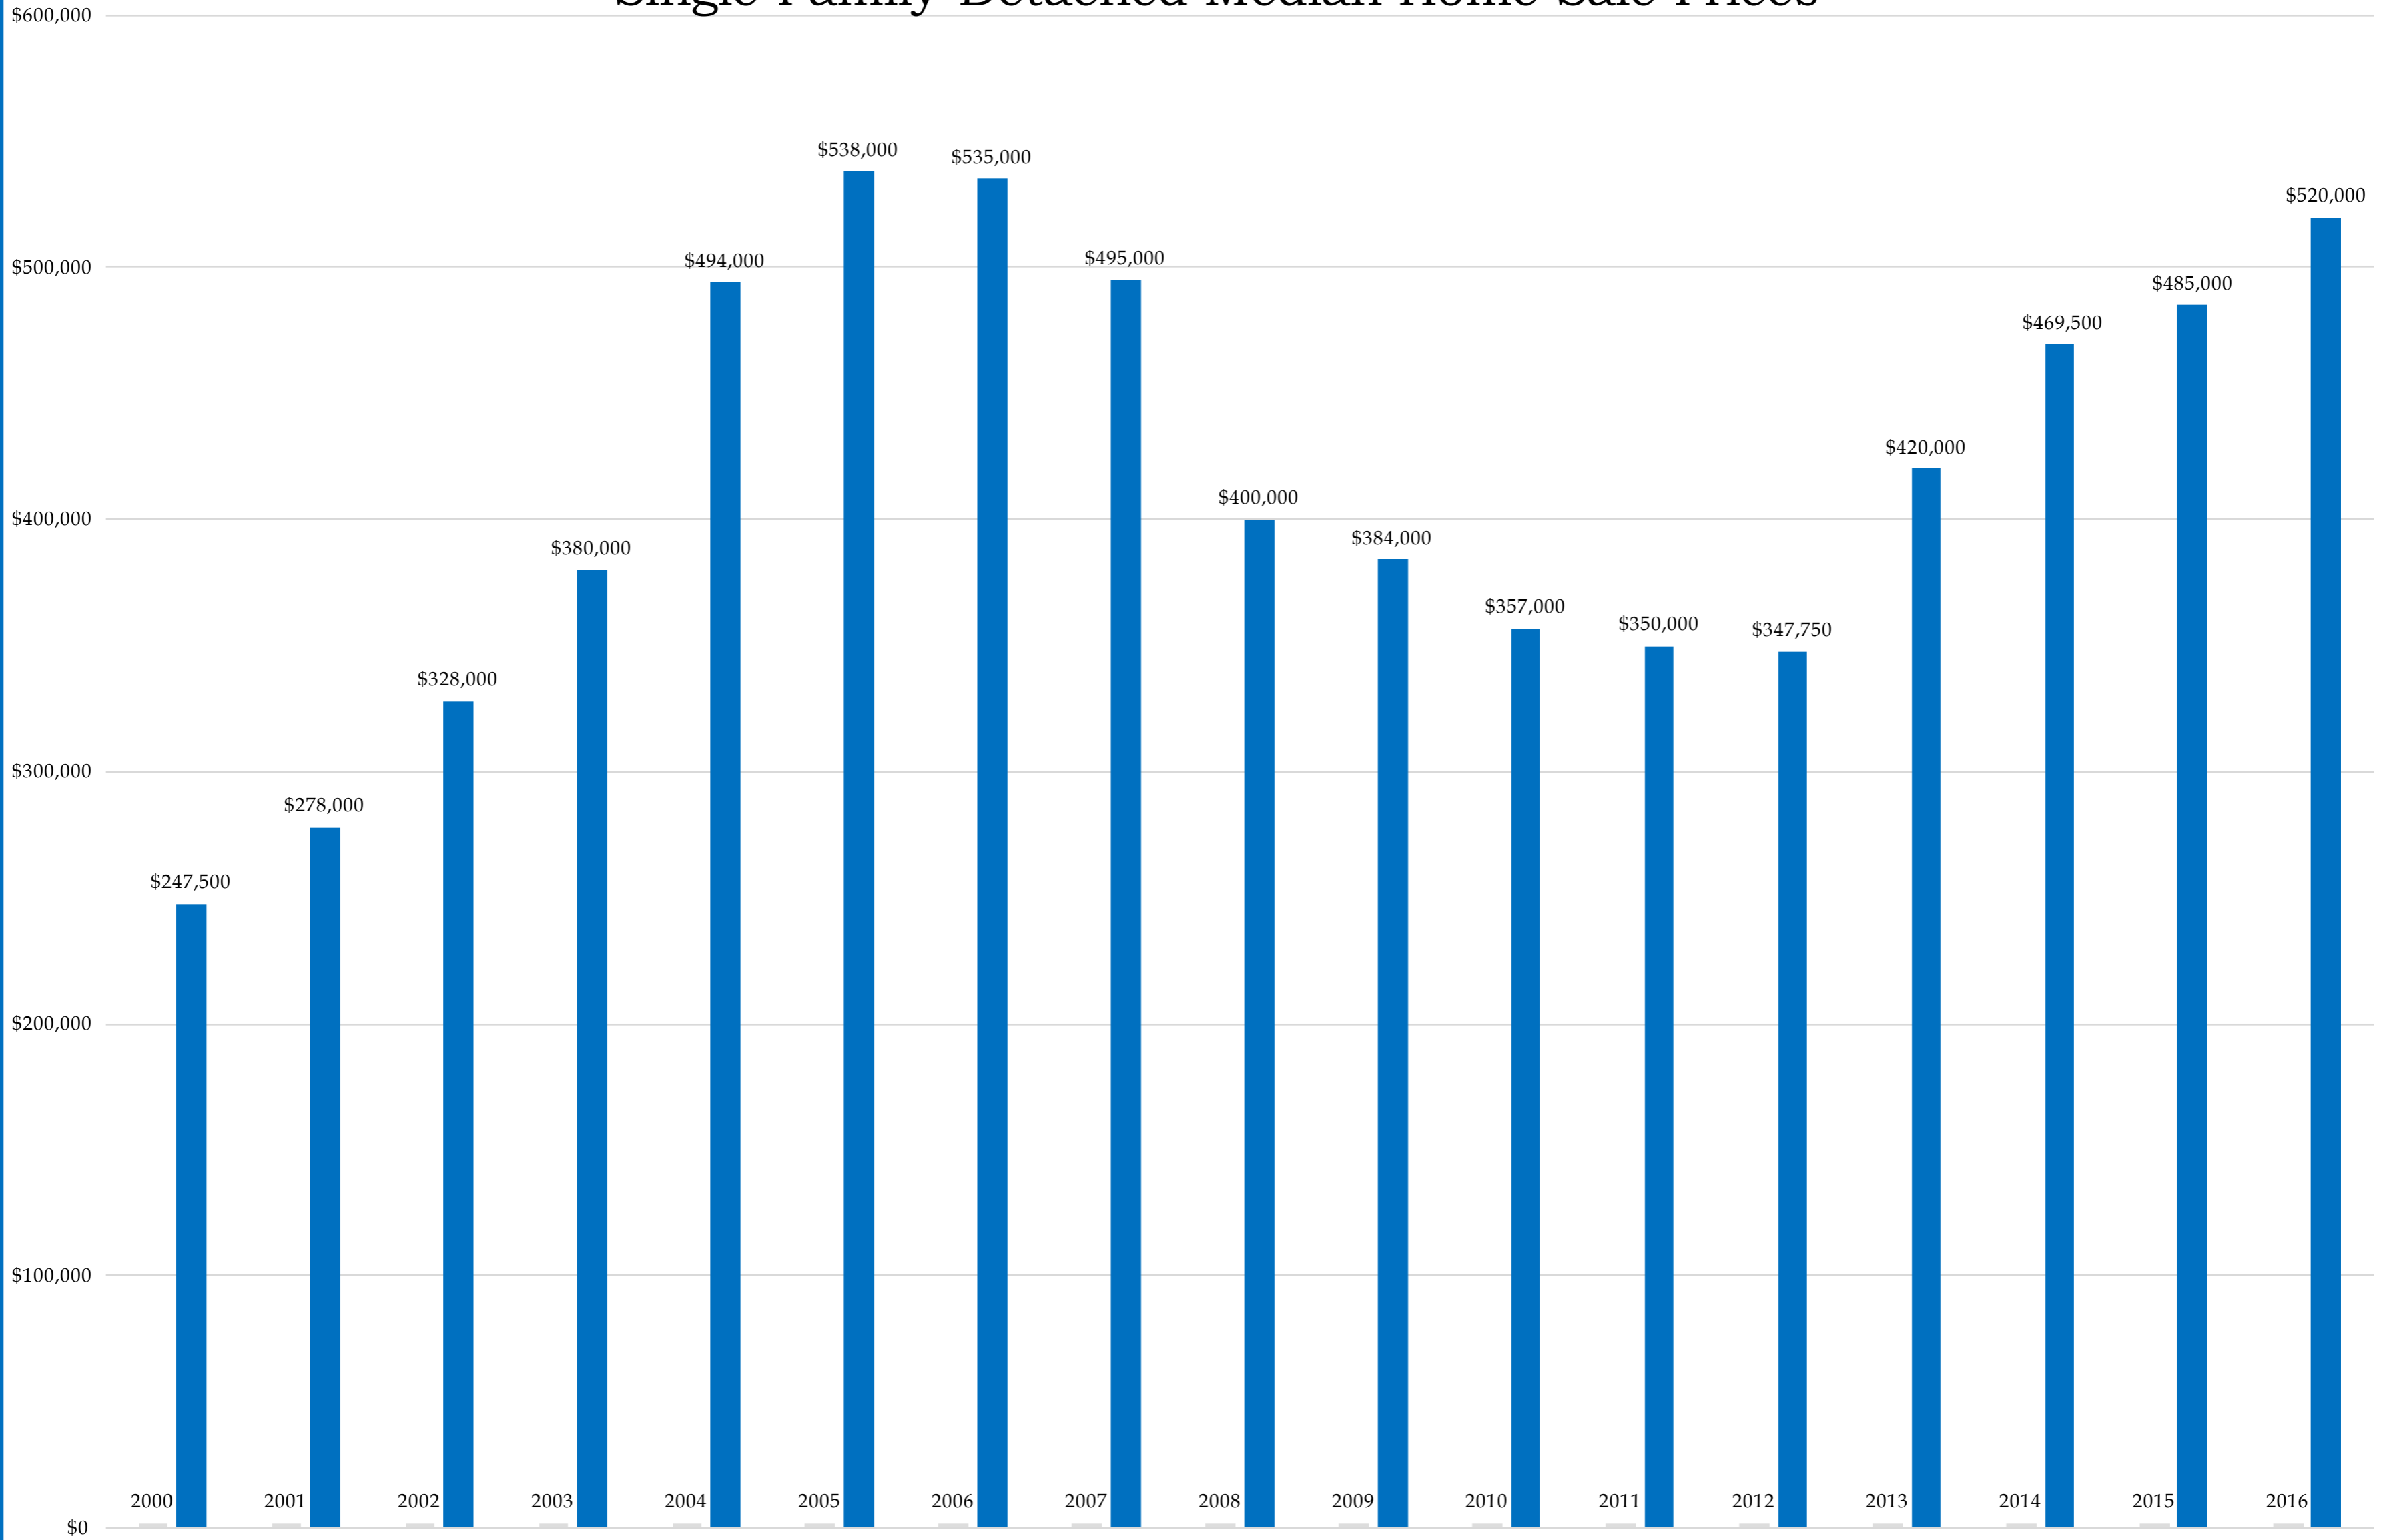

92081 (2000-2016)

Single Family Detached Median Home Sale Prices

92081 (2000-2016)

Condominium Median Home Sale Prices