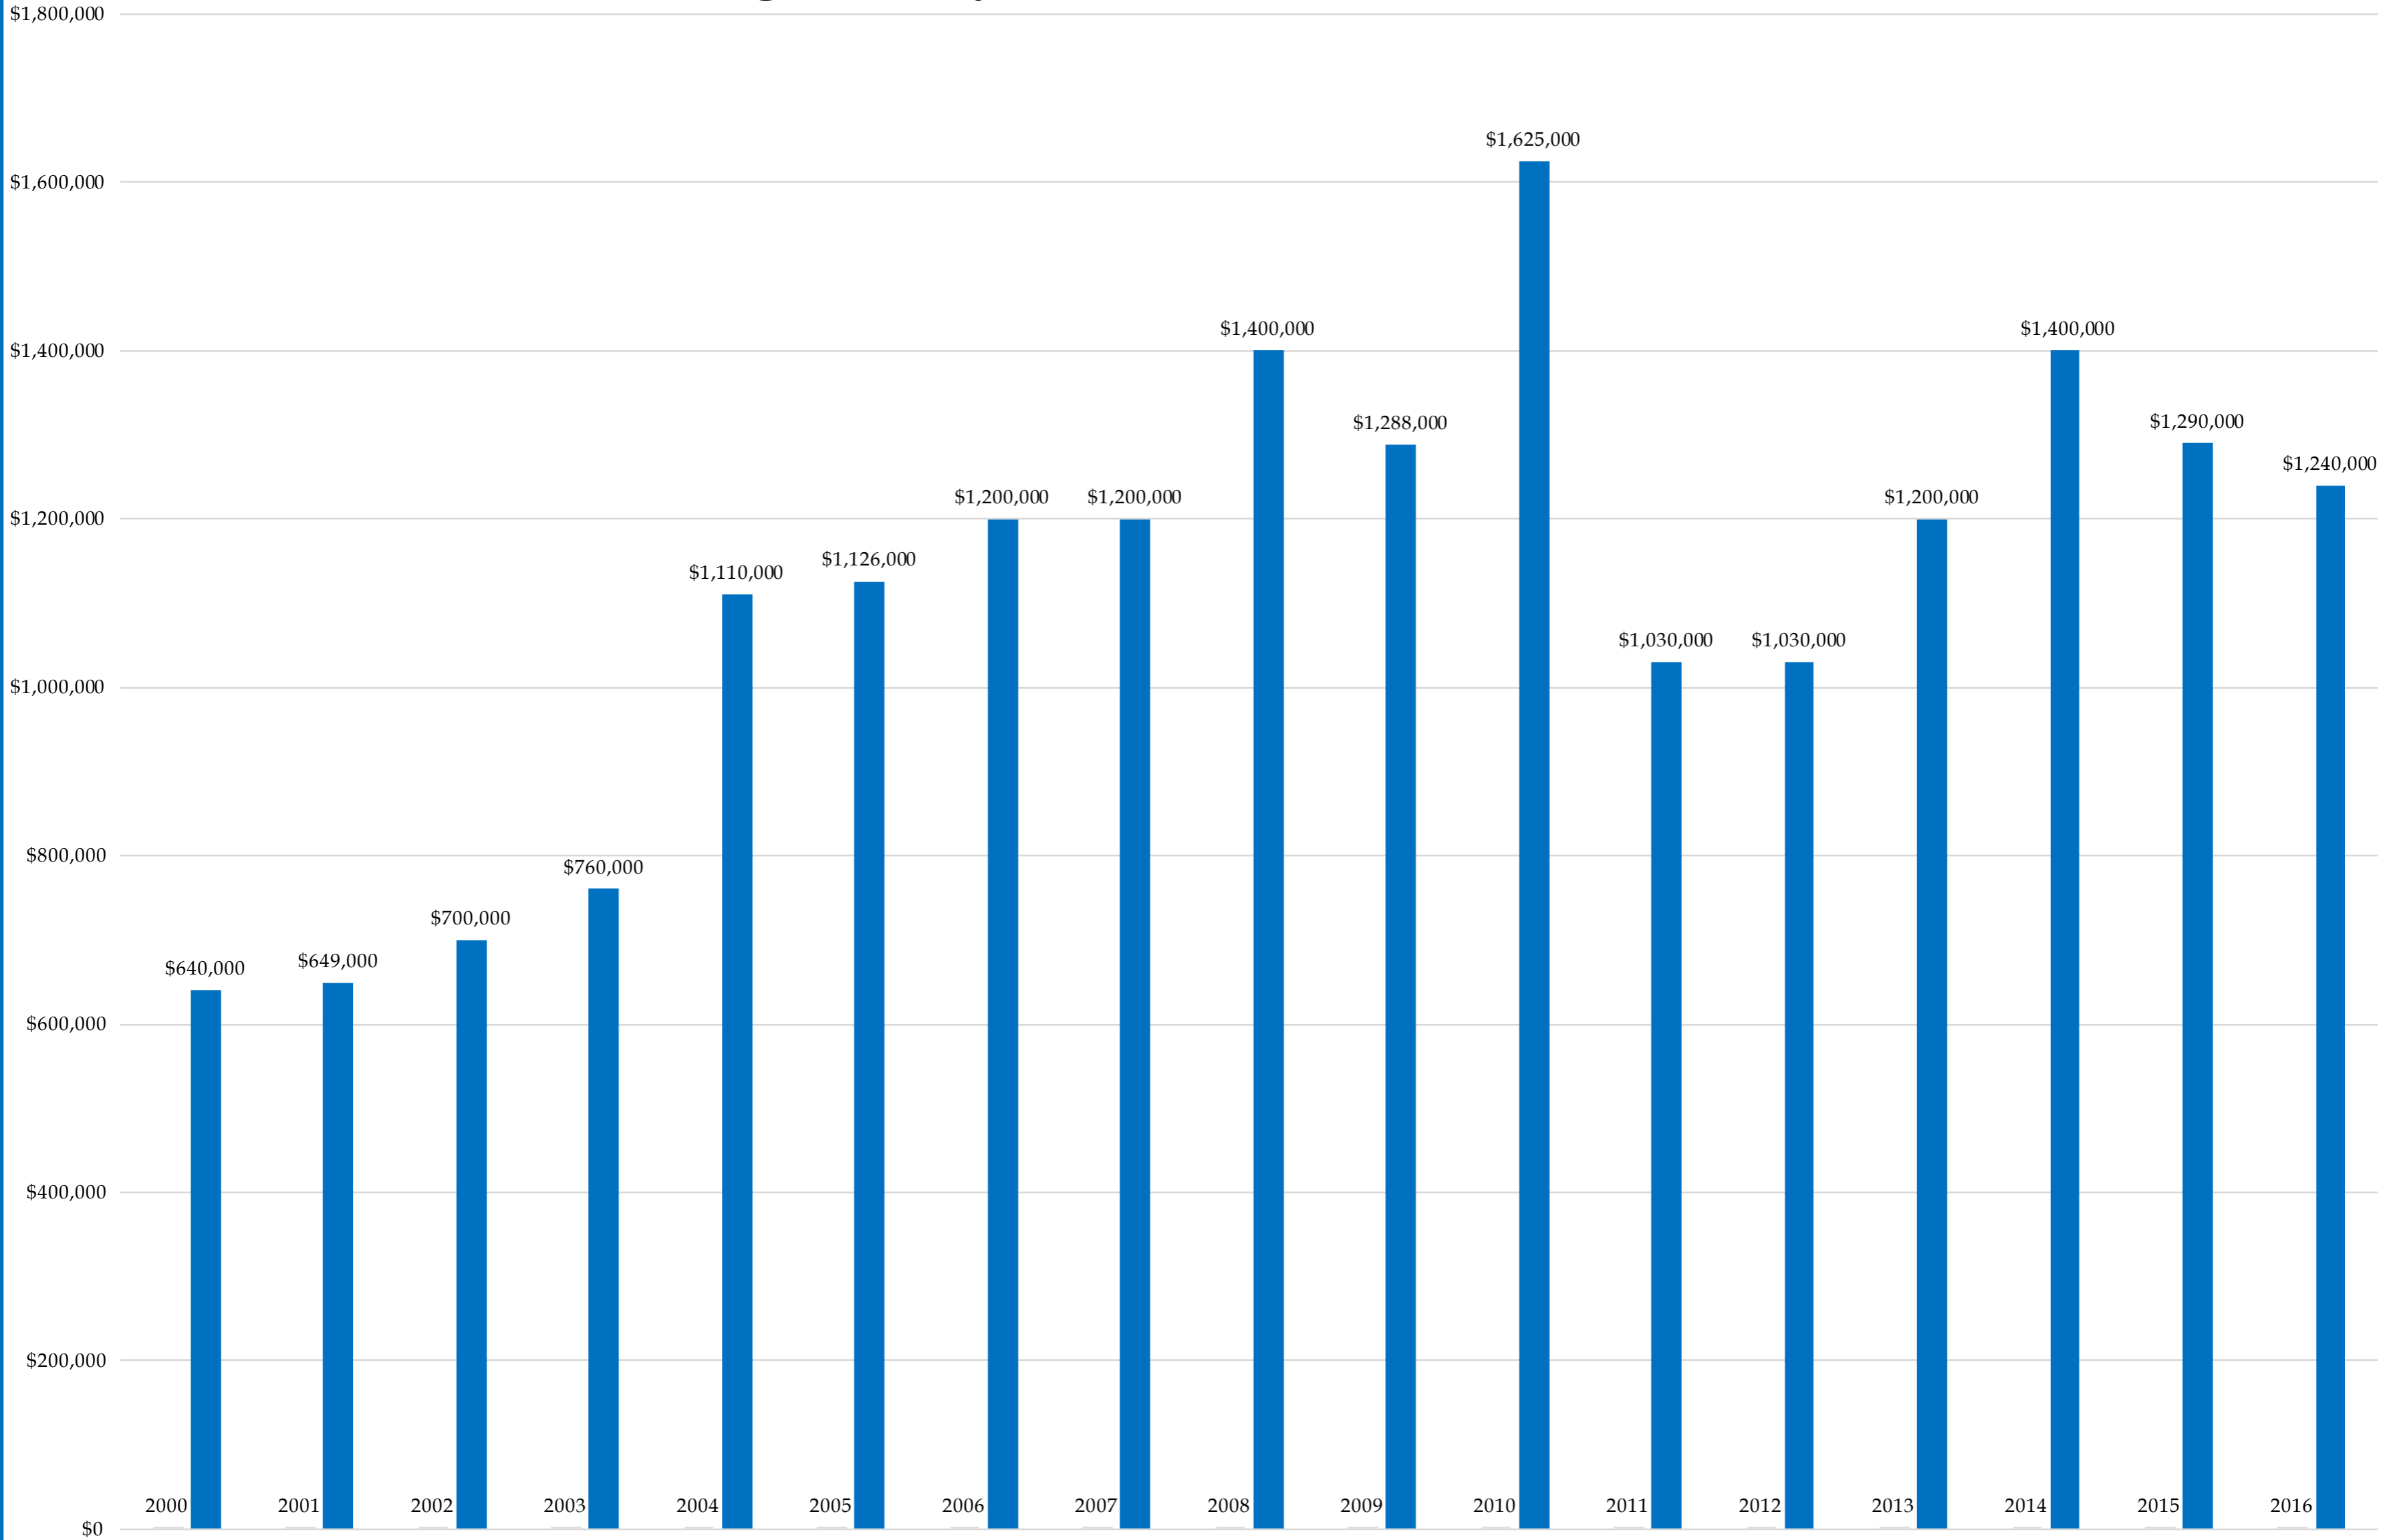

# 92075 (2000-2016)

## Single Family Detached Median Home Sale Prices