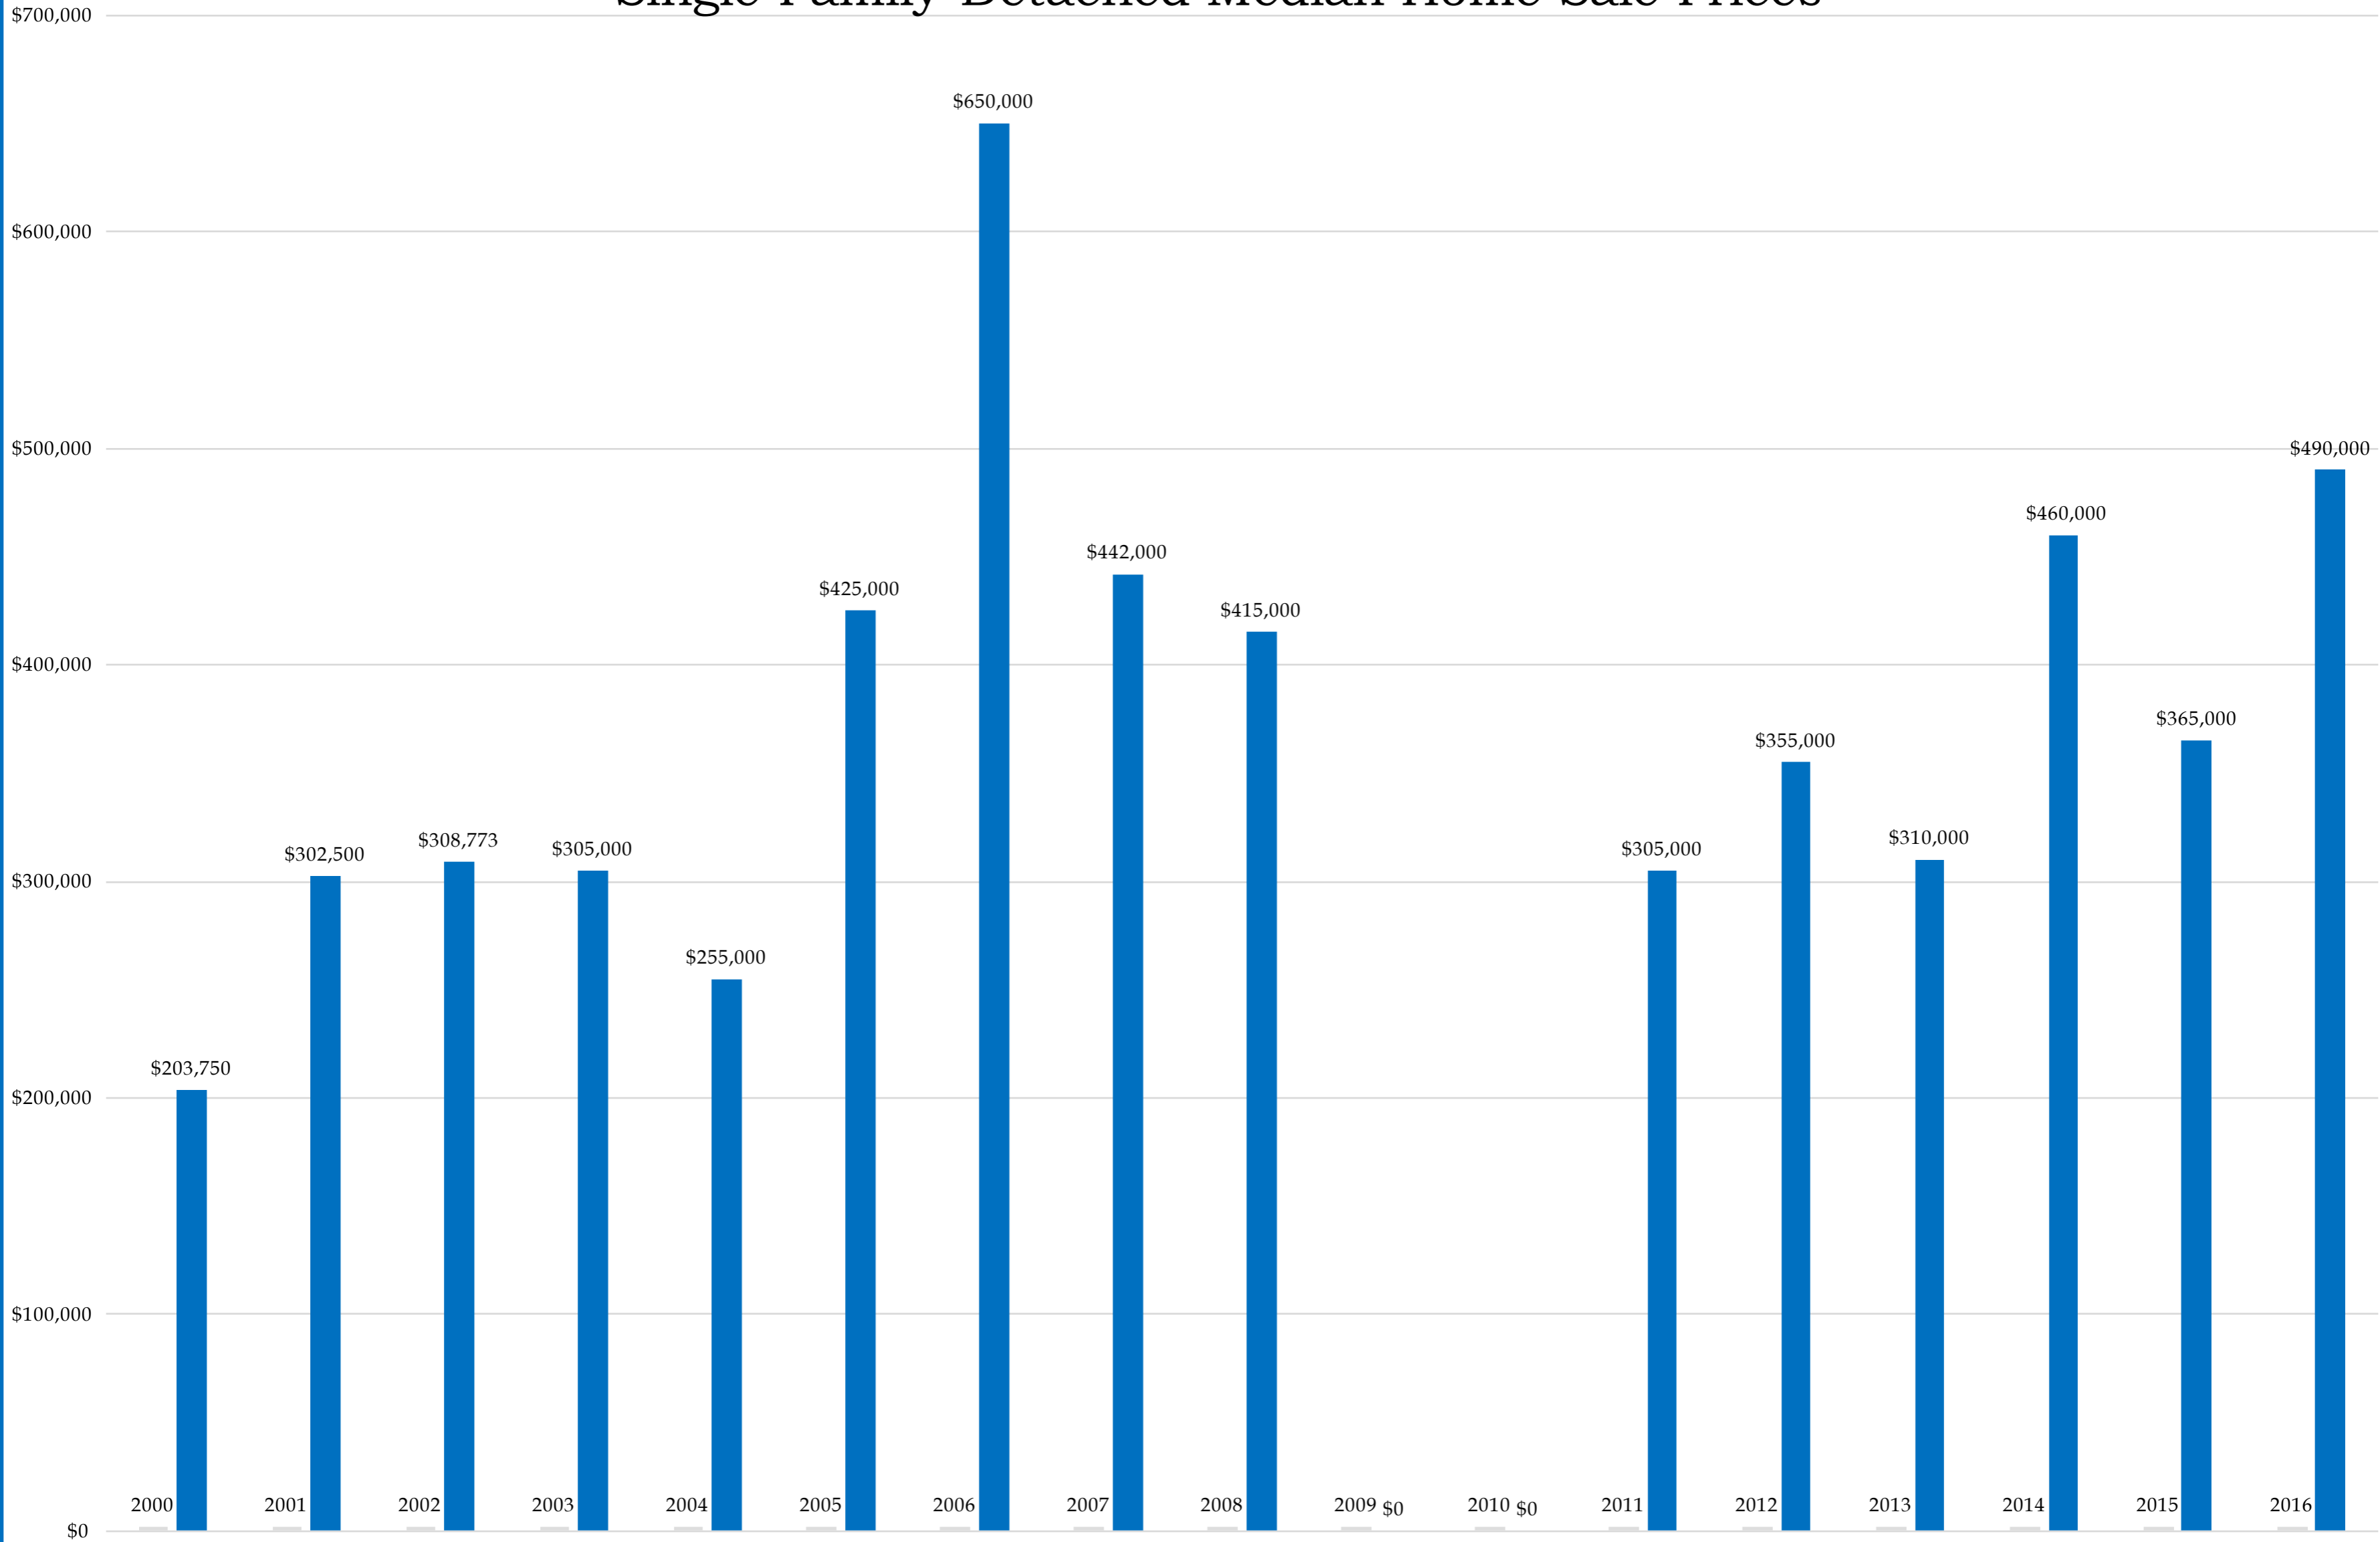

# 92070 (2000-2016)

## Single Family Detached Median Home Sale Prices