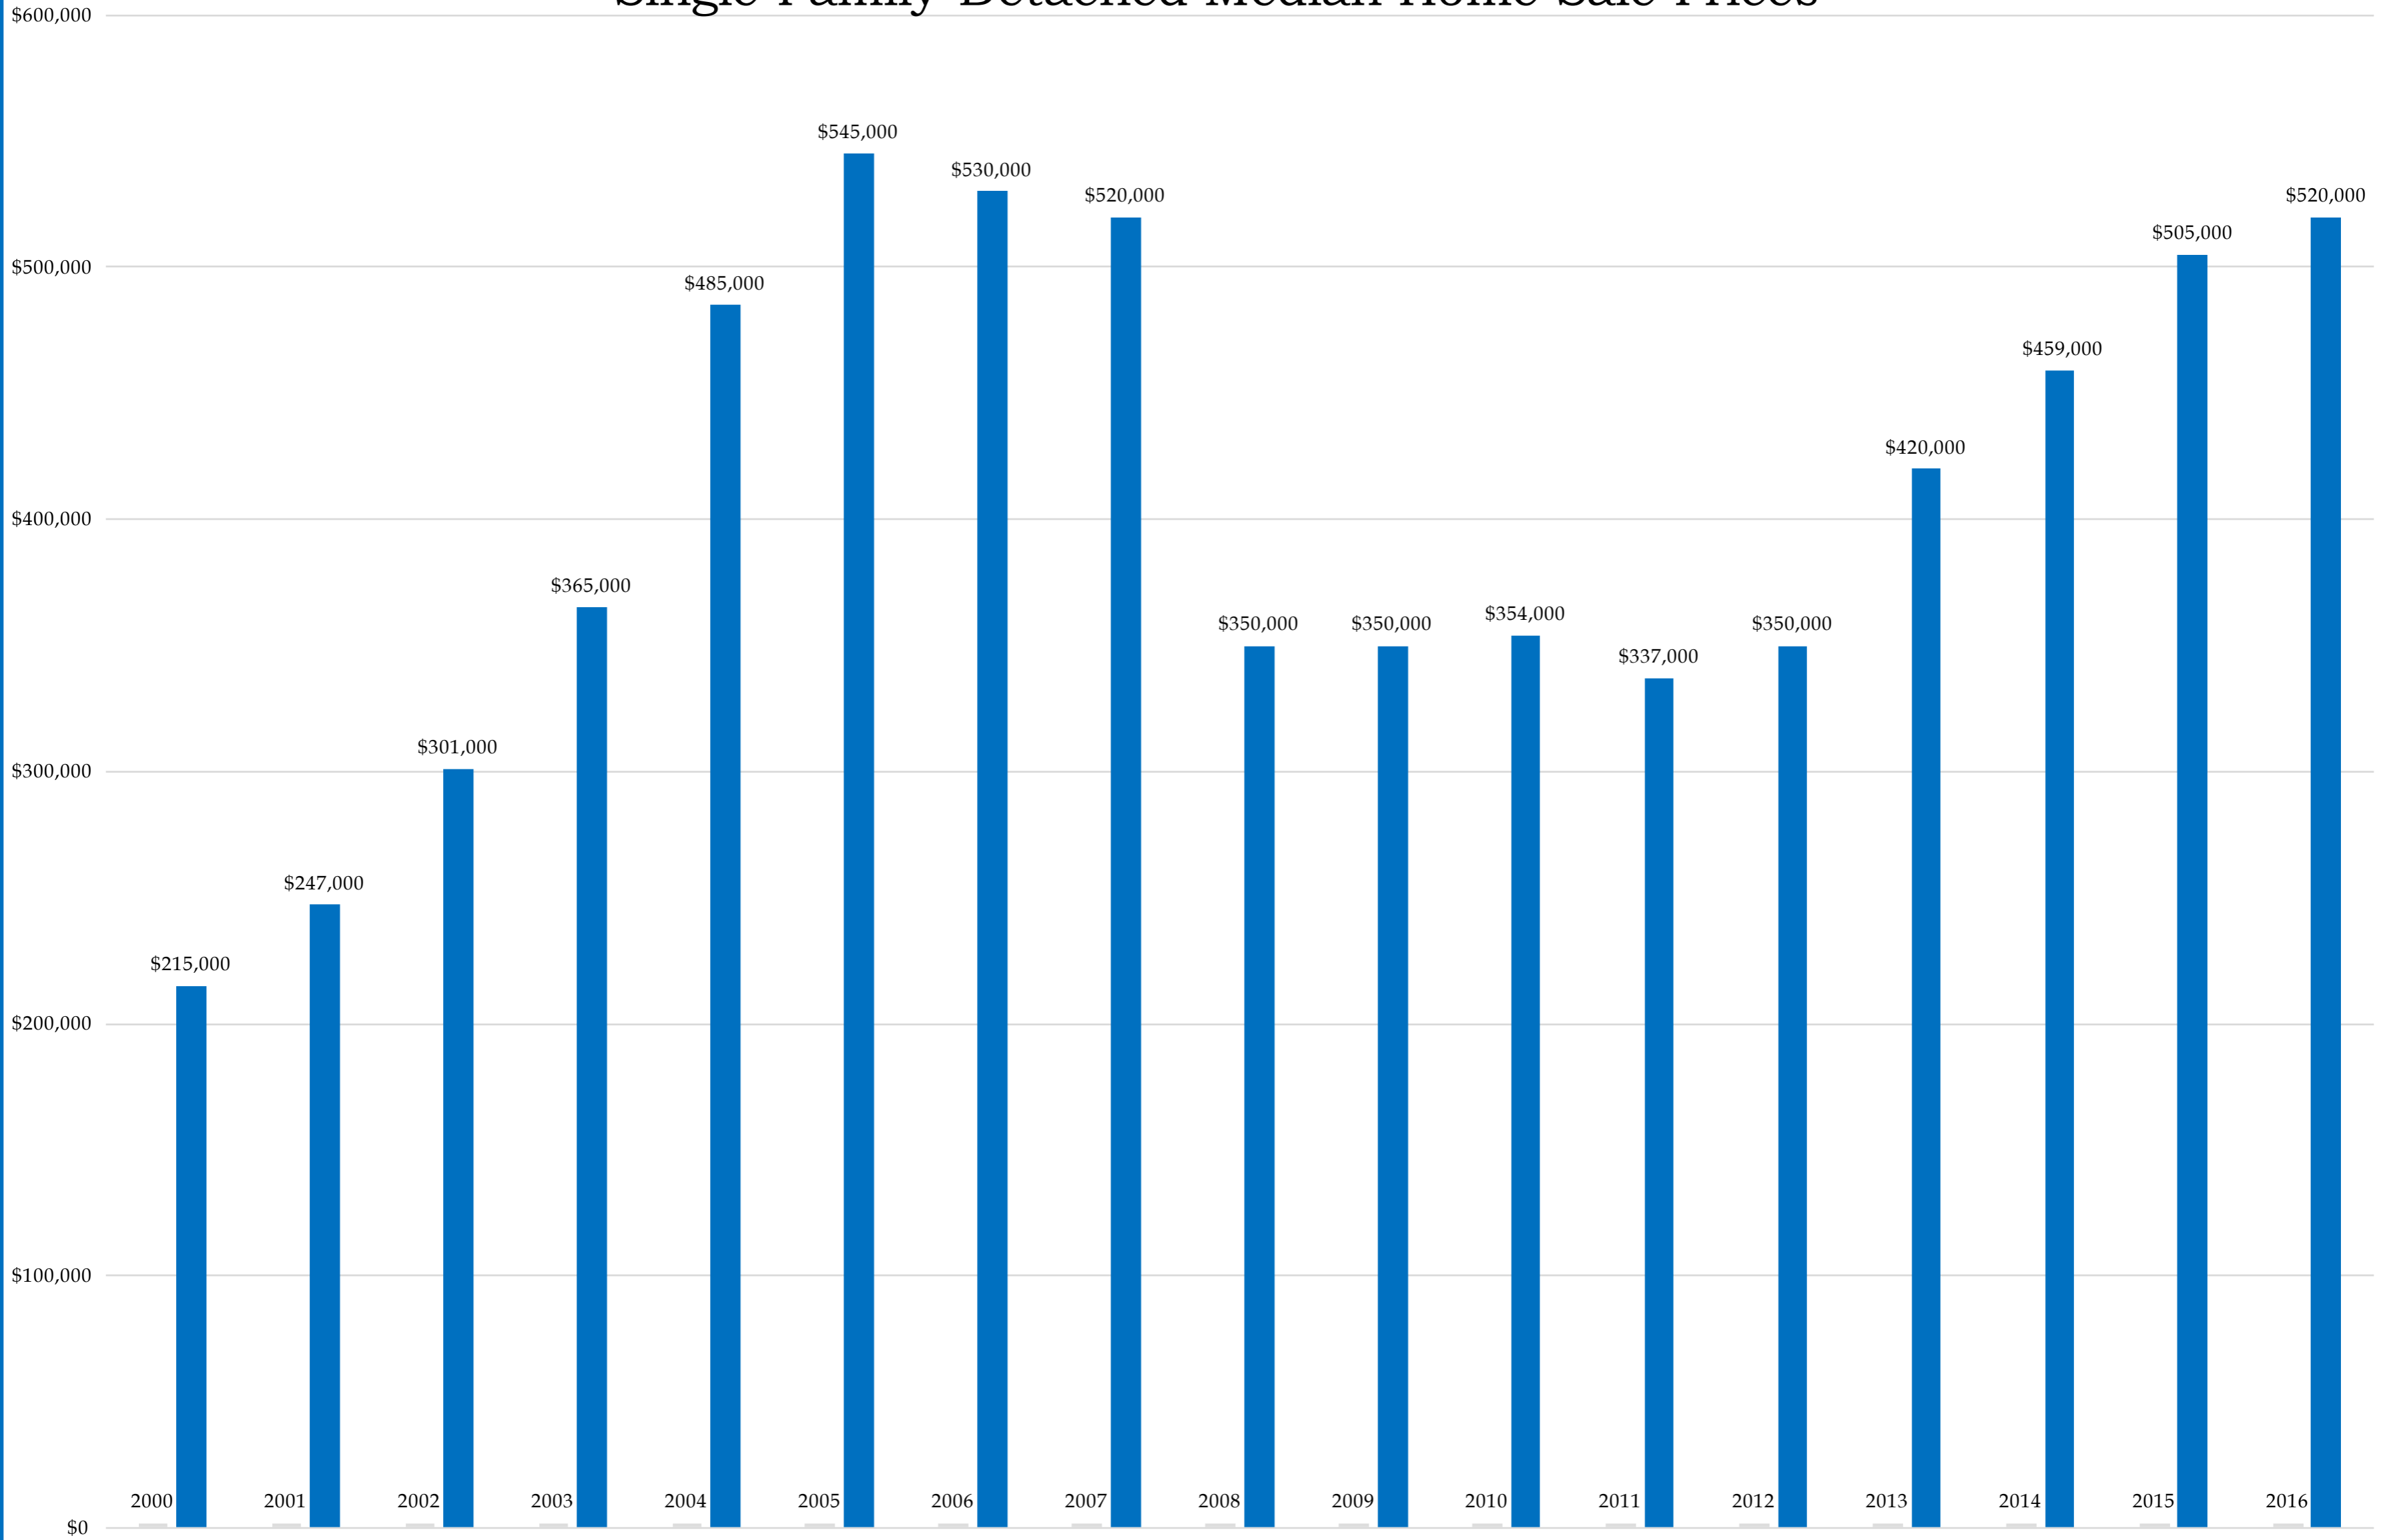

# 92069 (2000-2016)

## Single Family Detached Median Home Sale Prices