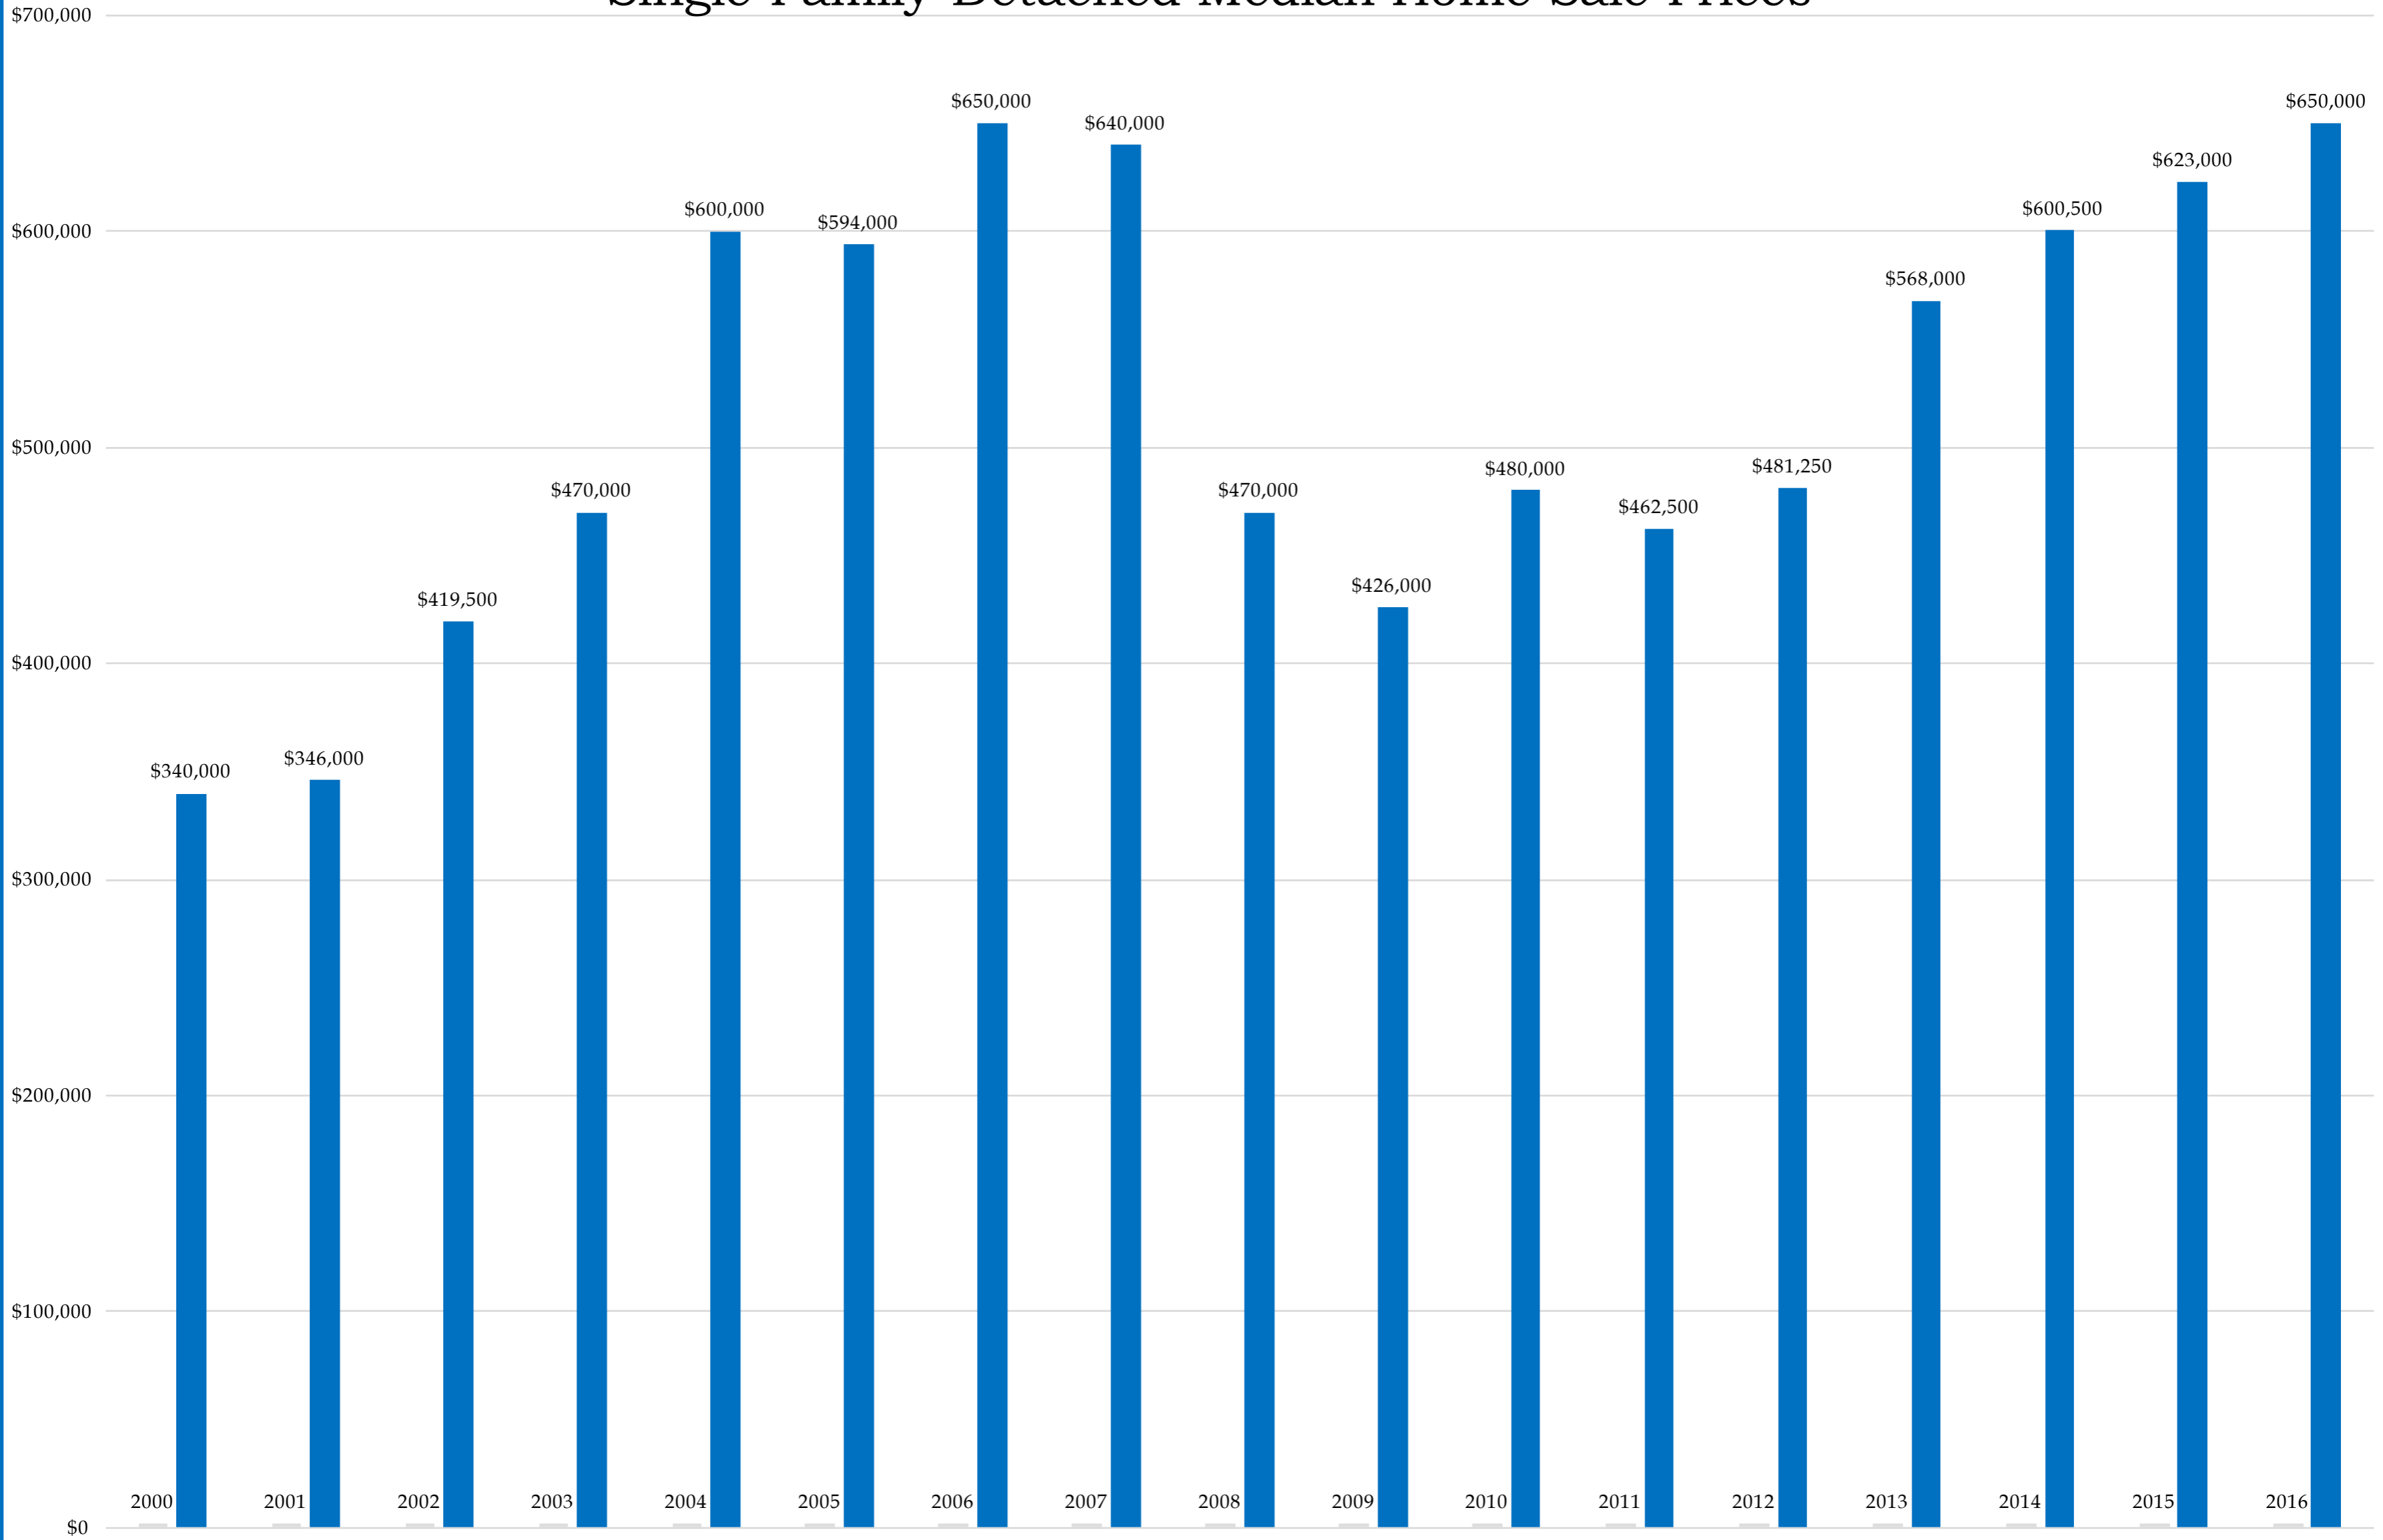

92064 (2000-2016)

Single Family Detached Median Home Sale Prices

92064 (2000-2016)

Condominium Median Home Sale Prices