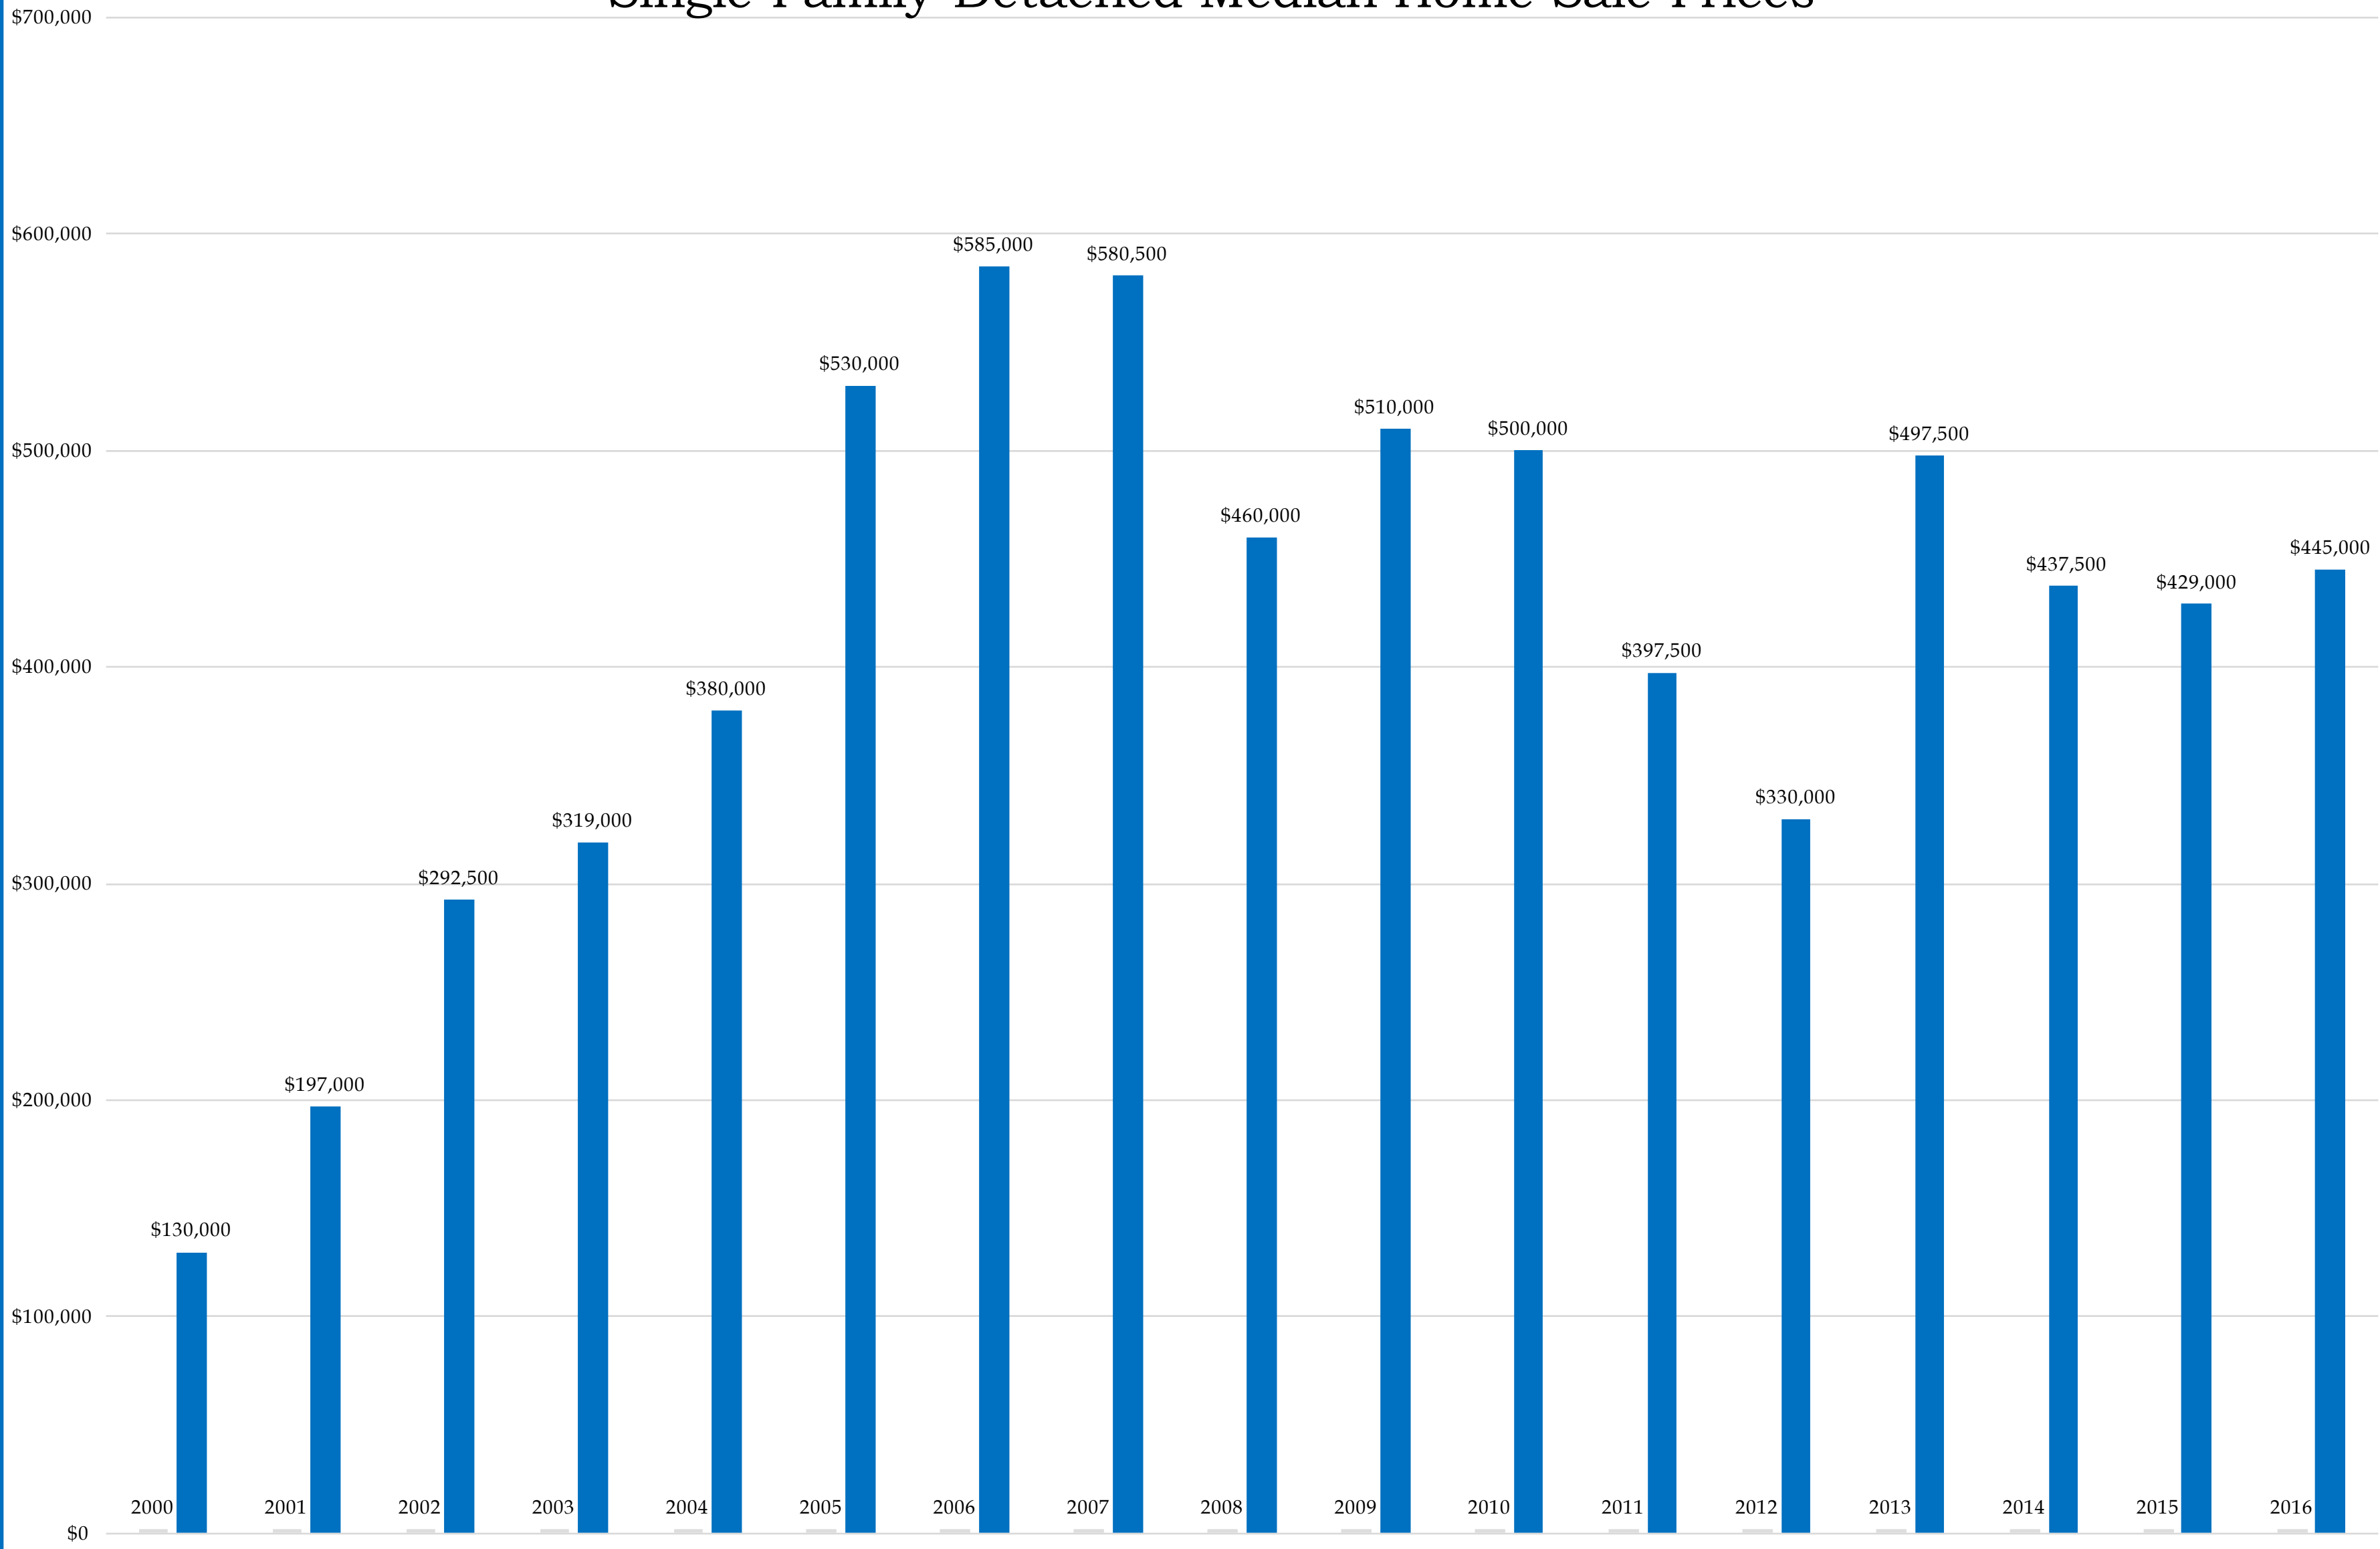

92061 (2000-2016)

Single Family Detached Median Home Sale Prices

92061 (2000-2016)

Condominium Median Home Sale Prices