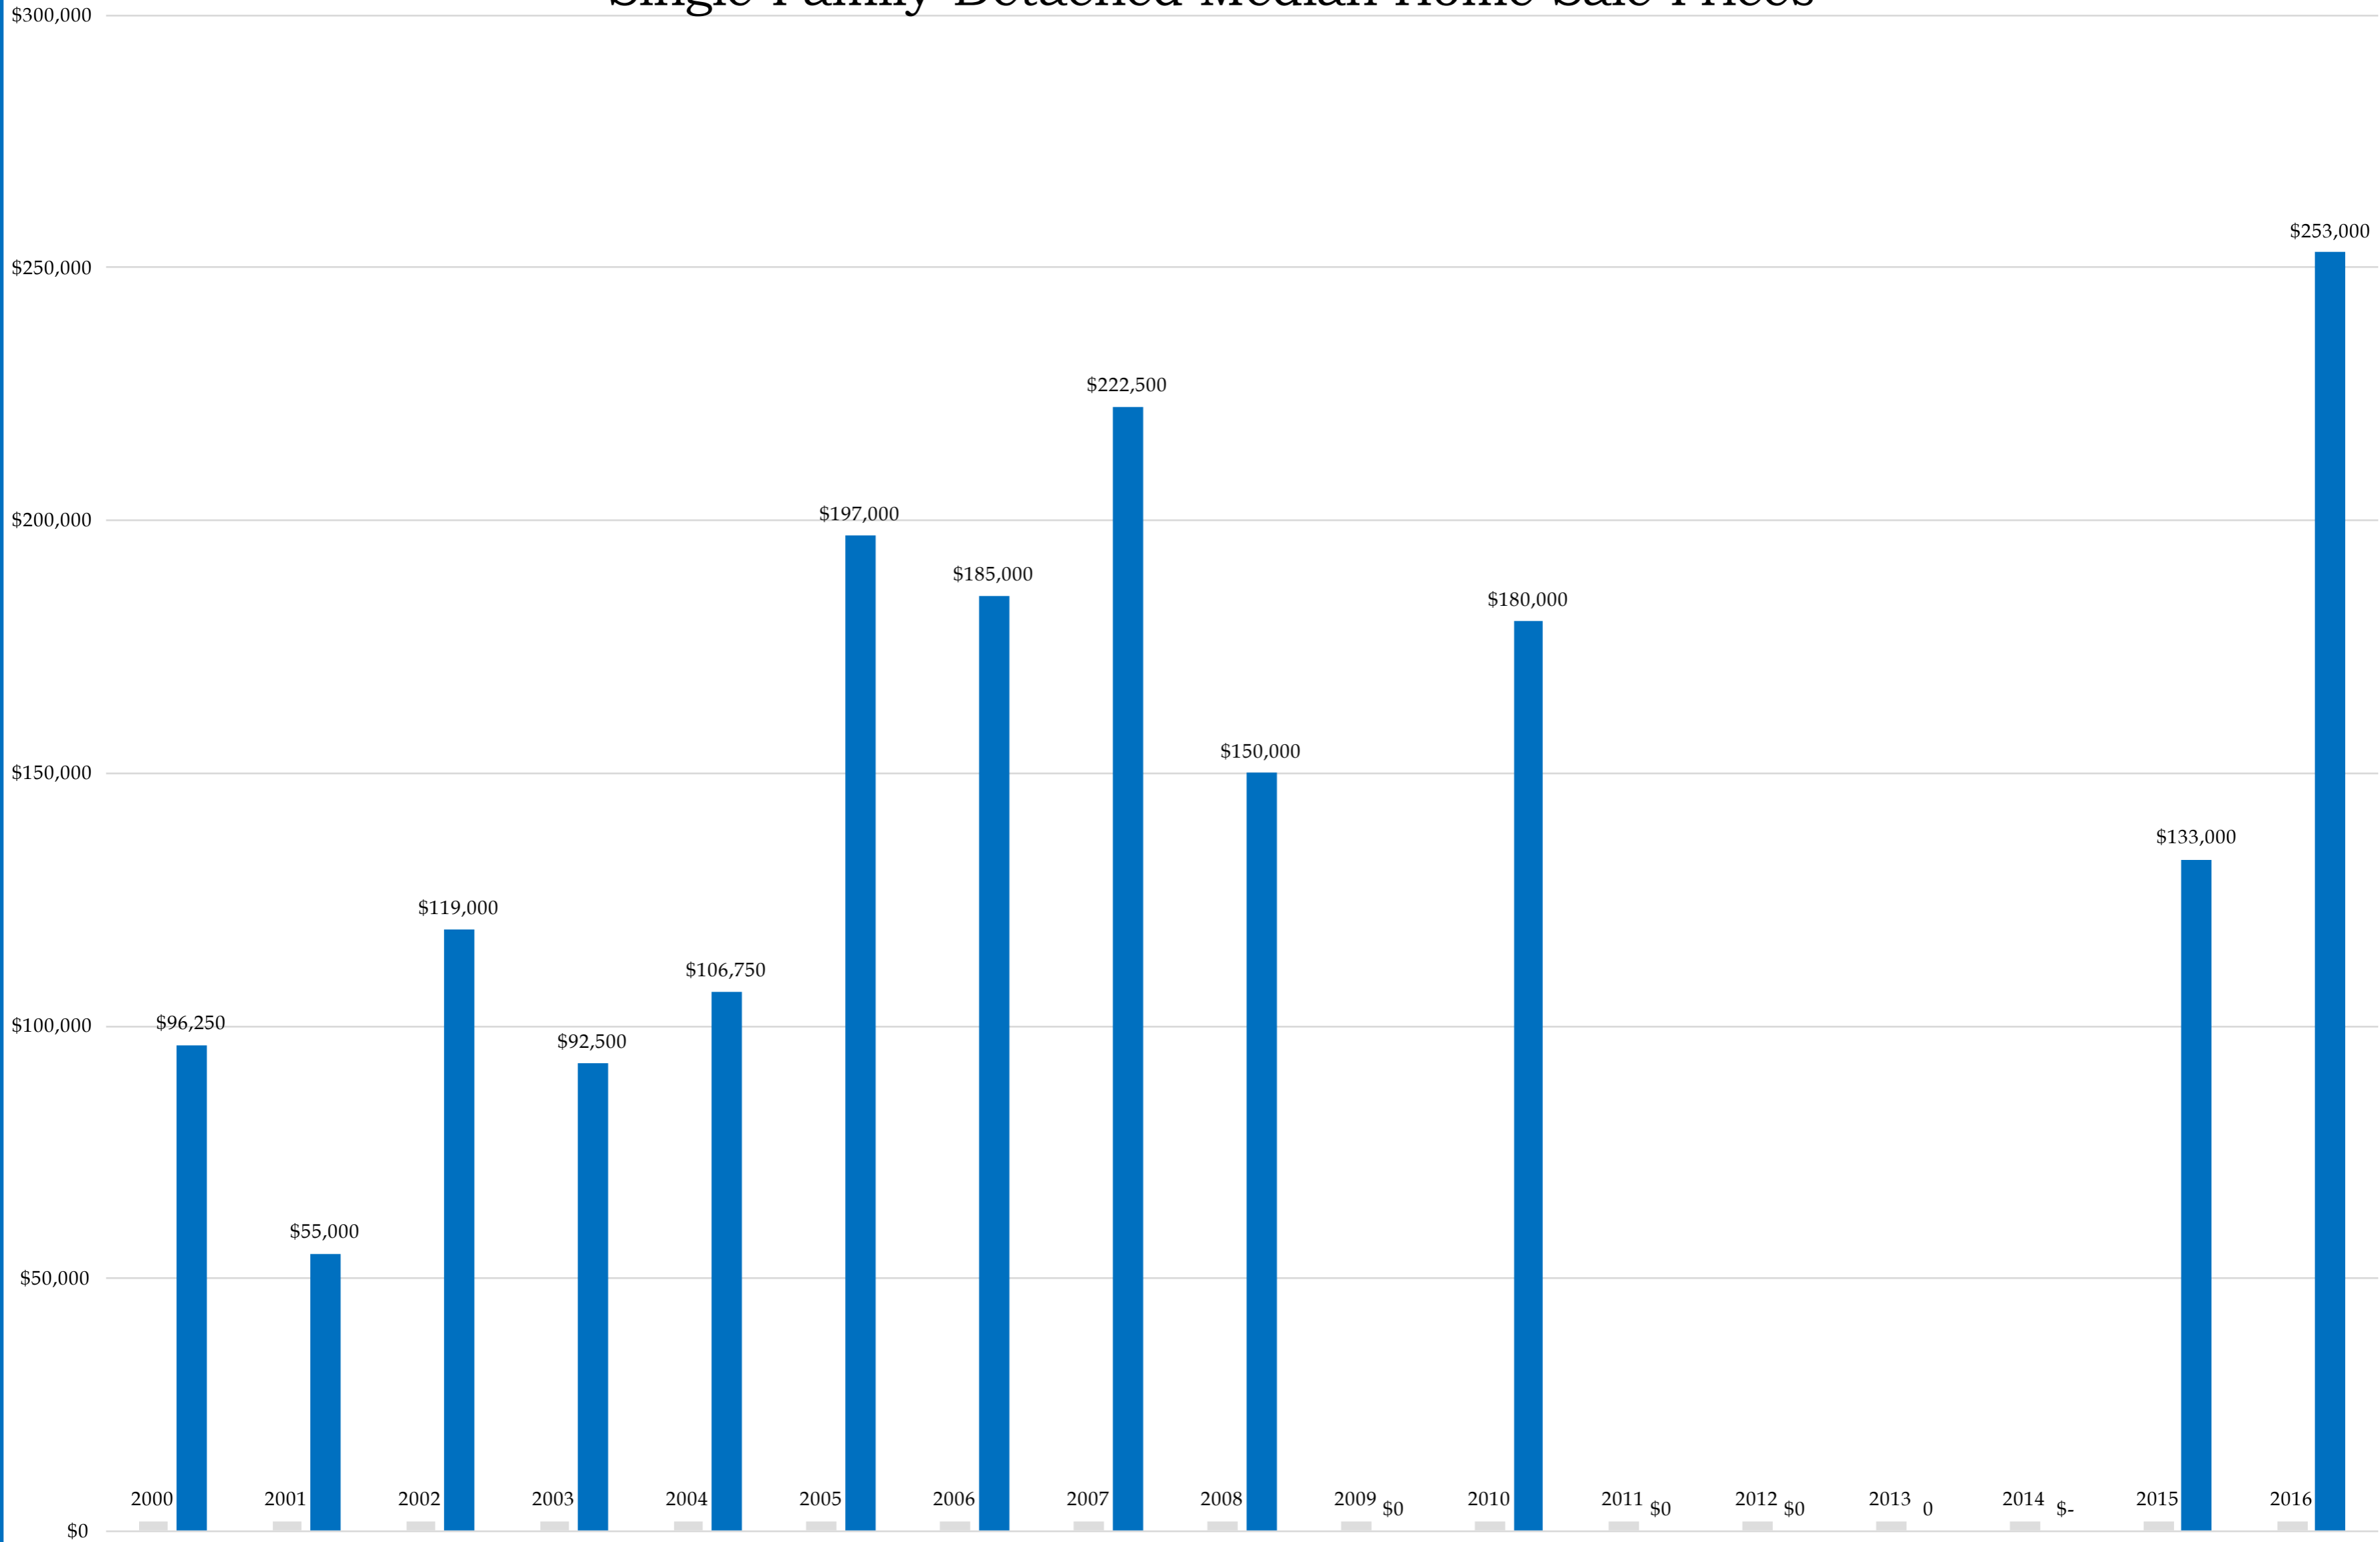

92060 (2000-2016)

Single Family Detached Median Home Sale Prices

92060 (2000-2016)

Condominium Median Home Sale Prices