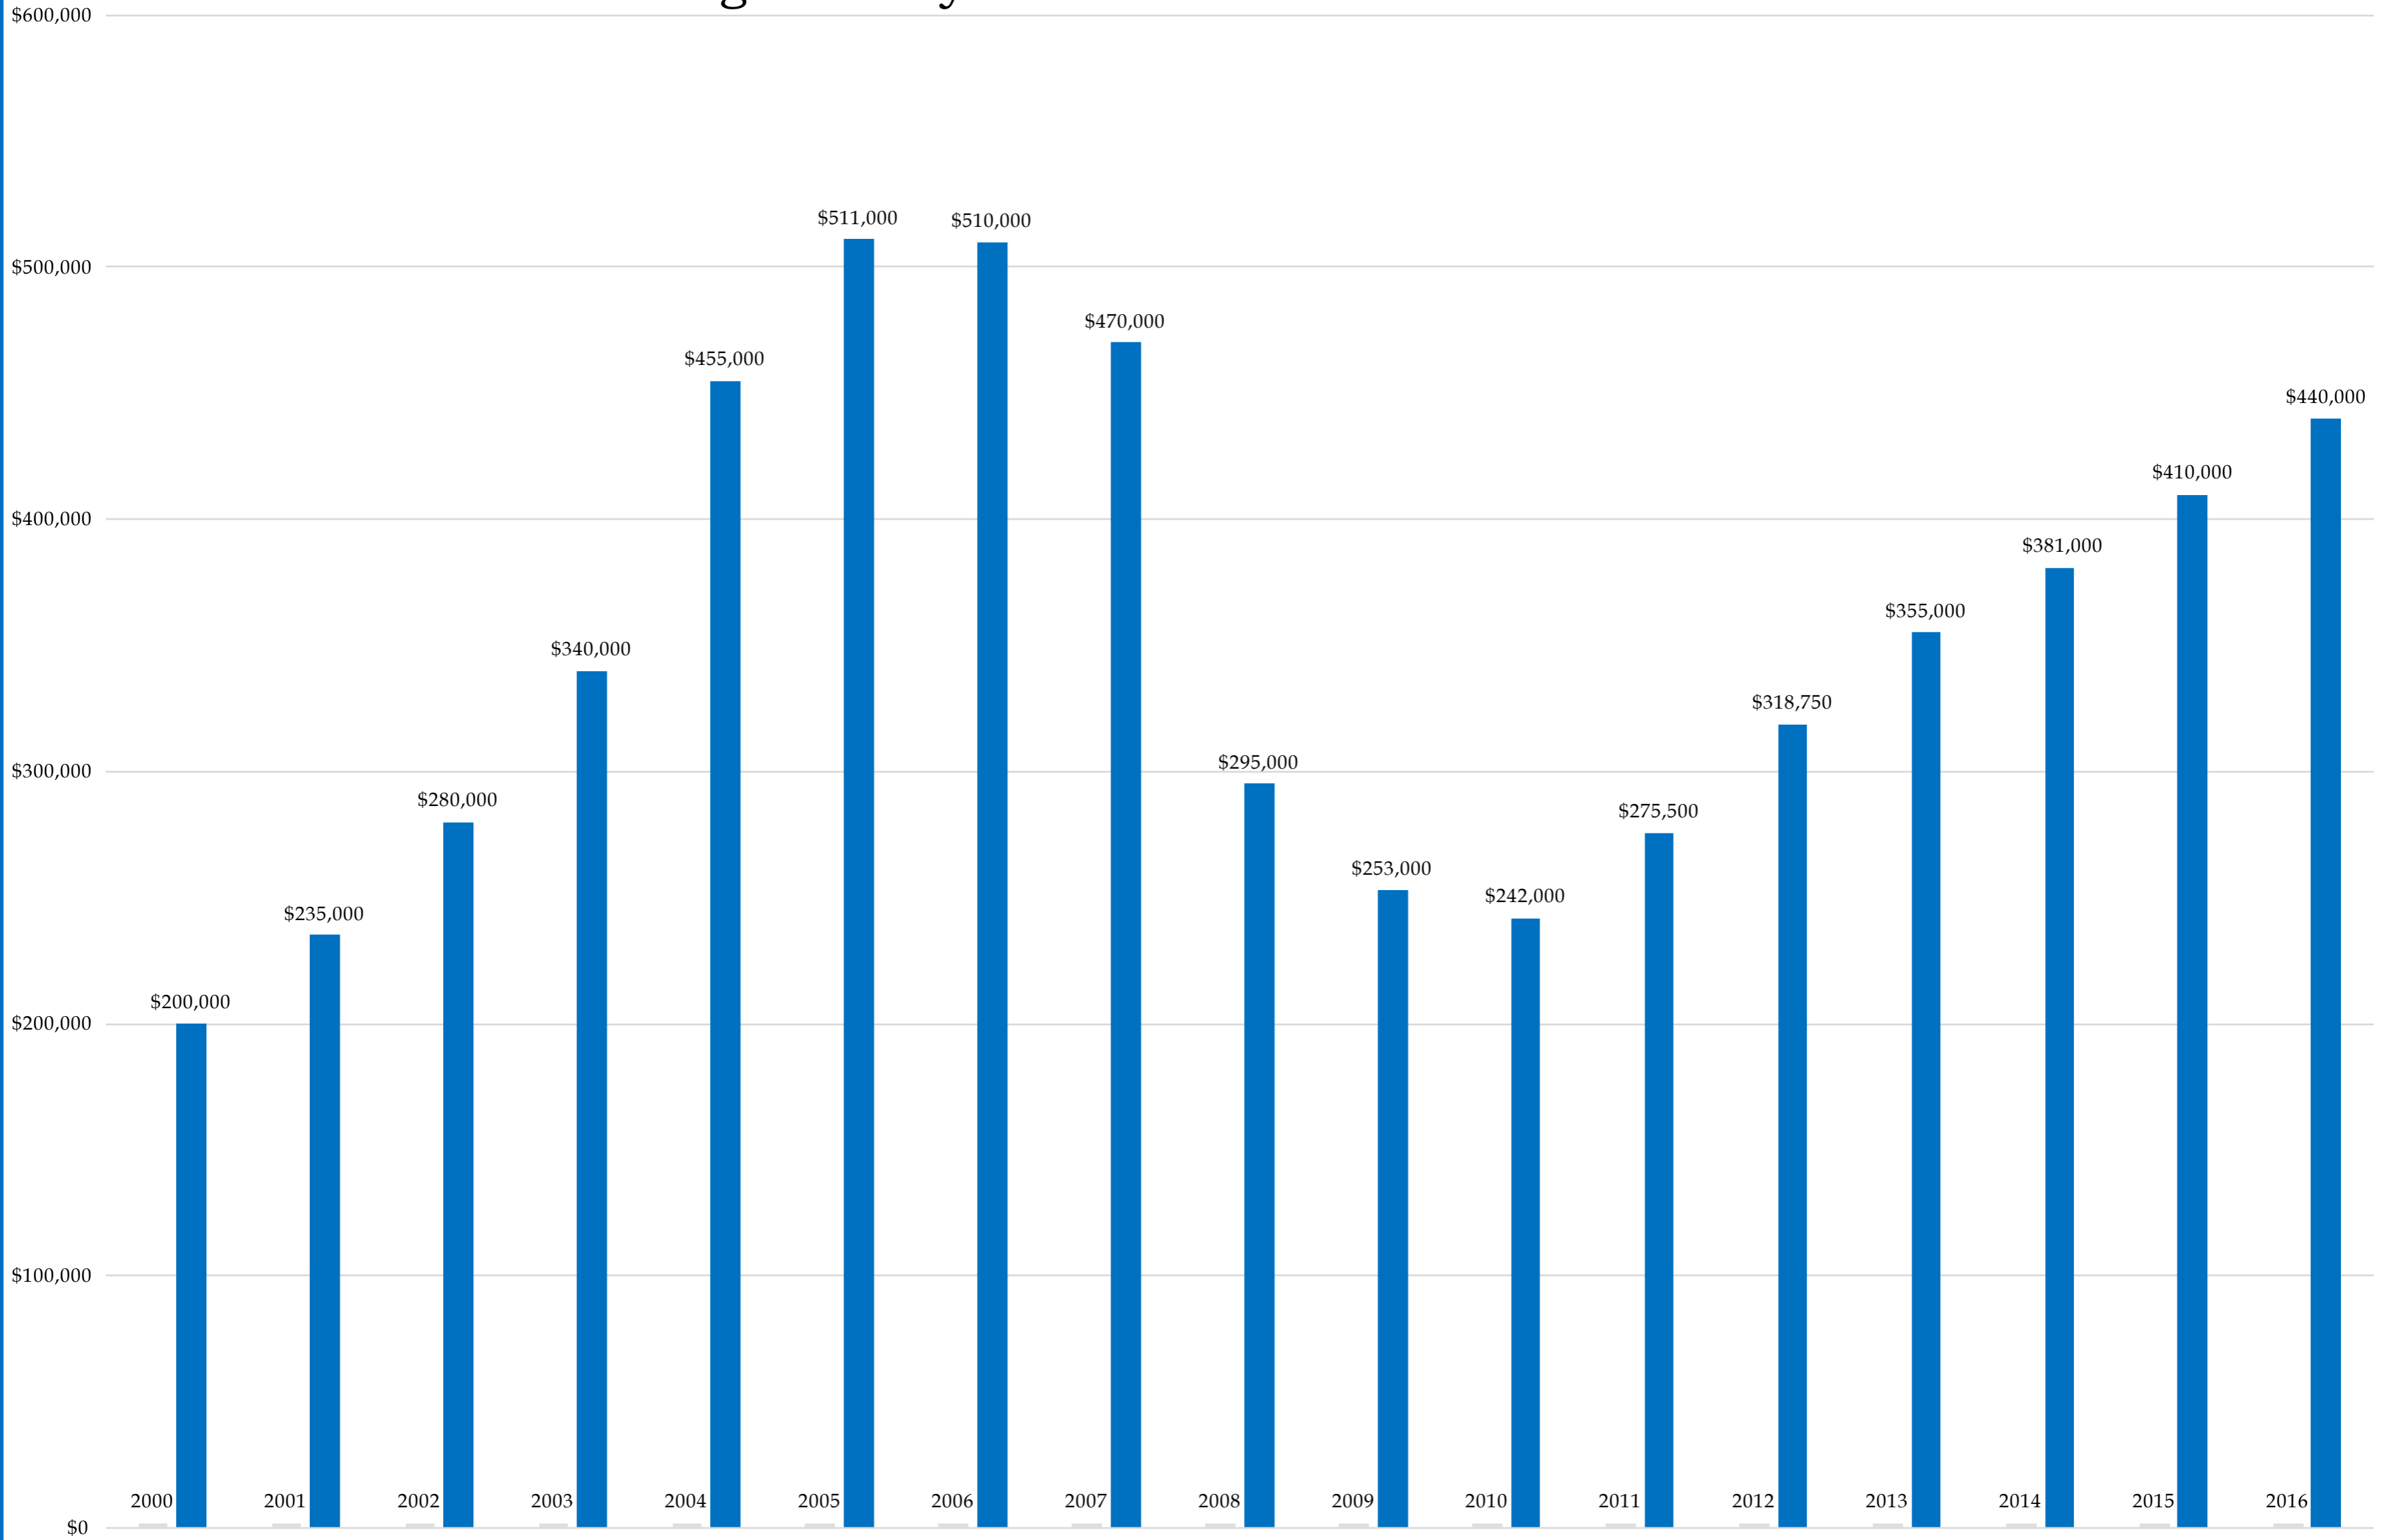

Single Family Detached Median Home Sale Prices

92057 (2000-2016)

Condominium Median Home Sale Prices