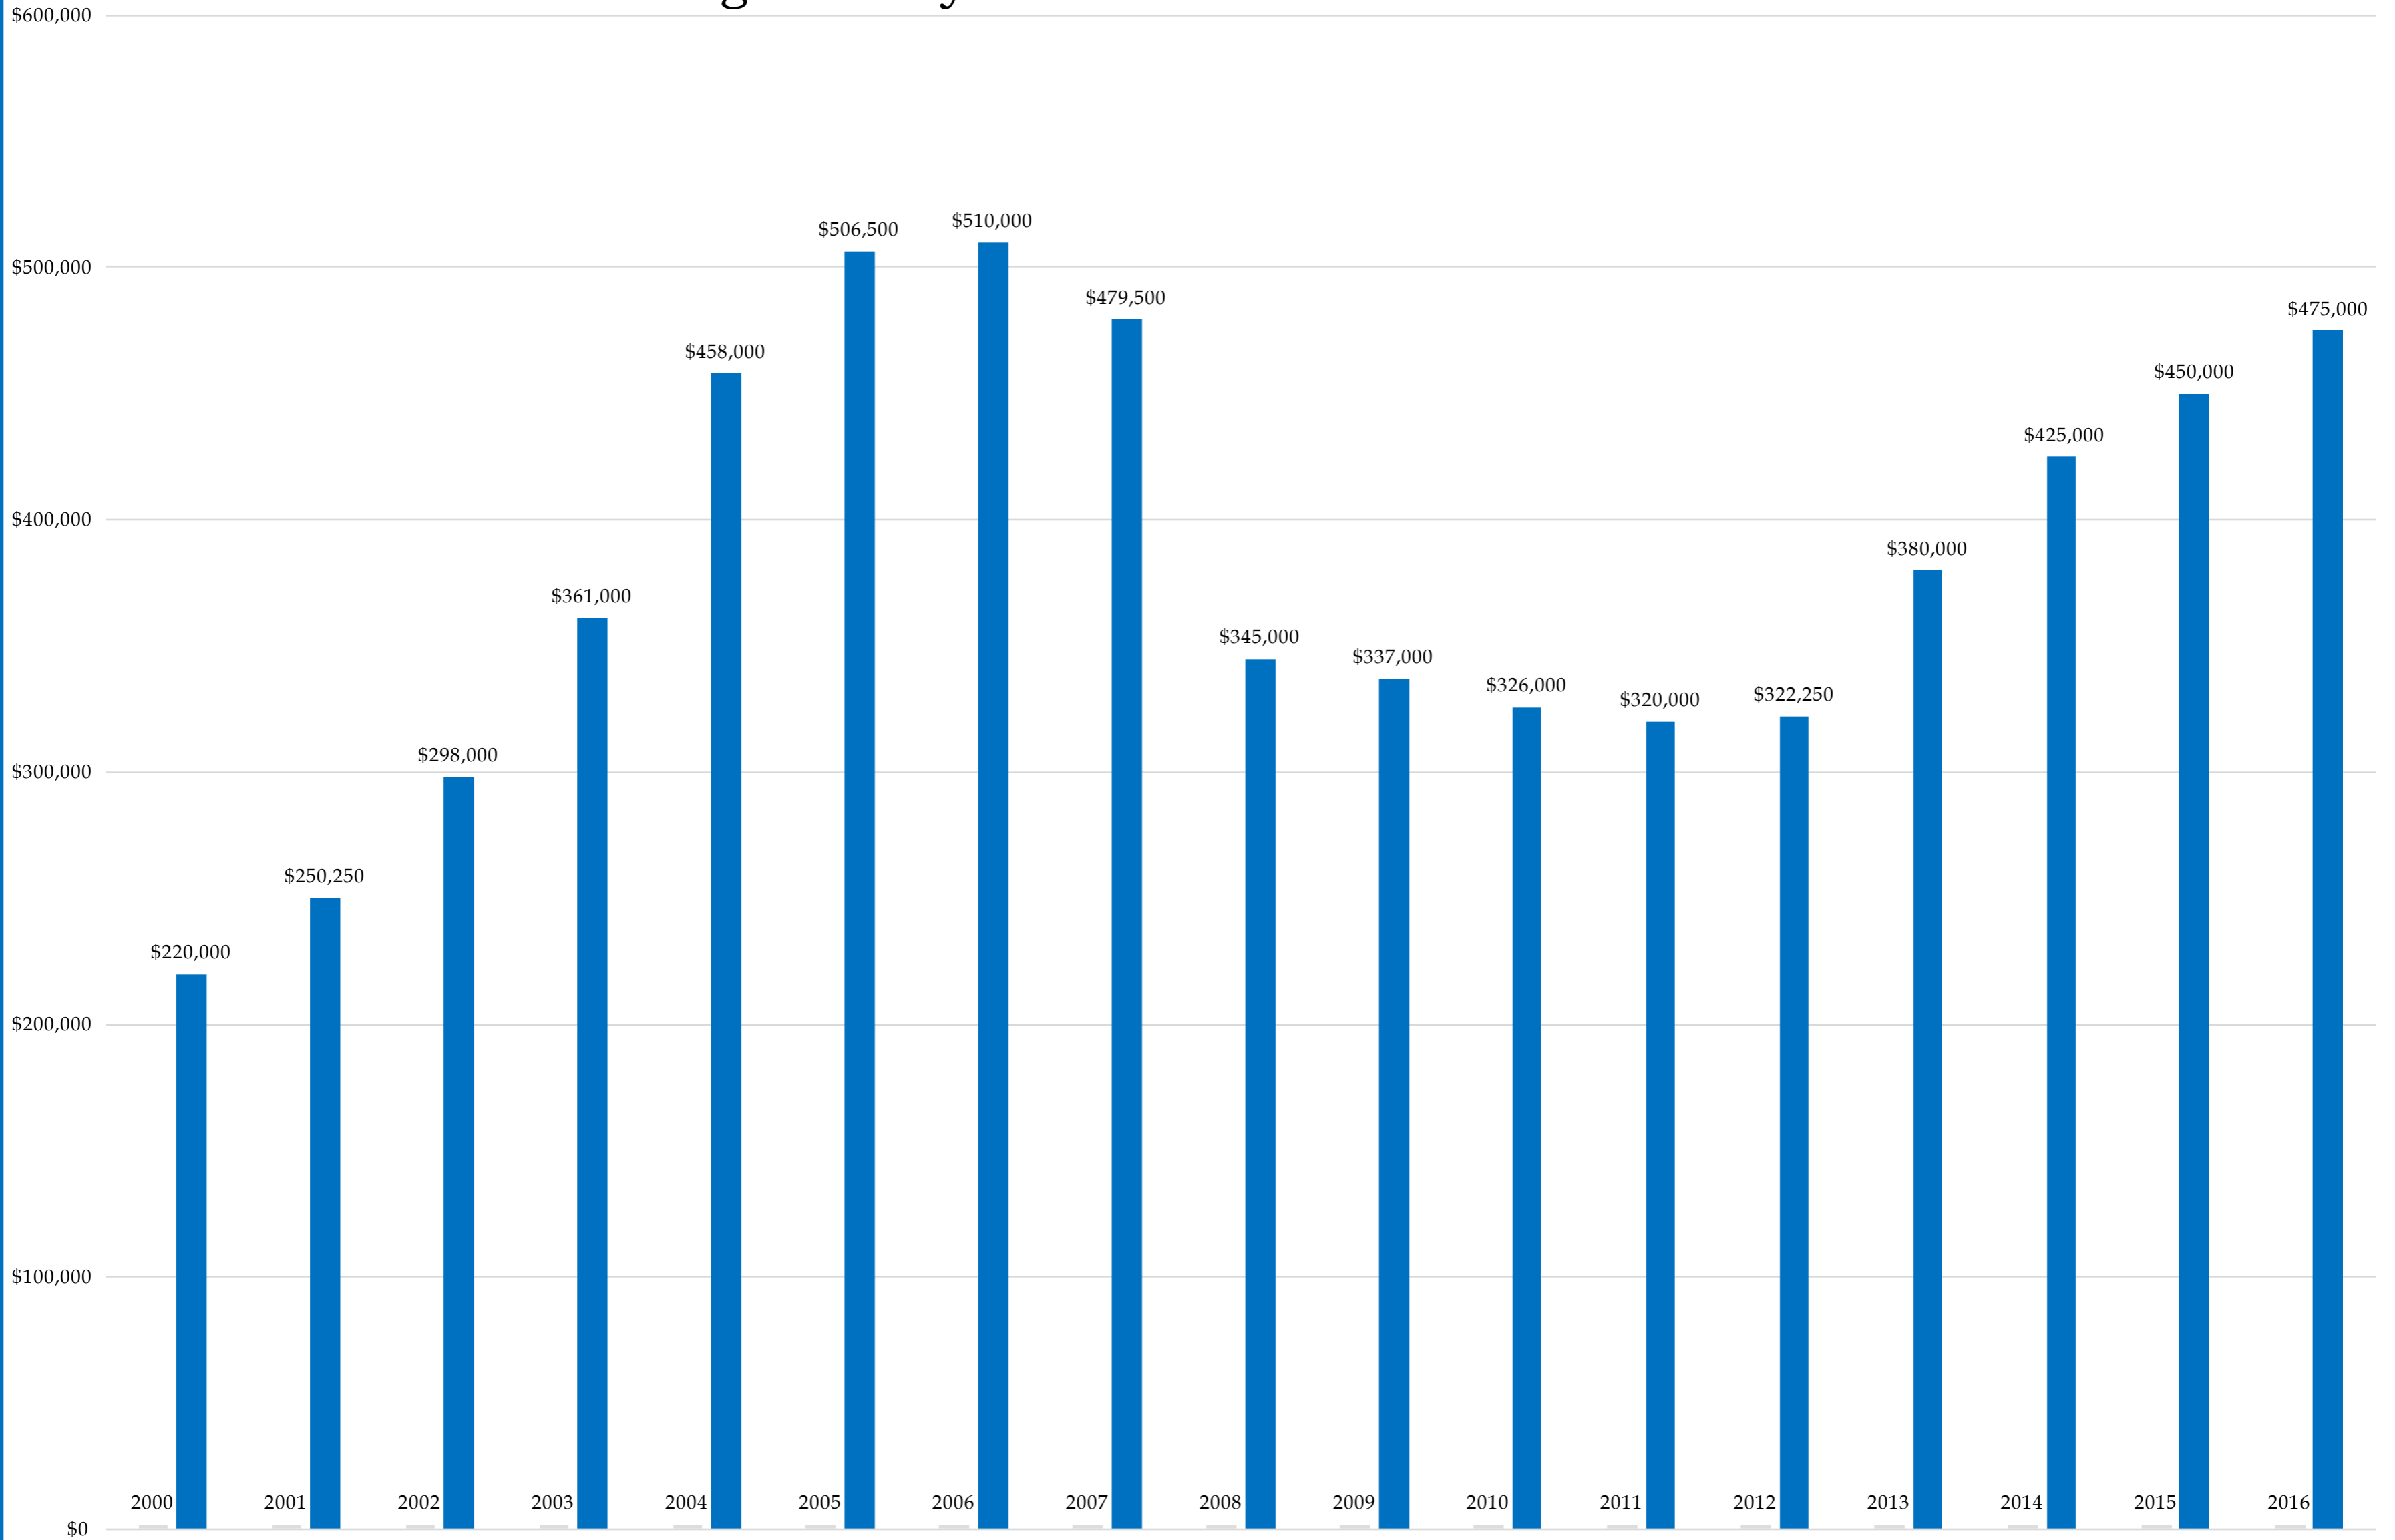

92056 (2000-2016)

Single Family Detached Median Home Sale Prices

92056 (2000-2016)

Condominium Median Home Sale Prices