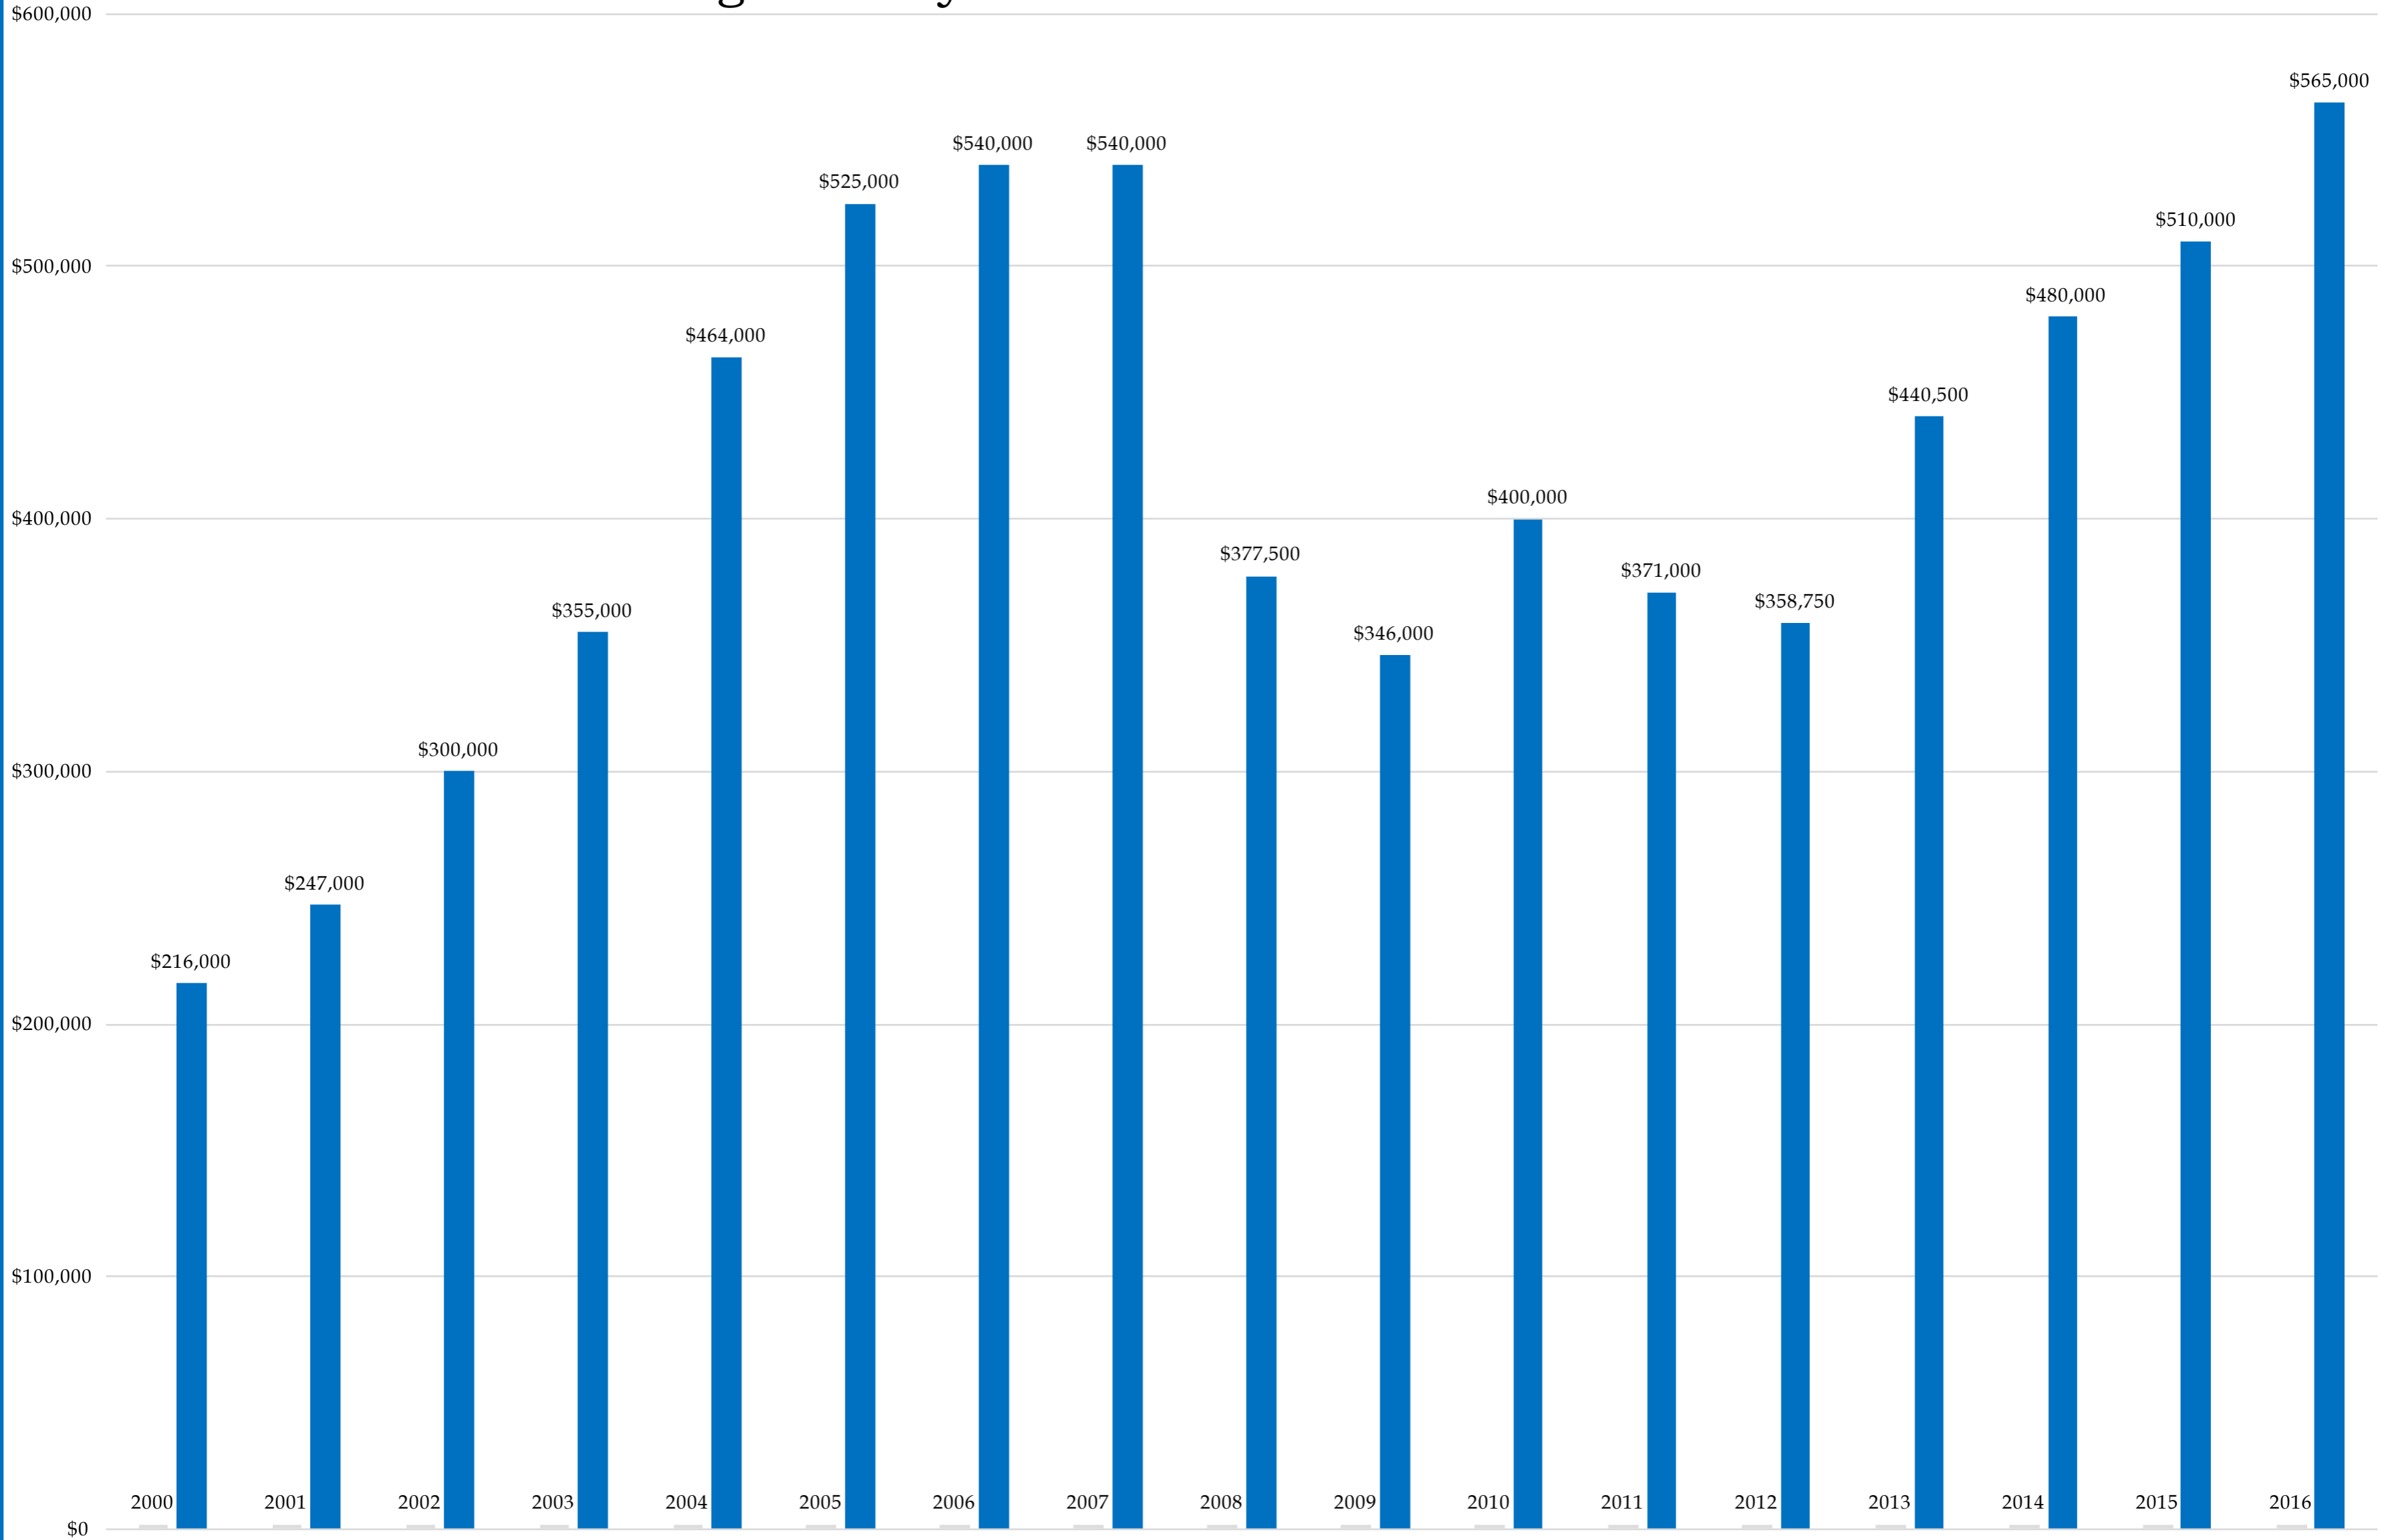

92054 (2000-2016)

Single Family Detached Median Home Sale Prices

92054 (2000-2016)

Condominium Median Home Sale Prices