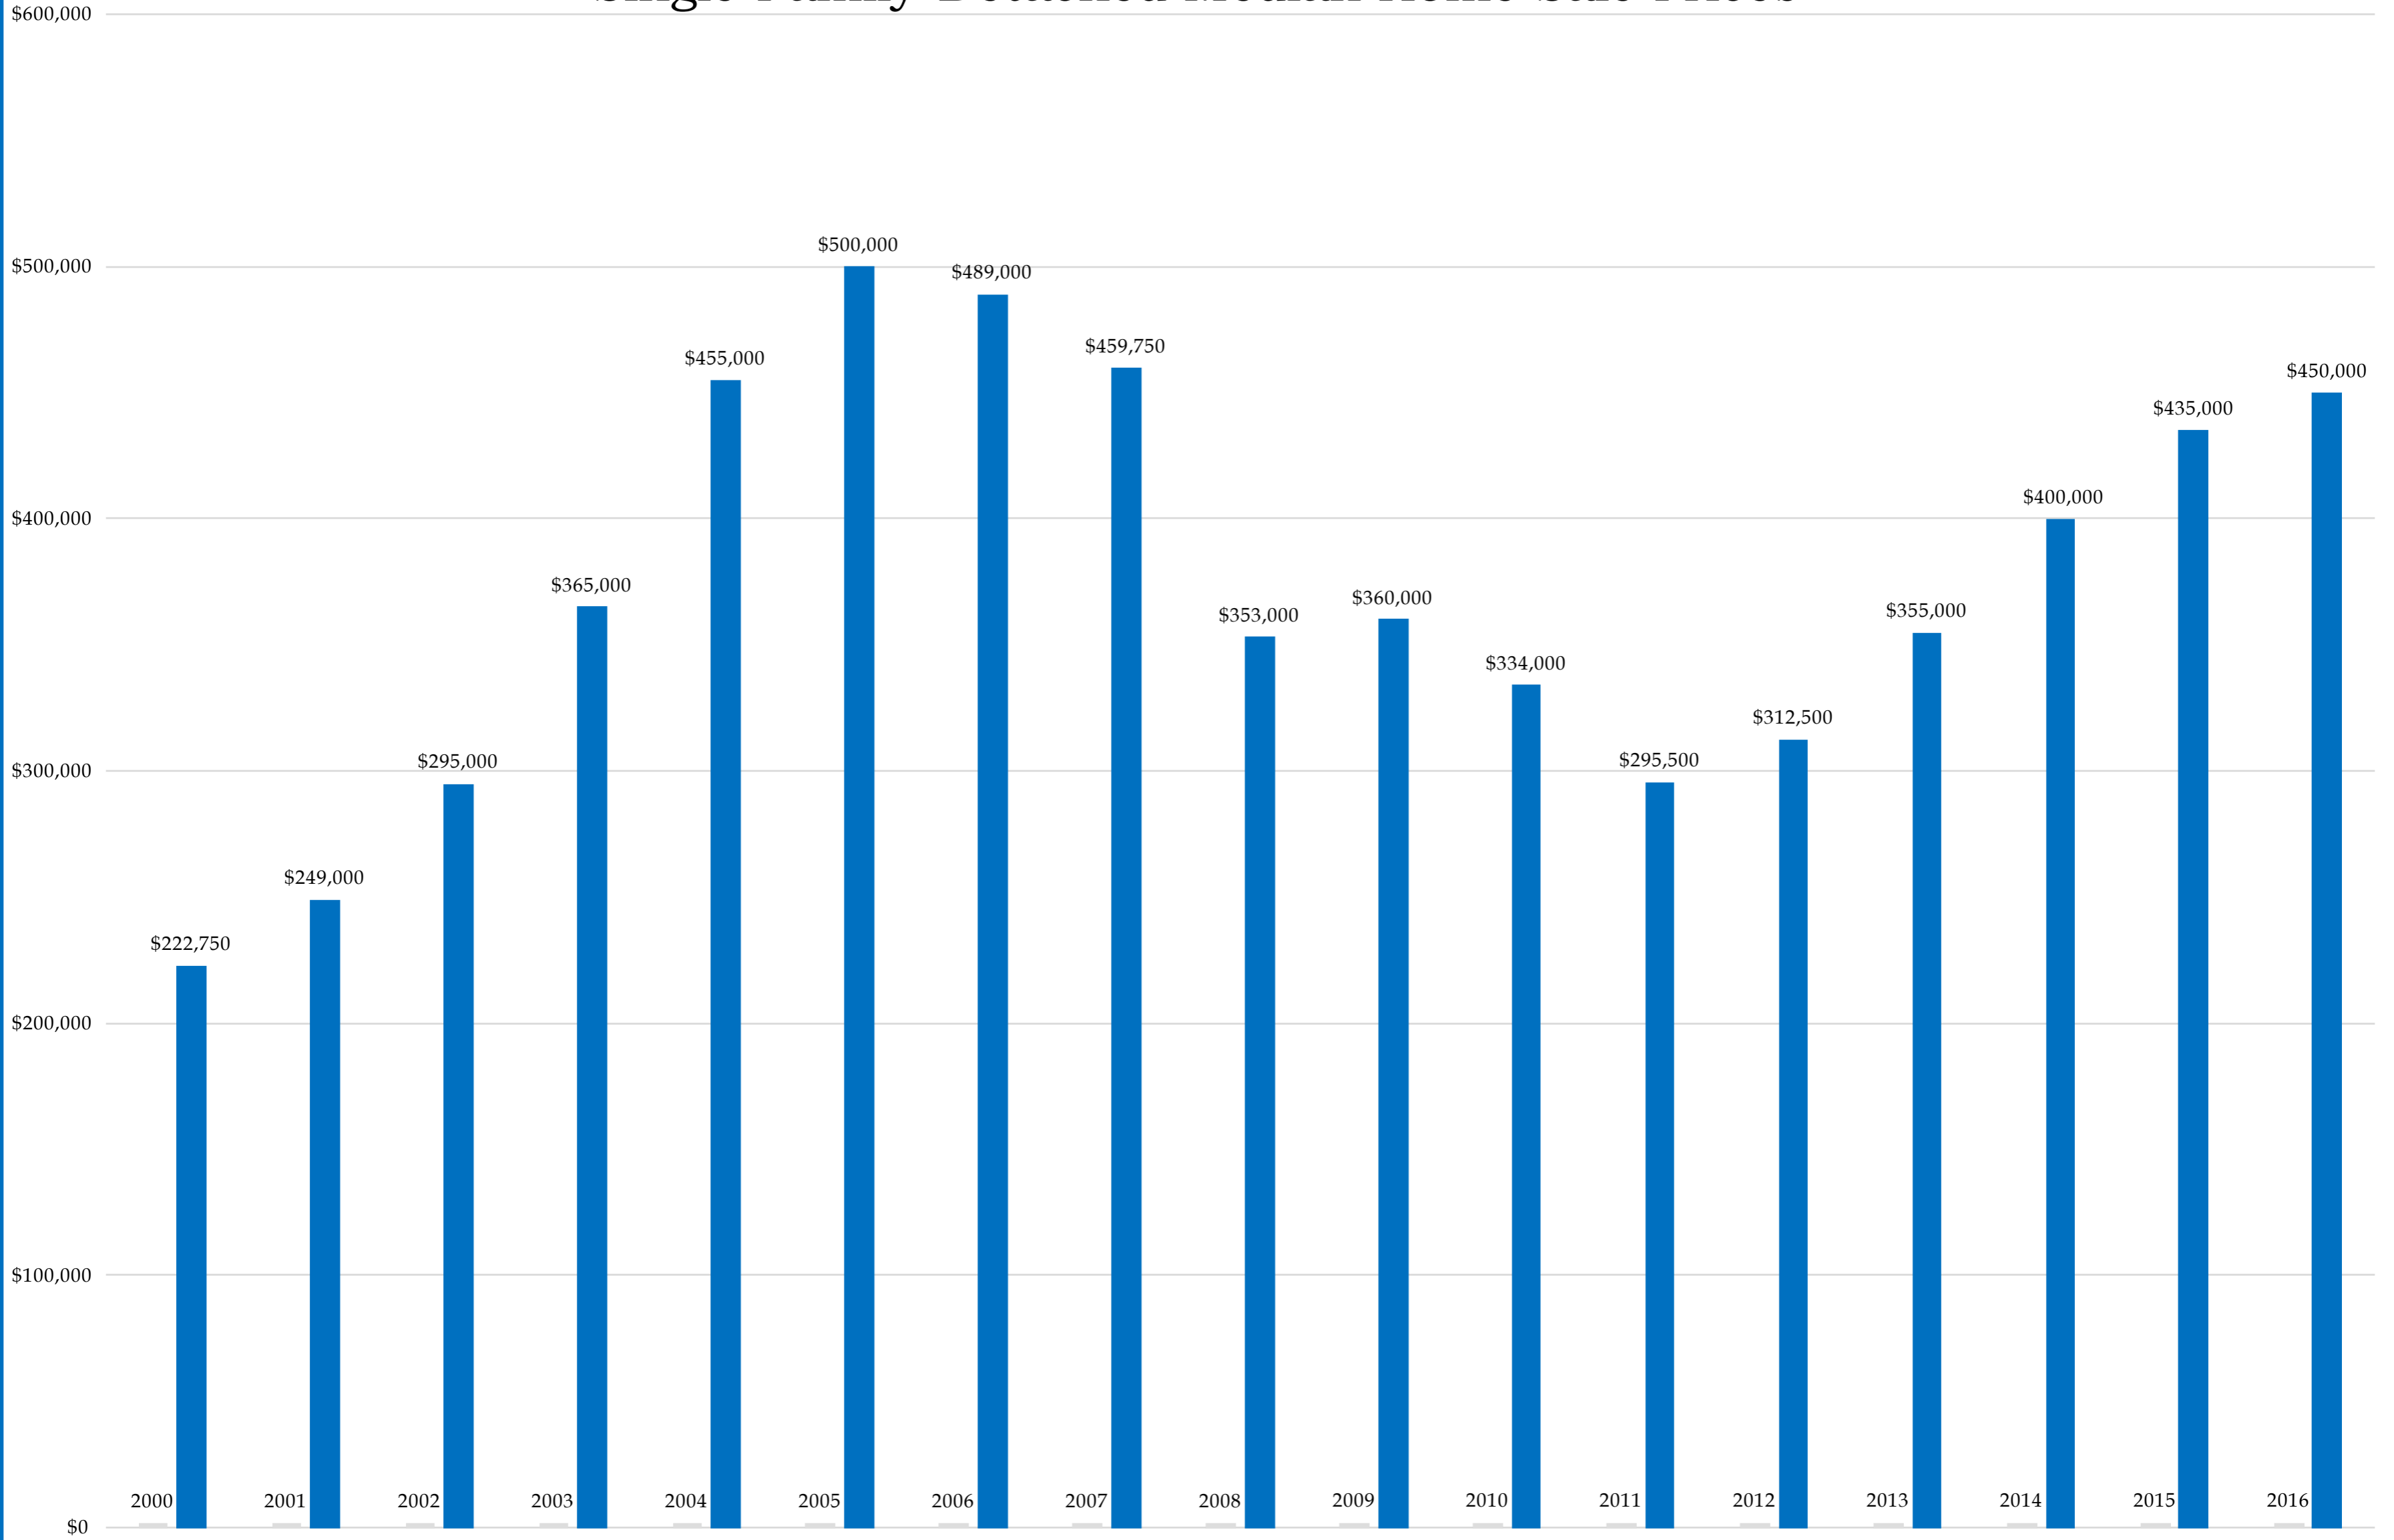

# 92040 (2000-2016)

## Single Family Detached Median Home Sale Prices