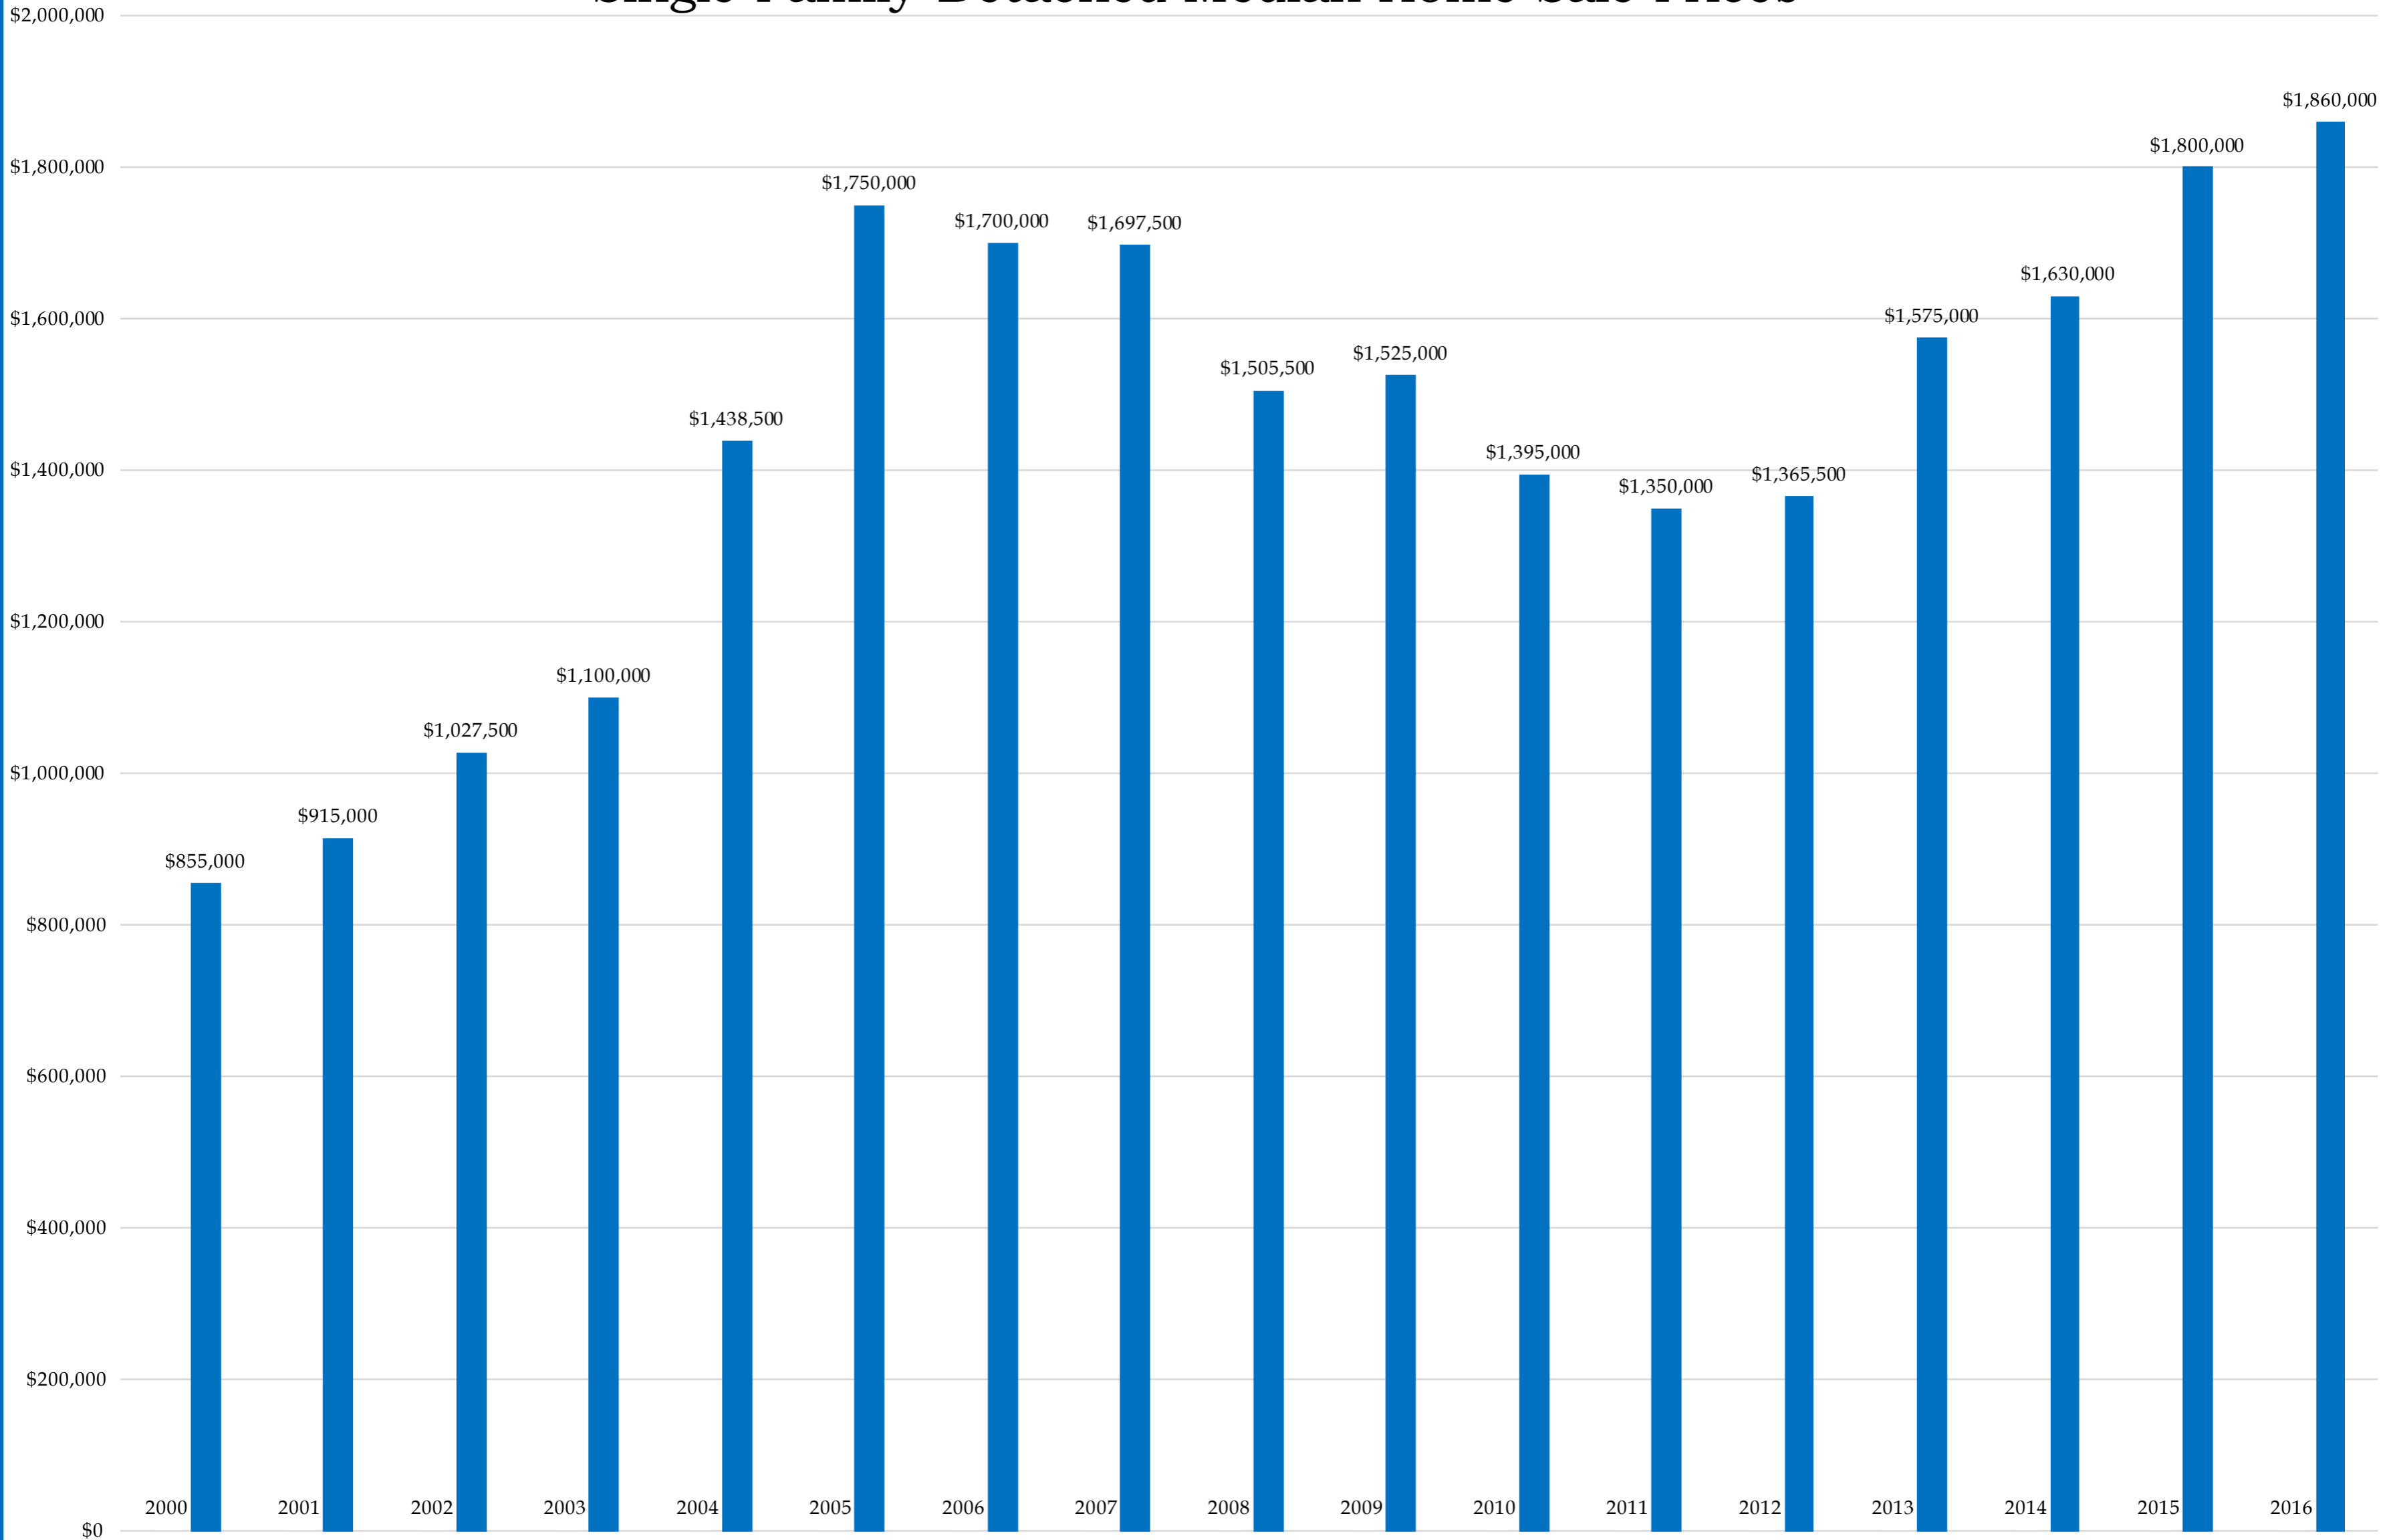

92037 (2000-2016)

Single Family Detached Median Home Sale Prices

92037 (2000-2016) Condominium Median Home Sale Prices