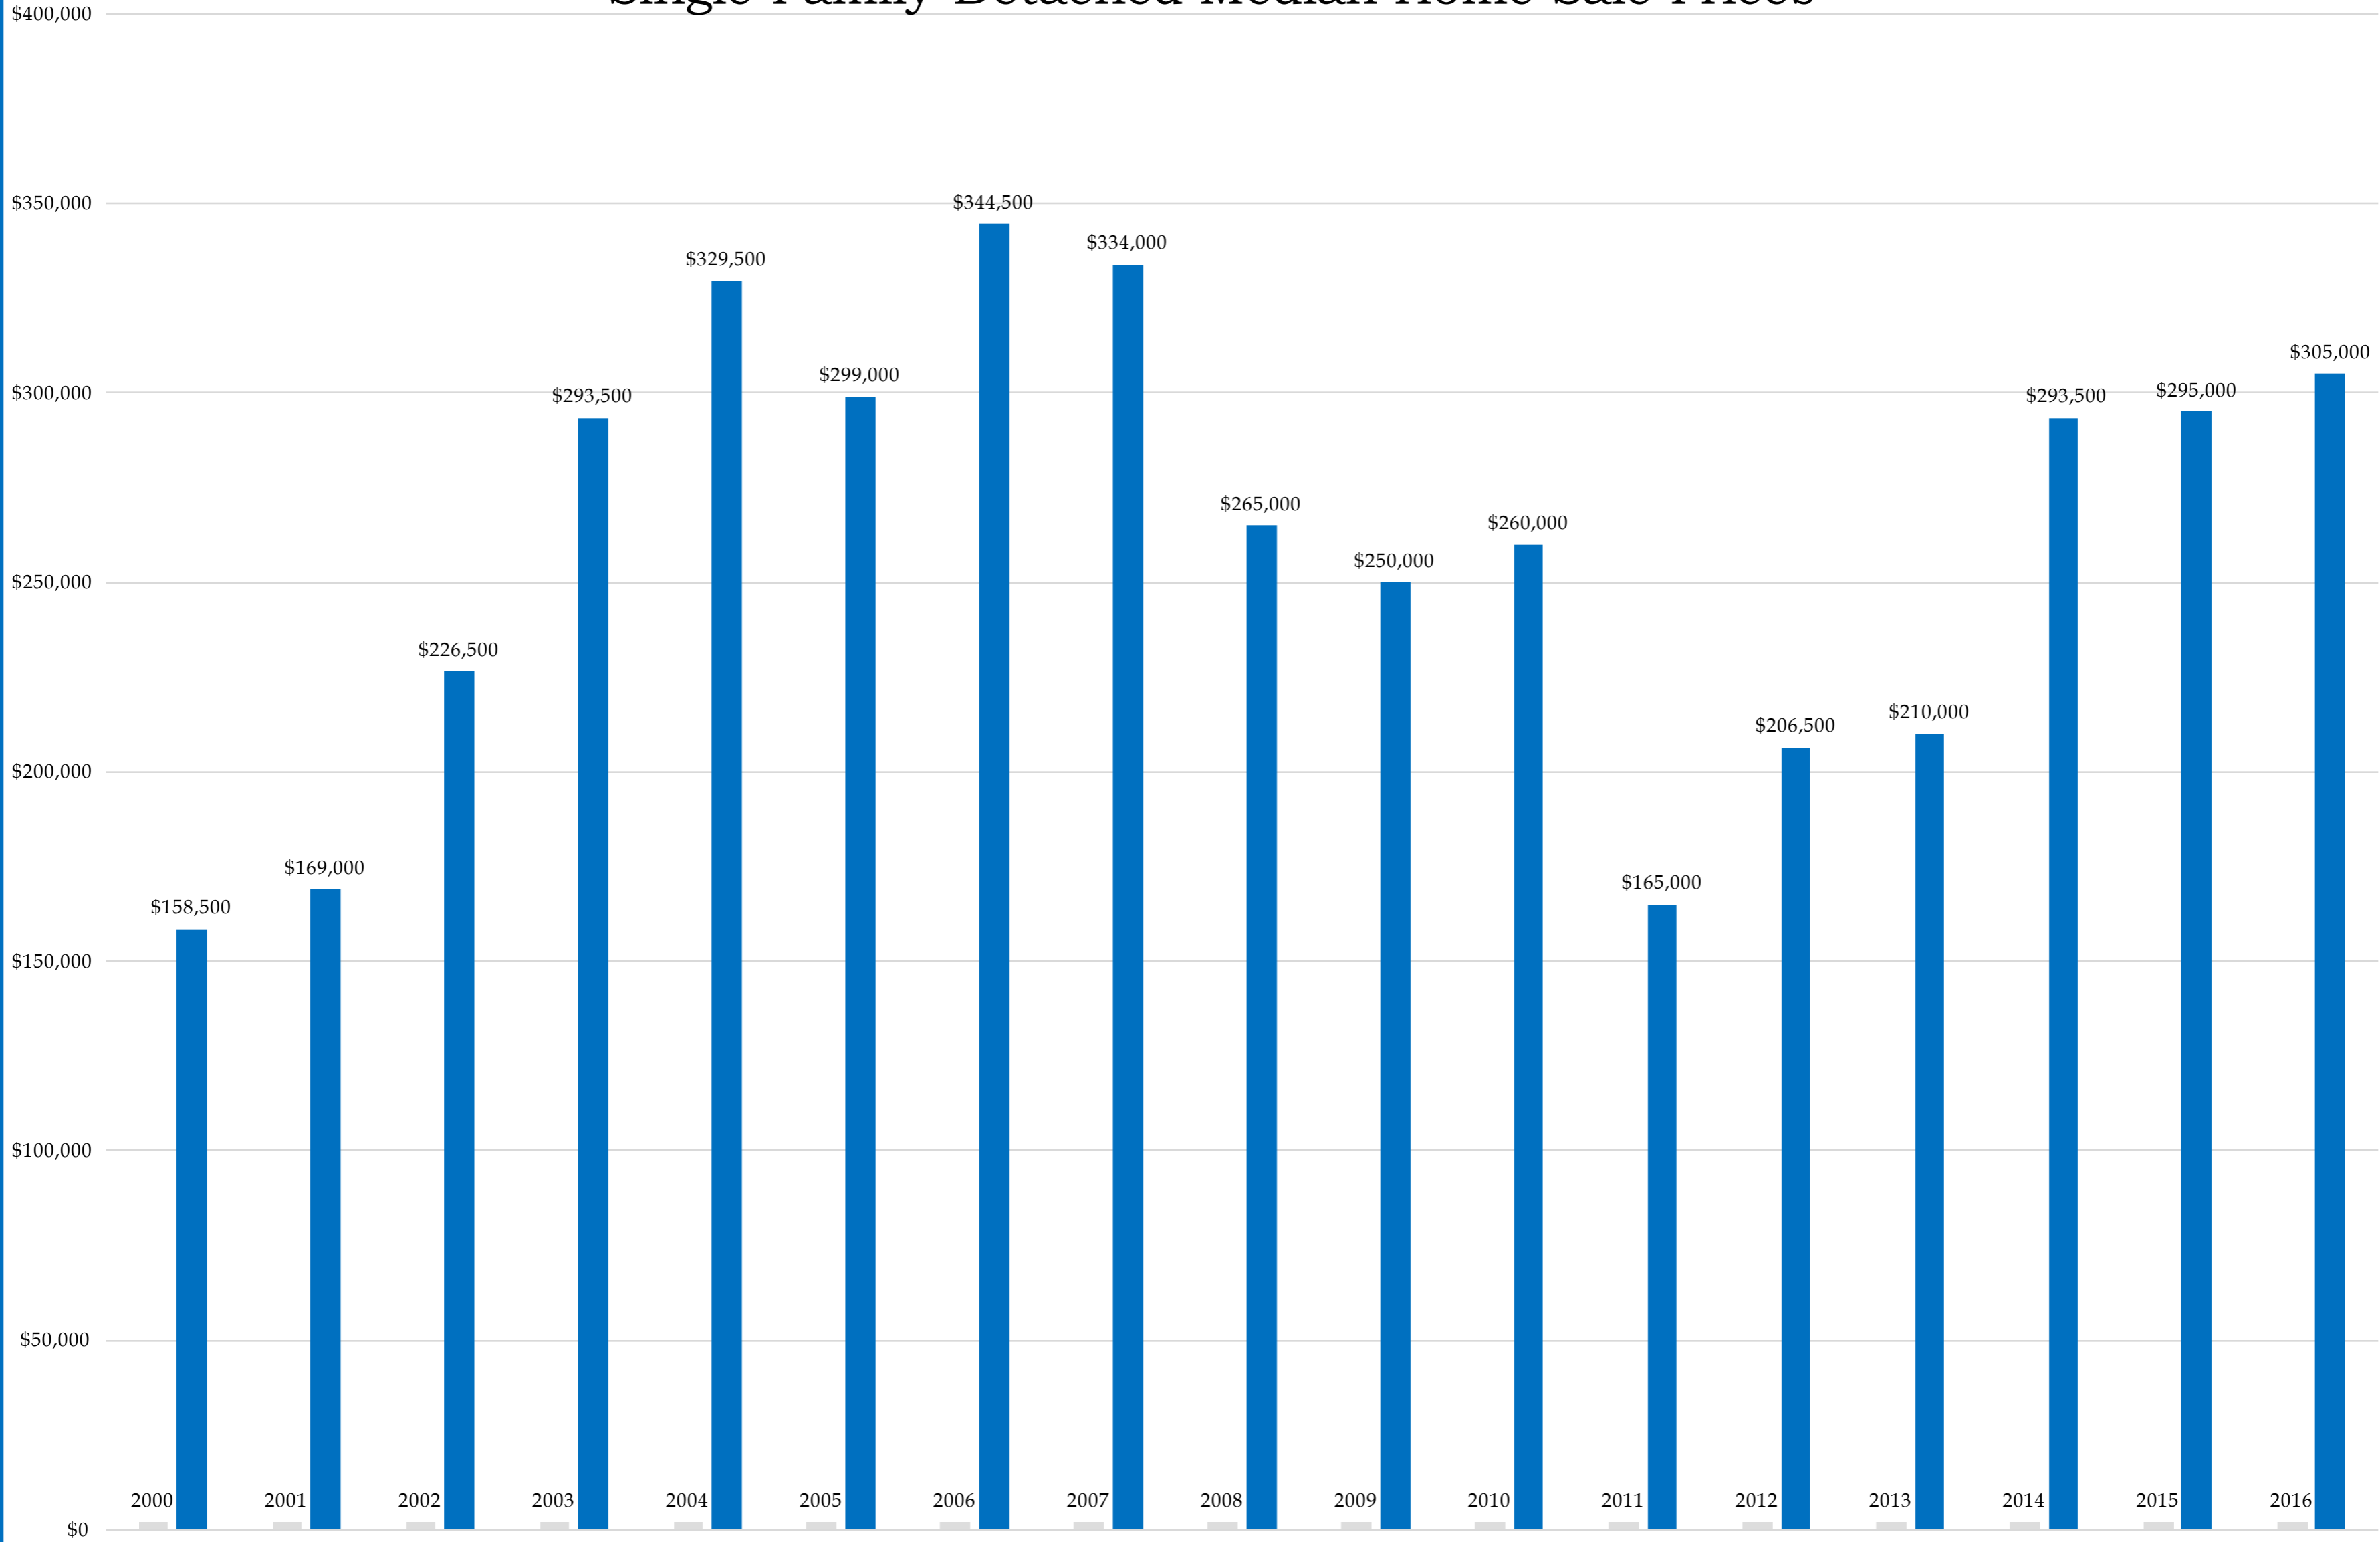

92036 (2000-2016)

Single Family Detached Median Home Sale Prices

92036 (2000-2016)

Condominium Median Home Sale Prices