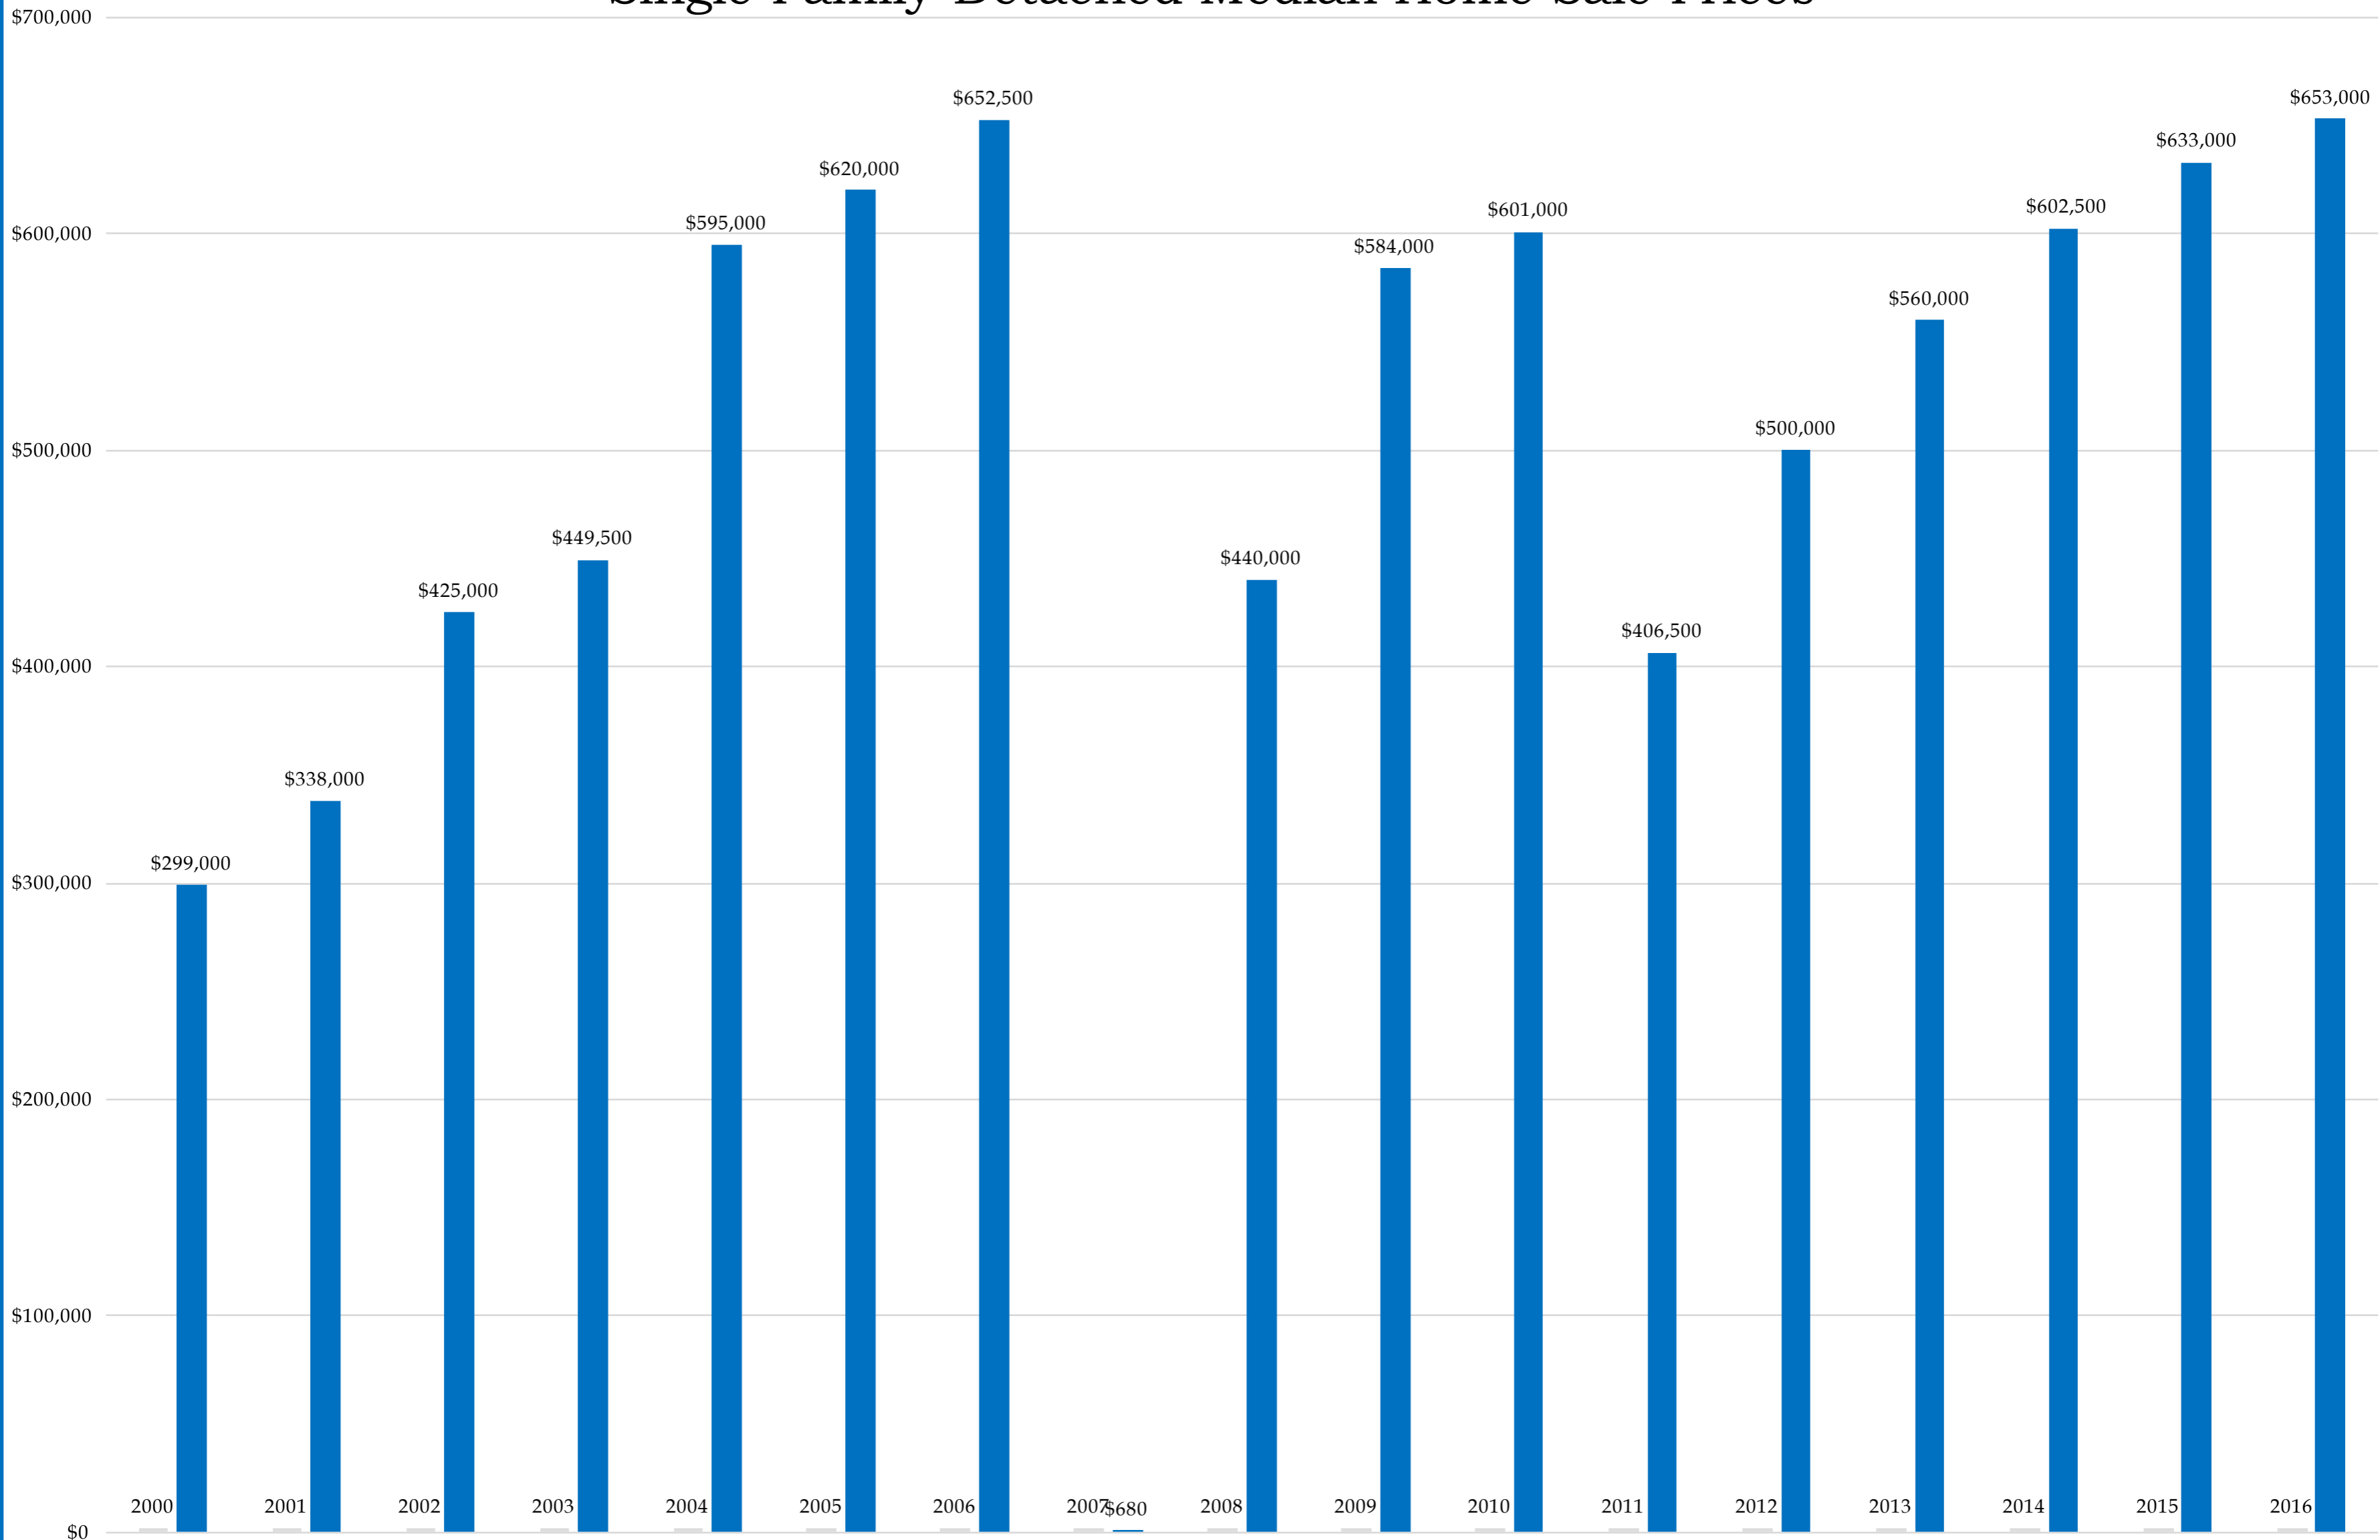

92029 (2000-2016)

Single Family Detached Median Home Sale Prices

92029 (2000-2016)

Condominium Median Home Sale Prices