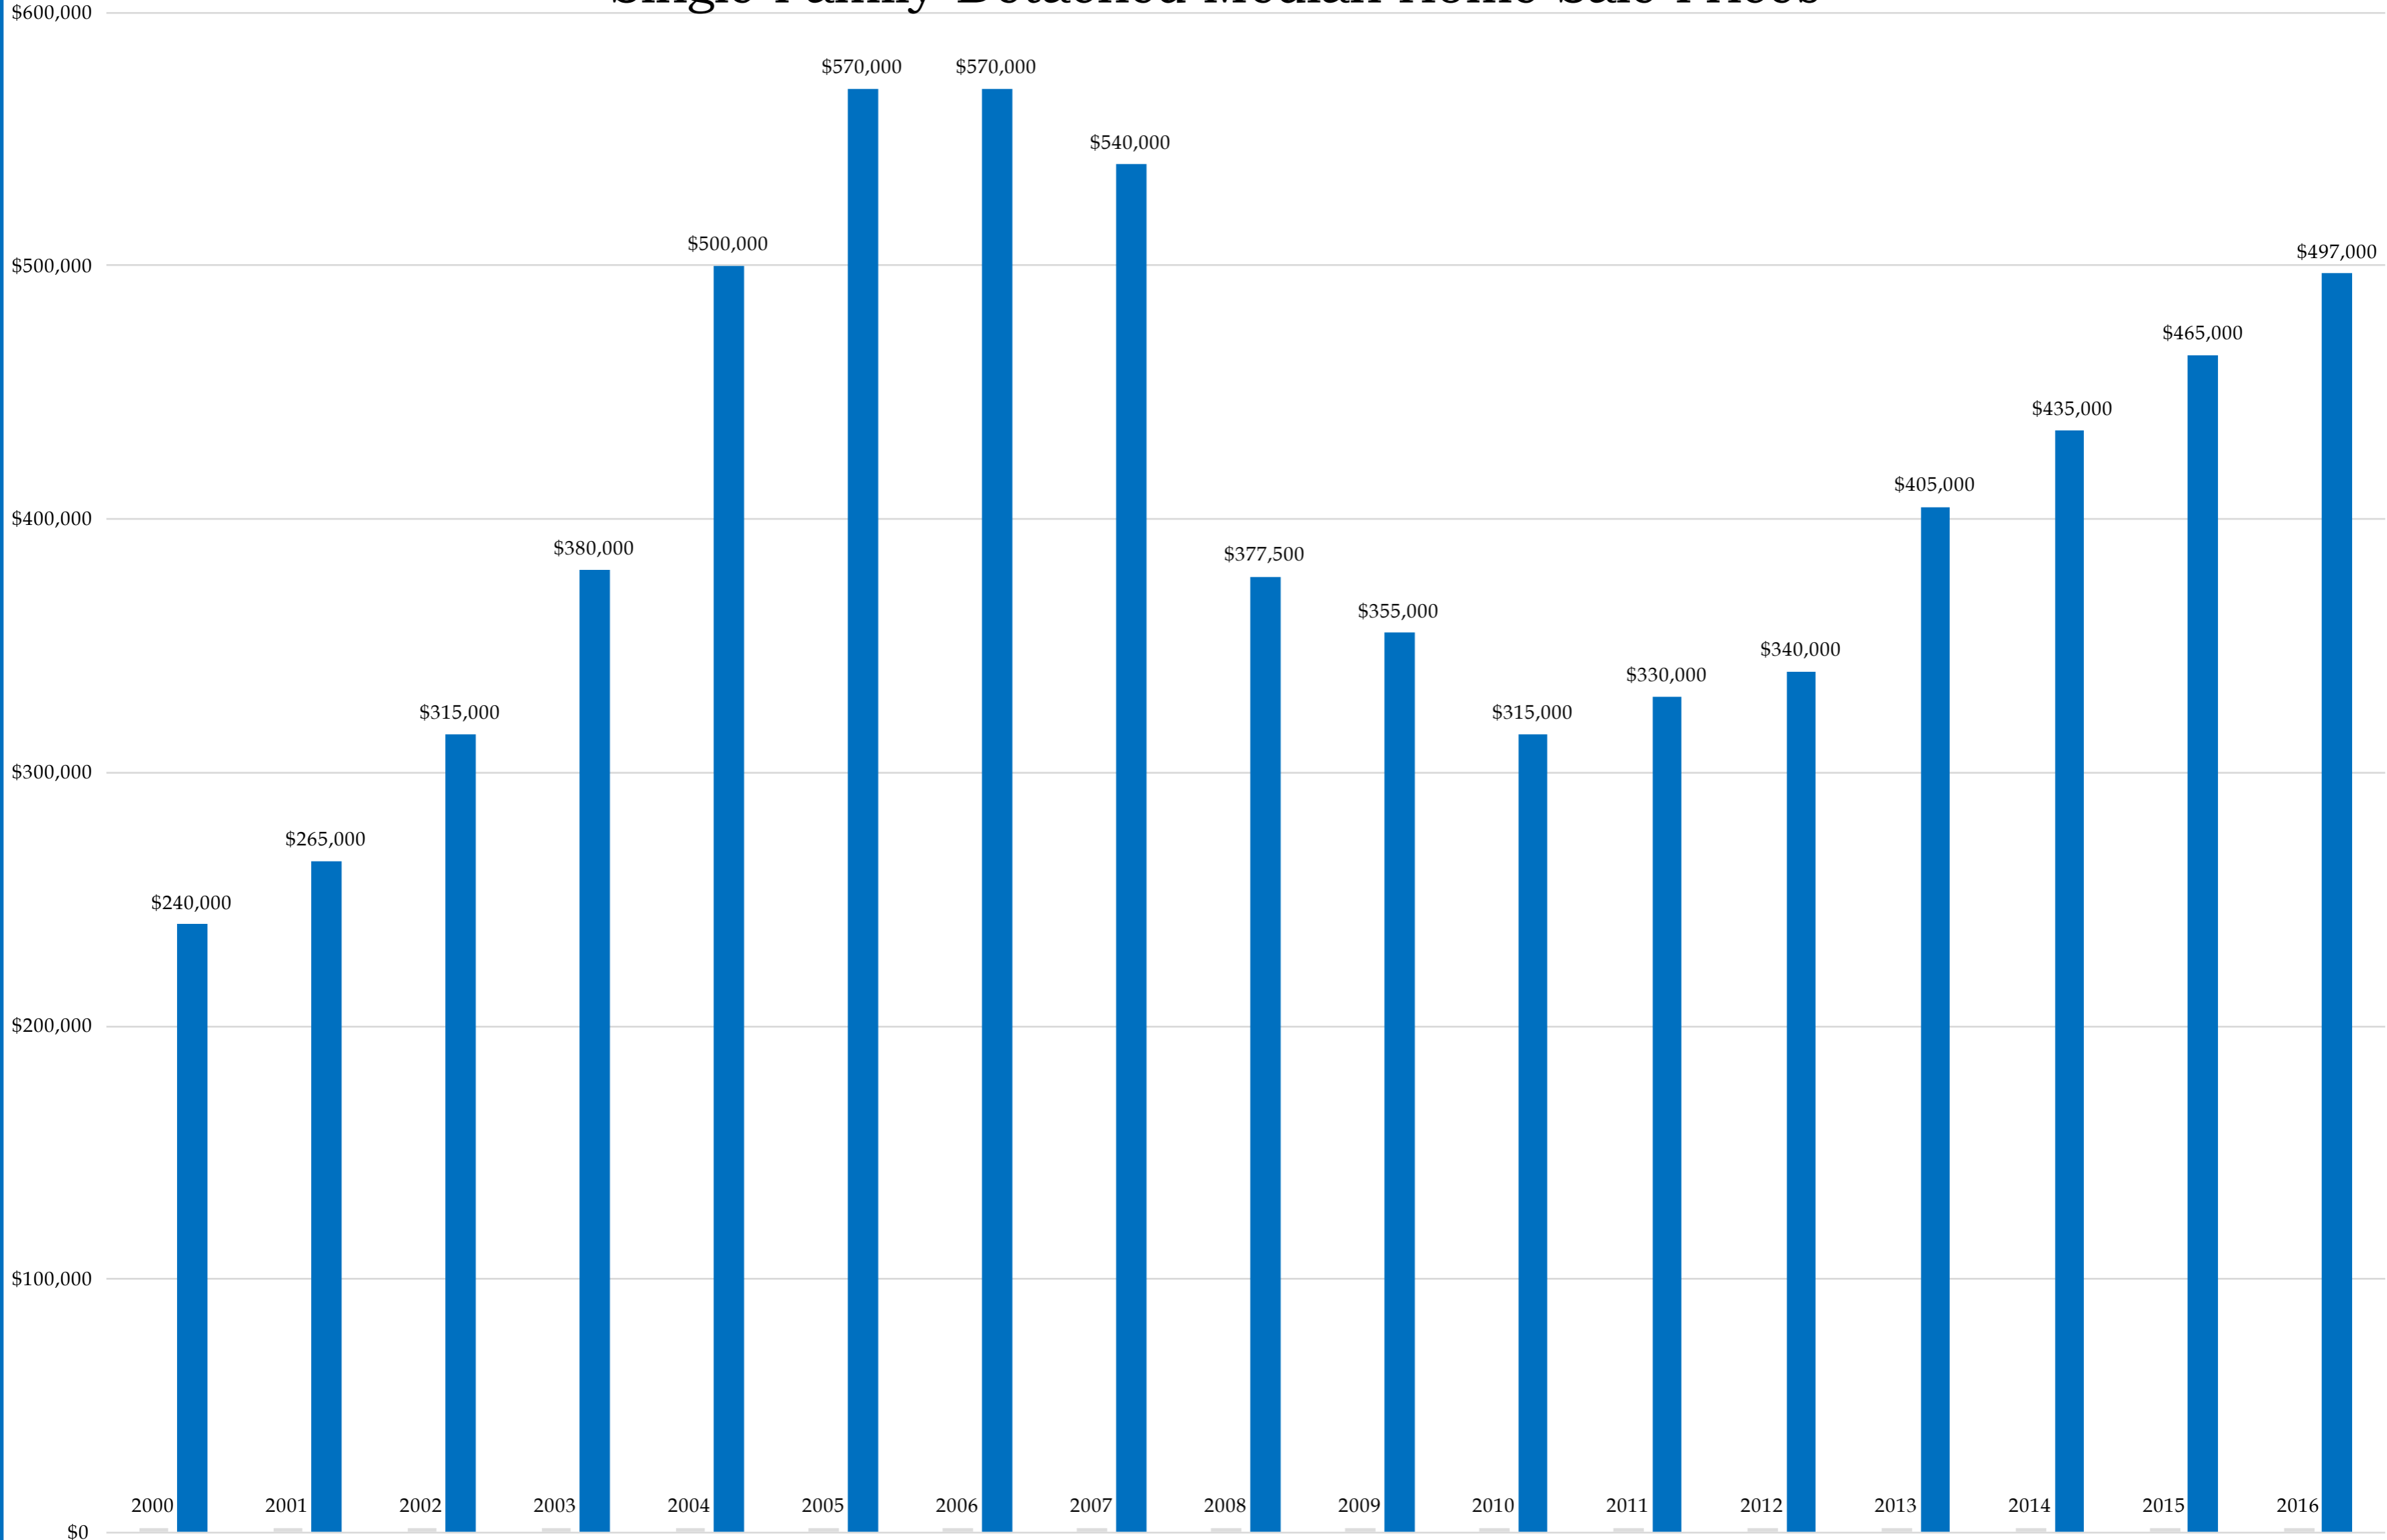

92028 (2000-2016)

Single Family Detached Median Home Sale Prices

92028 (2000-2016)

Condominium Median Home Sale Prices