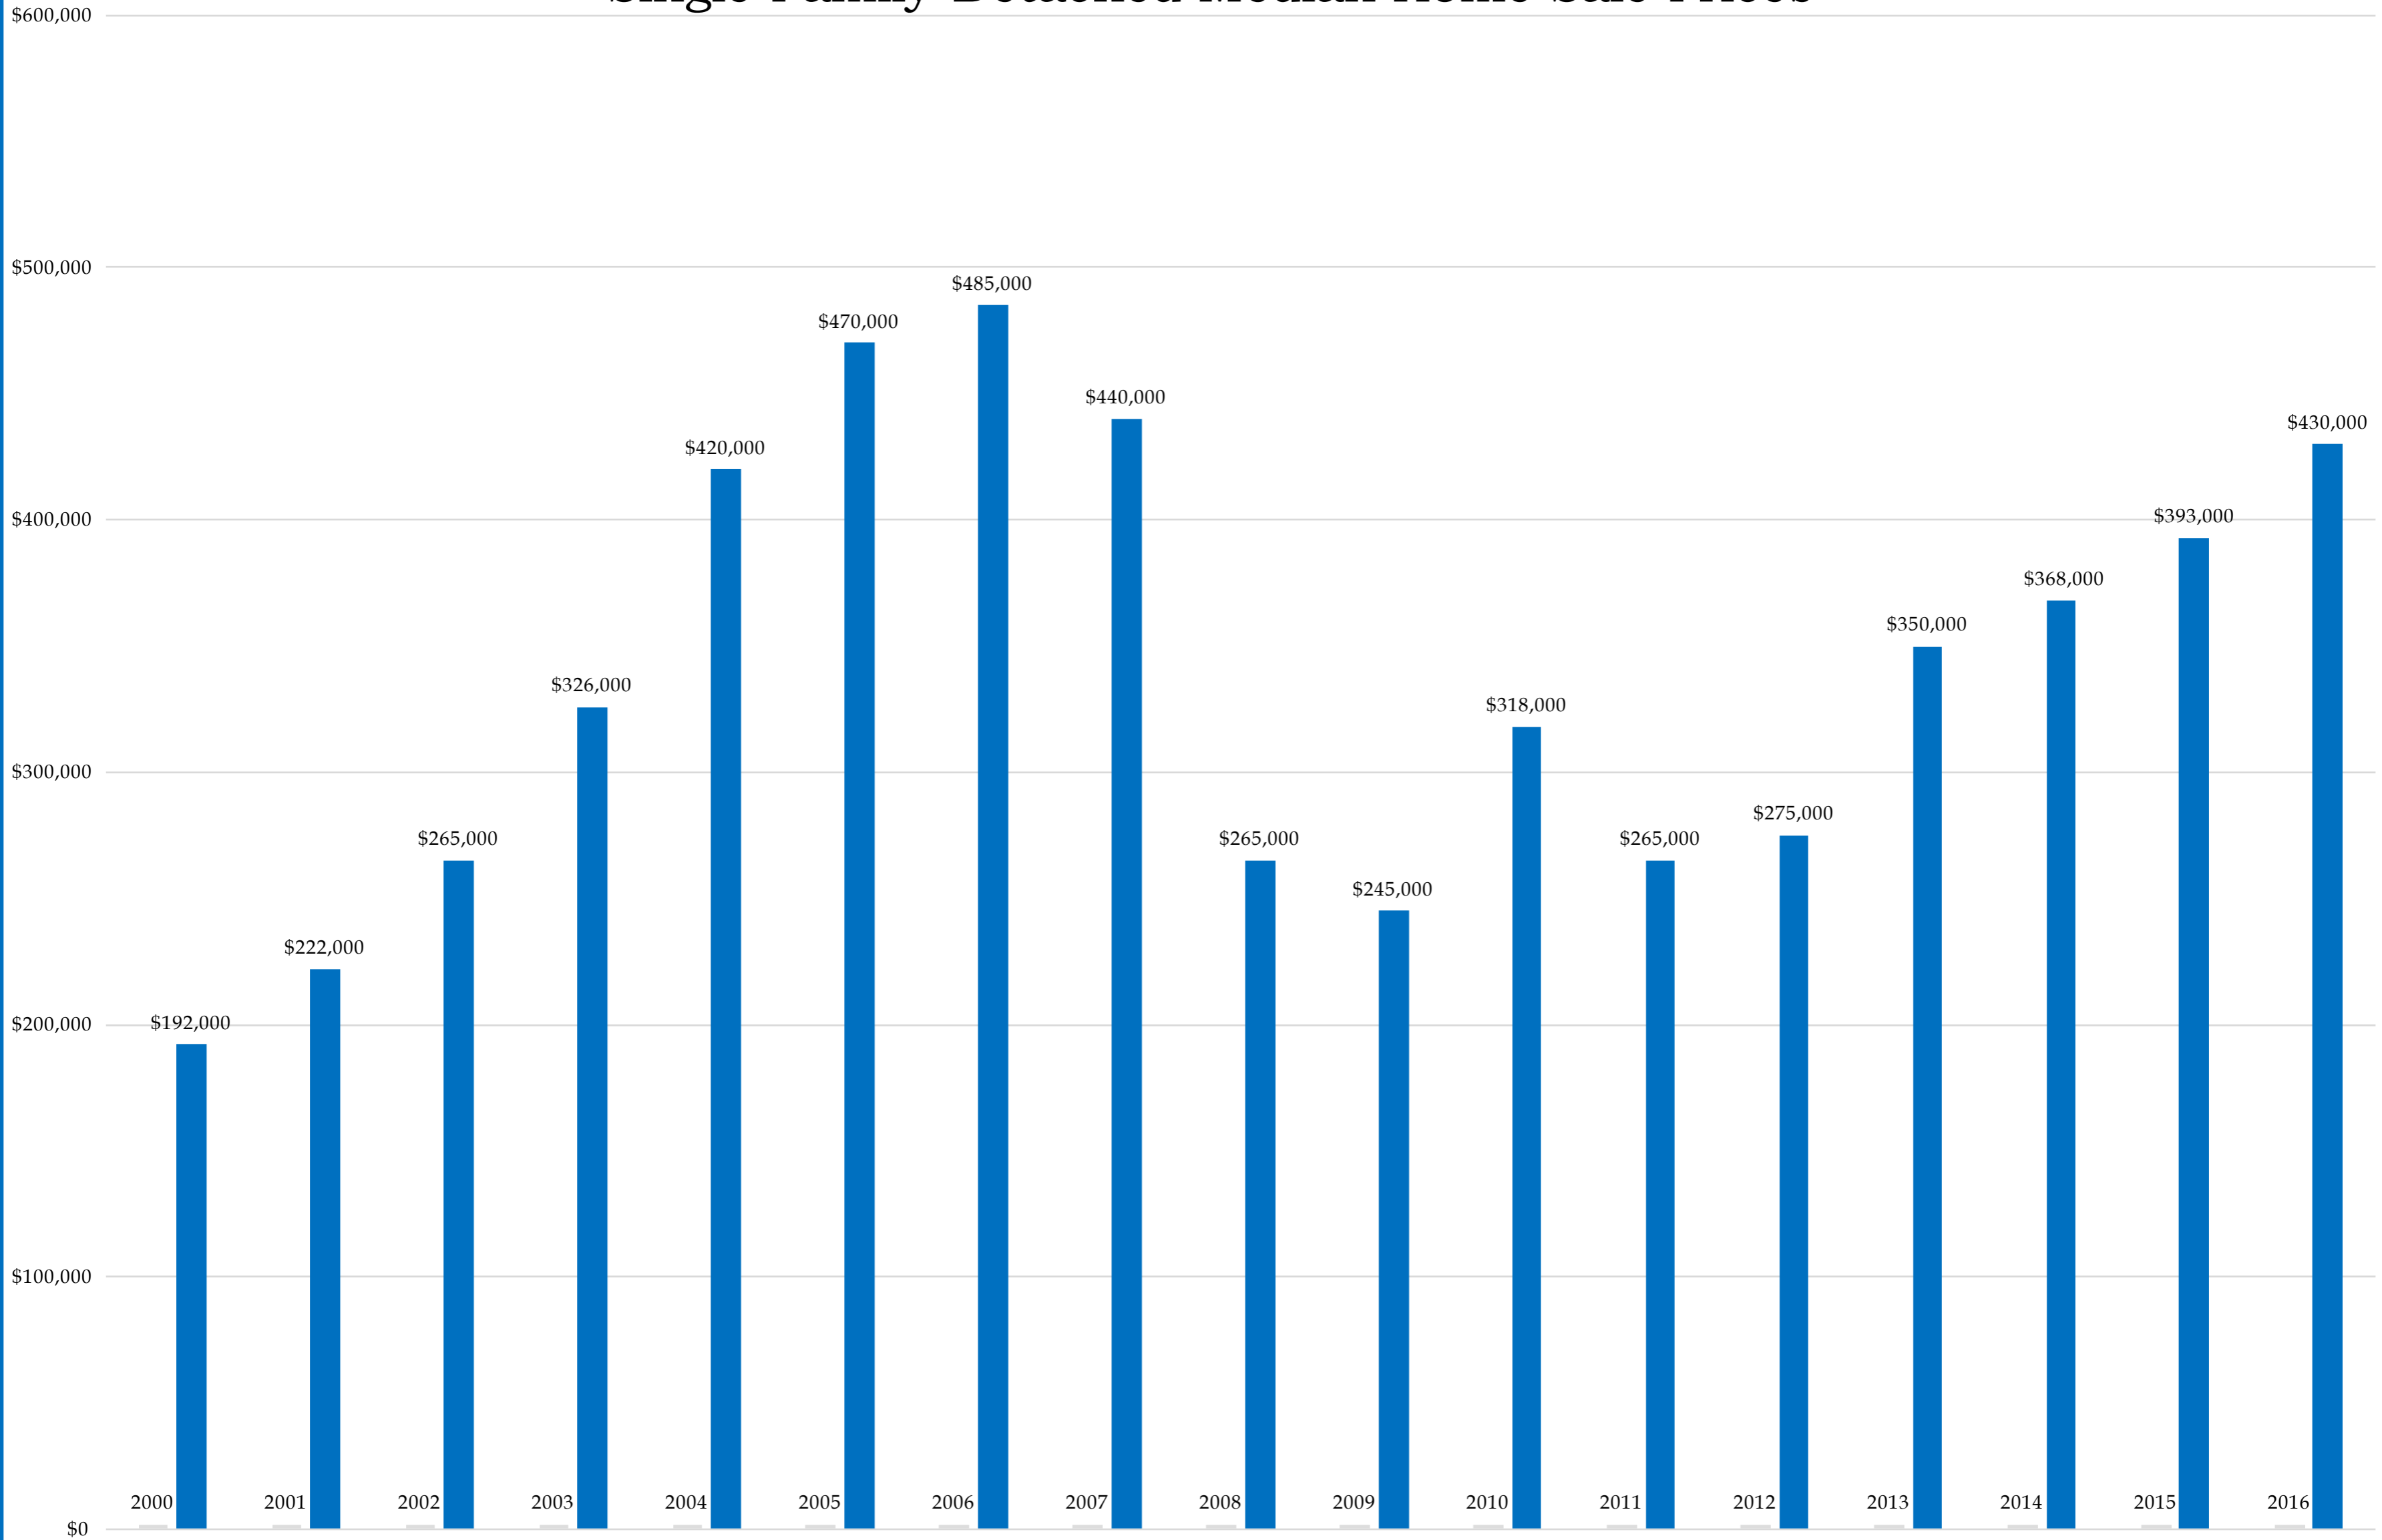

92027 (2000-2016)

Single Family Detached Median Home Sale Prices

92027 (2000-2016)

Condominium Median Home Sale Prices