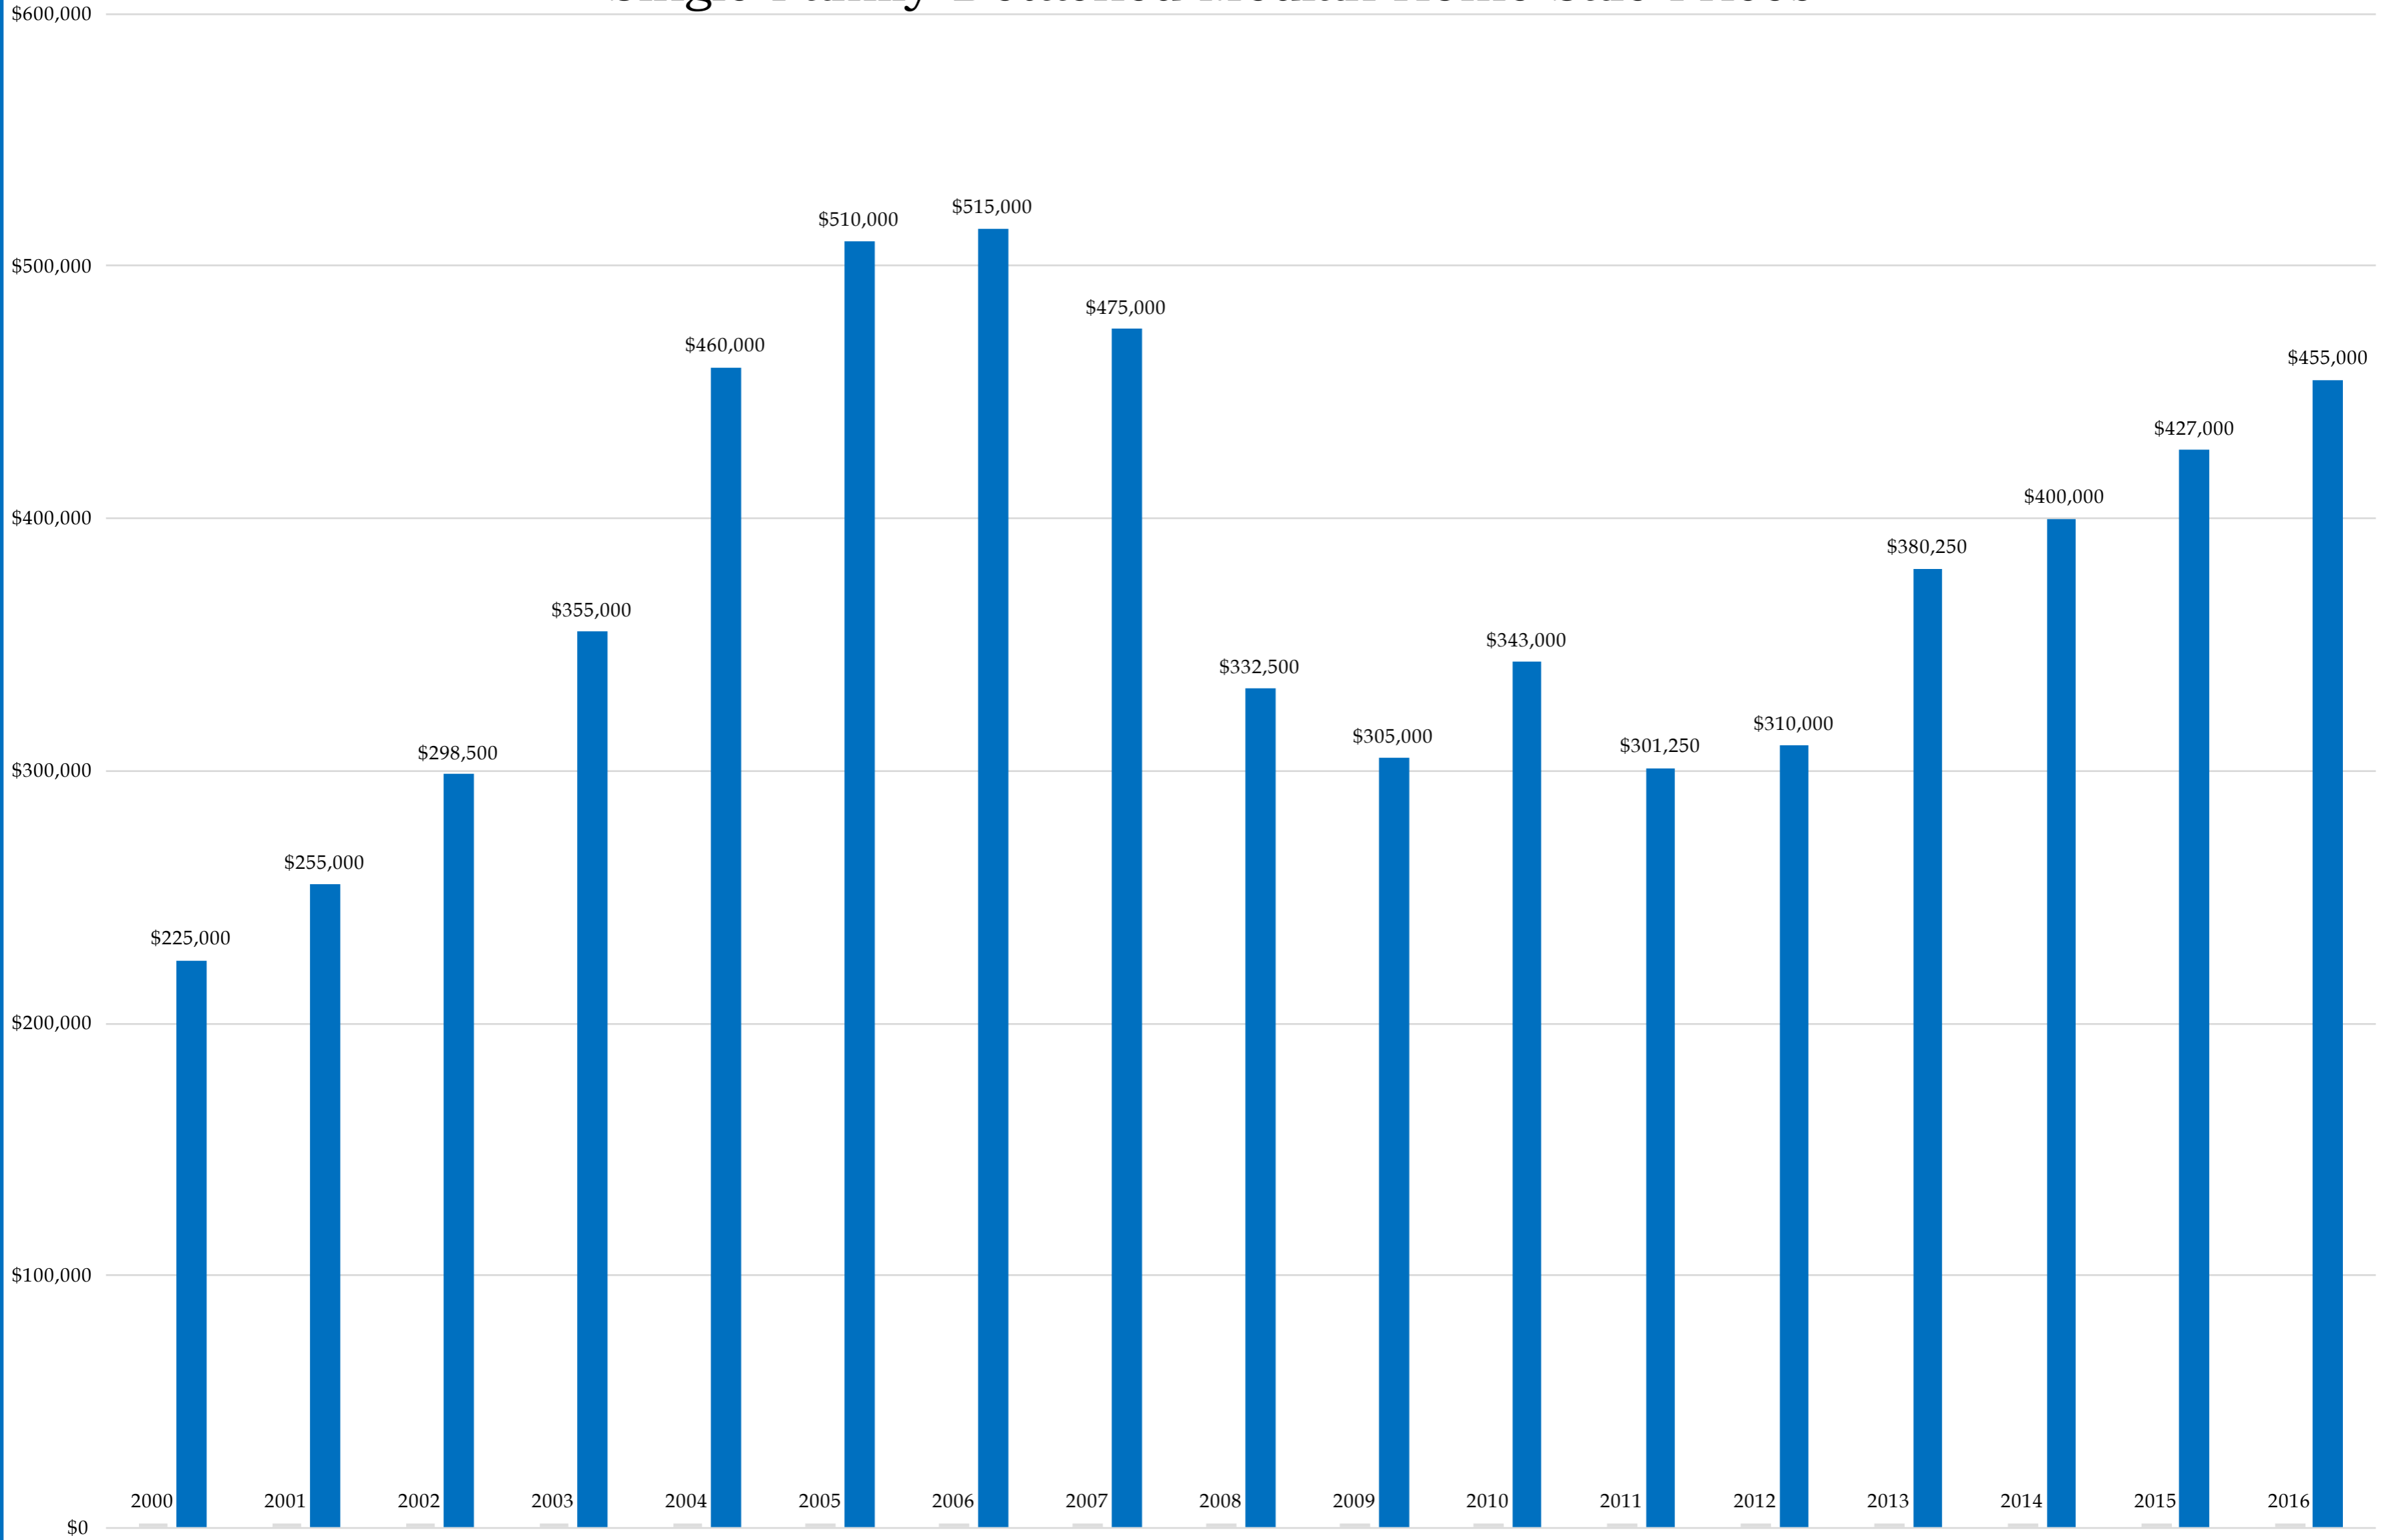

# 92026 (2000-2016)

## Single Family Detached Median Home Sale Prices