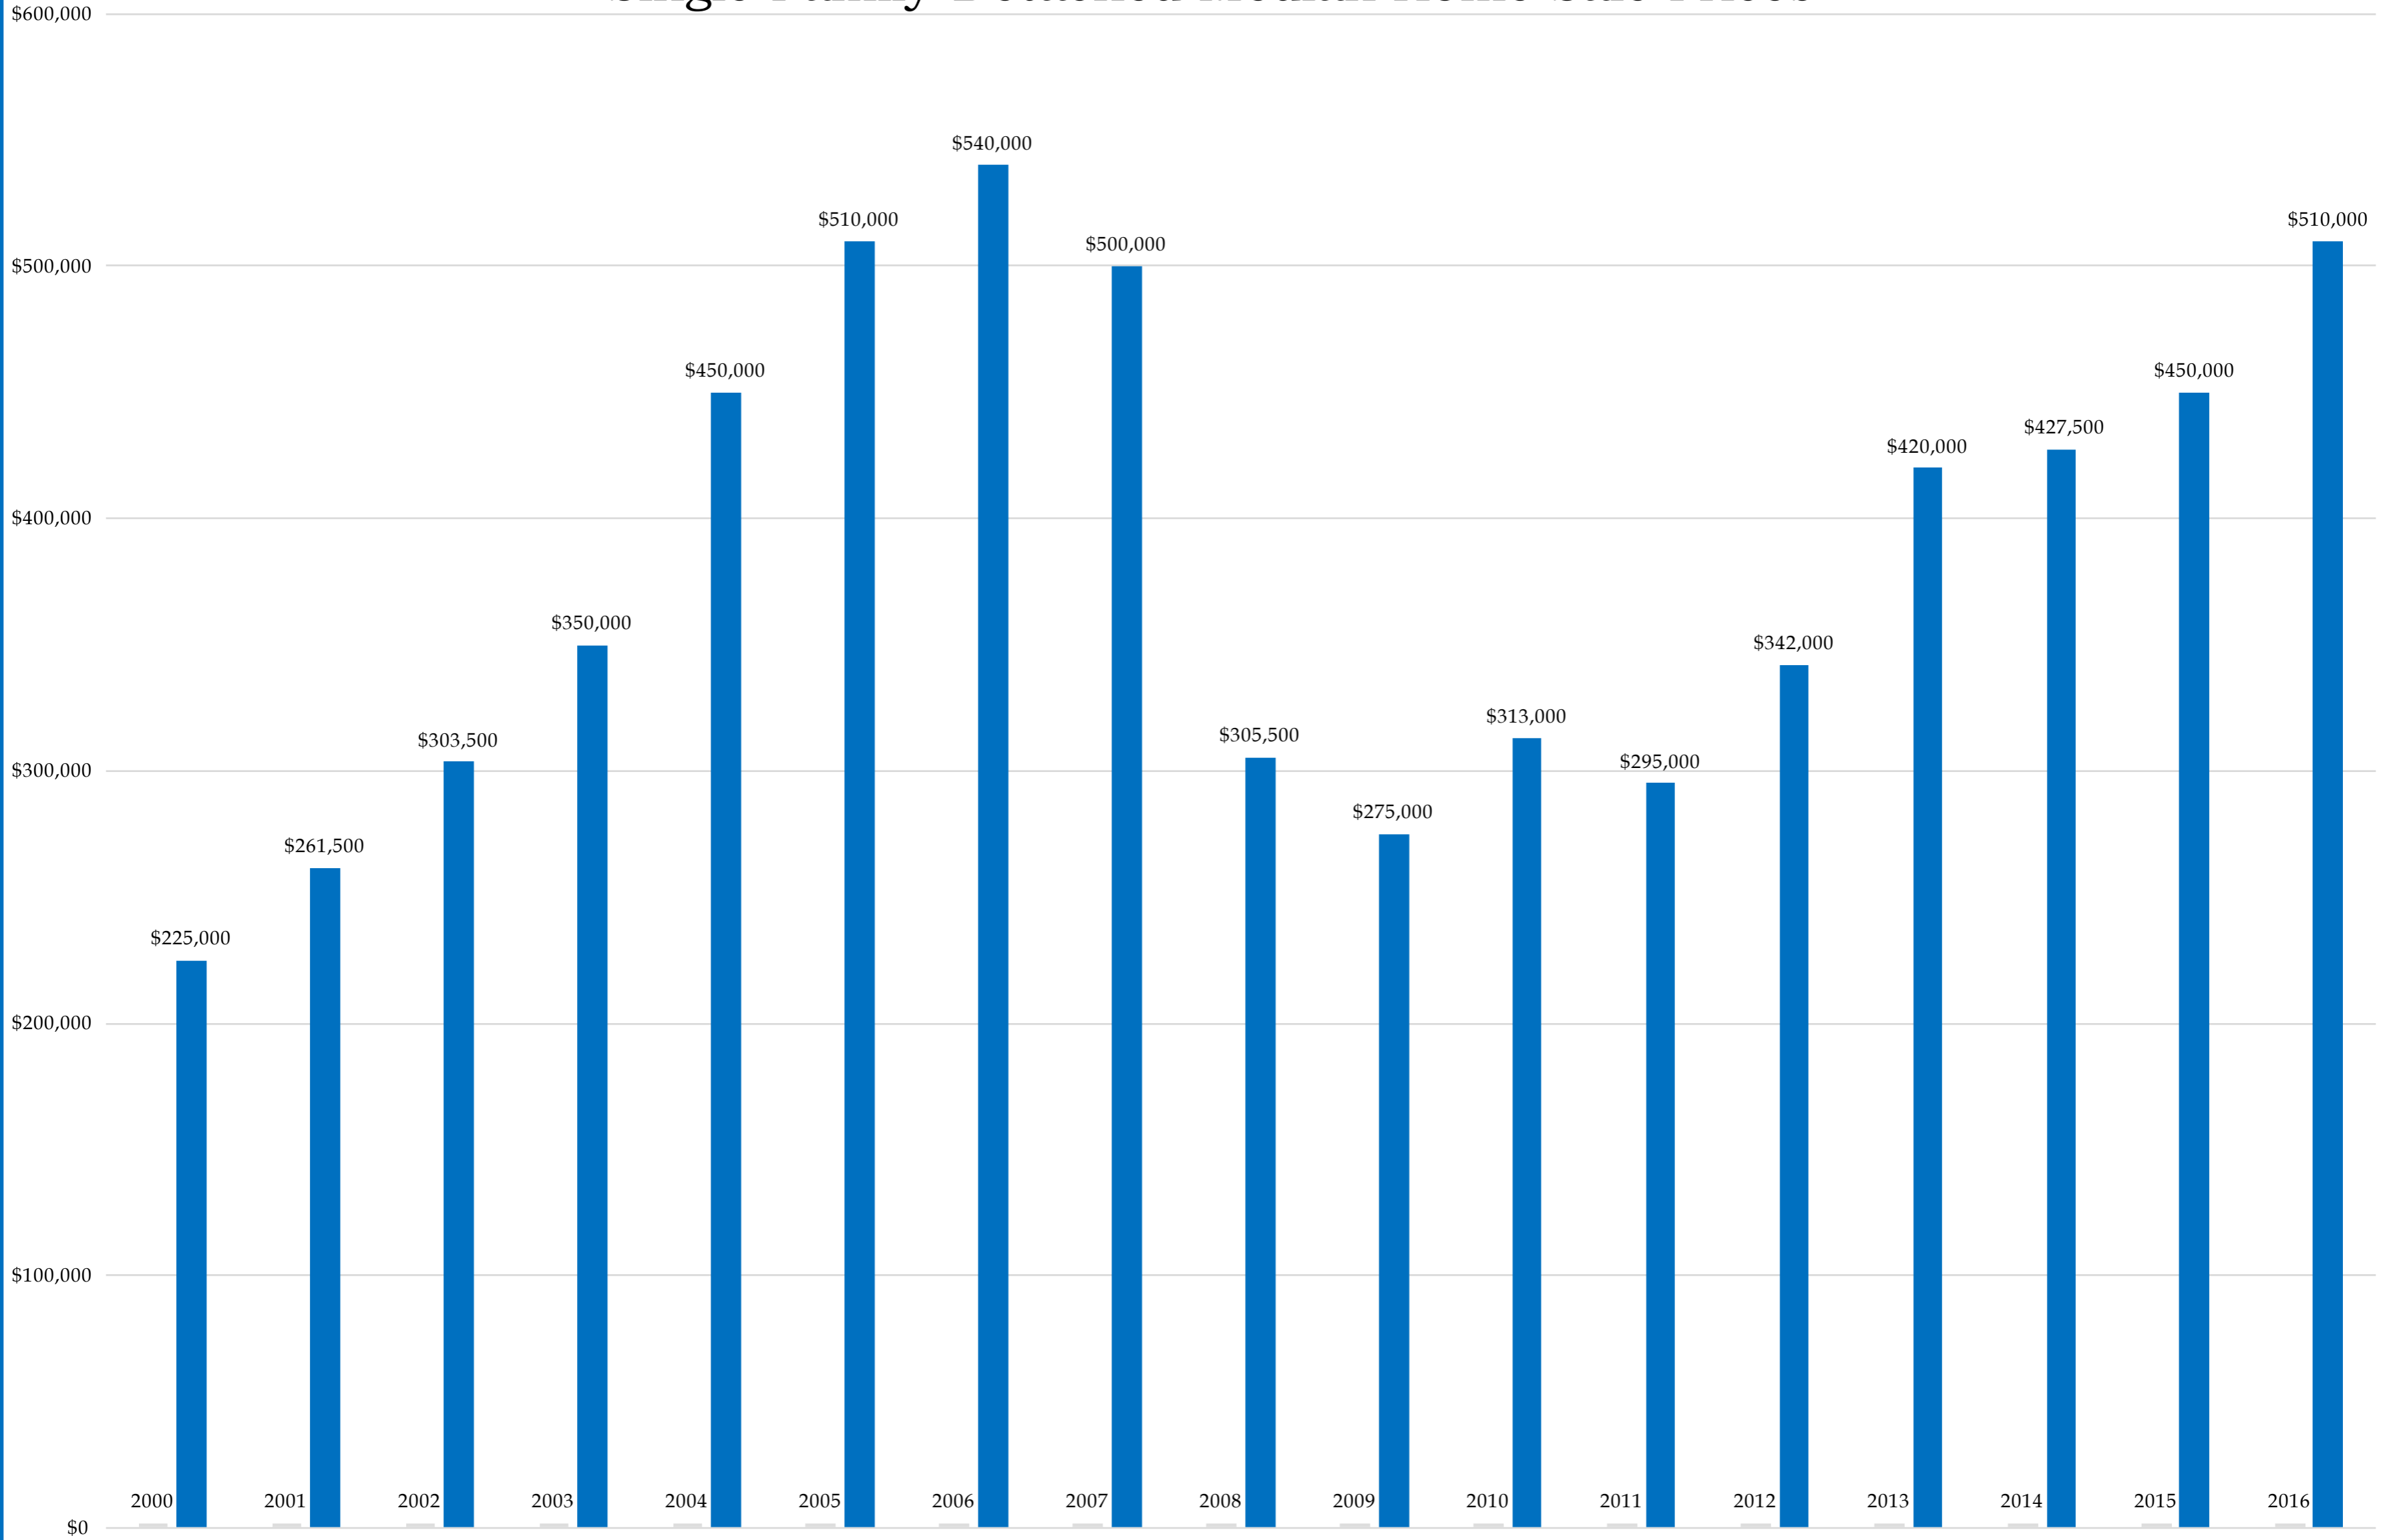

92025 (2000-2016)

Single Family Detached Median Home Sale Prices

92025 (2000-2016)

Condominium Median Home Sale Prices