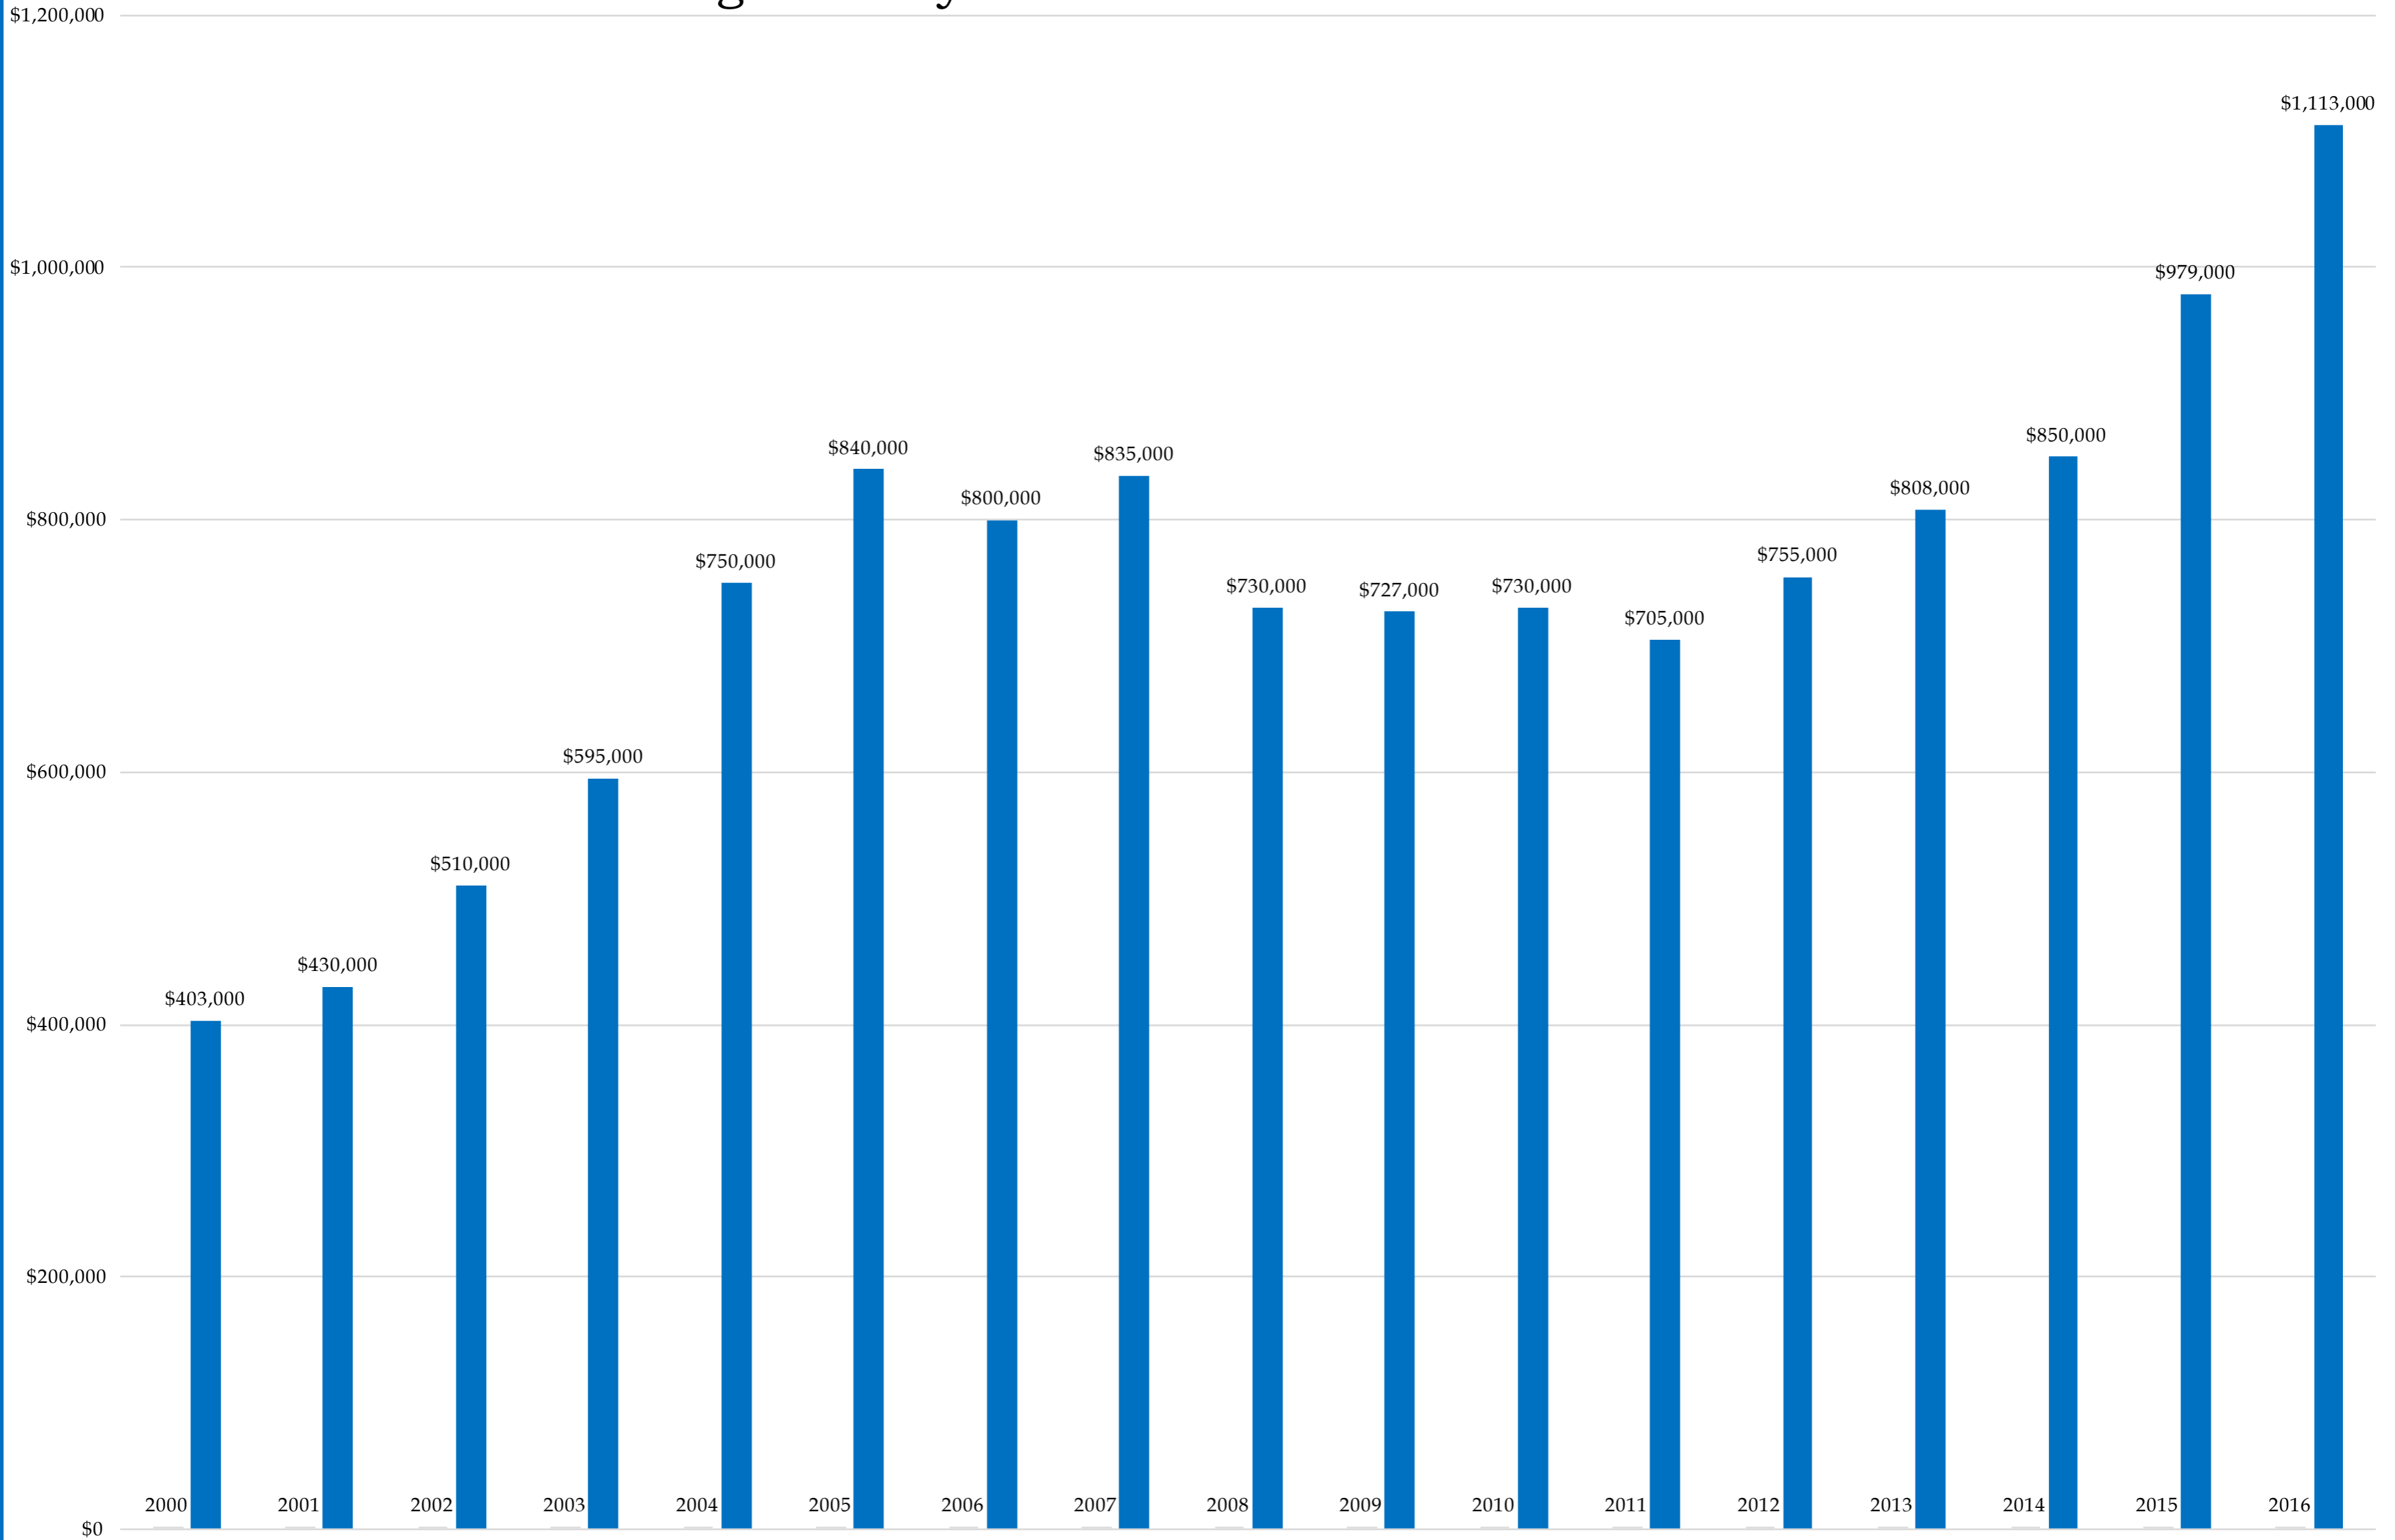

92024 (2000-2016)

Single Family Detached Median Home Sale Prices

92024 (2000-2016)

Condominium Median Home Sale Prices