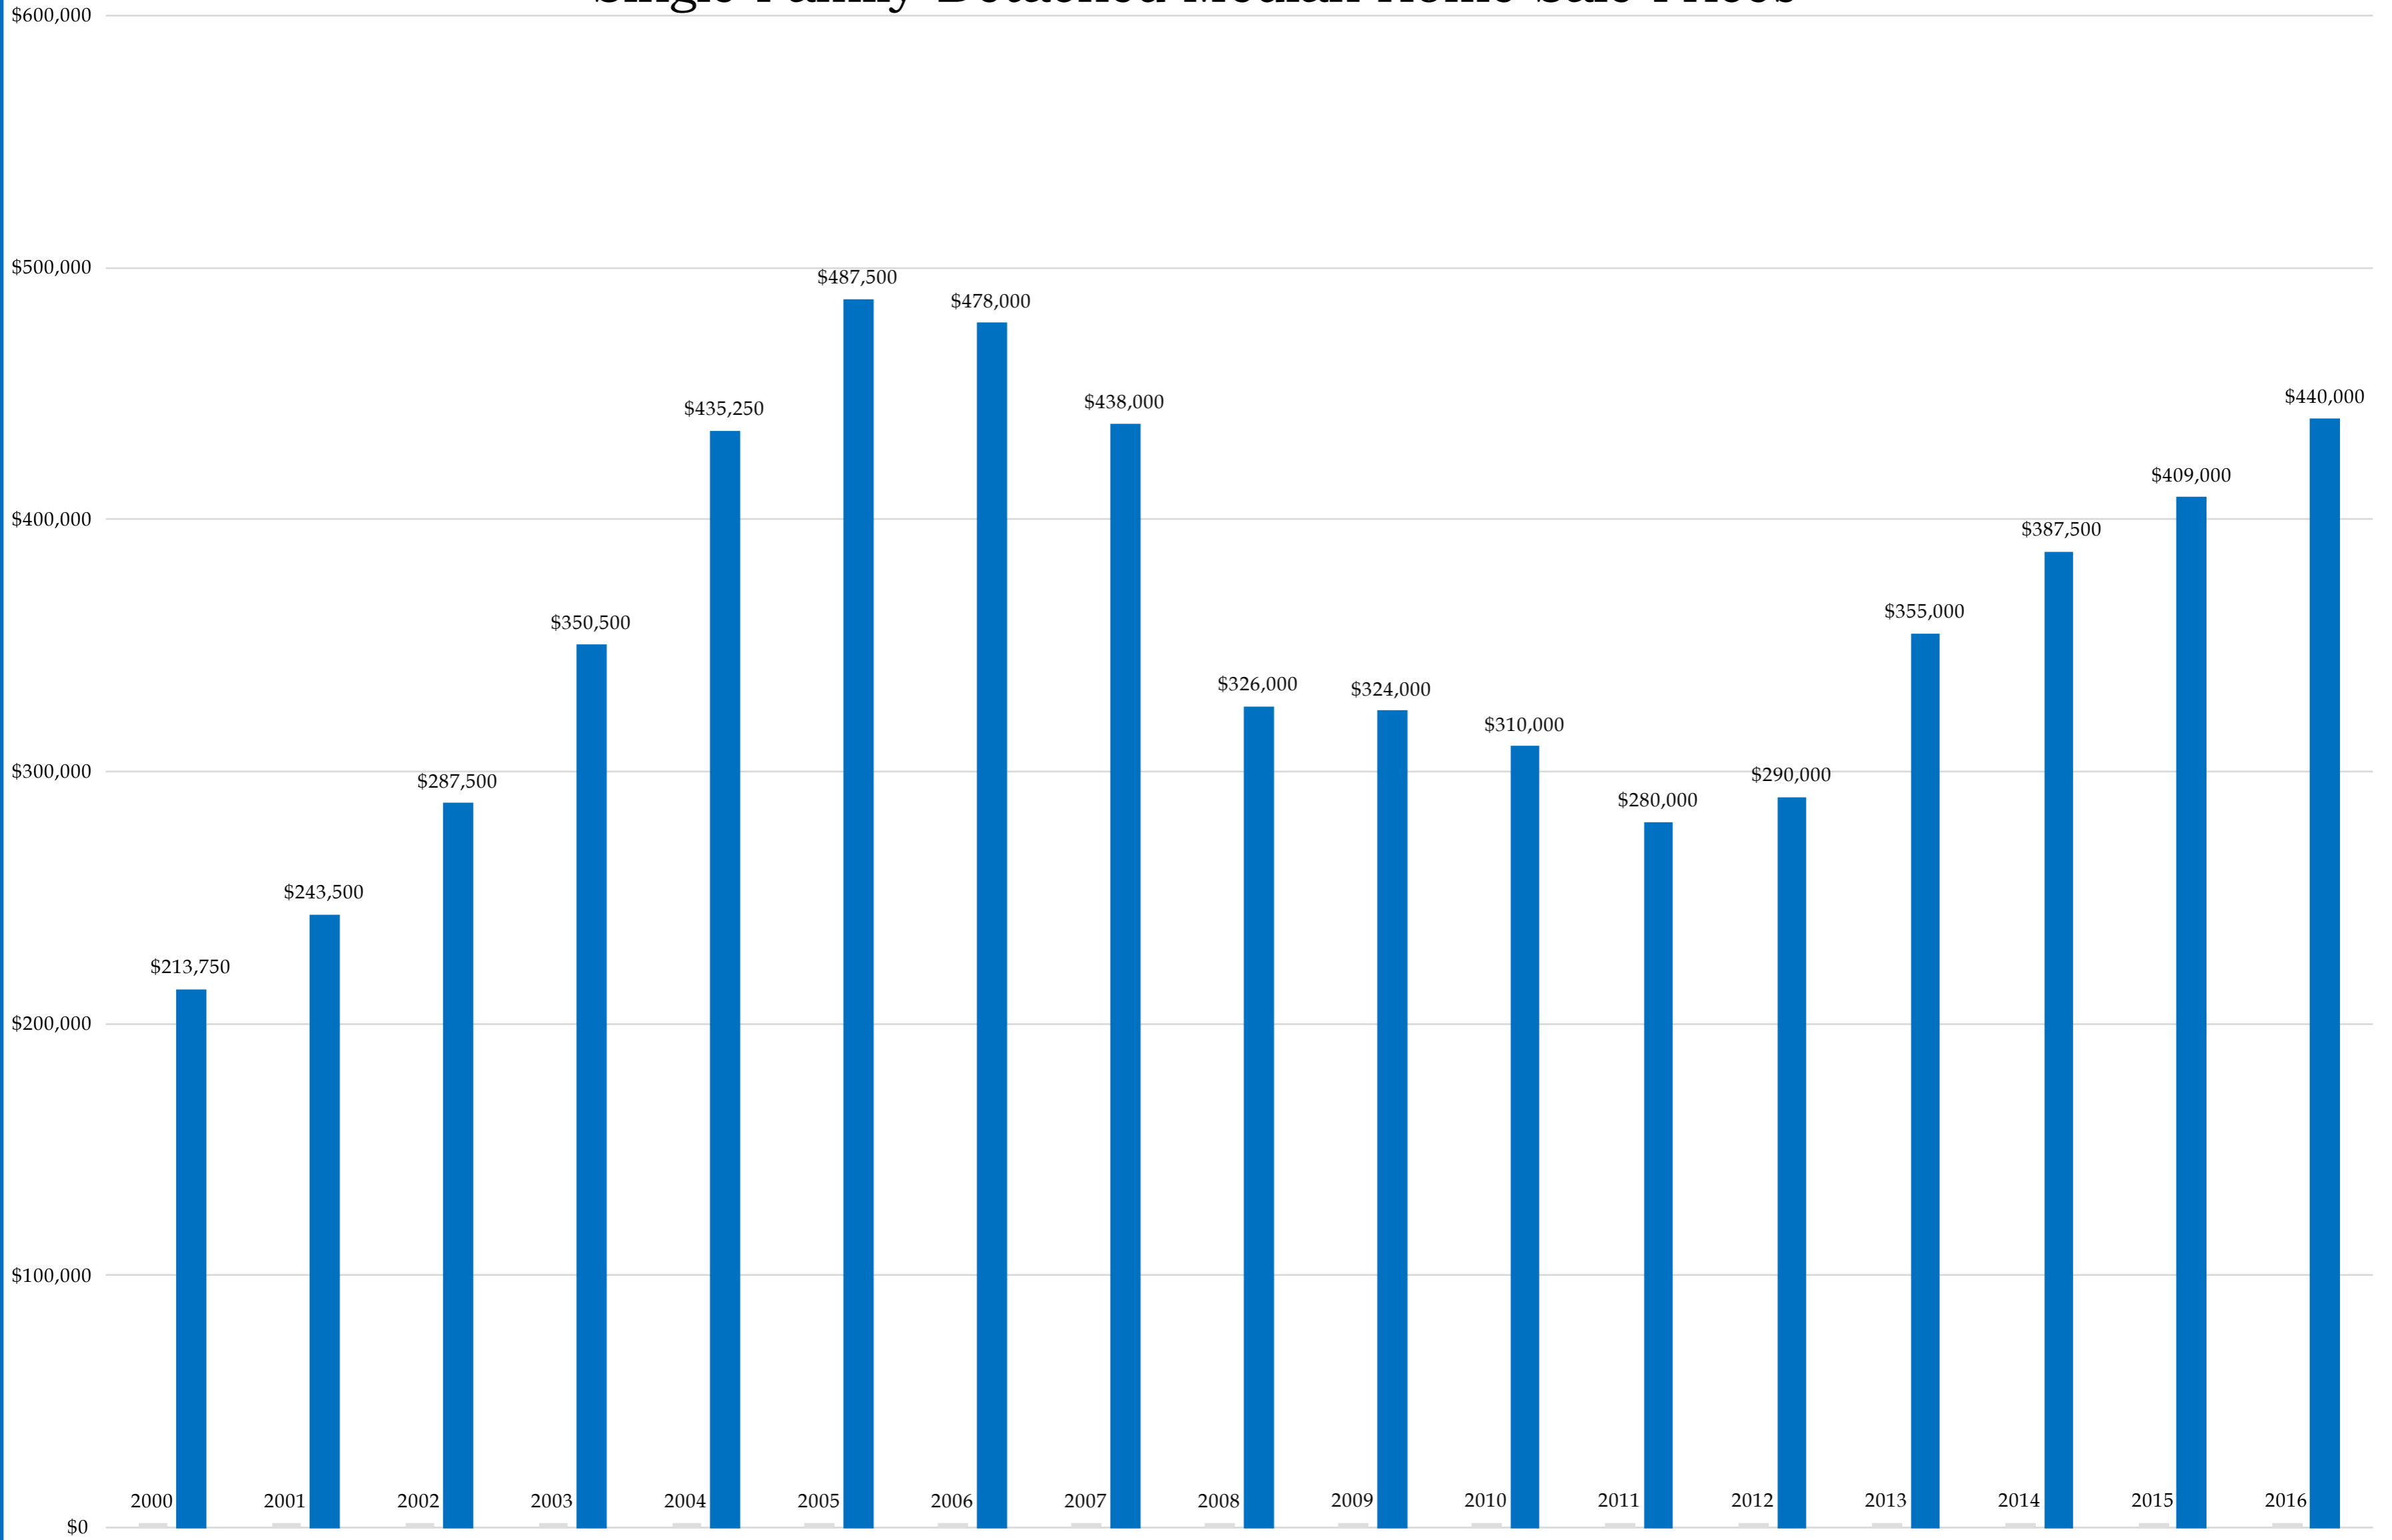

# 92021 (2000-2016)

## Single Family Detached Median Home Sale Prices