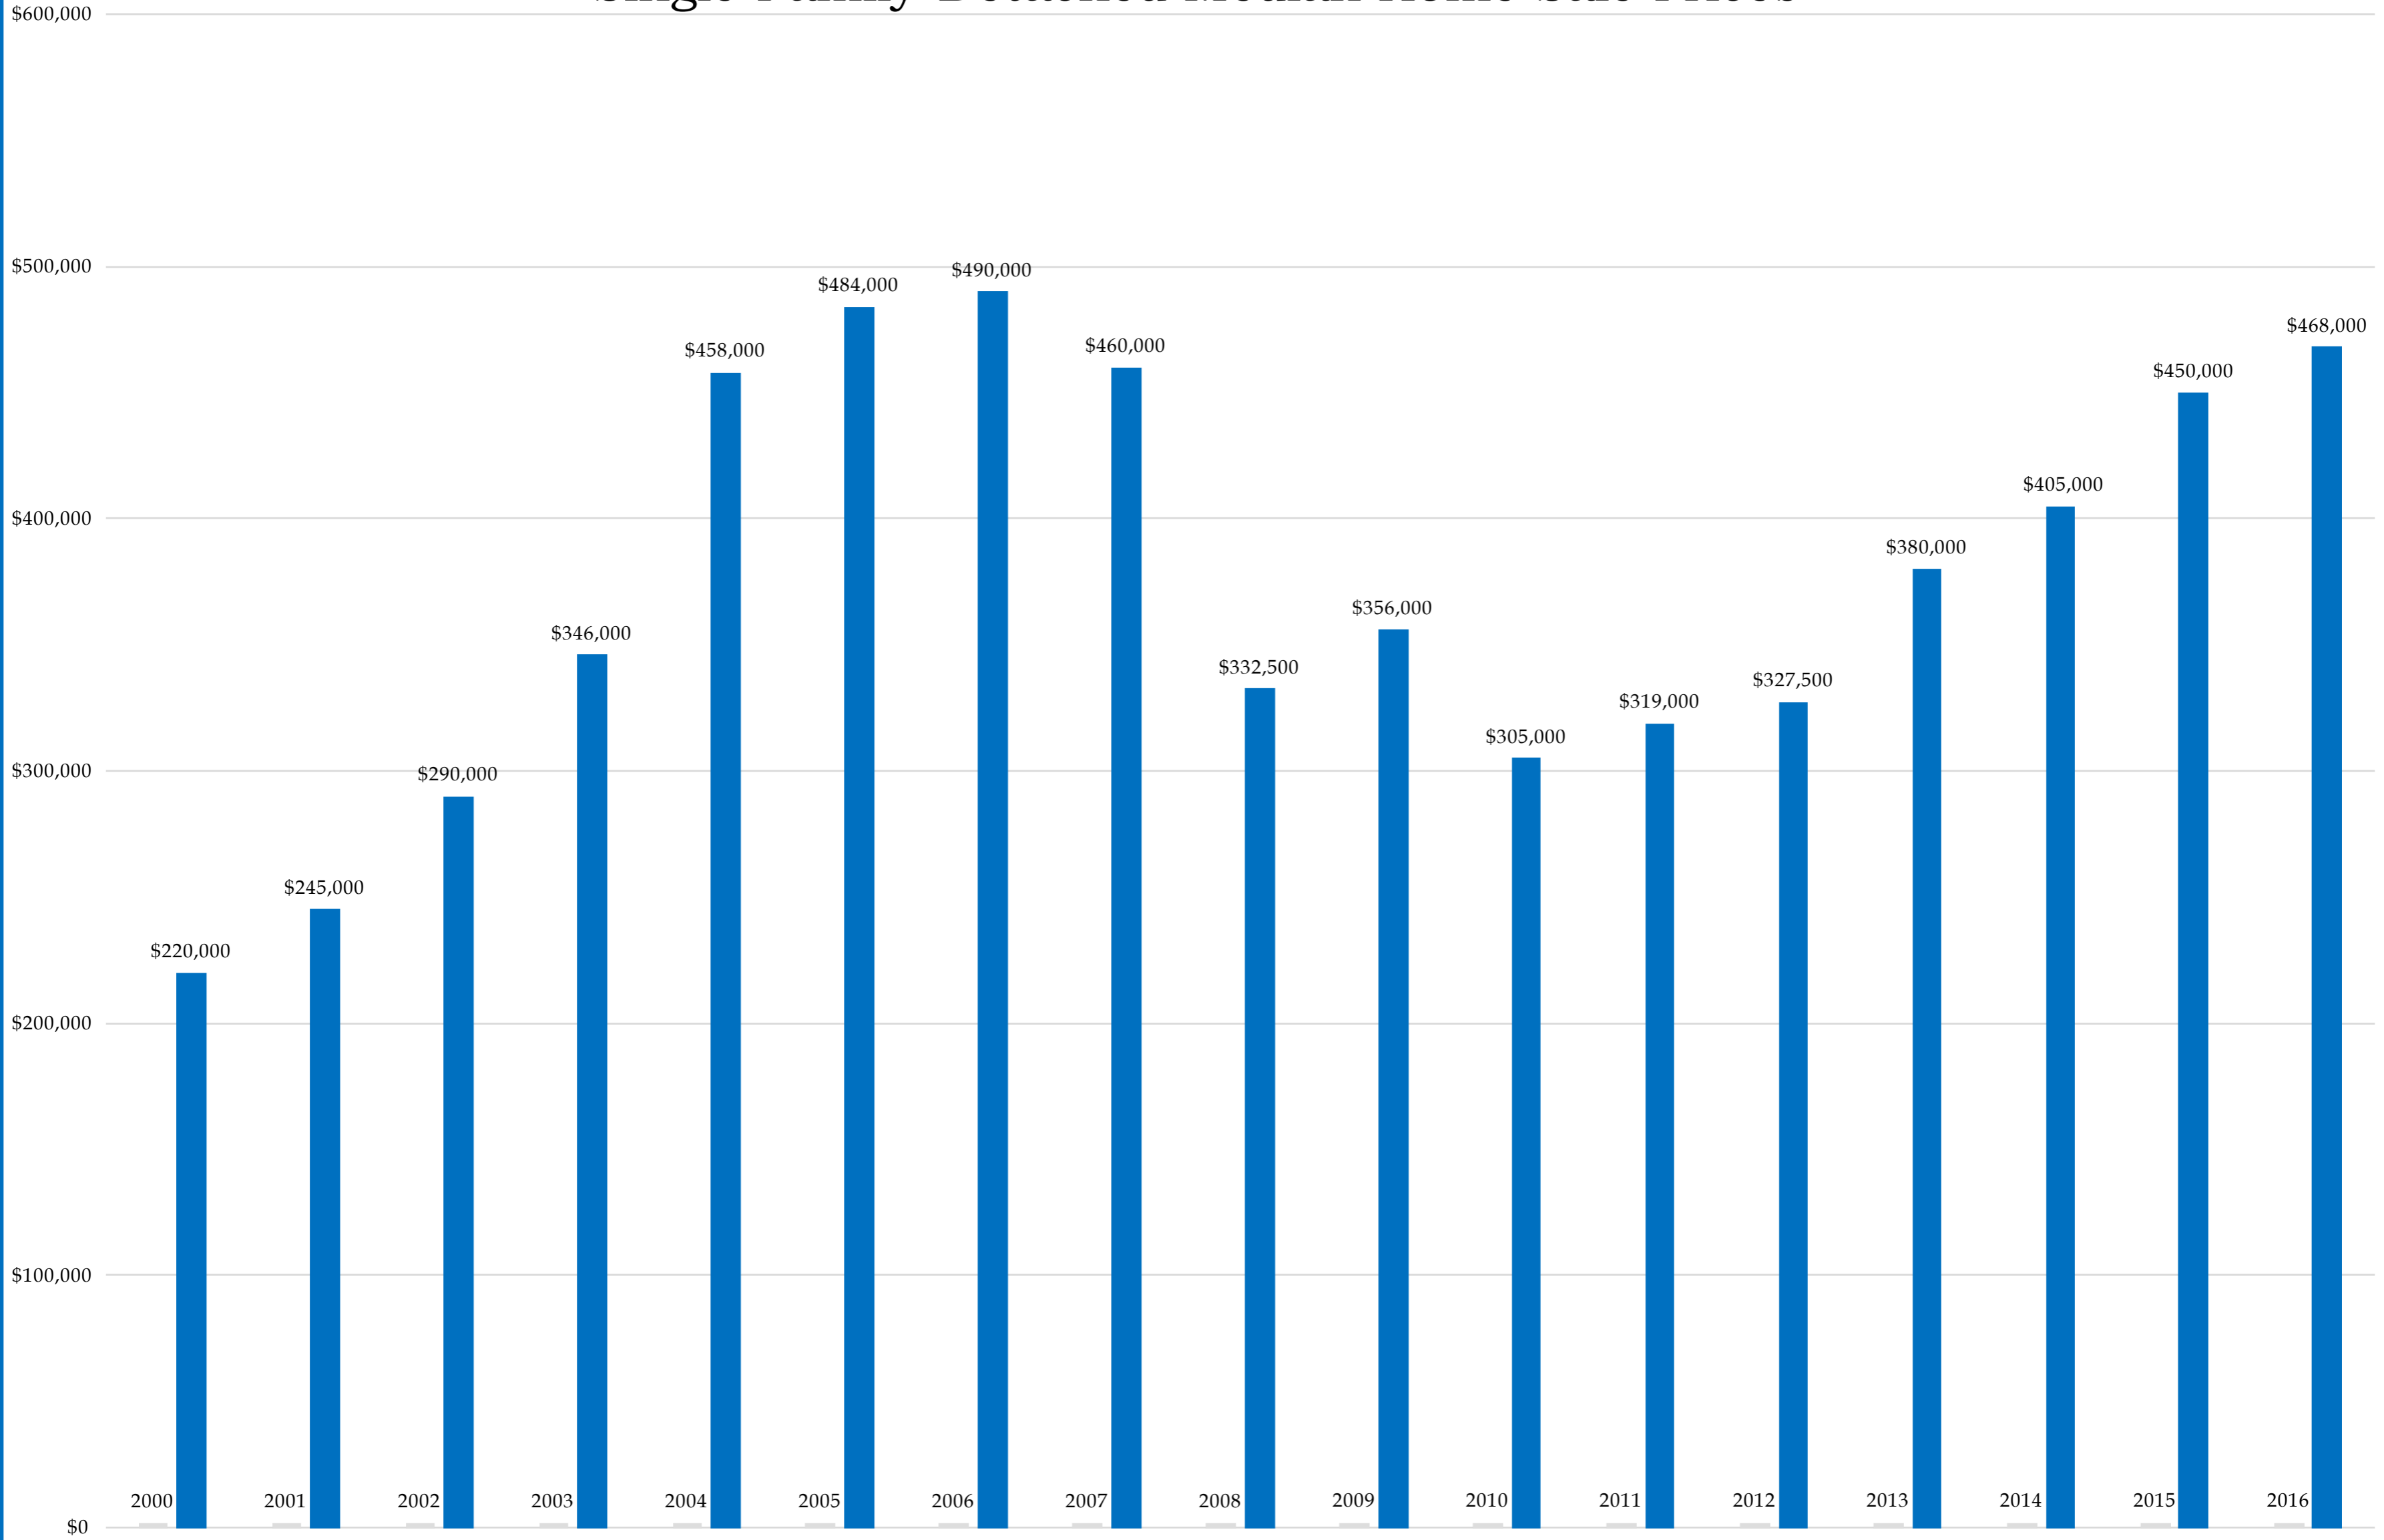

# 92020 (2000-2016)

## Single Family Detached Median Home Sale Prices