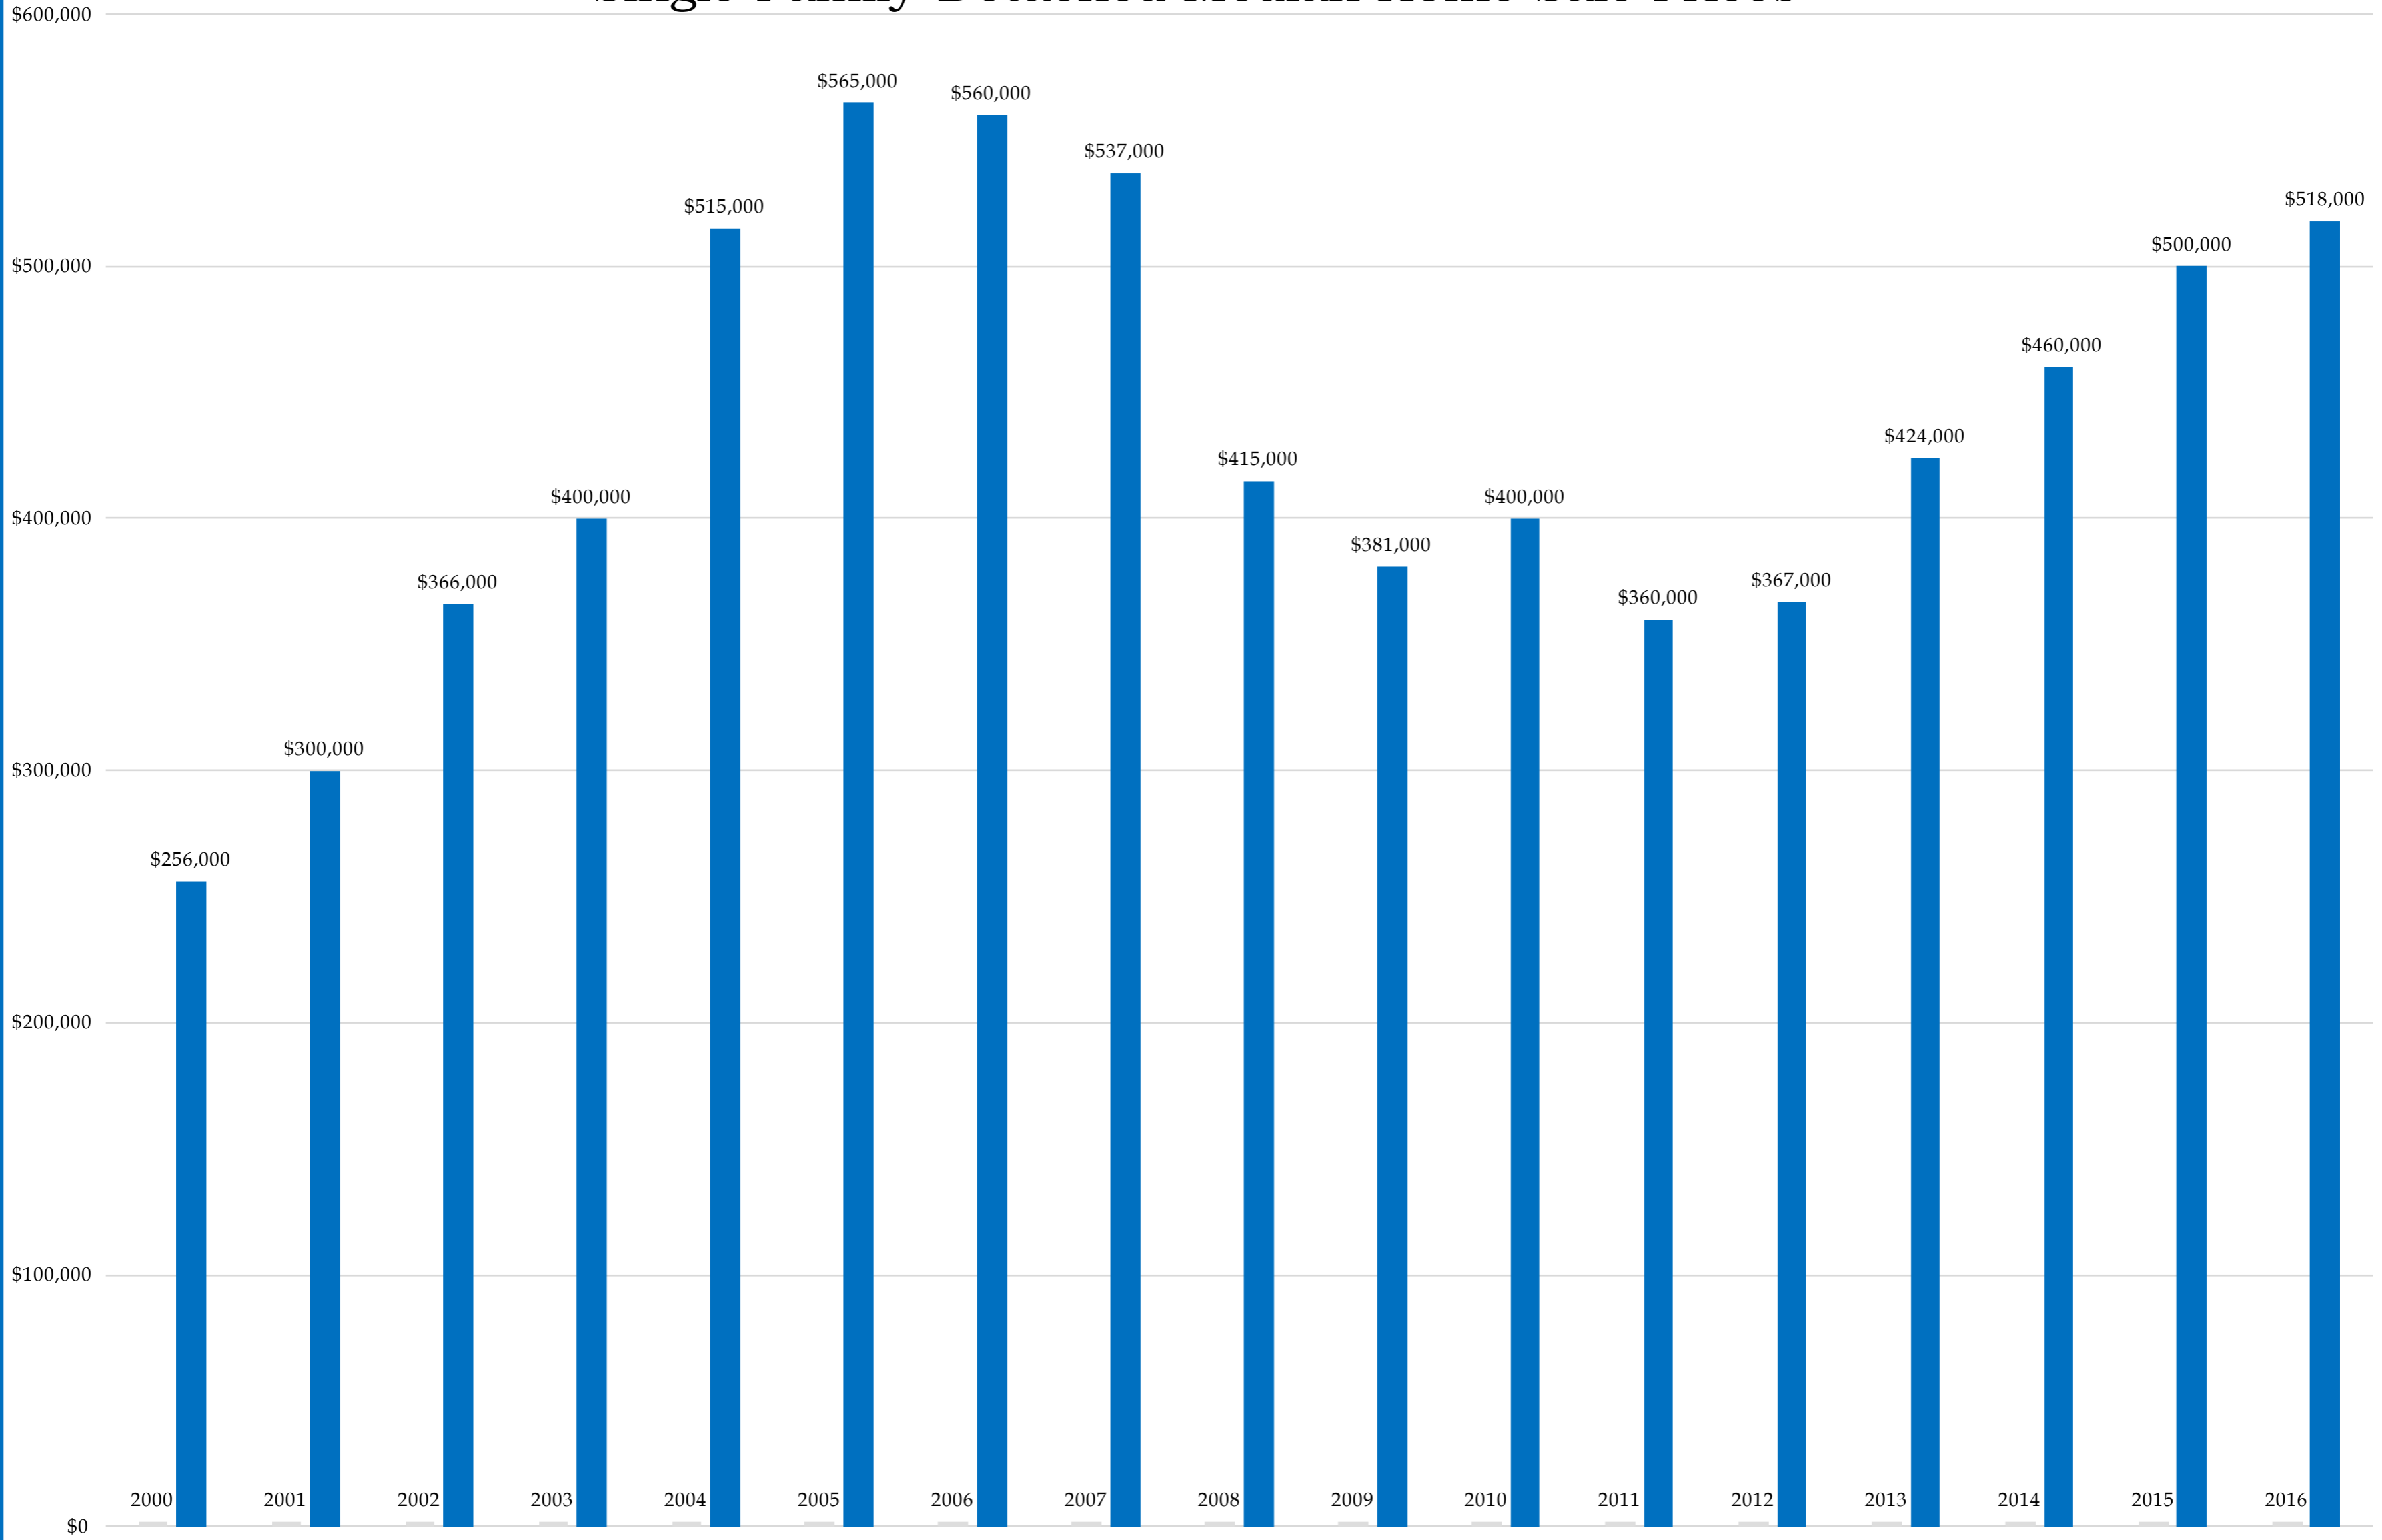

# 92019 (2000-2016)

## Single Family Detached Median Home Sale Prices