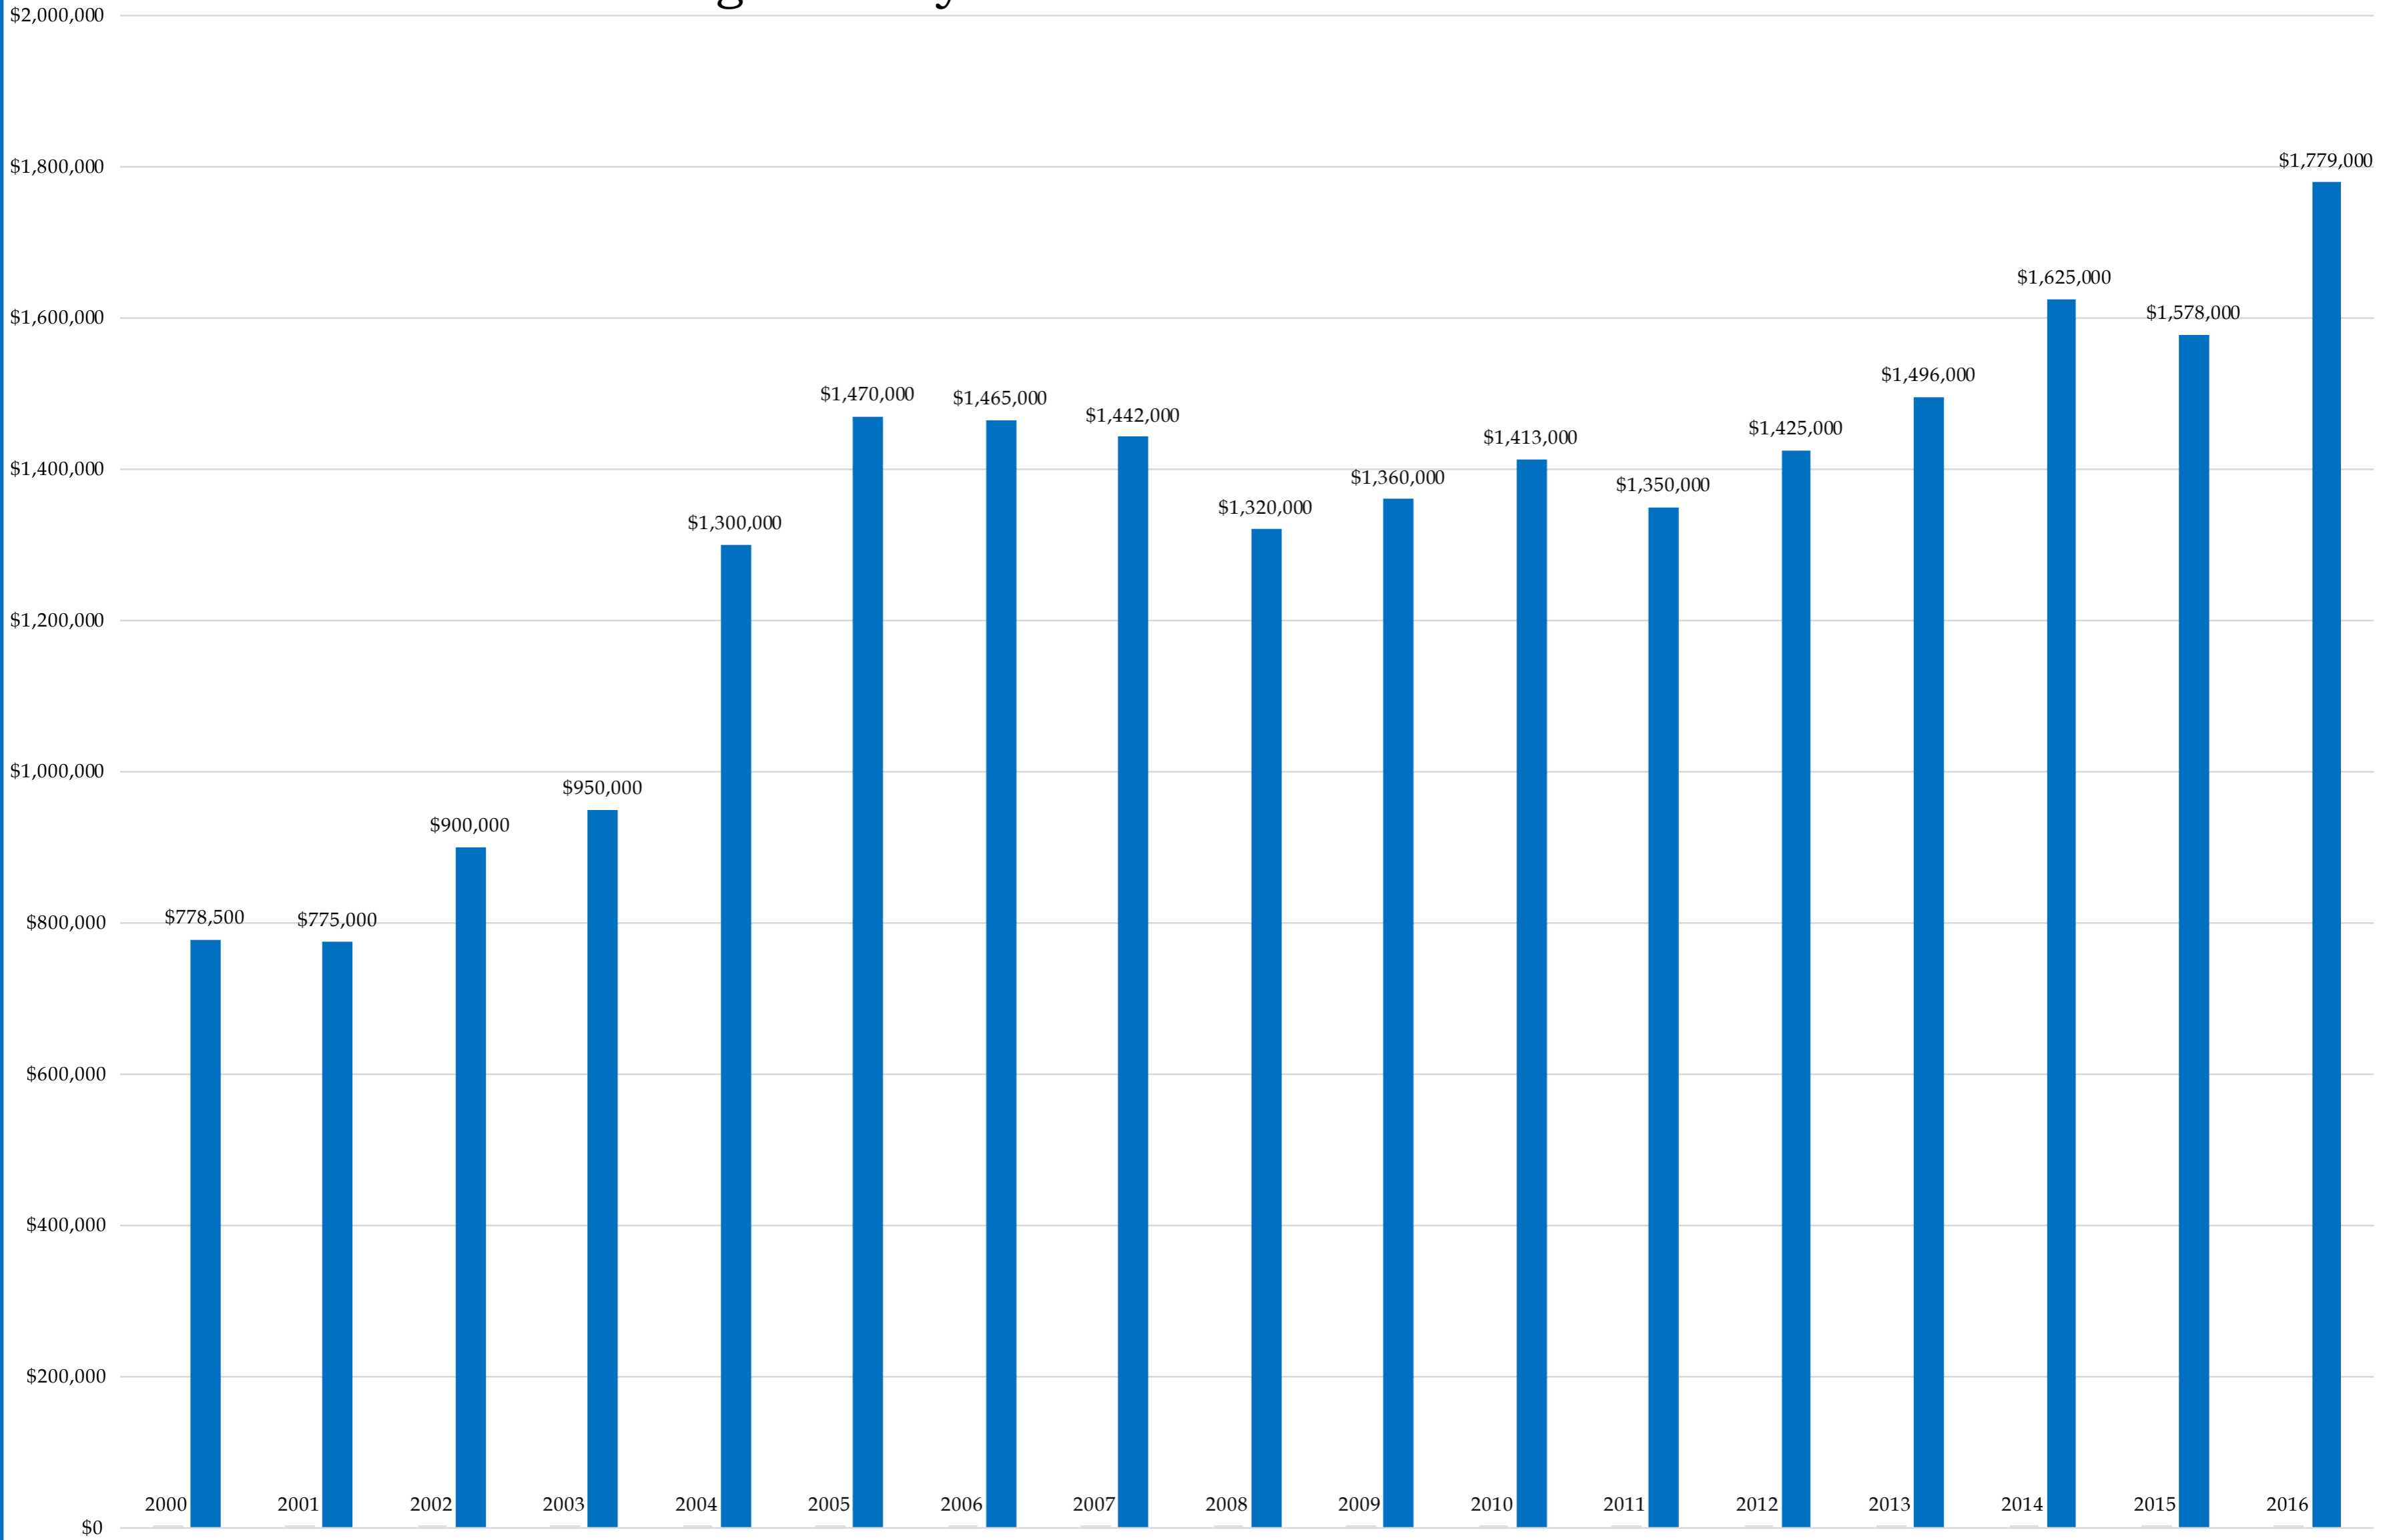

92014 (2000-2016)

Single Family Detached Median Home Sale Prices

92014 (2000-2016)

Condominium Median Home Sale Prices