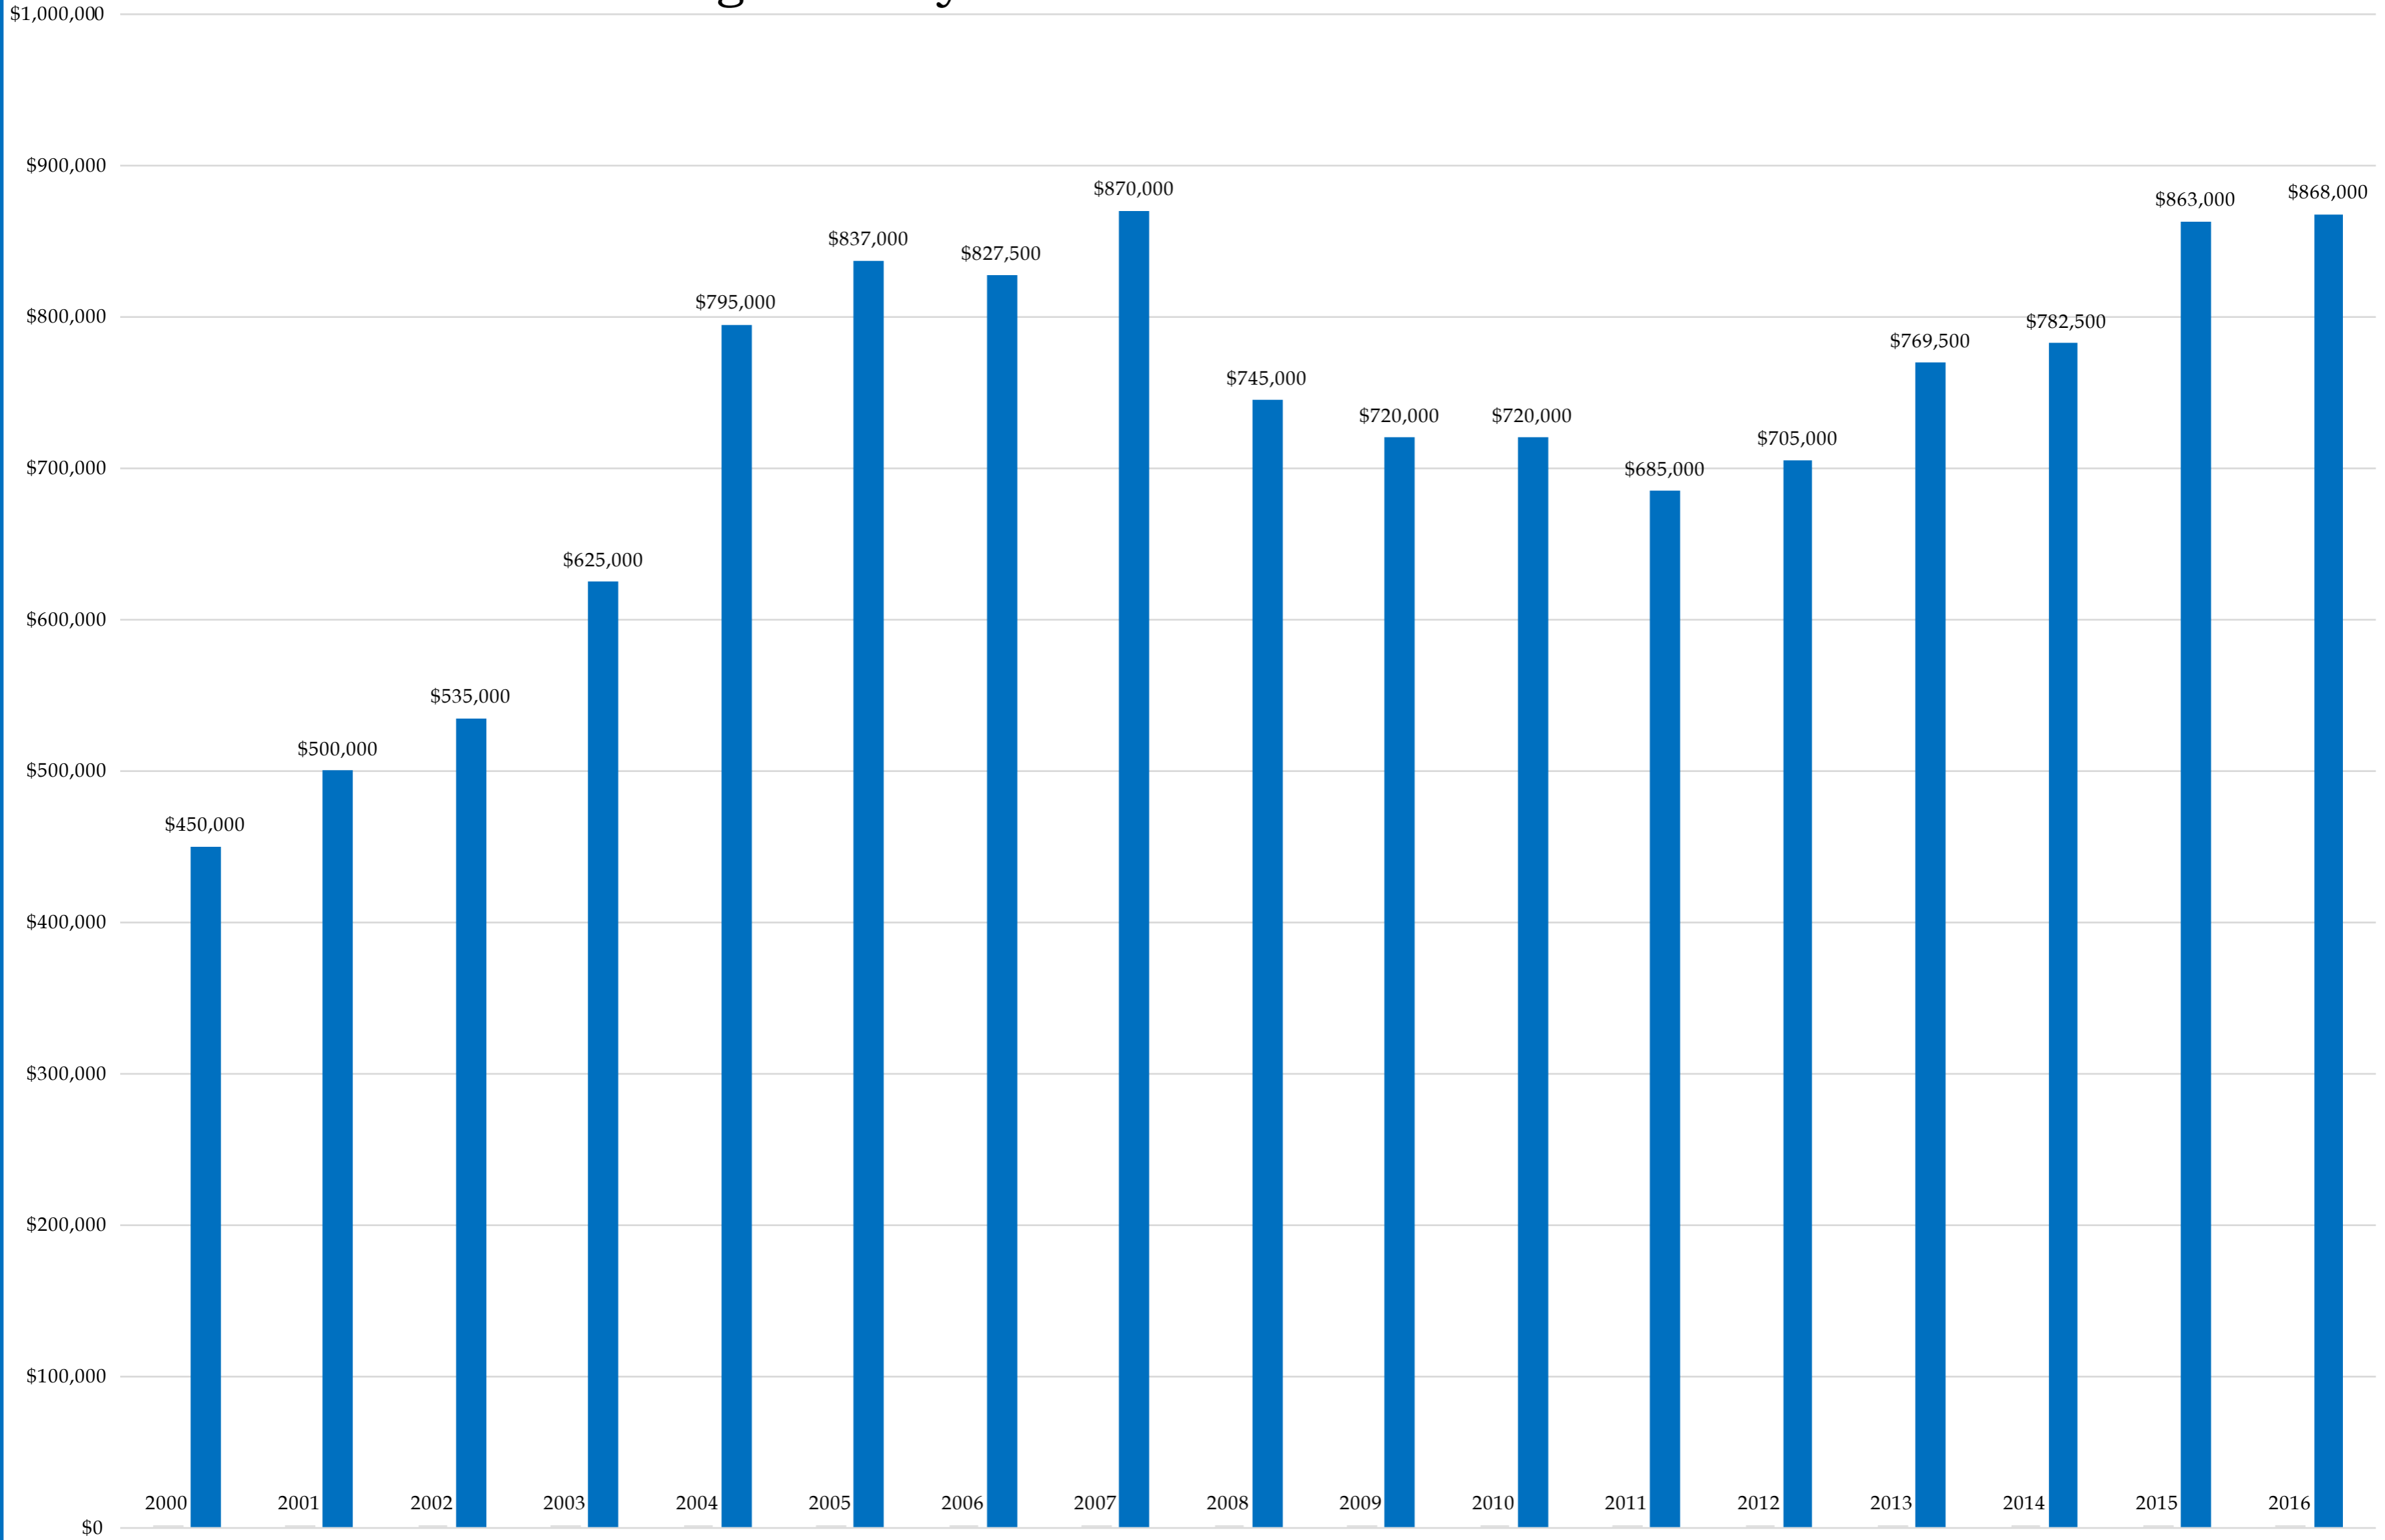

92011 (2000-2016)

Single Family Detached Median Home Sale Prices

92011 (2000-2016)

Condominium Median Home Sale Prices