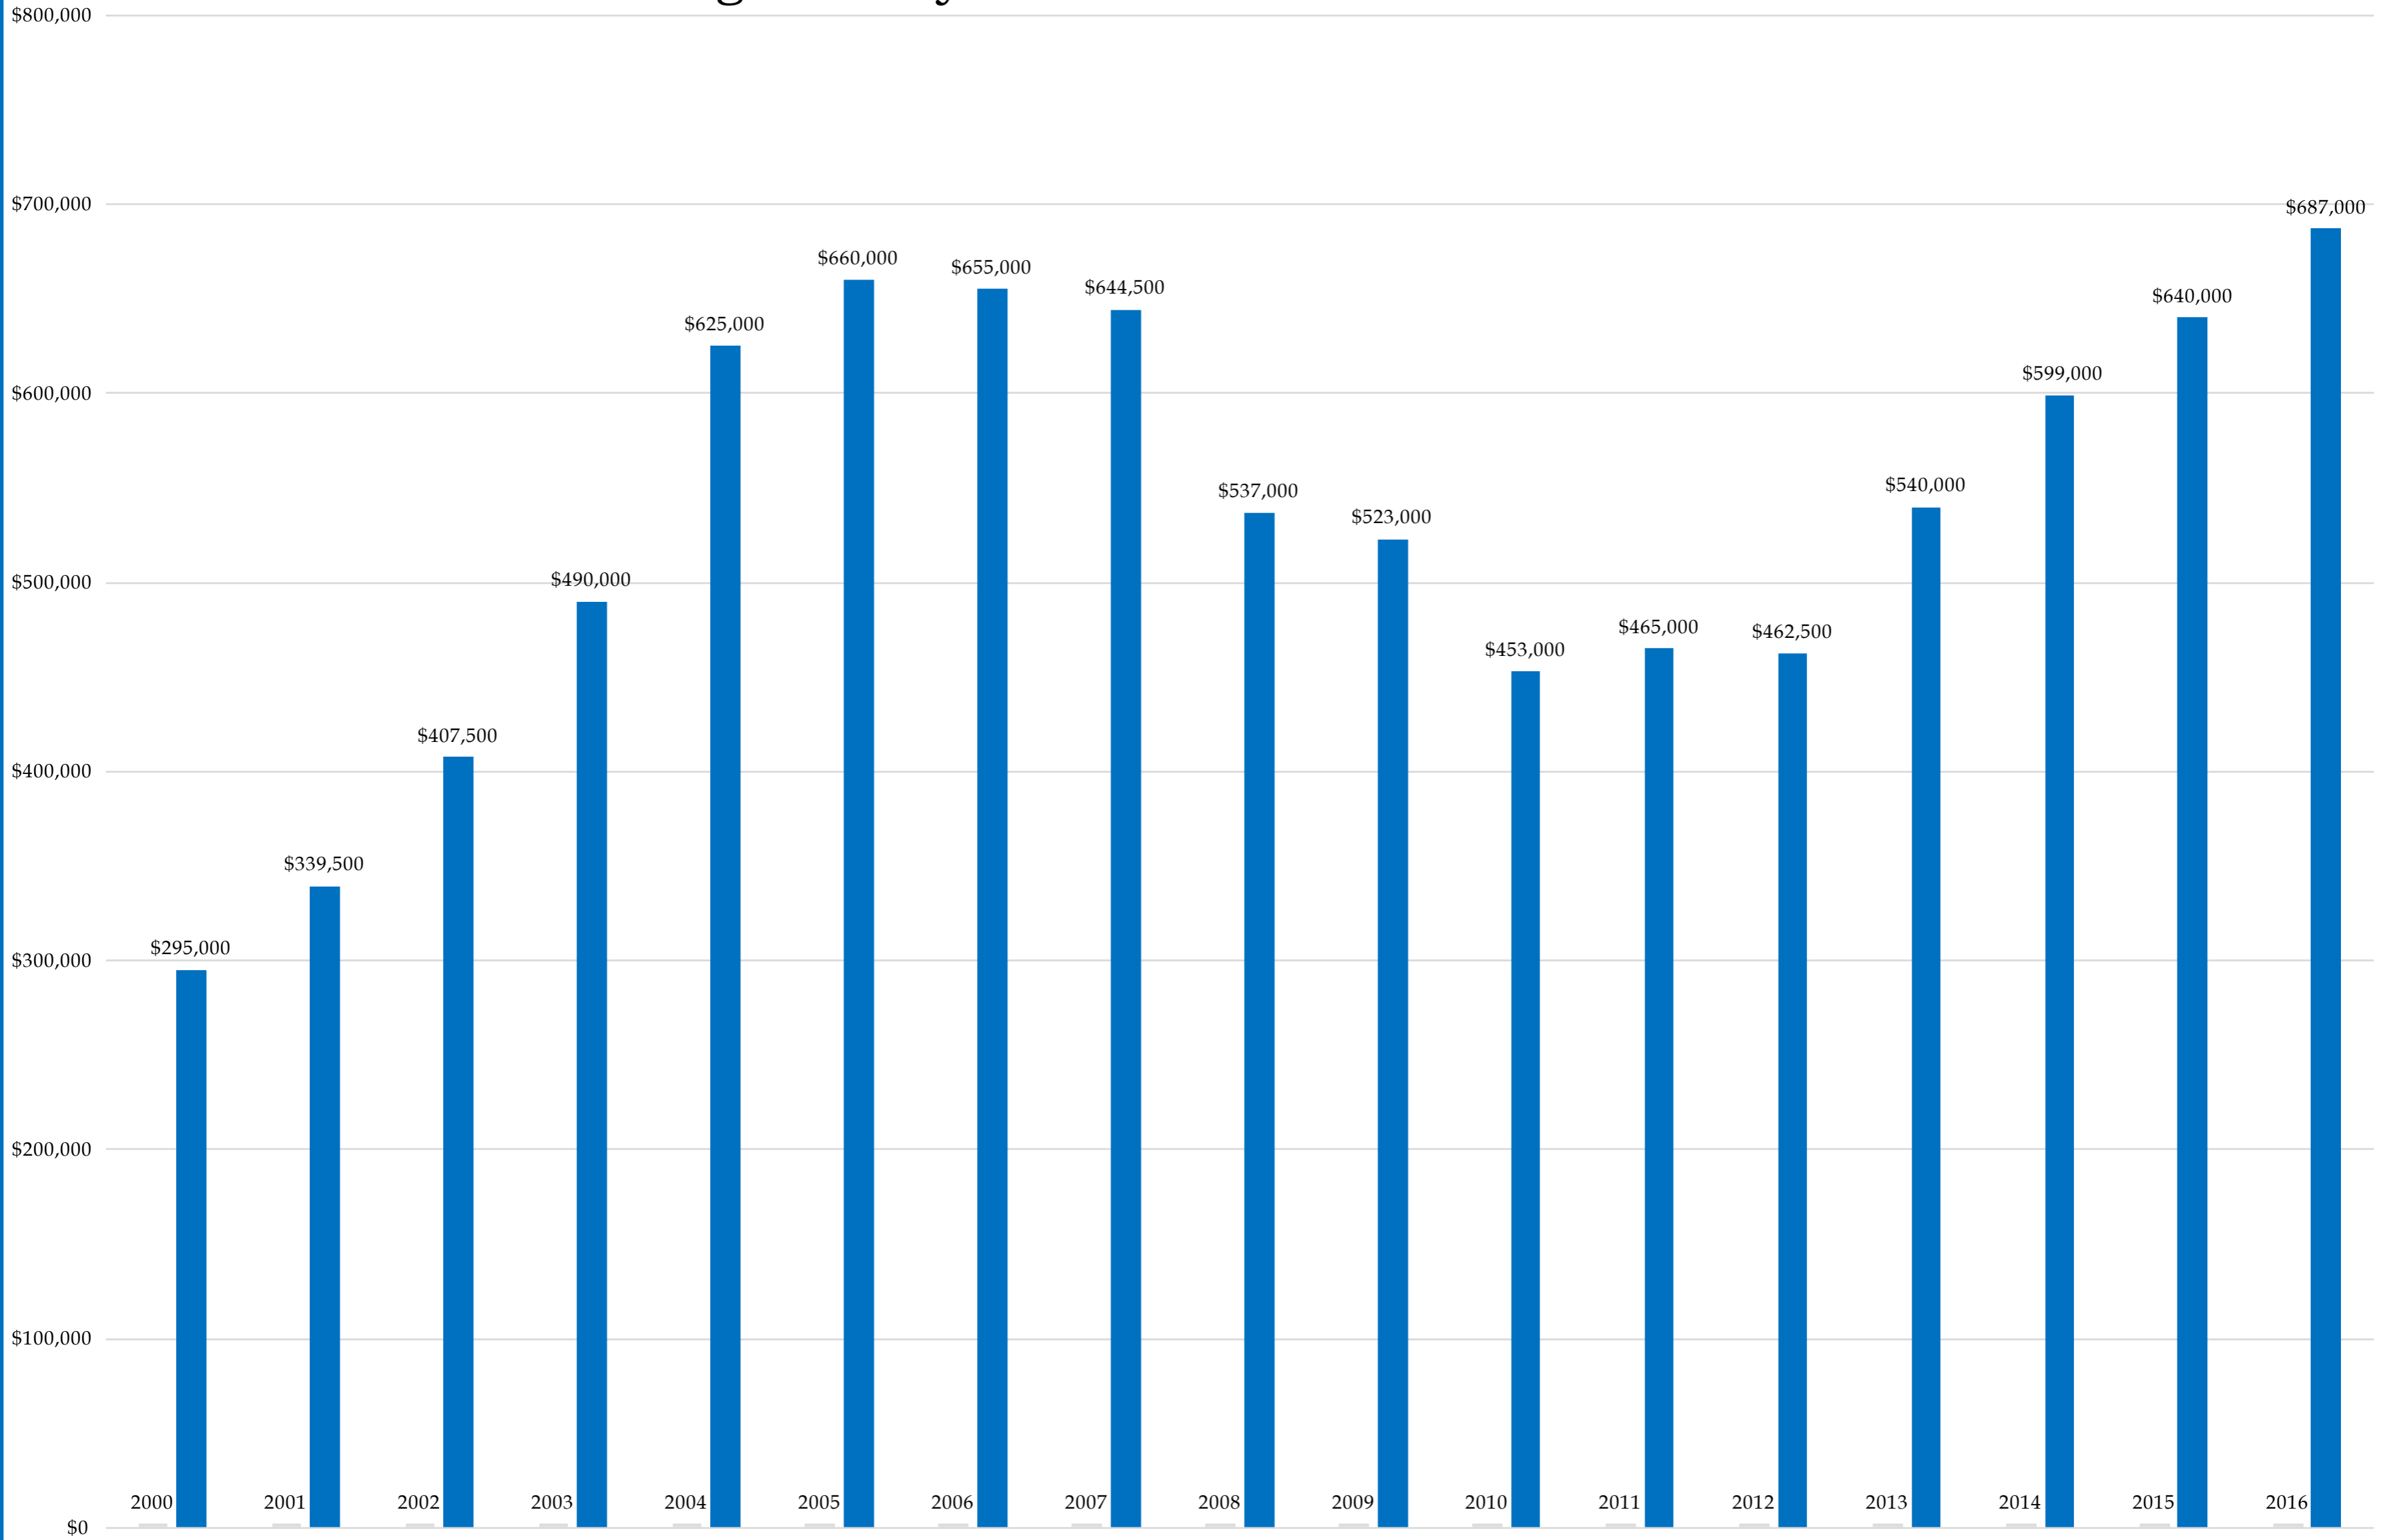

92010 (2000-2016)

Single Family Detached Median Home Sale Prices

92010 (2000-2016)

Condominium Median Home Sale Prices