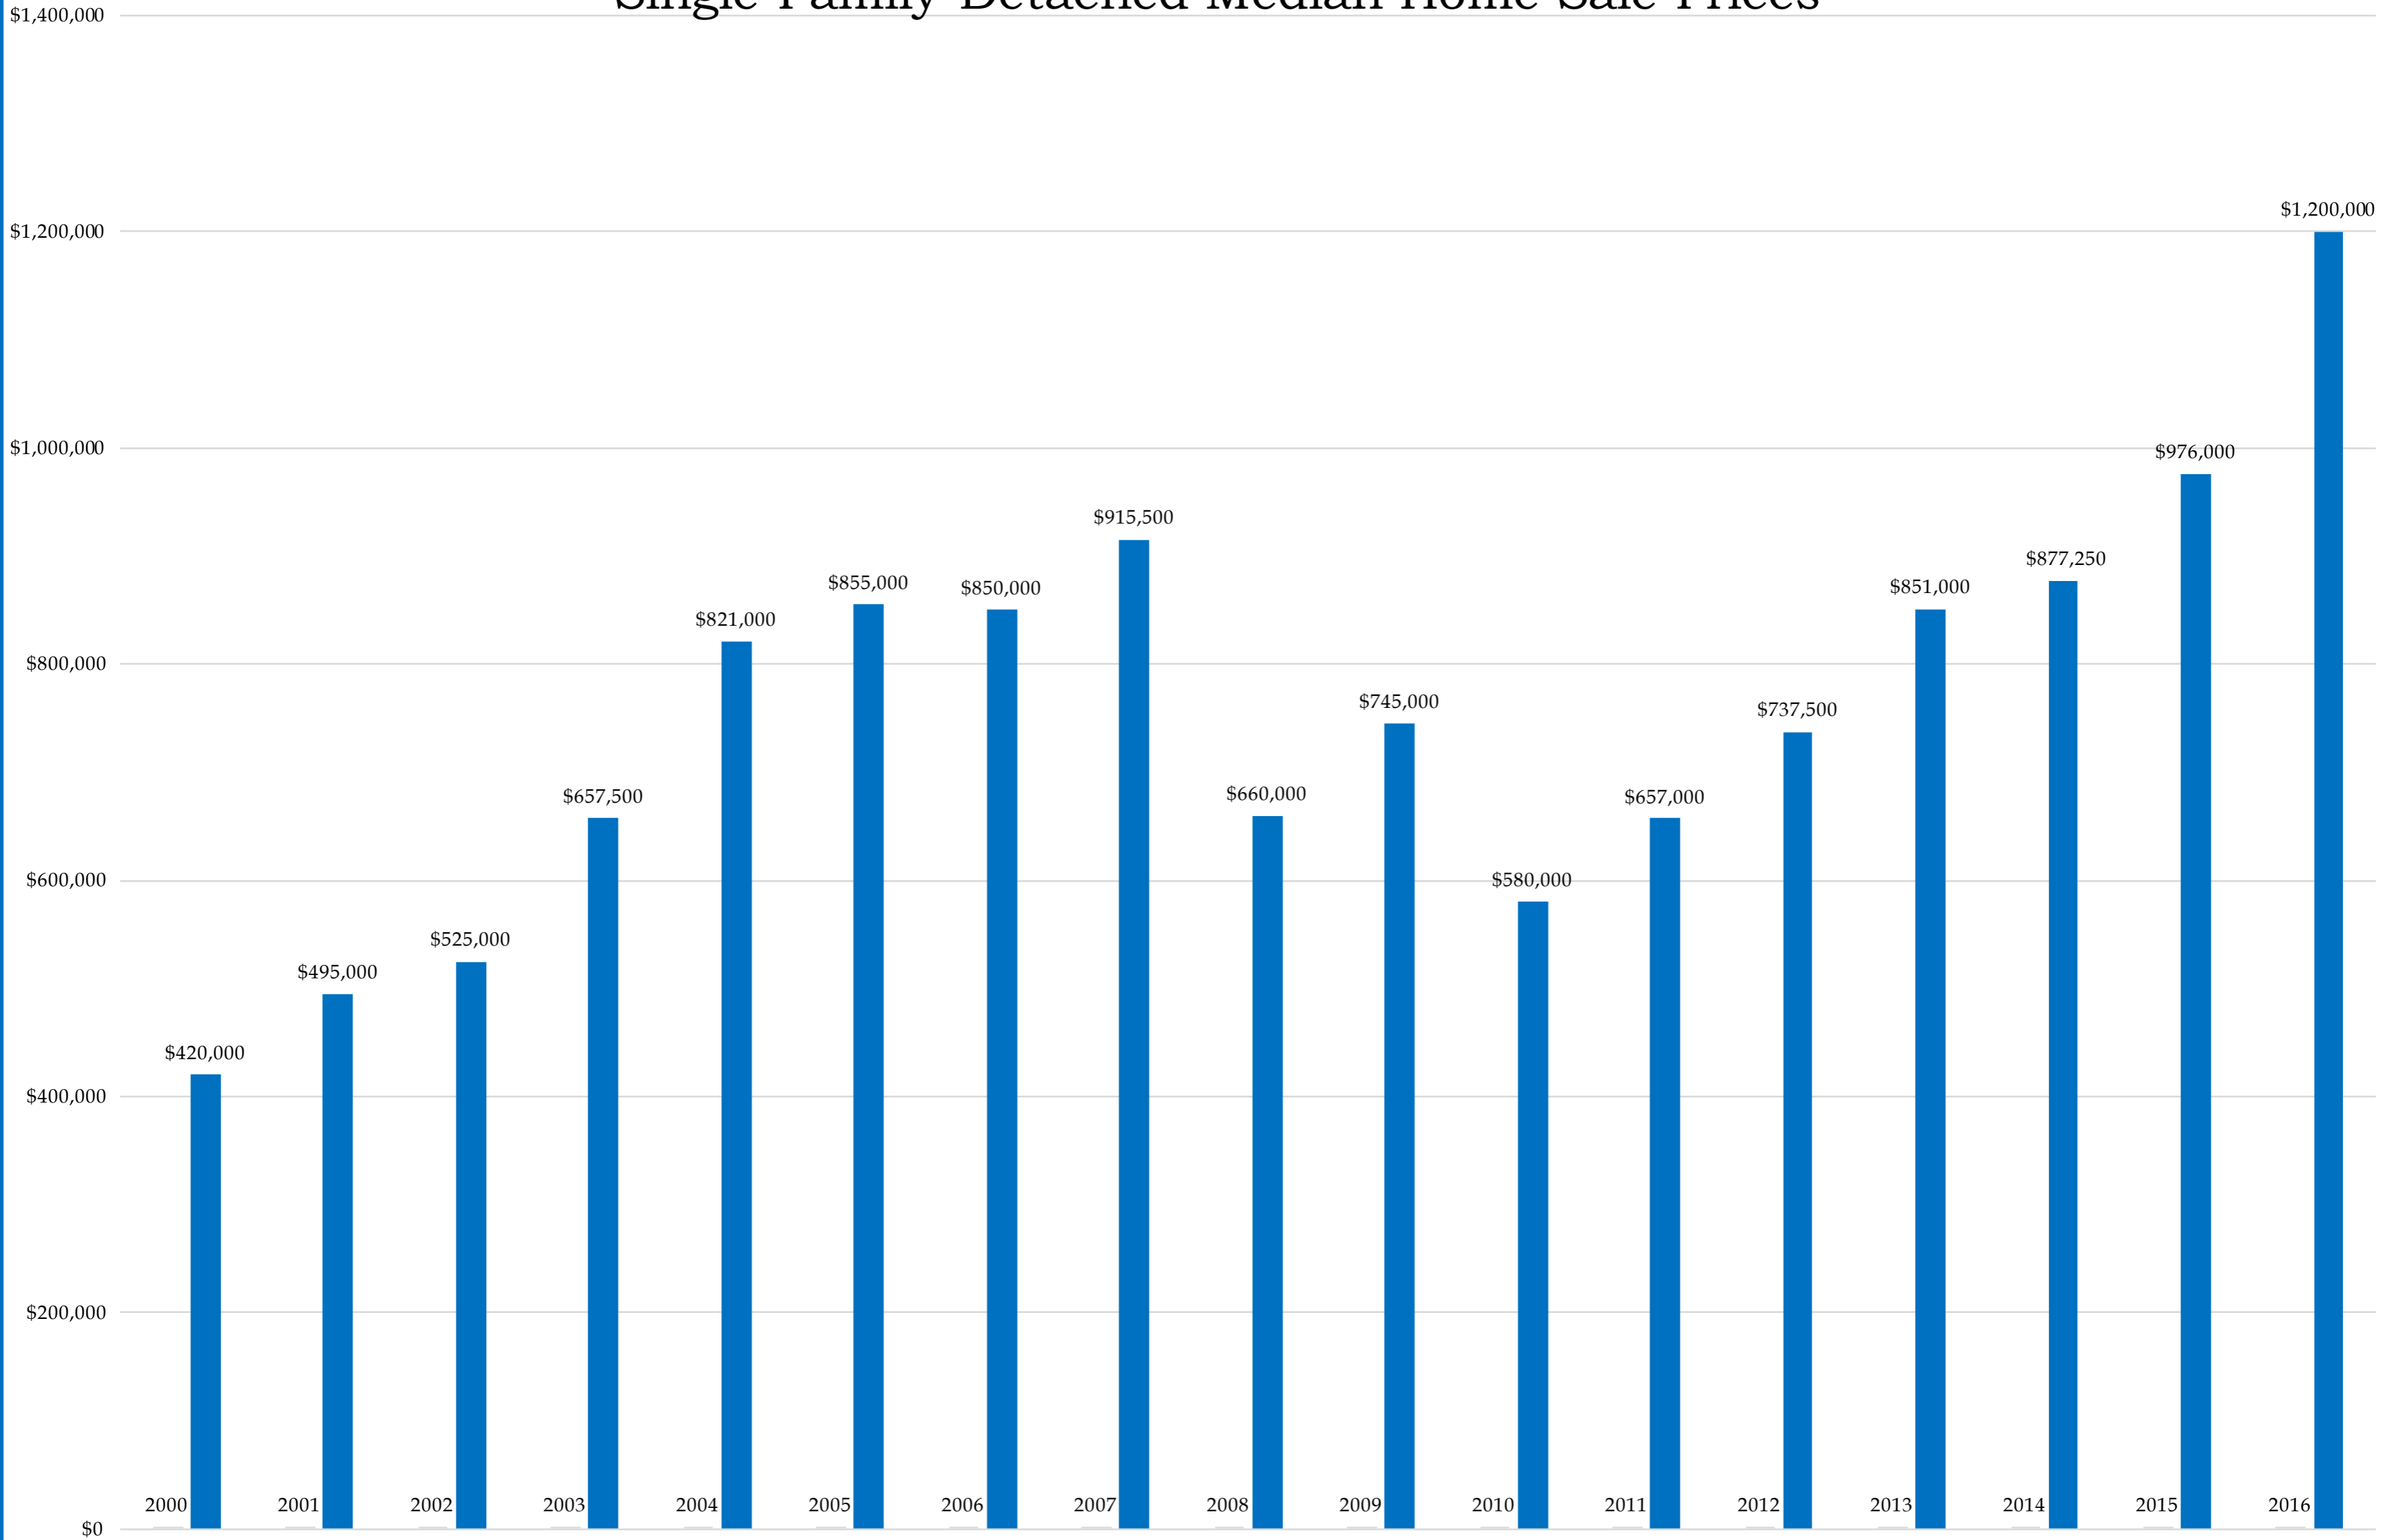

# 92007 (2000-2016)

## Single Family Detached Median Home Sale Prices