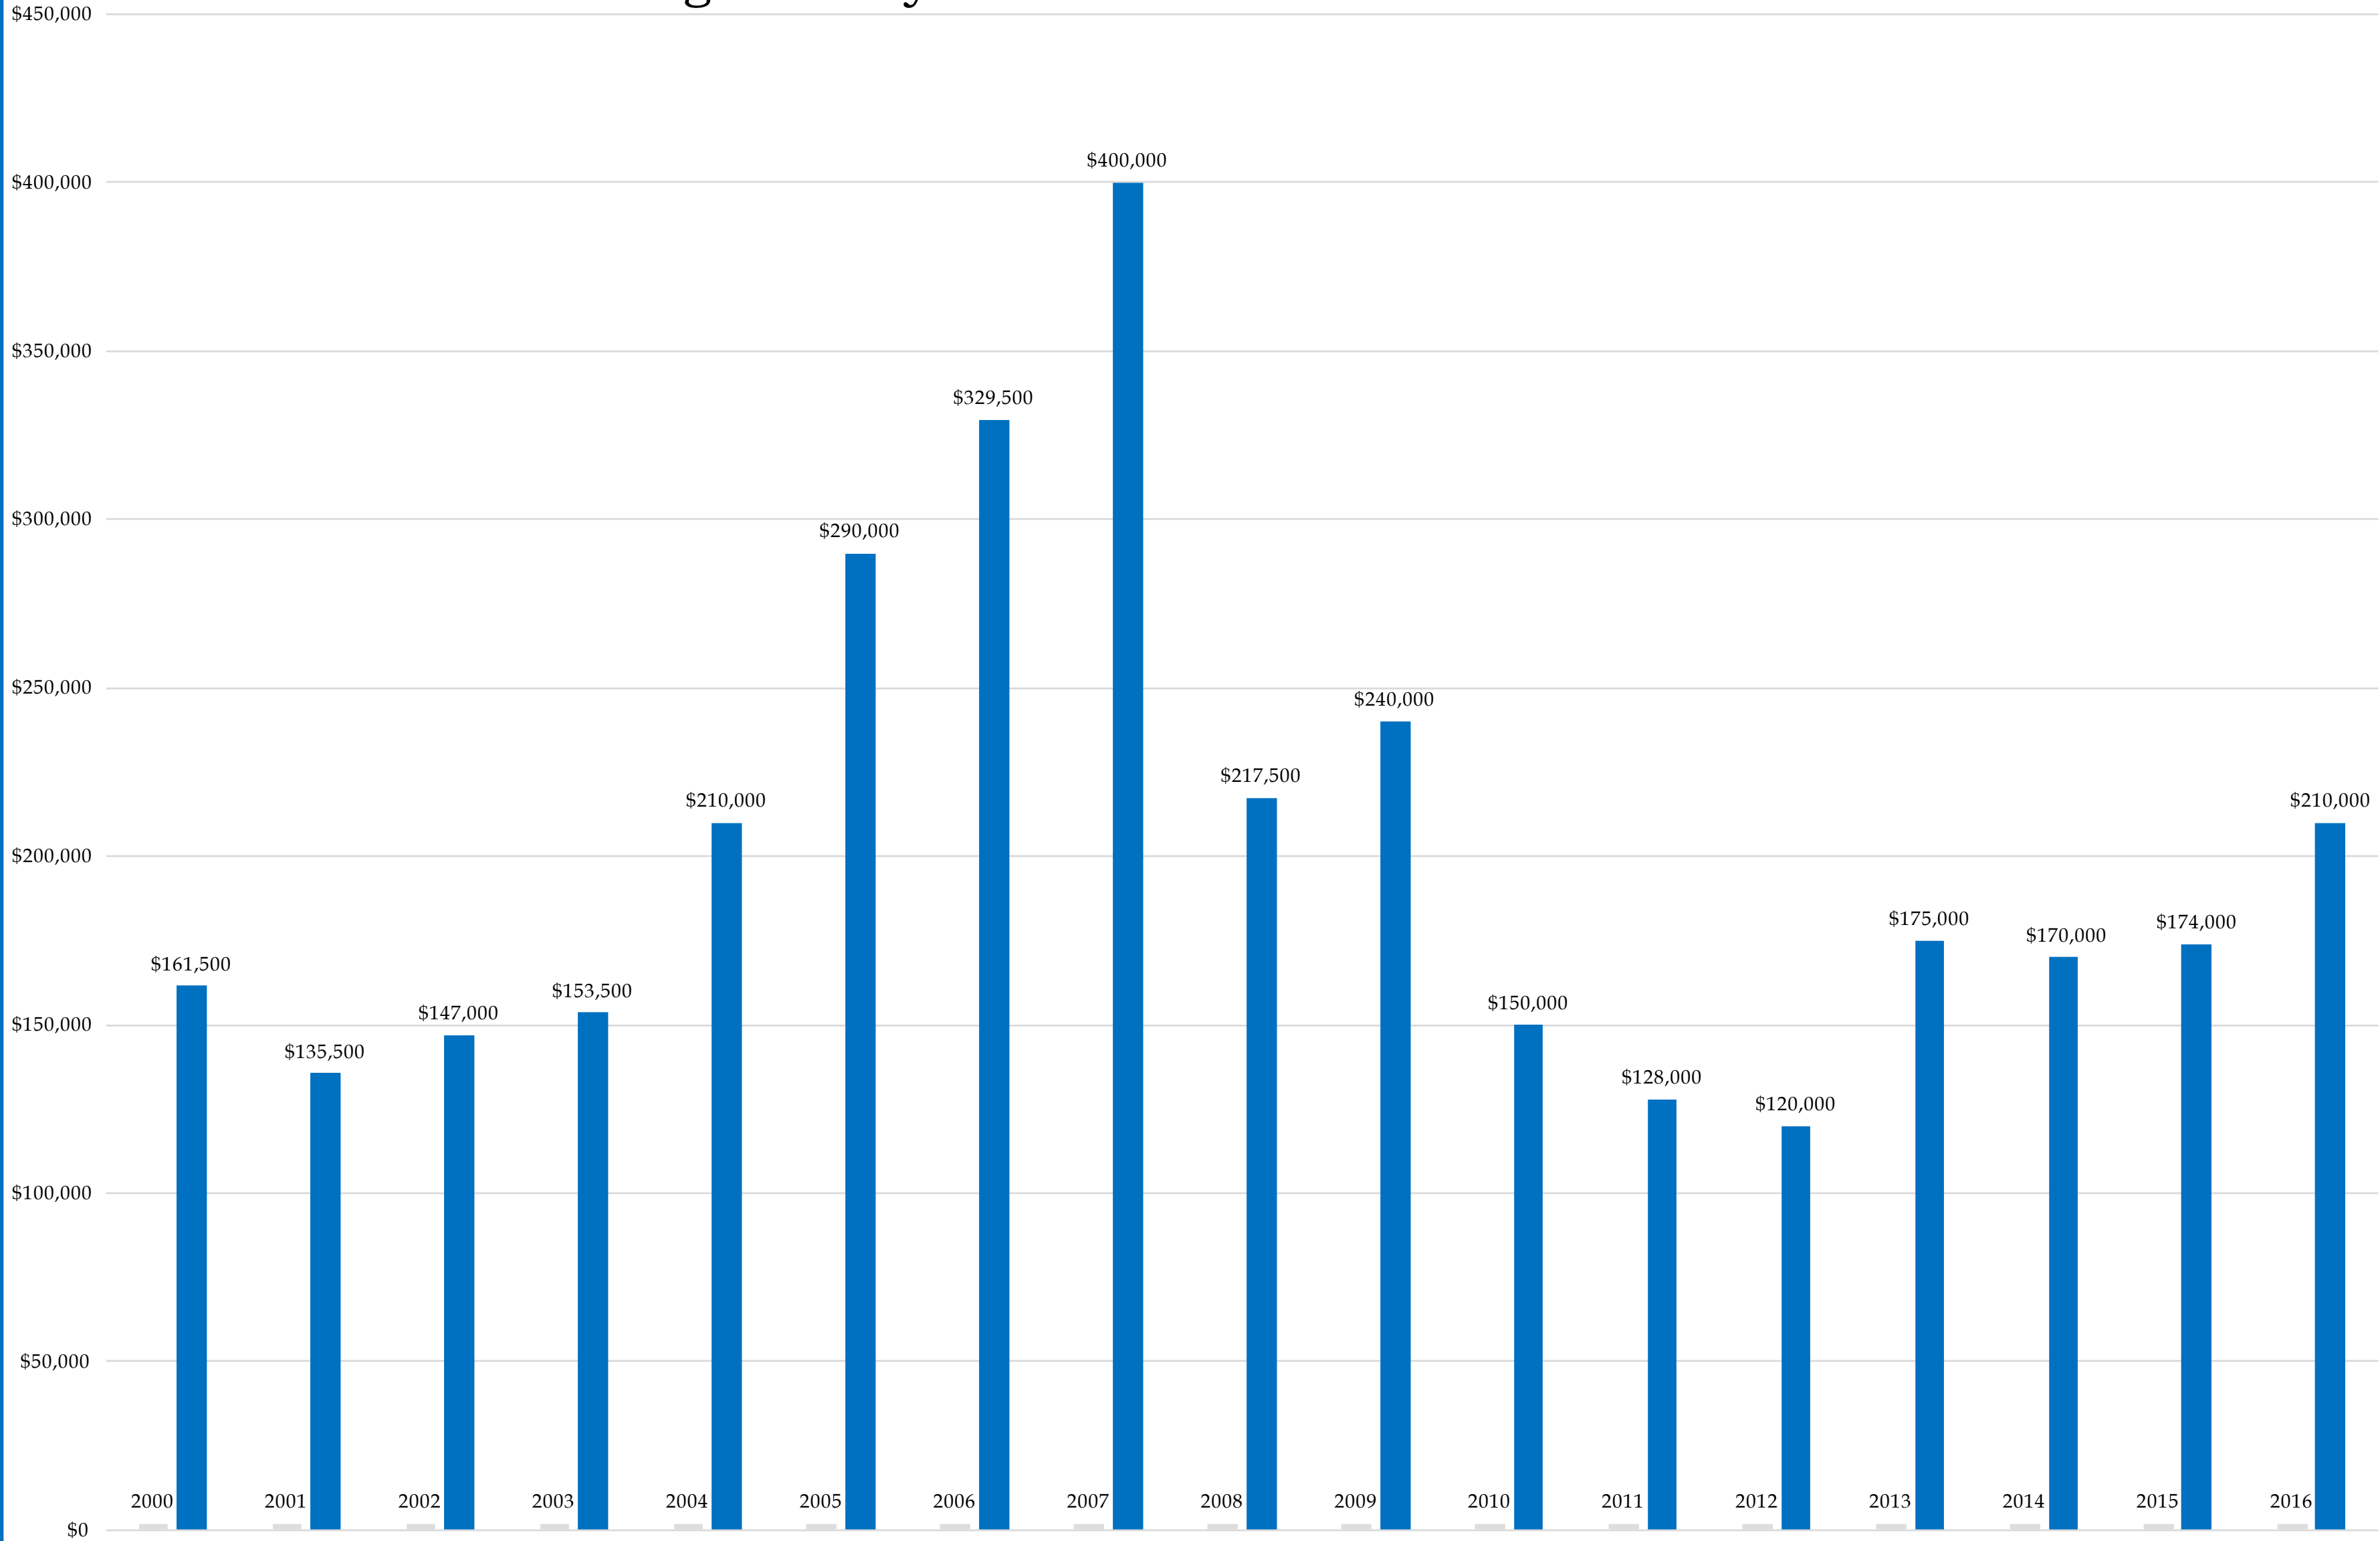

92004 (2000-2016)

Single Family Detached Median Home Sale Prices

92004 (2000-2016) Condominium Median Home Sale Prices